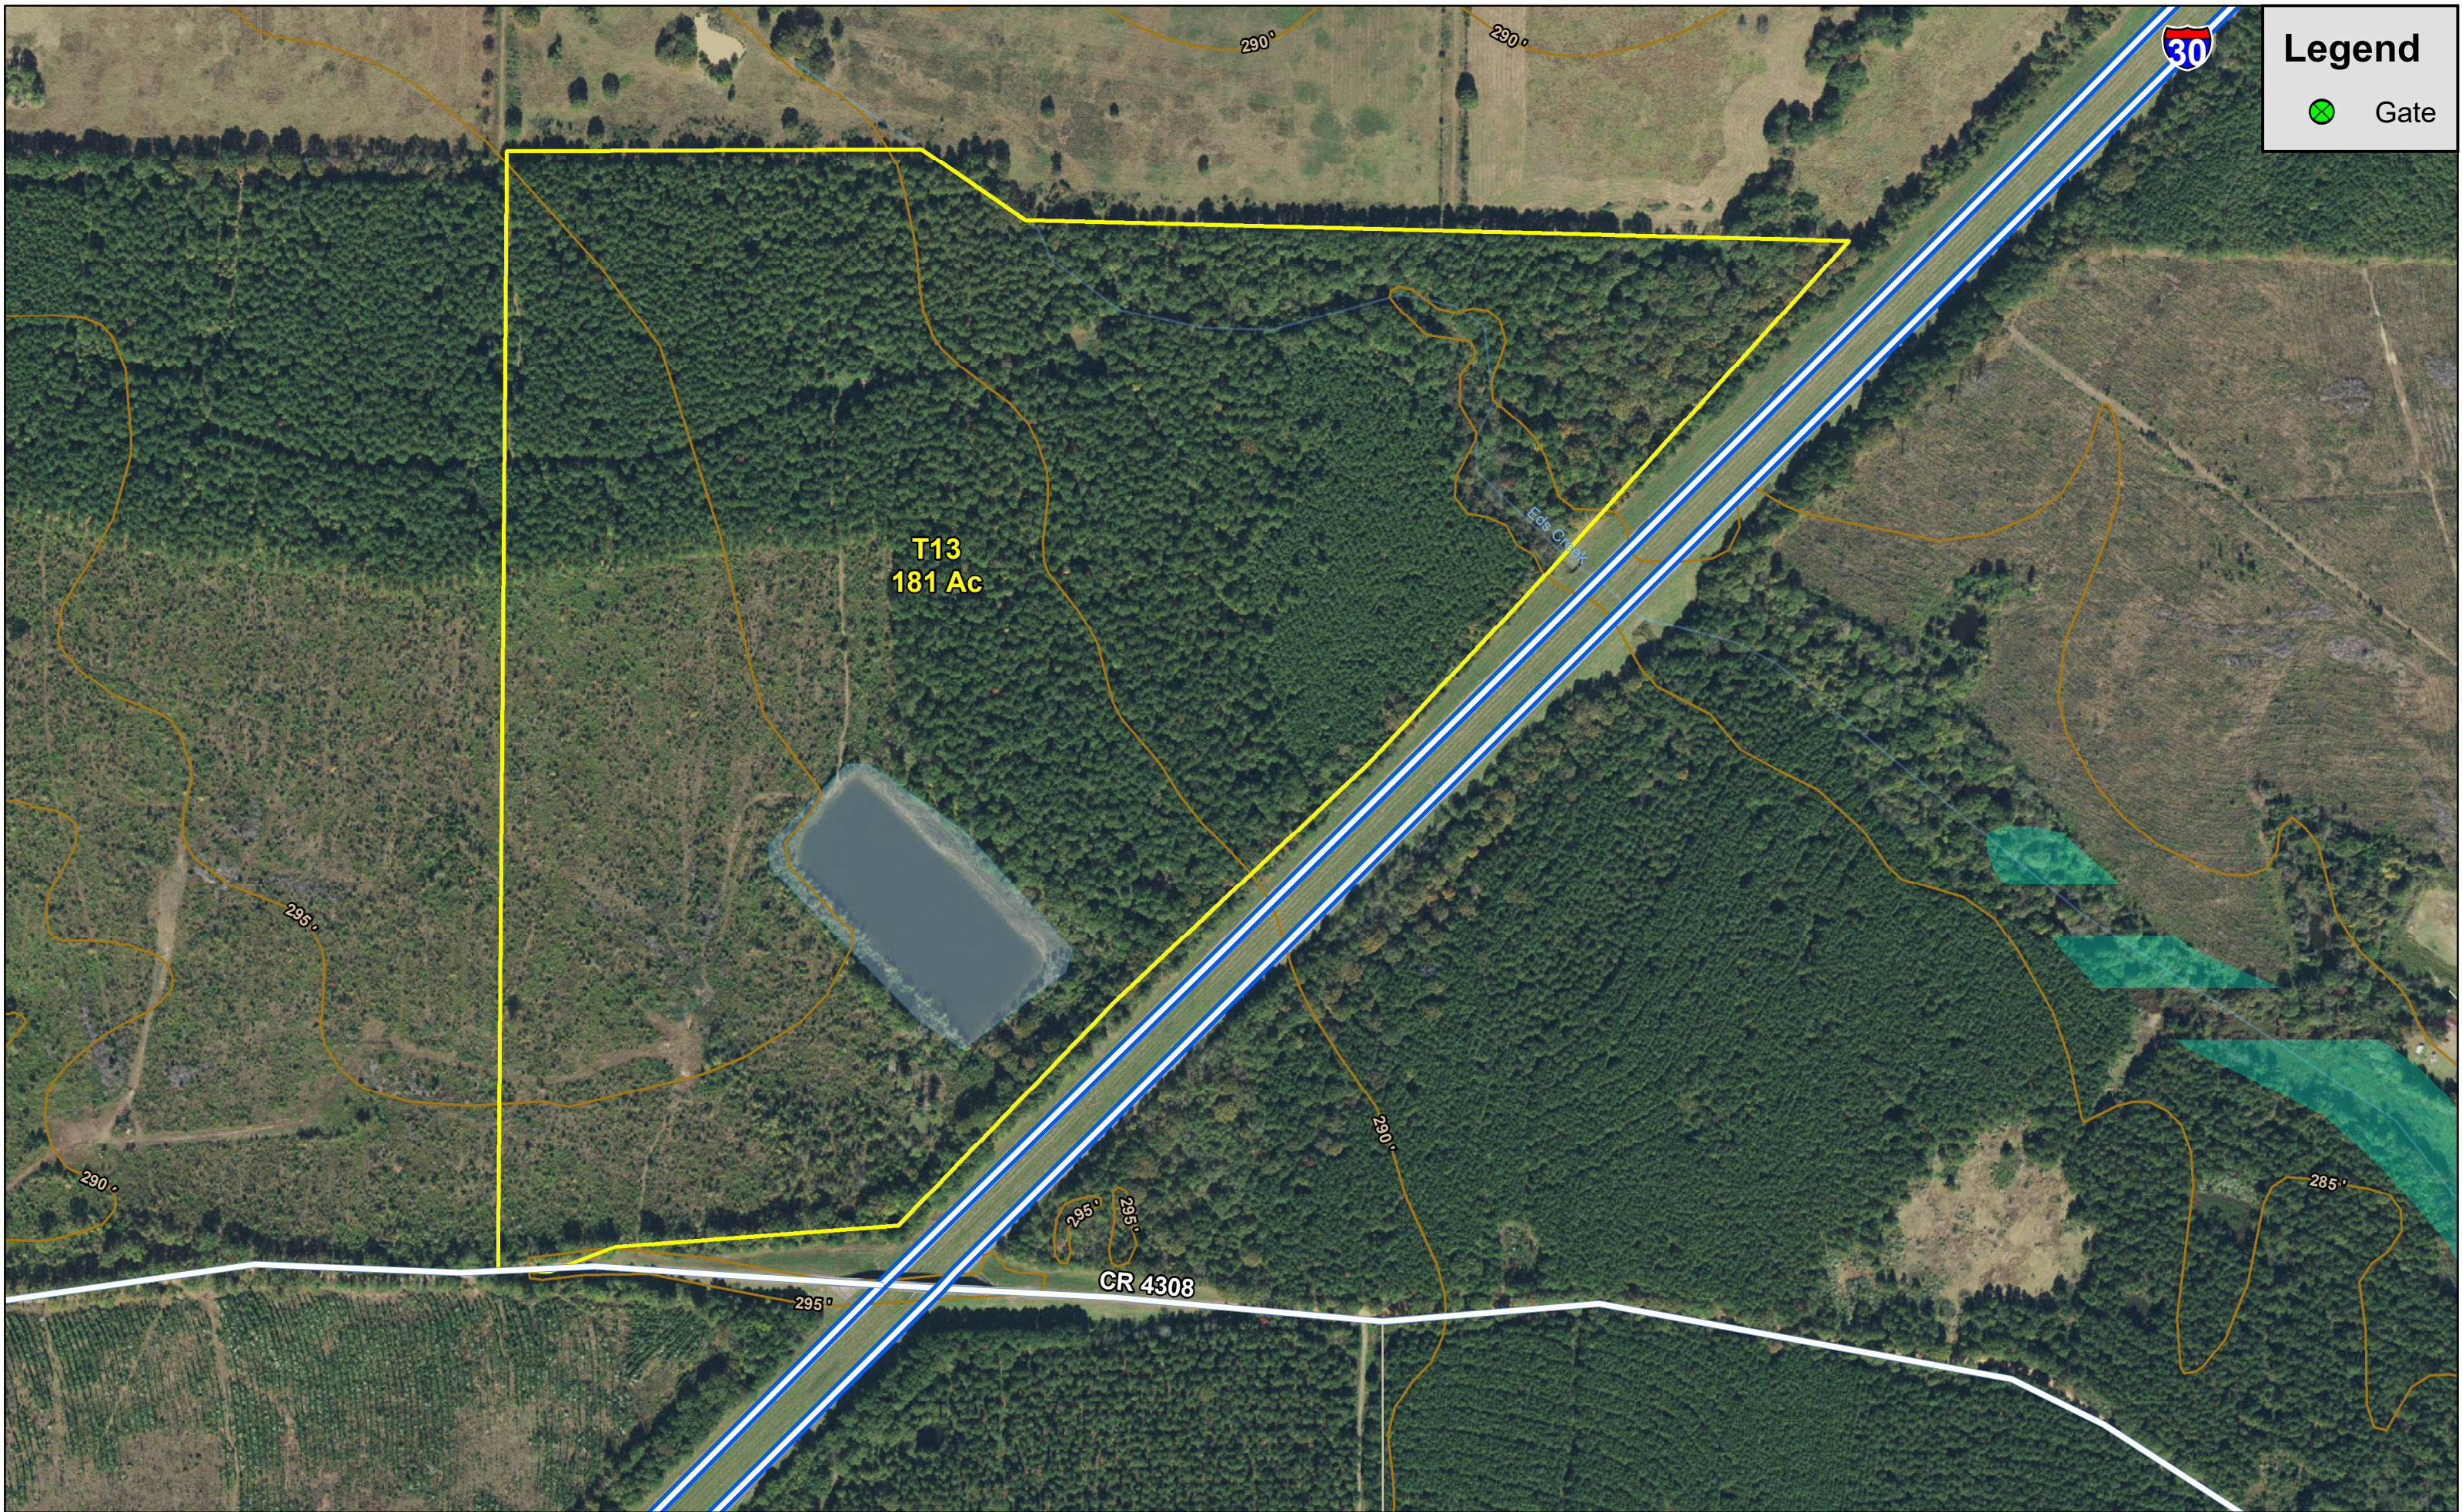

Legend

- Gate

Maya 1004 | Tract 13 - 181 Acres | Bowie Co., TX
For illustration purposes only.