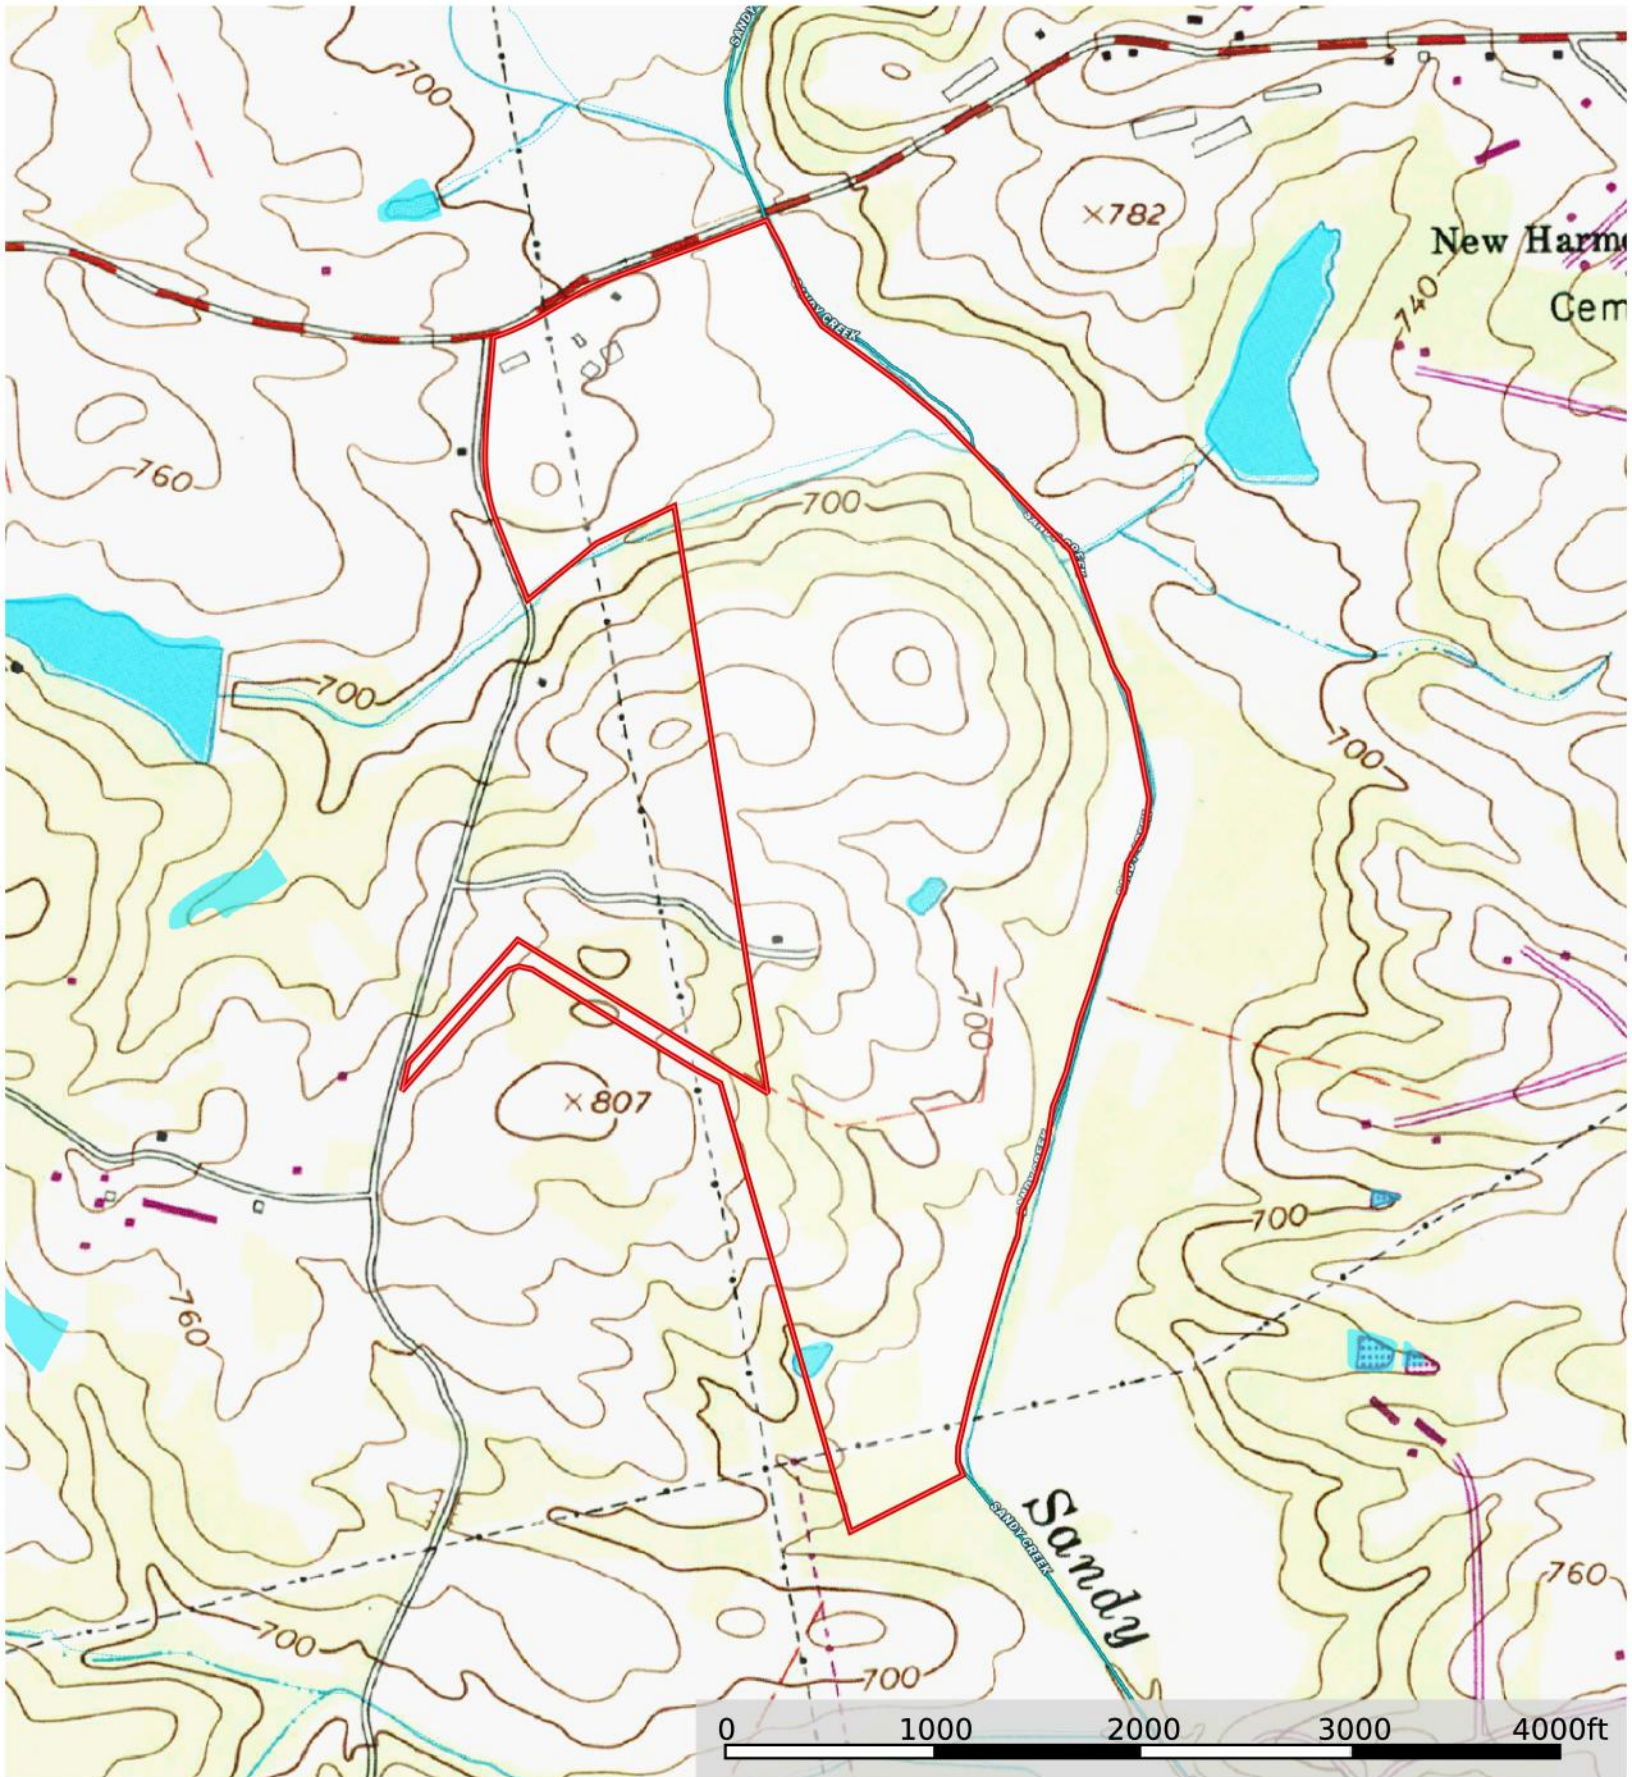

1196 Cooper Farm Road - Topography Map

Jackson County, Georgia, 224.47 AC +/-

- Boundary
- Stream, Intermittent
- River/Creek
- Water Body