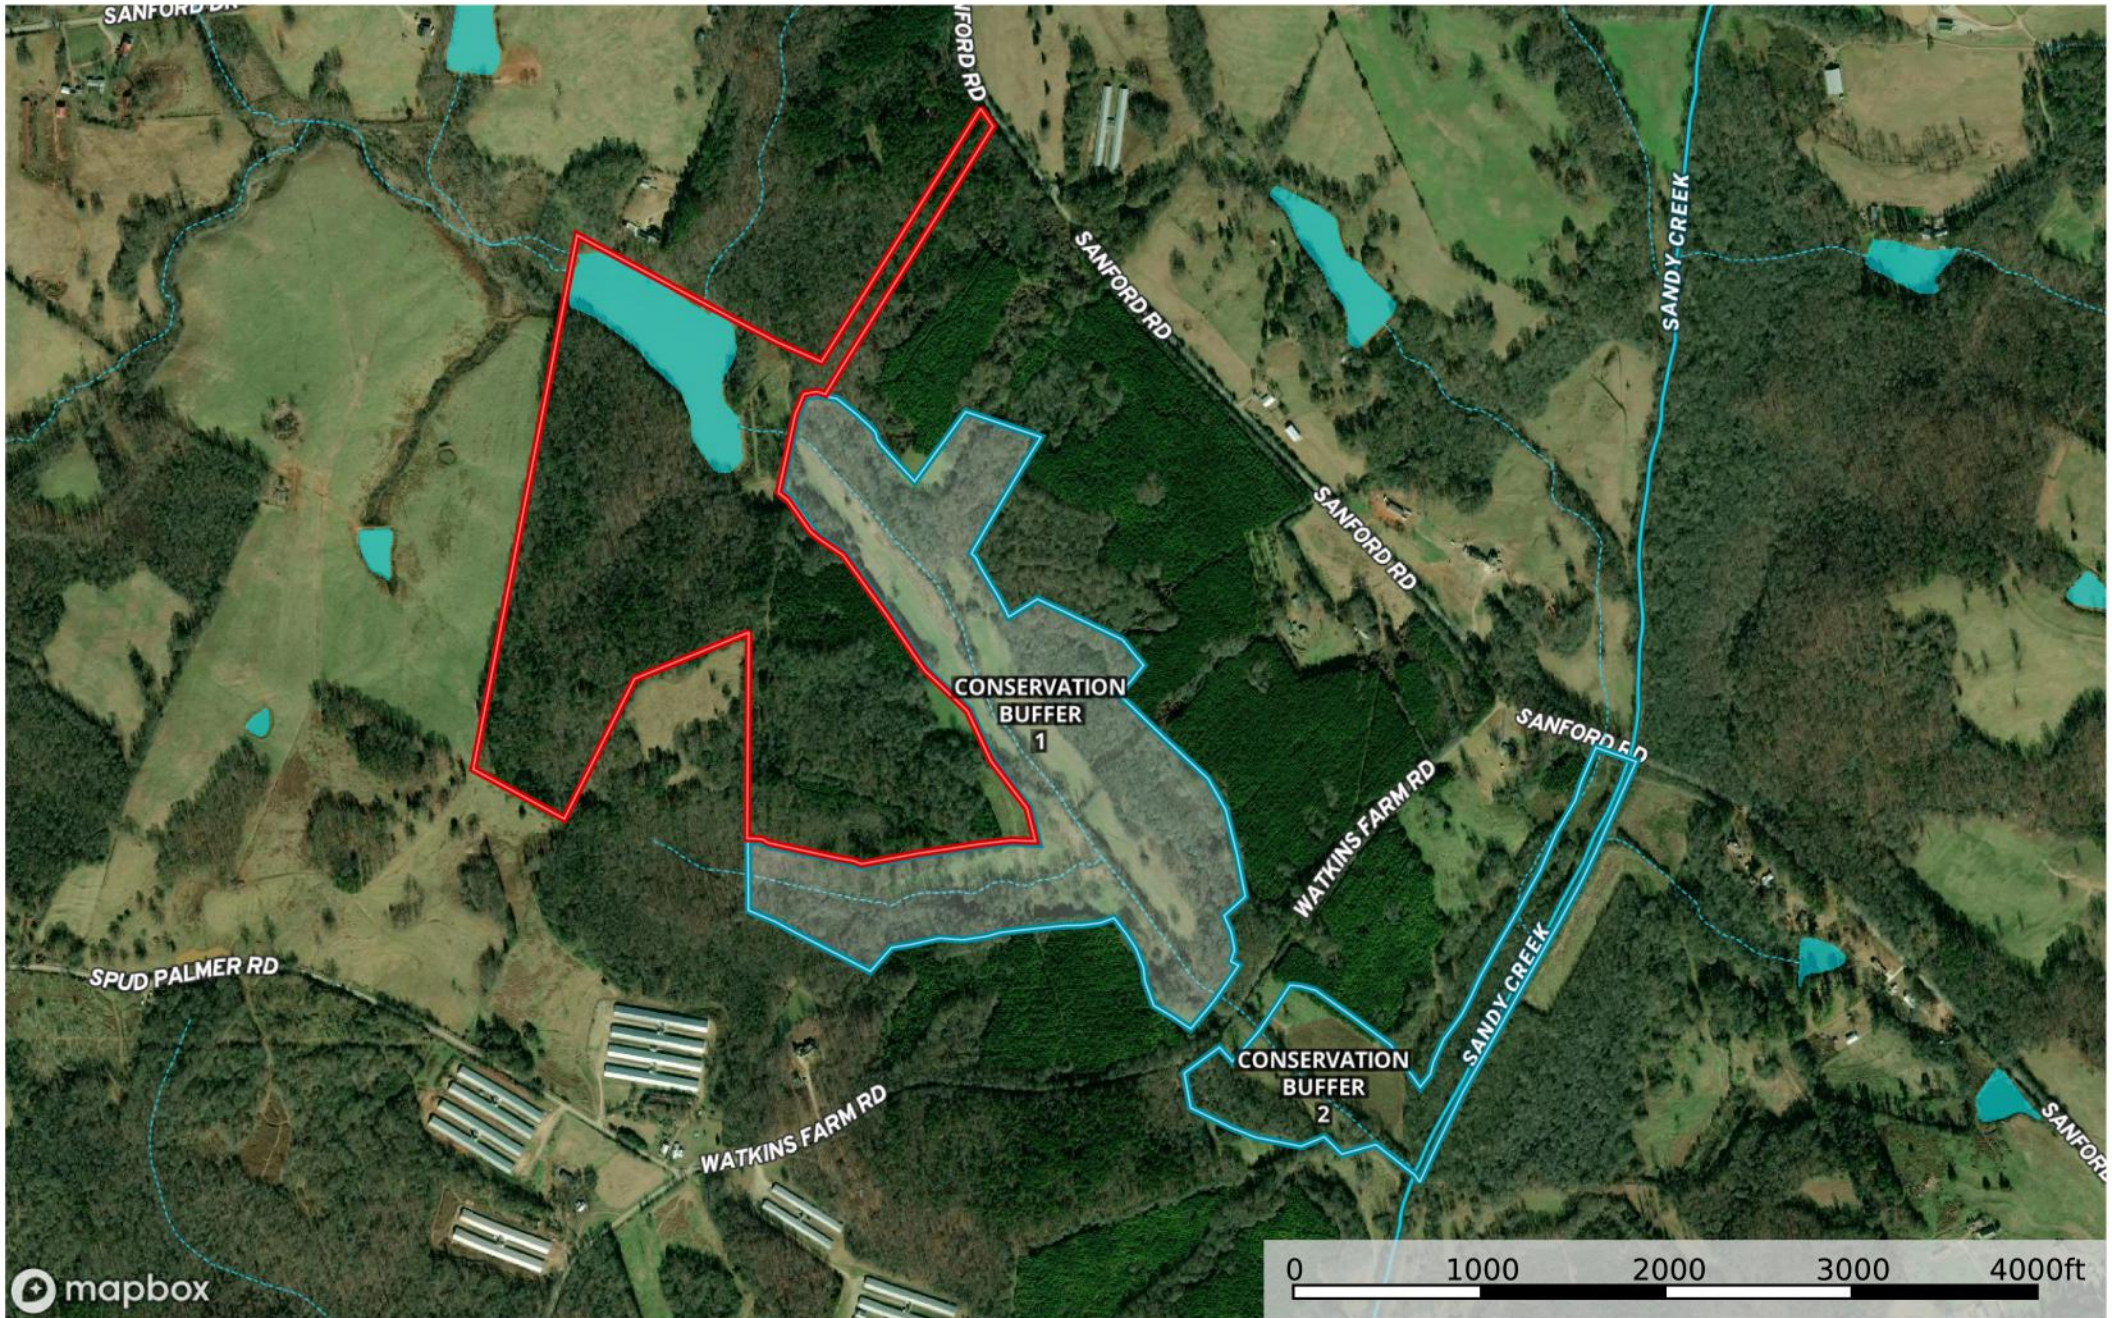

# Sanford Road Lake Tract ~ Aerial

Jackson County, Georgia, 117.87 AC +/-

mapbox

- Boundary
- Conservation Buffer 1
- Conservation Buffer 2
- Stream, Intermittent
- River/Creek
- Water Body