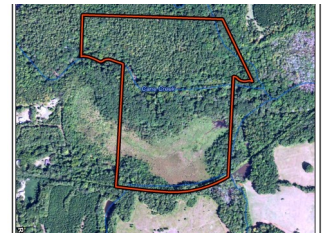

# Quack Tract 2.0

Offered for \$ 5,150 / Acre

+/- 85.91 Acres | Whitehouse Parkway | Meriwether County, GA | 30293

Quack Tract 2.0!!! If you have been searching for a hunting tract in Meriwether County, look no further. This wooded 85.91 acre tract has it all! Amazing duck swamp, deer, turkeys and even wild hogs!! Massive Cane Creek runs through the center of the property. Conveniently located 4.5 miles south of Woodbury, Ga on White House Parkway. Call Joey Durham to view 706-247-1422