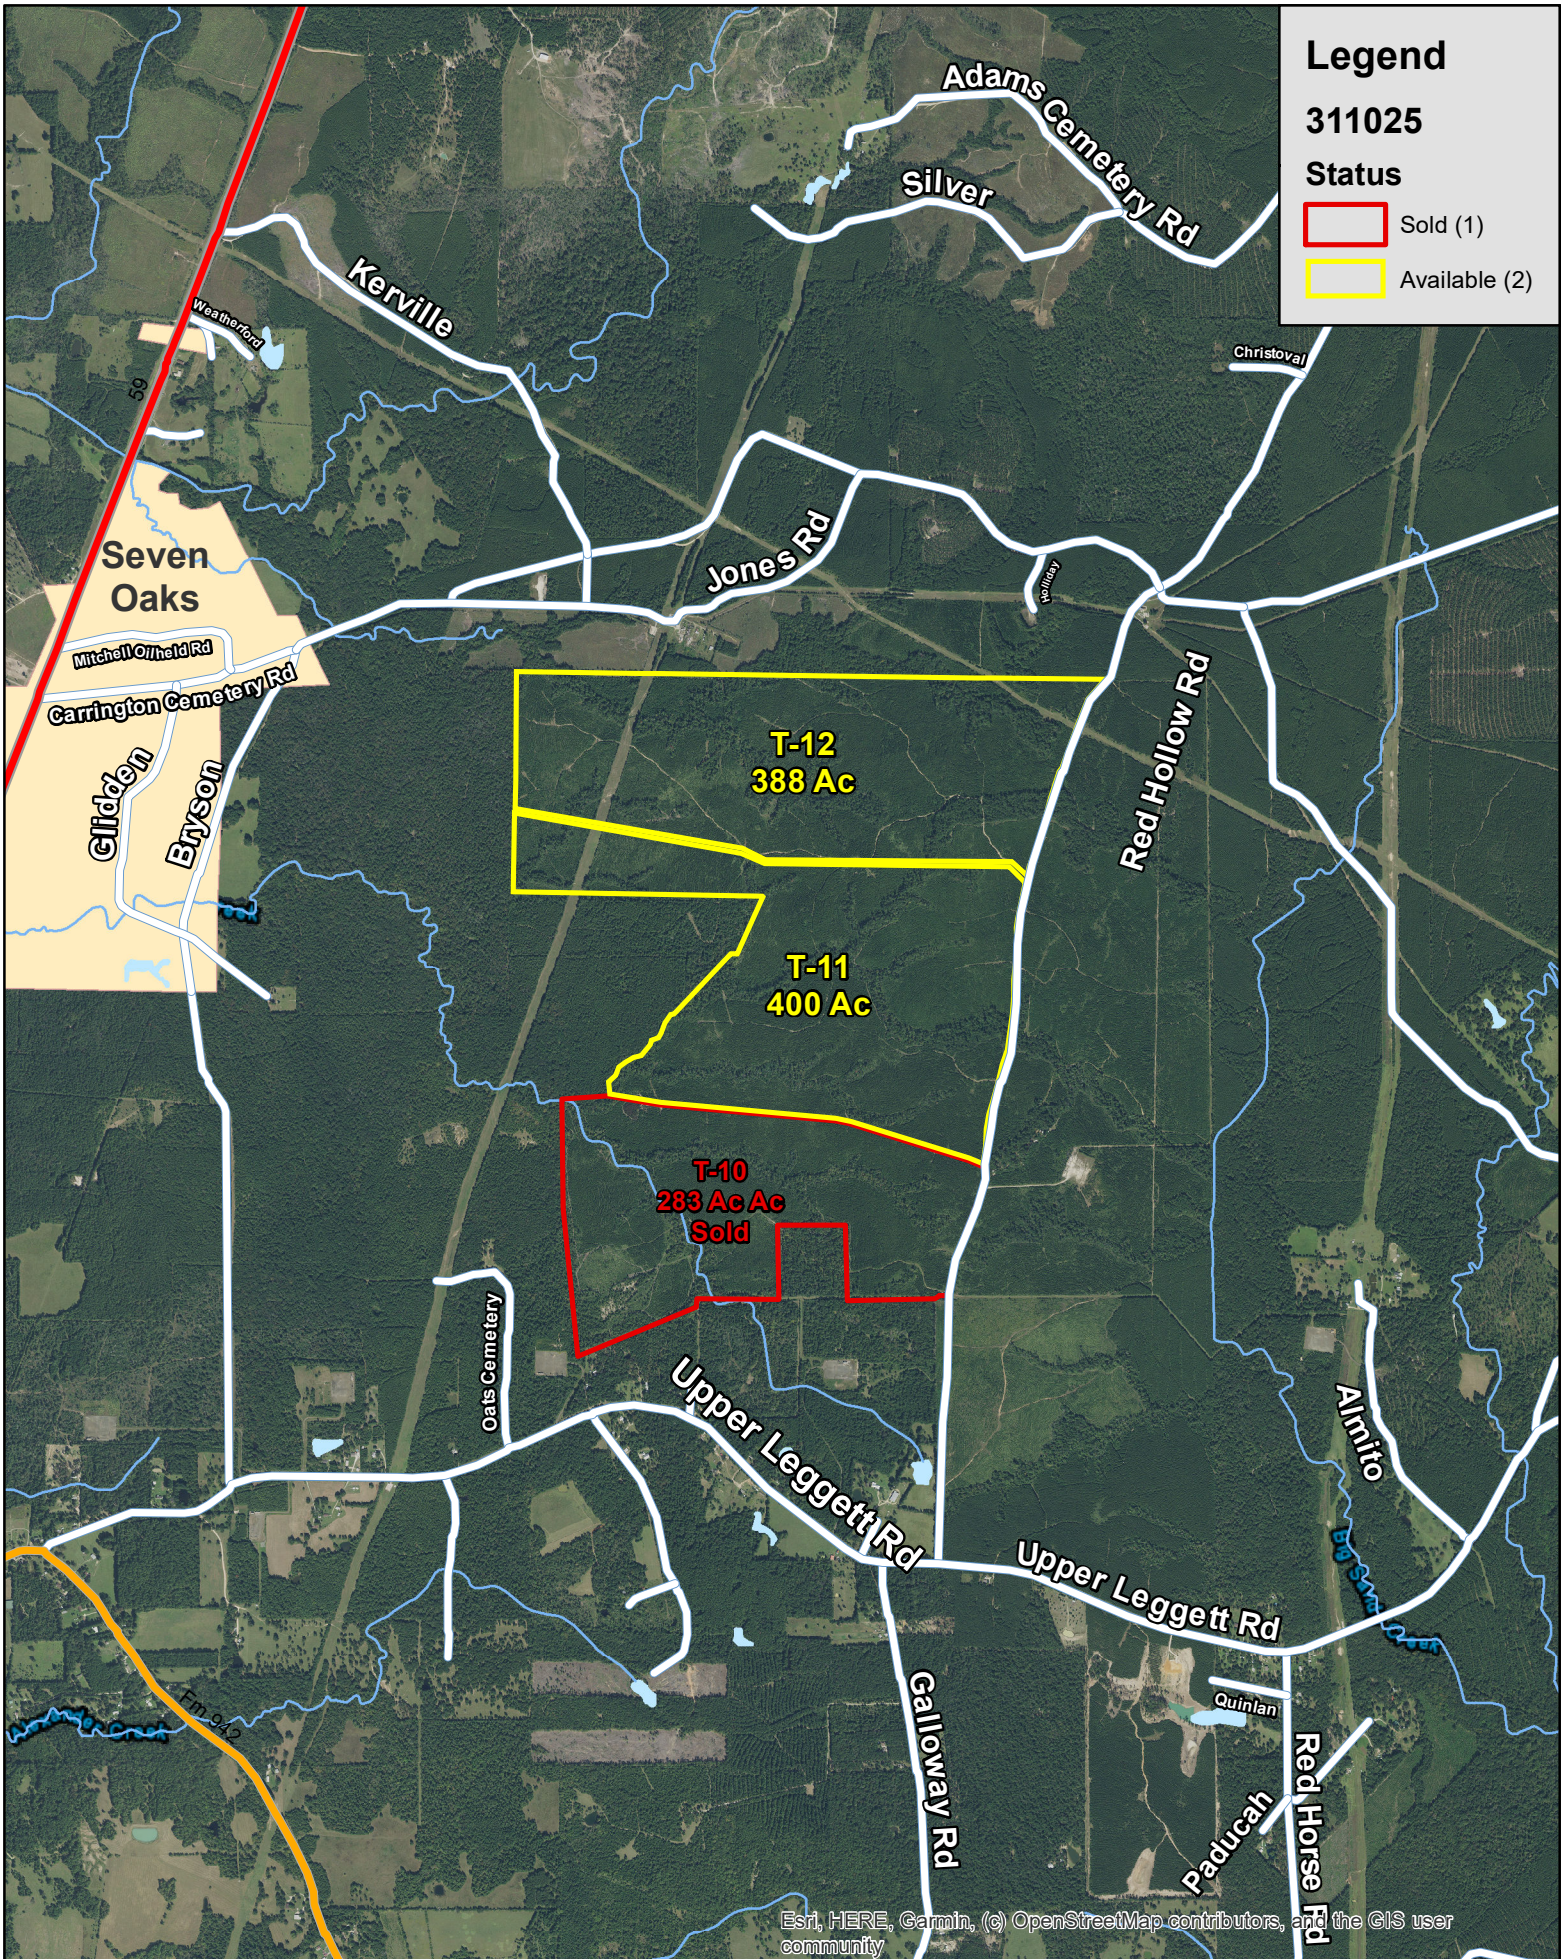

# Legend

311025

## Status

- Sold (1)
- Available (2)

Esri, HERE, Garmin, (c) OpenStreetMap contributors, and the GIS user community

Red Hollow | Leggett, Polk Co., TX

For illustration purposes only. (311025-6)