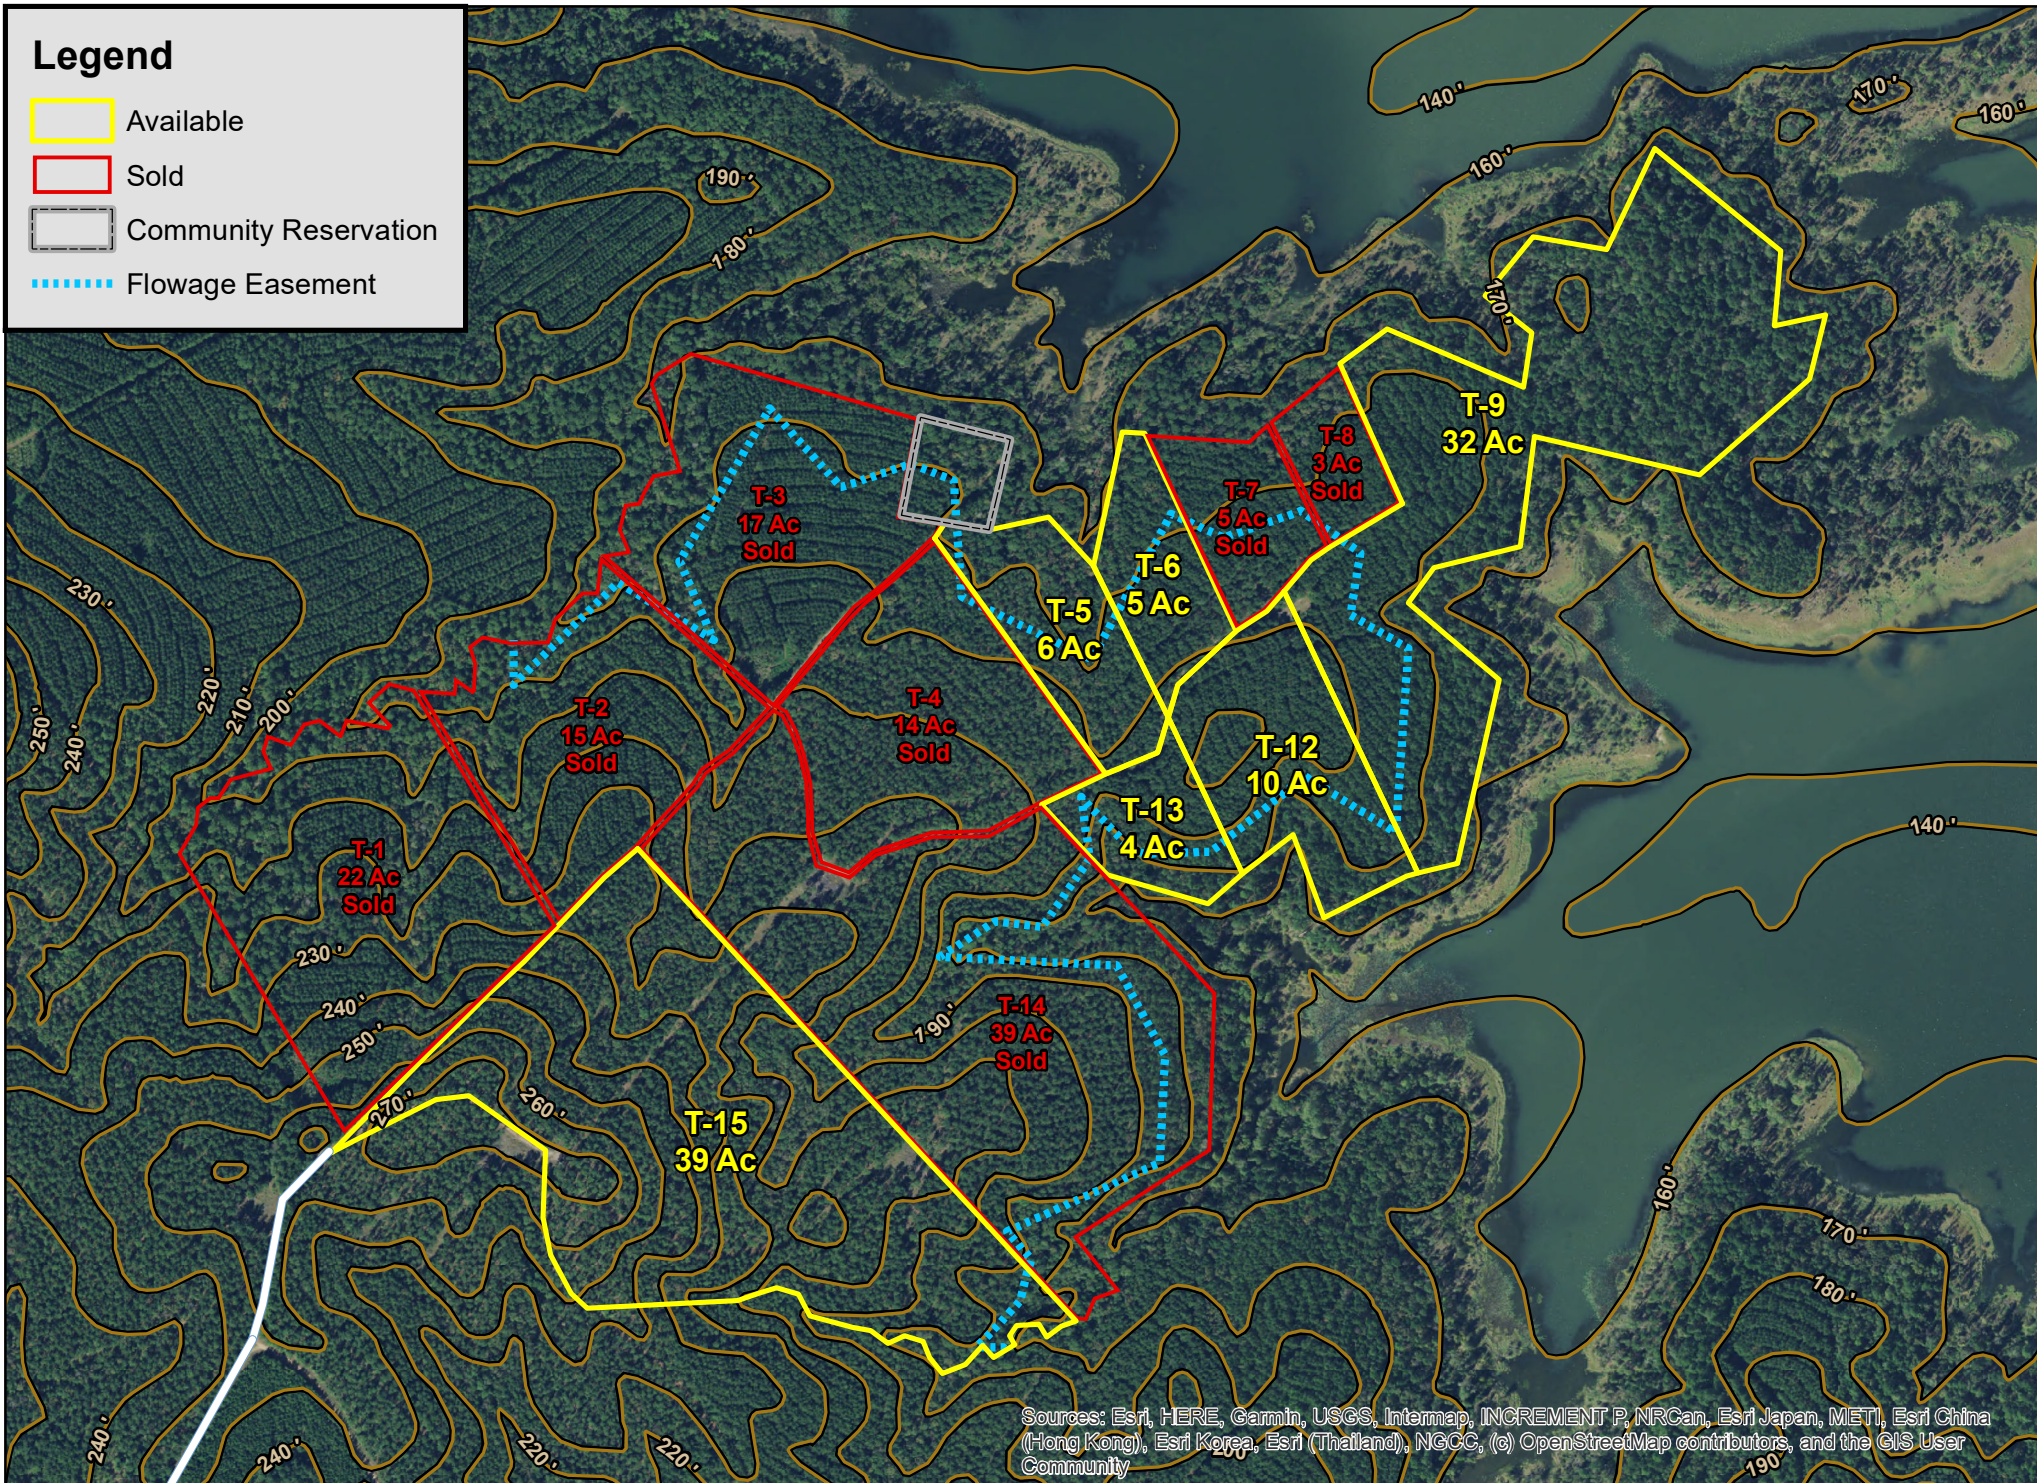

Legend

- Available
- Sold
- Community Reservation
- Flowage Easement

Sources: Esri, HERE, Garmin, USGS, Intermap, INCREMENT P, NRCan, Esri Japan, METI, Esri China (Hong Kong), Esri Korea, Esri (Thailand), NGCC, (c) OpenStreetMap contributors, and the GIS User Community

Lost Wood Point | Sam Rayburn Reservoir

For illustration purposes only.