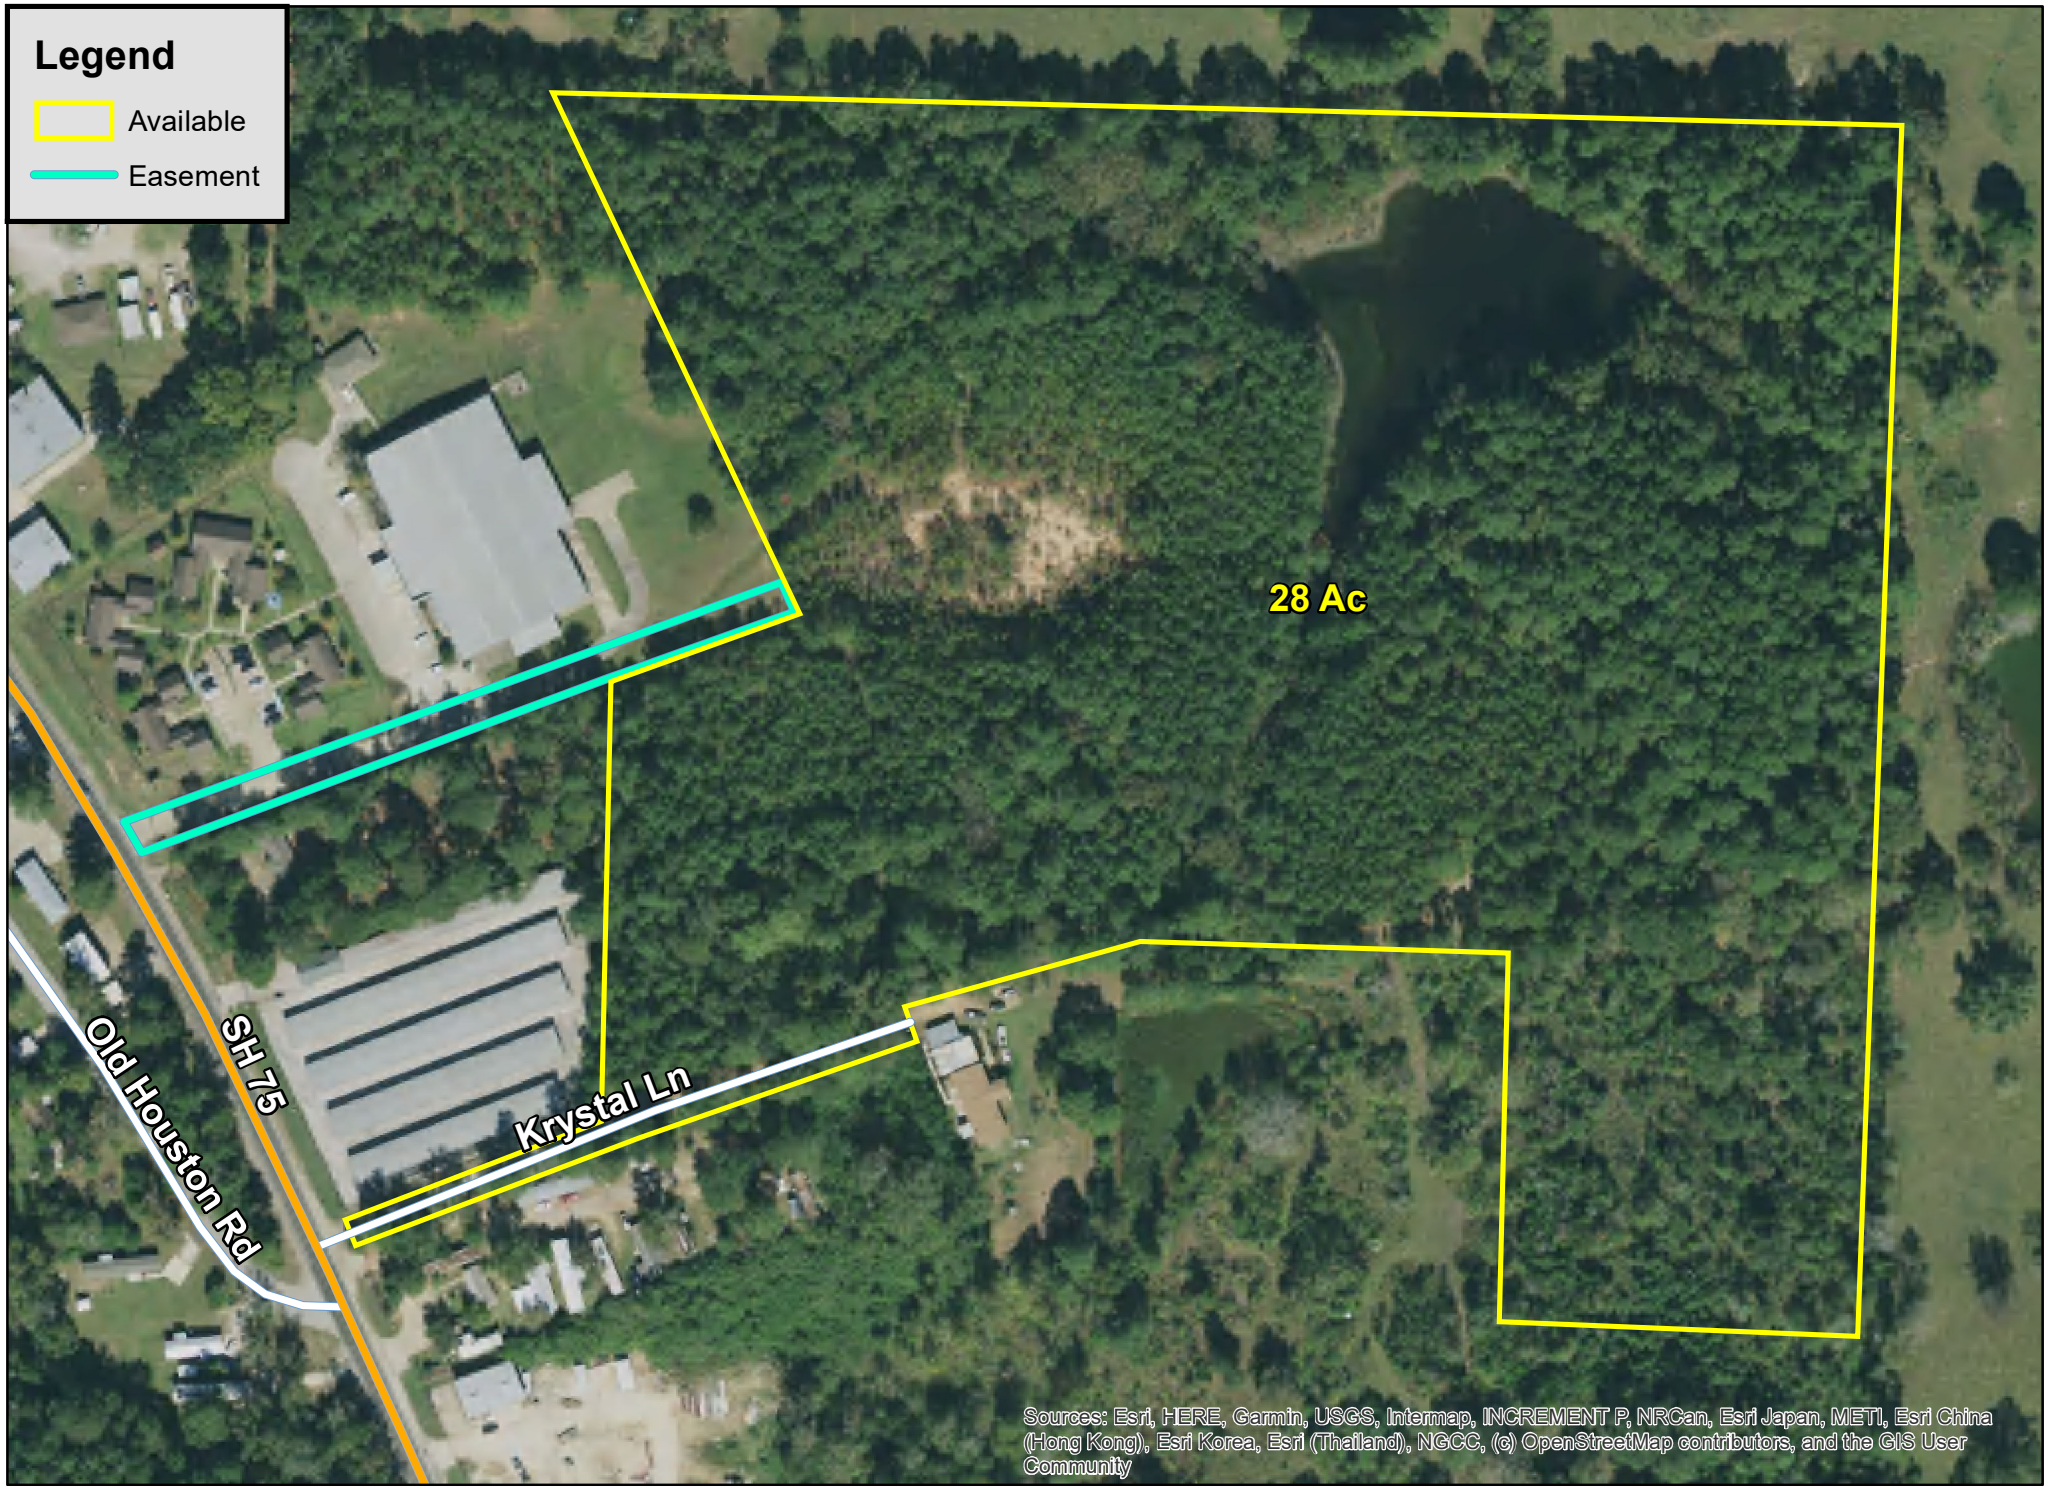

# Legend

- Available
- Easement

28 Ac

Old Houston Rd  
SH 75

Krystal Ln

Sources: Esri, HERE, Garmin, USGS, Intermap, INCREMENT P, NRCan, Esri Japan, METI, Esri China (Hong Kong), Esri Korea, Esri (Thailand), NGCC, (c) OpenStreetMap contributors, and the GIS User Community

33 Acres | 7045 Highway 75 | Walker Co., Texas

For illustration purposes only.