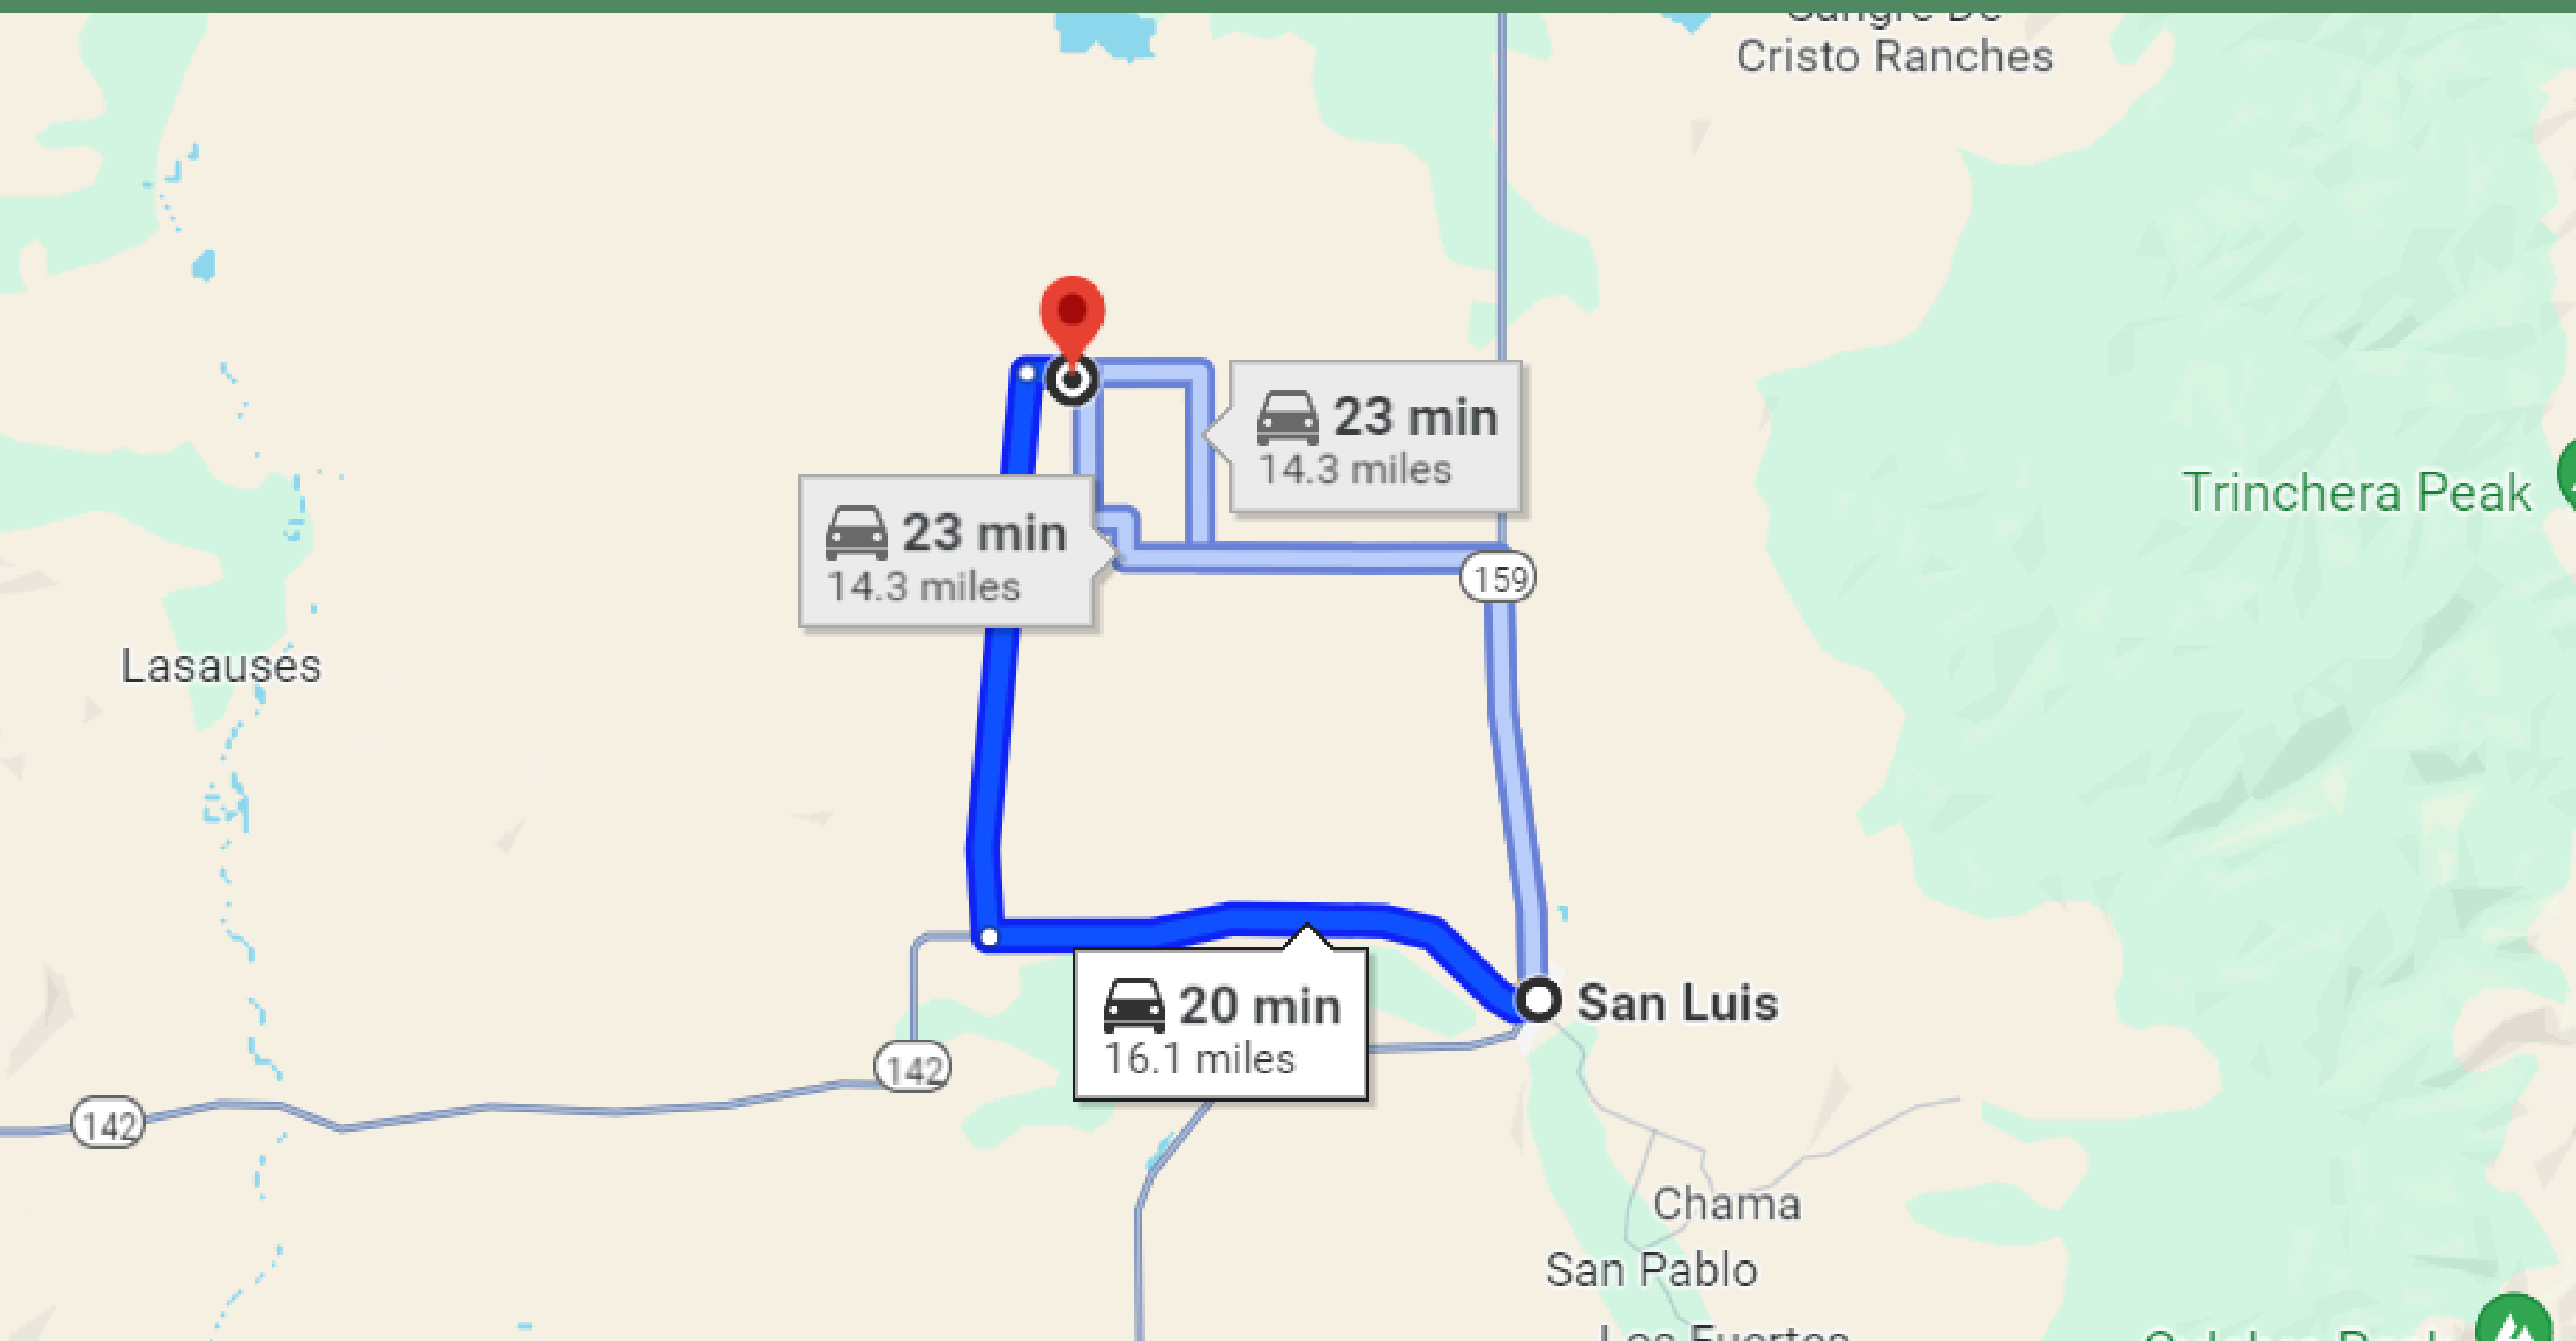

3.5 HRS DRIVE TO DENVER

20-MINUTE DRIVE TO SAN LUIS TOWN

15-MINUTE DRIVE TO BLANCA TOWN