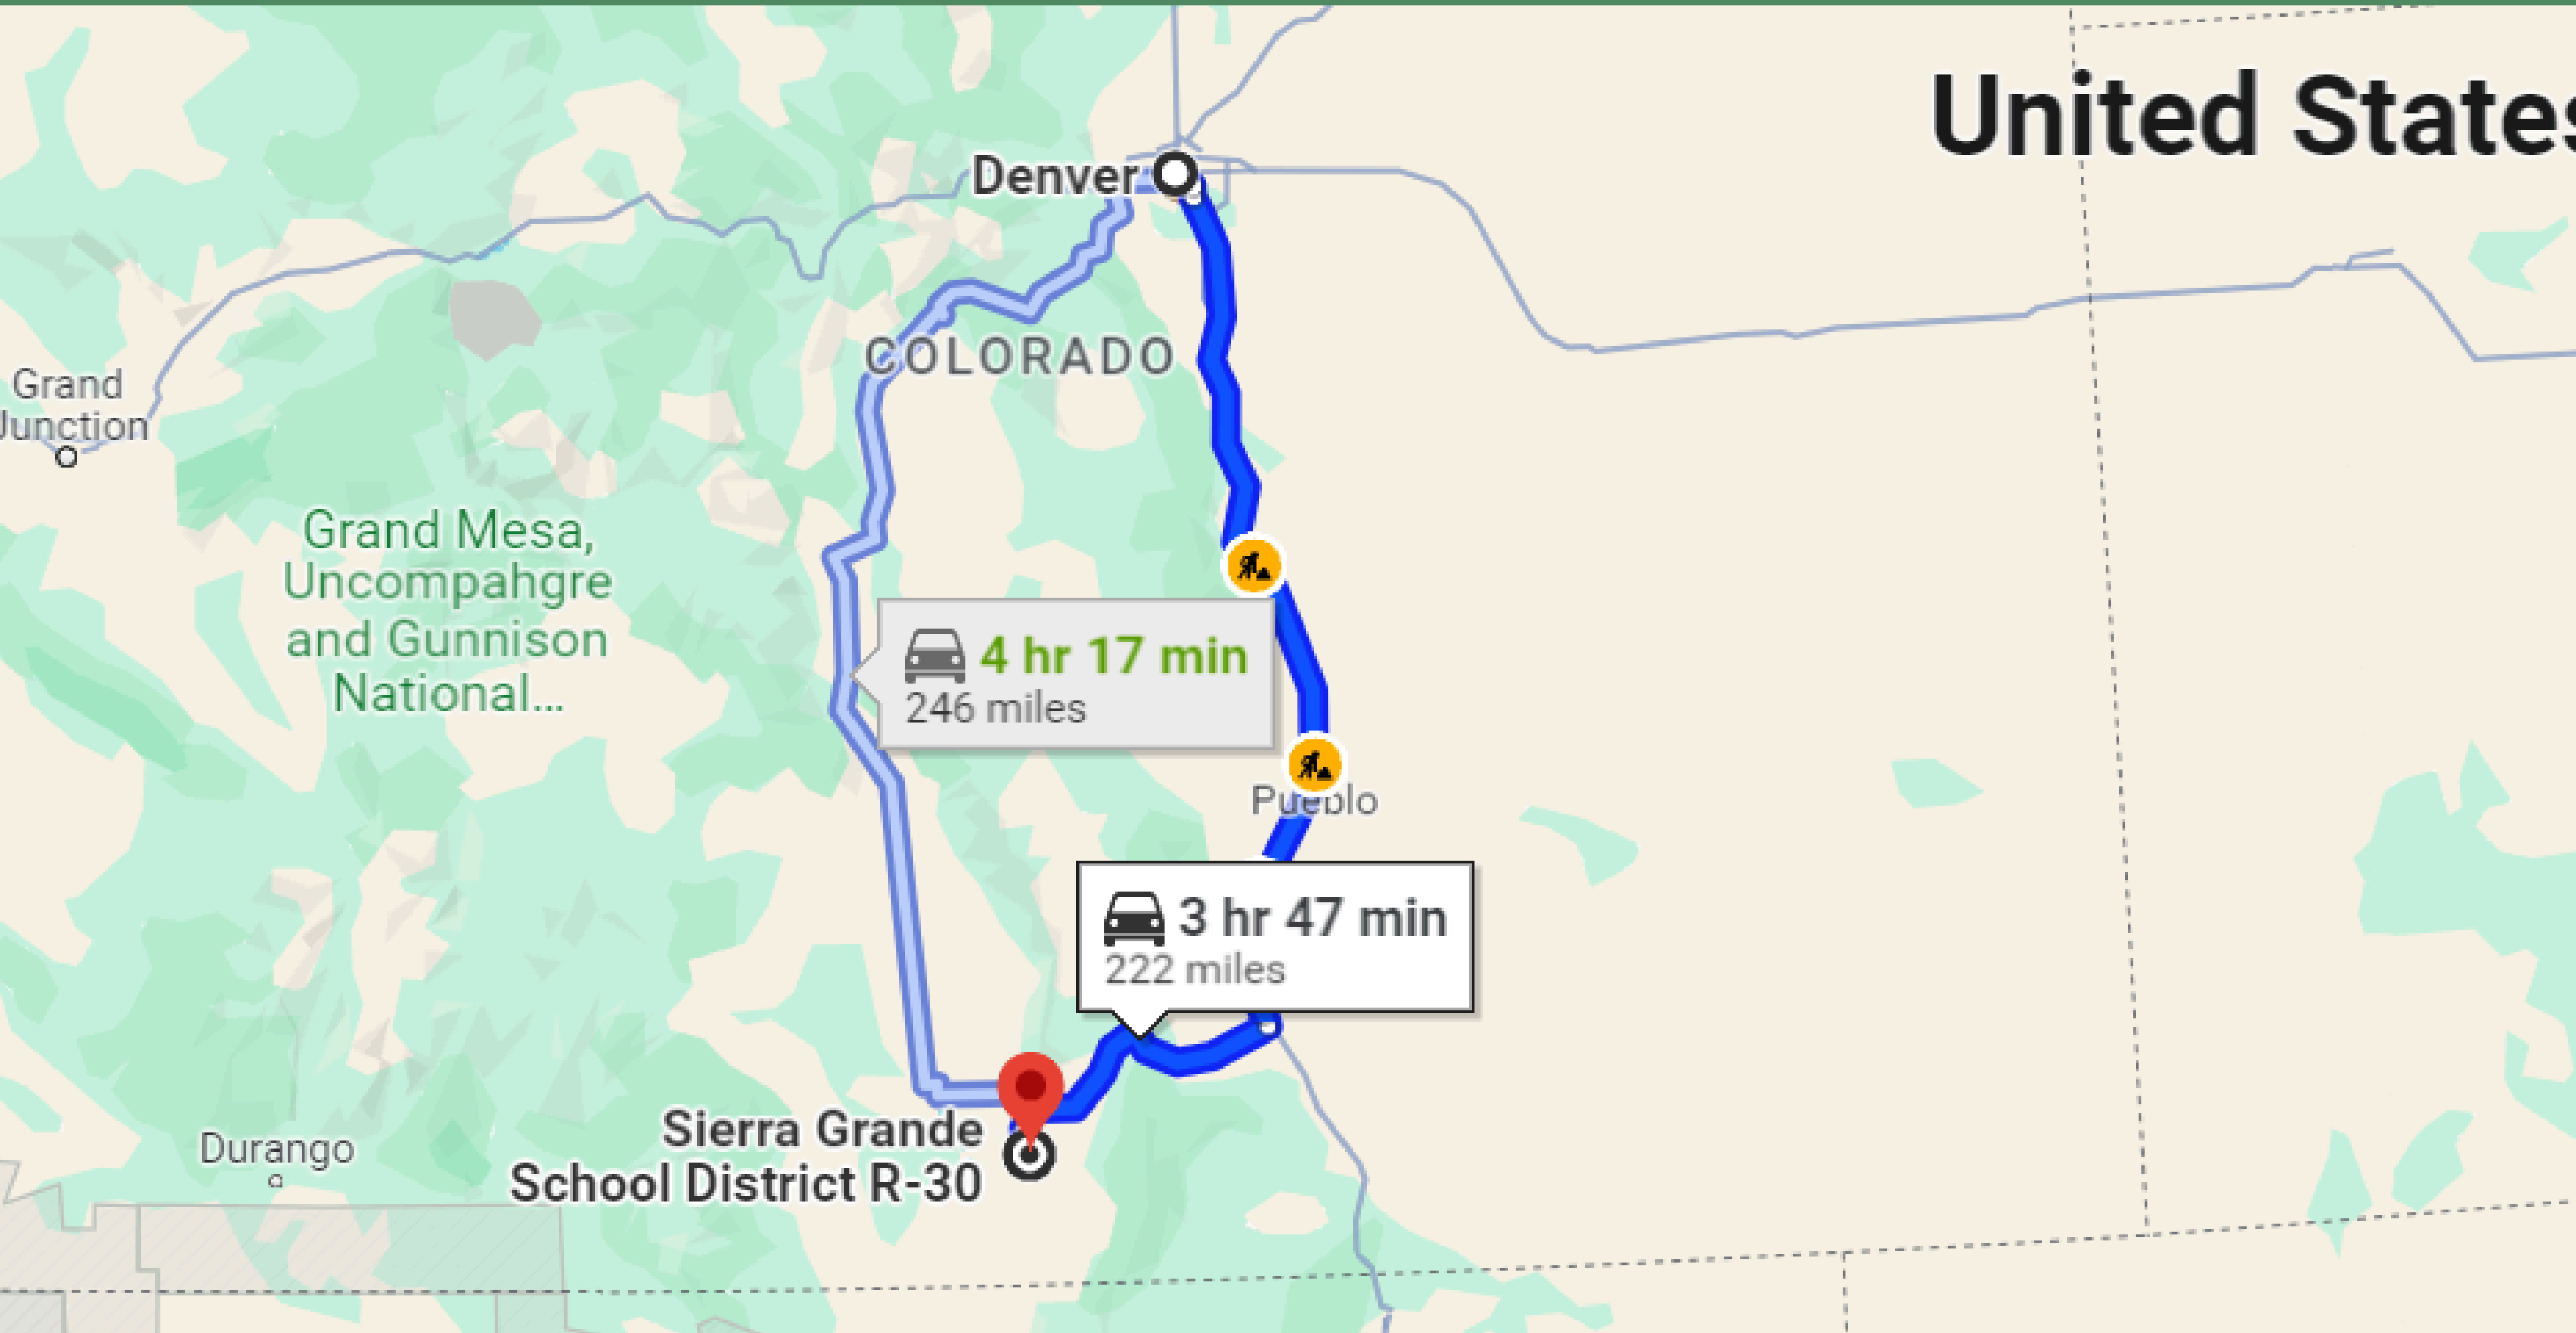

3.5 HRS DRIVE TO DENVER

20-MINUTE DRIVE TO SAN LUIS TOWN

15-MINUTE DRIVE TO BLANCA TOWN