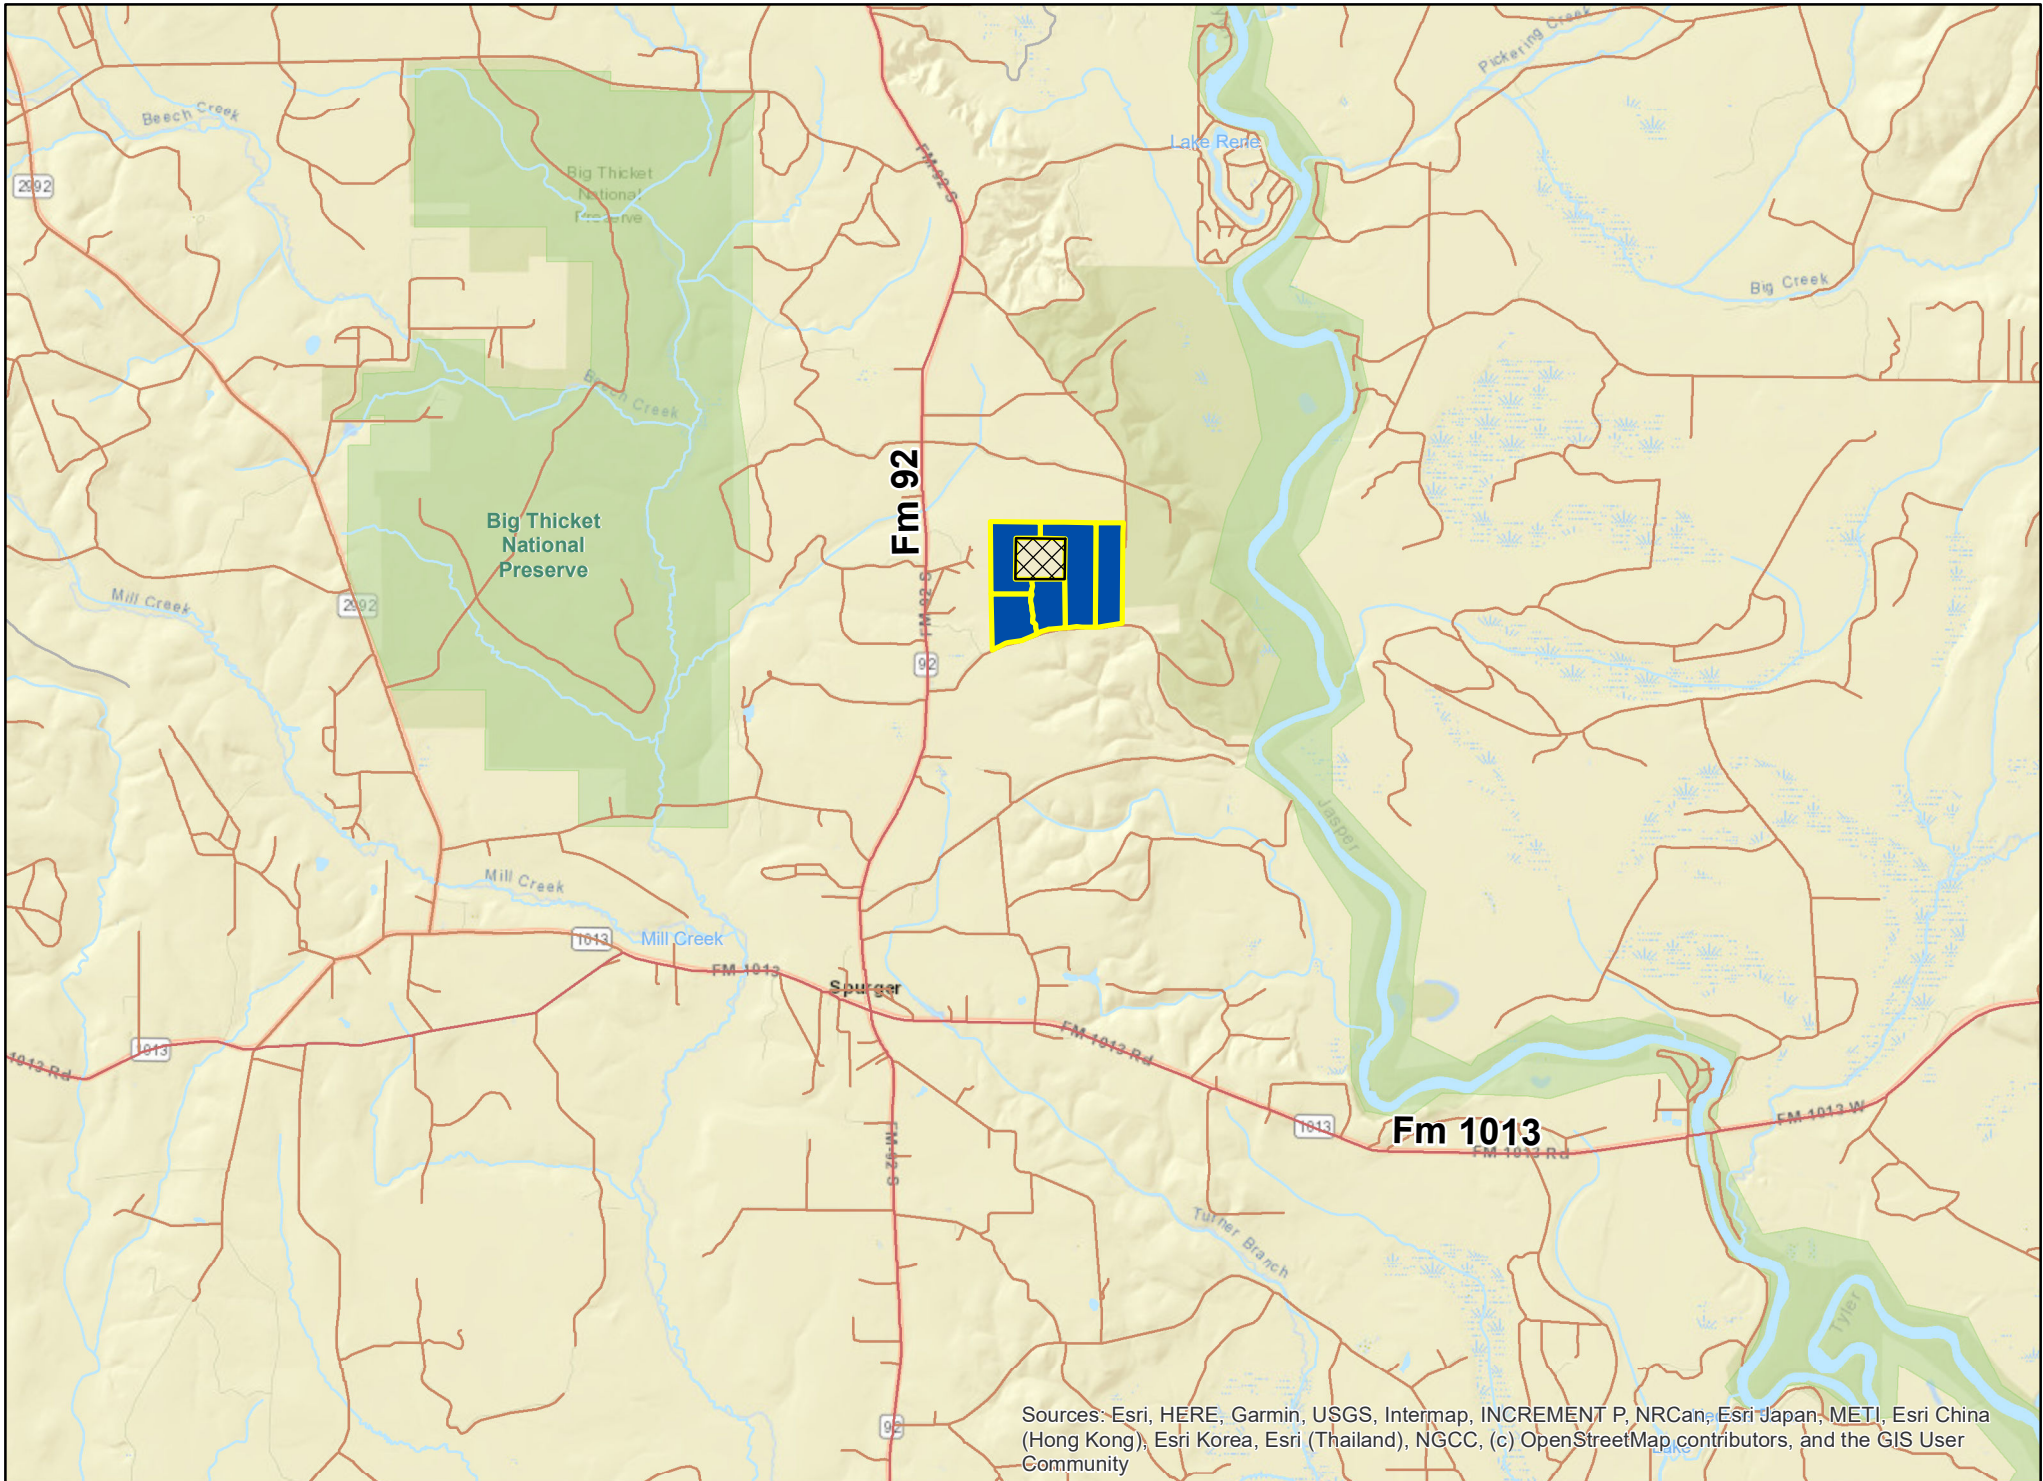

Spurger Pines | Tyler Co., TX

For illustration purposes only. (Jasper - 6340)

Sources: Esri, HERE, Garmin, USGS, Intermap, INCREMENT P, NRCan, Esri Japan, METI, Esri China (Hong Kong), Esri Korea, Esri (Thailand), NGCC, (c) OpenStreetMap contributors, and the GIS User Community

Spurger Pines | Tyler Co., TX
For illustration purposes only. (Jasper - 6340)