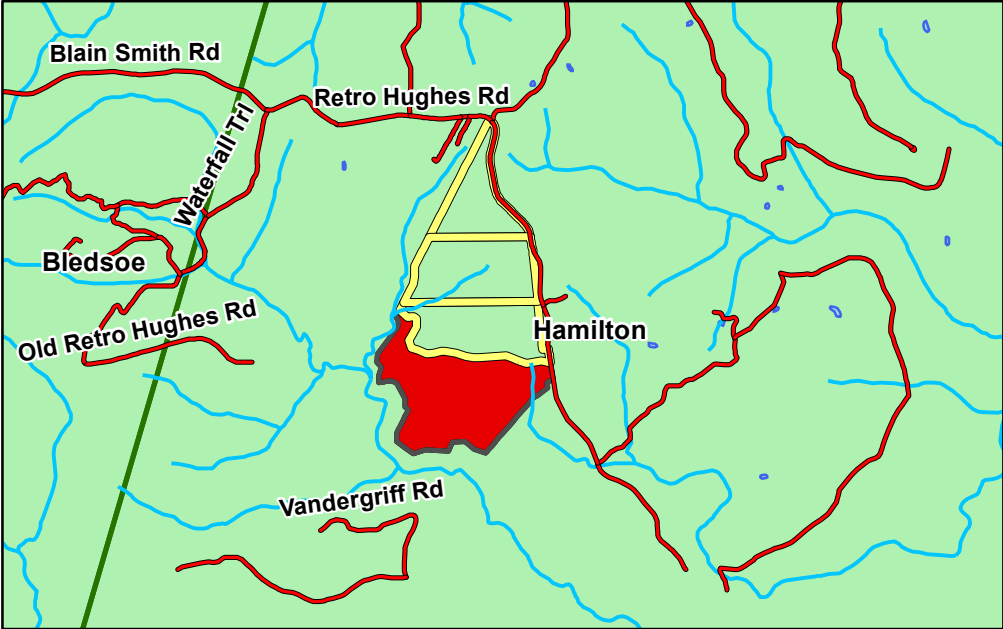

Property: Walden Ridge, LLC  
County, State: Hamilton Co.  
Tract: 1132 South  
Acres(+/-): 179

**Legend**

- Topo- 20 Ft.
- ▭ TIR Gates
- - - Woods Road
- Roads
- ▭ Lake/Pond
- Creek/Stream
- ▭ WR 1132 South