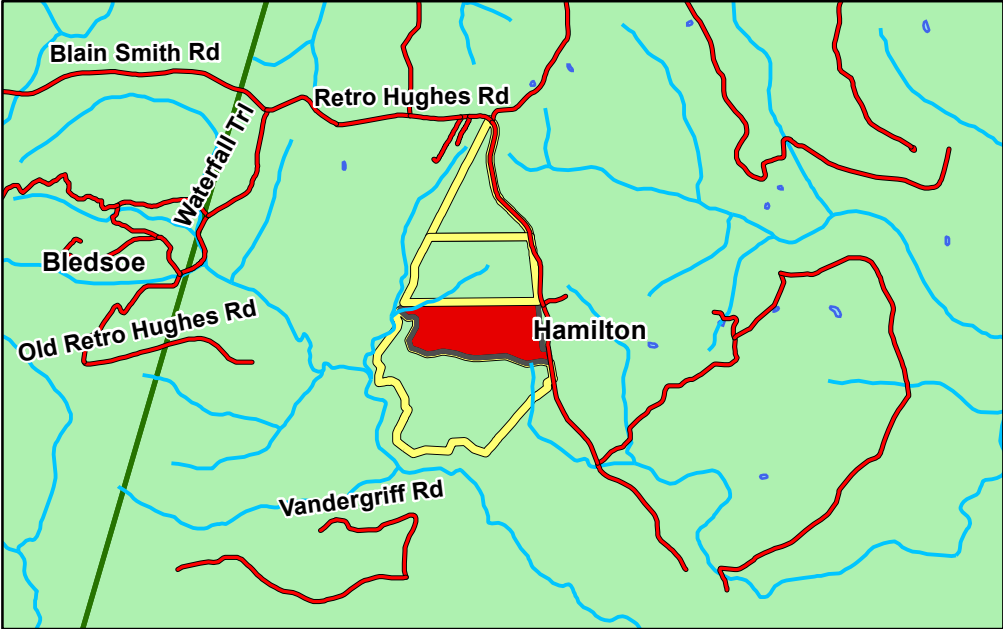

Property: Walden Ridge, LLC
County, State: Hamilton Co.
Tract: 1132 Center South
Acres(+/-): 97

Legend

- TIR Gates
- Woods Road
- Roads
- Lake/Pond
- Creek/Stream
- WR1132 Center South