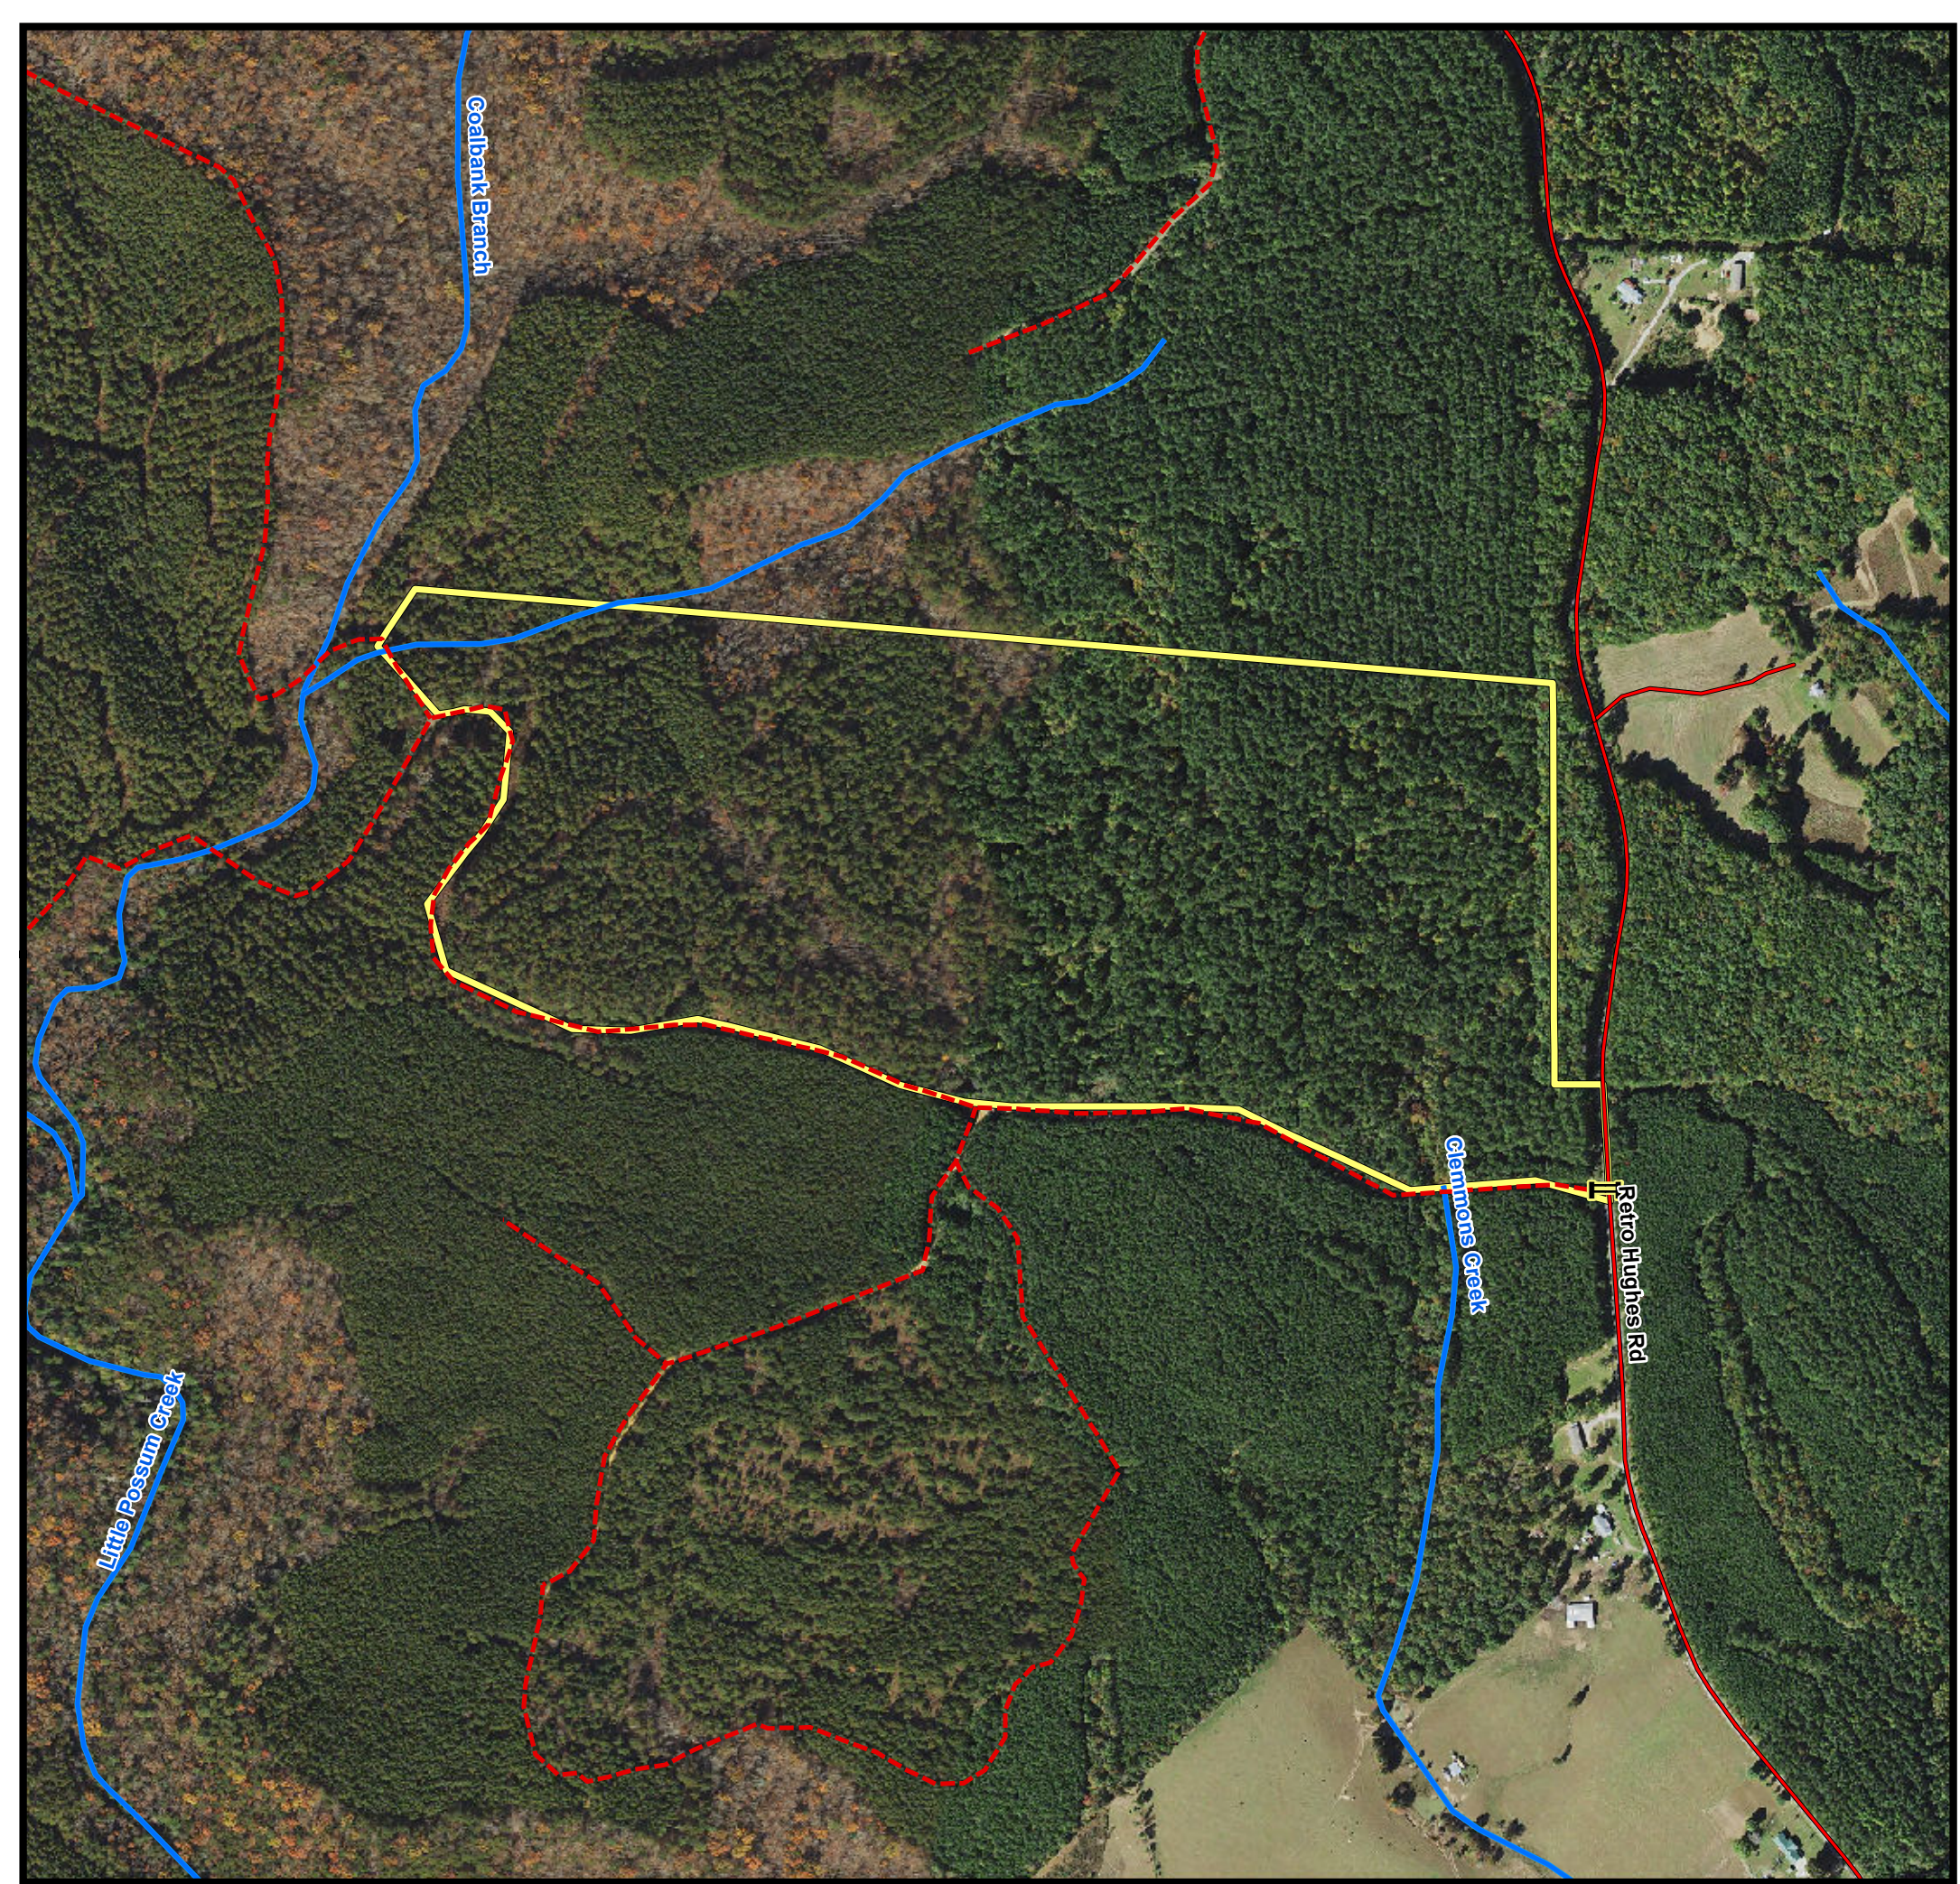

Property: Walden Ridge, LLC
County, State: Hamilton Co.
Tract: 1132 Center South
Acres(+/-): 97

Legend

- TIR Gates
- Woods Road
- Roads
- Lake/Pond
- Creek/Stream
- WR1132 Center South