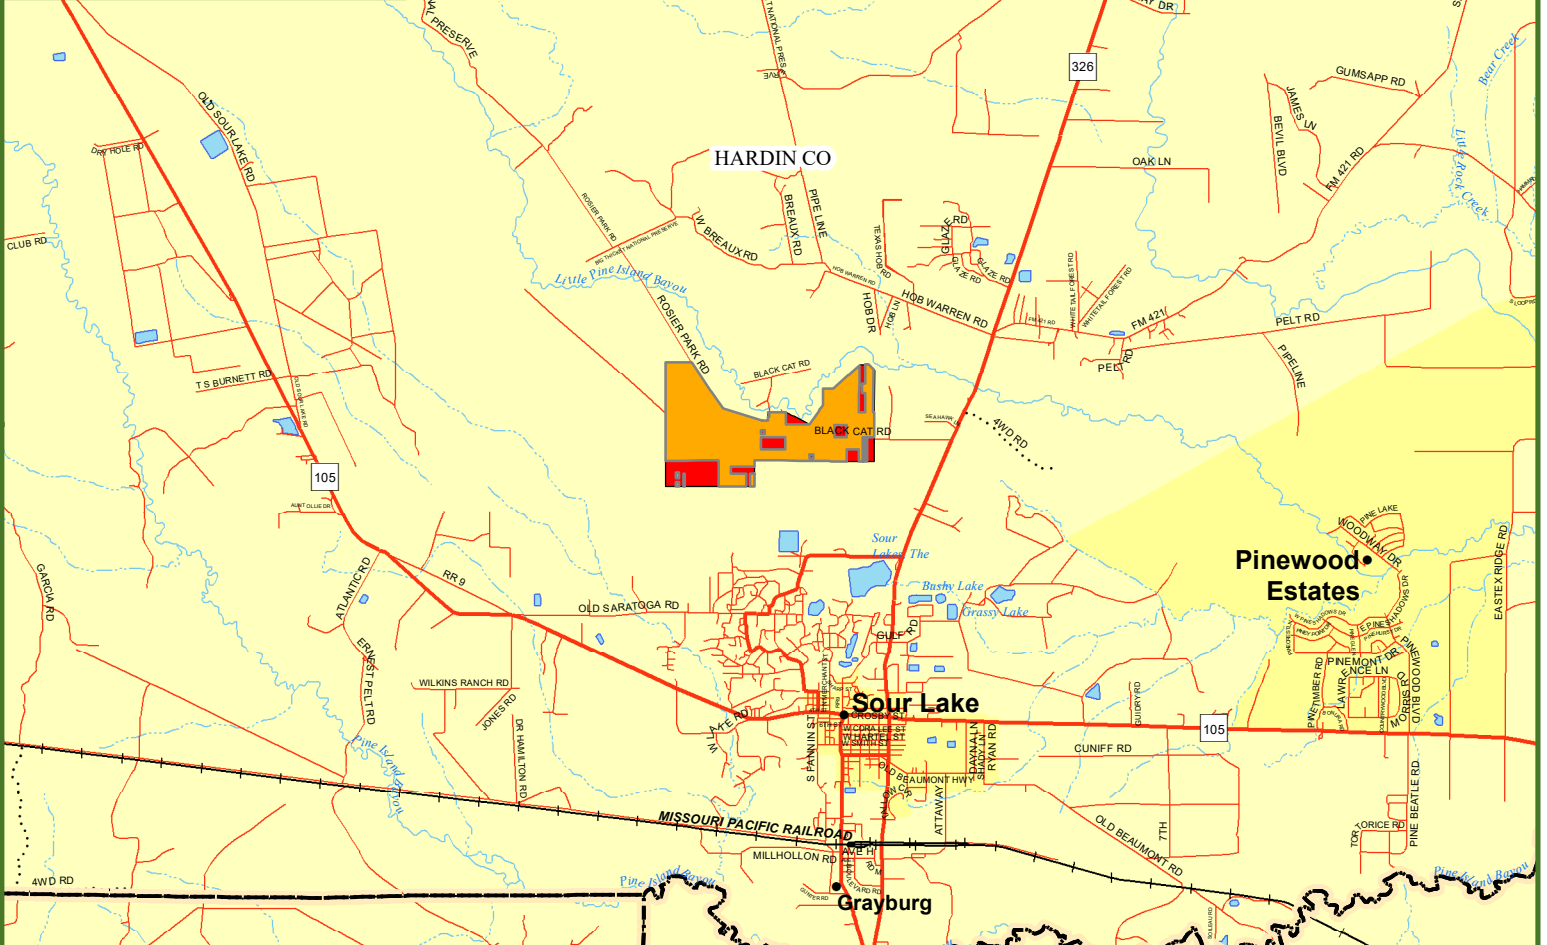

Locus Map Black Cat Hardin County, TX 900 +/- Acres

 Possible Additional Untitled Acres

Legend

-  Black Cat
-  Railroads
-  Secondary State or County Hwy
-  Primary US or State Hwy
-  Primary Limited Access or Interstate
-  Counties