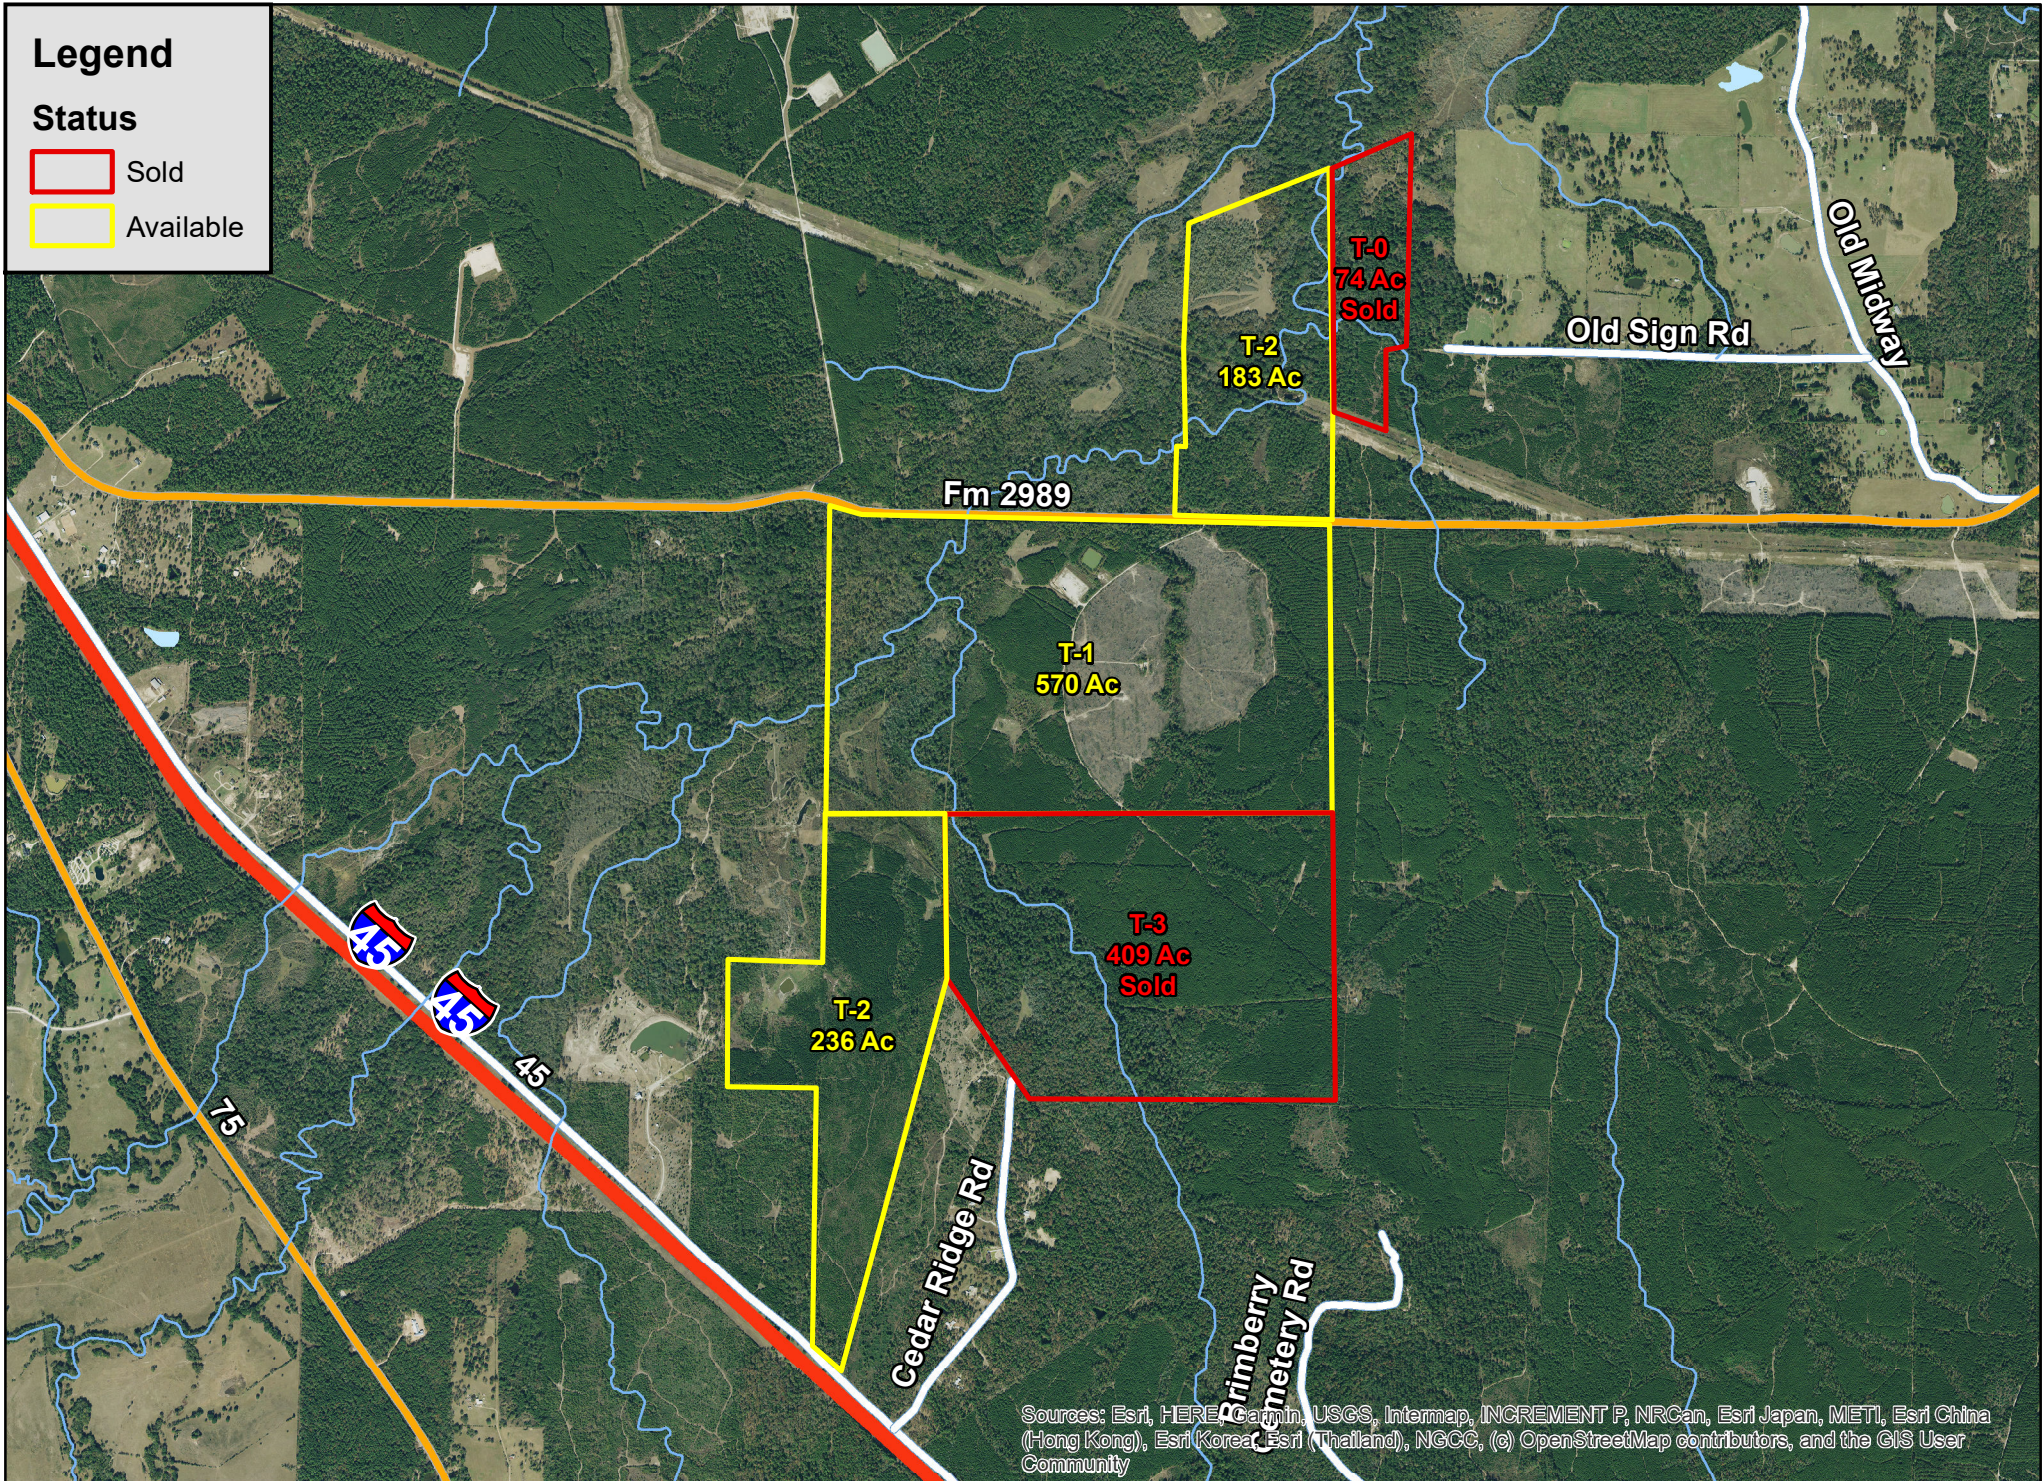

Legend

Status

- Sold
- Available

Sources: Esri, HERE, Garmin, USGS, Intermap, INCREMENT P, NRCan, Esri Japan, METI, Esri China (Hong Kong), Esri Korea, Esri (Thailand), NGCC, (c) OpenStreetMap contributors, and the GIS User Community

409 Acres | Cedar Ridge Rd. | Walker County, Texas

For illustration purposes only.