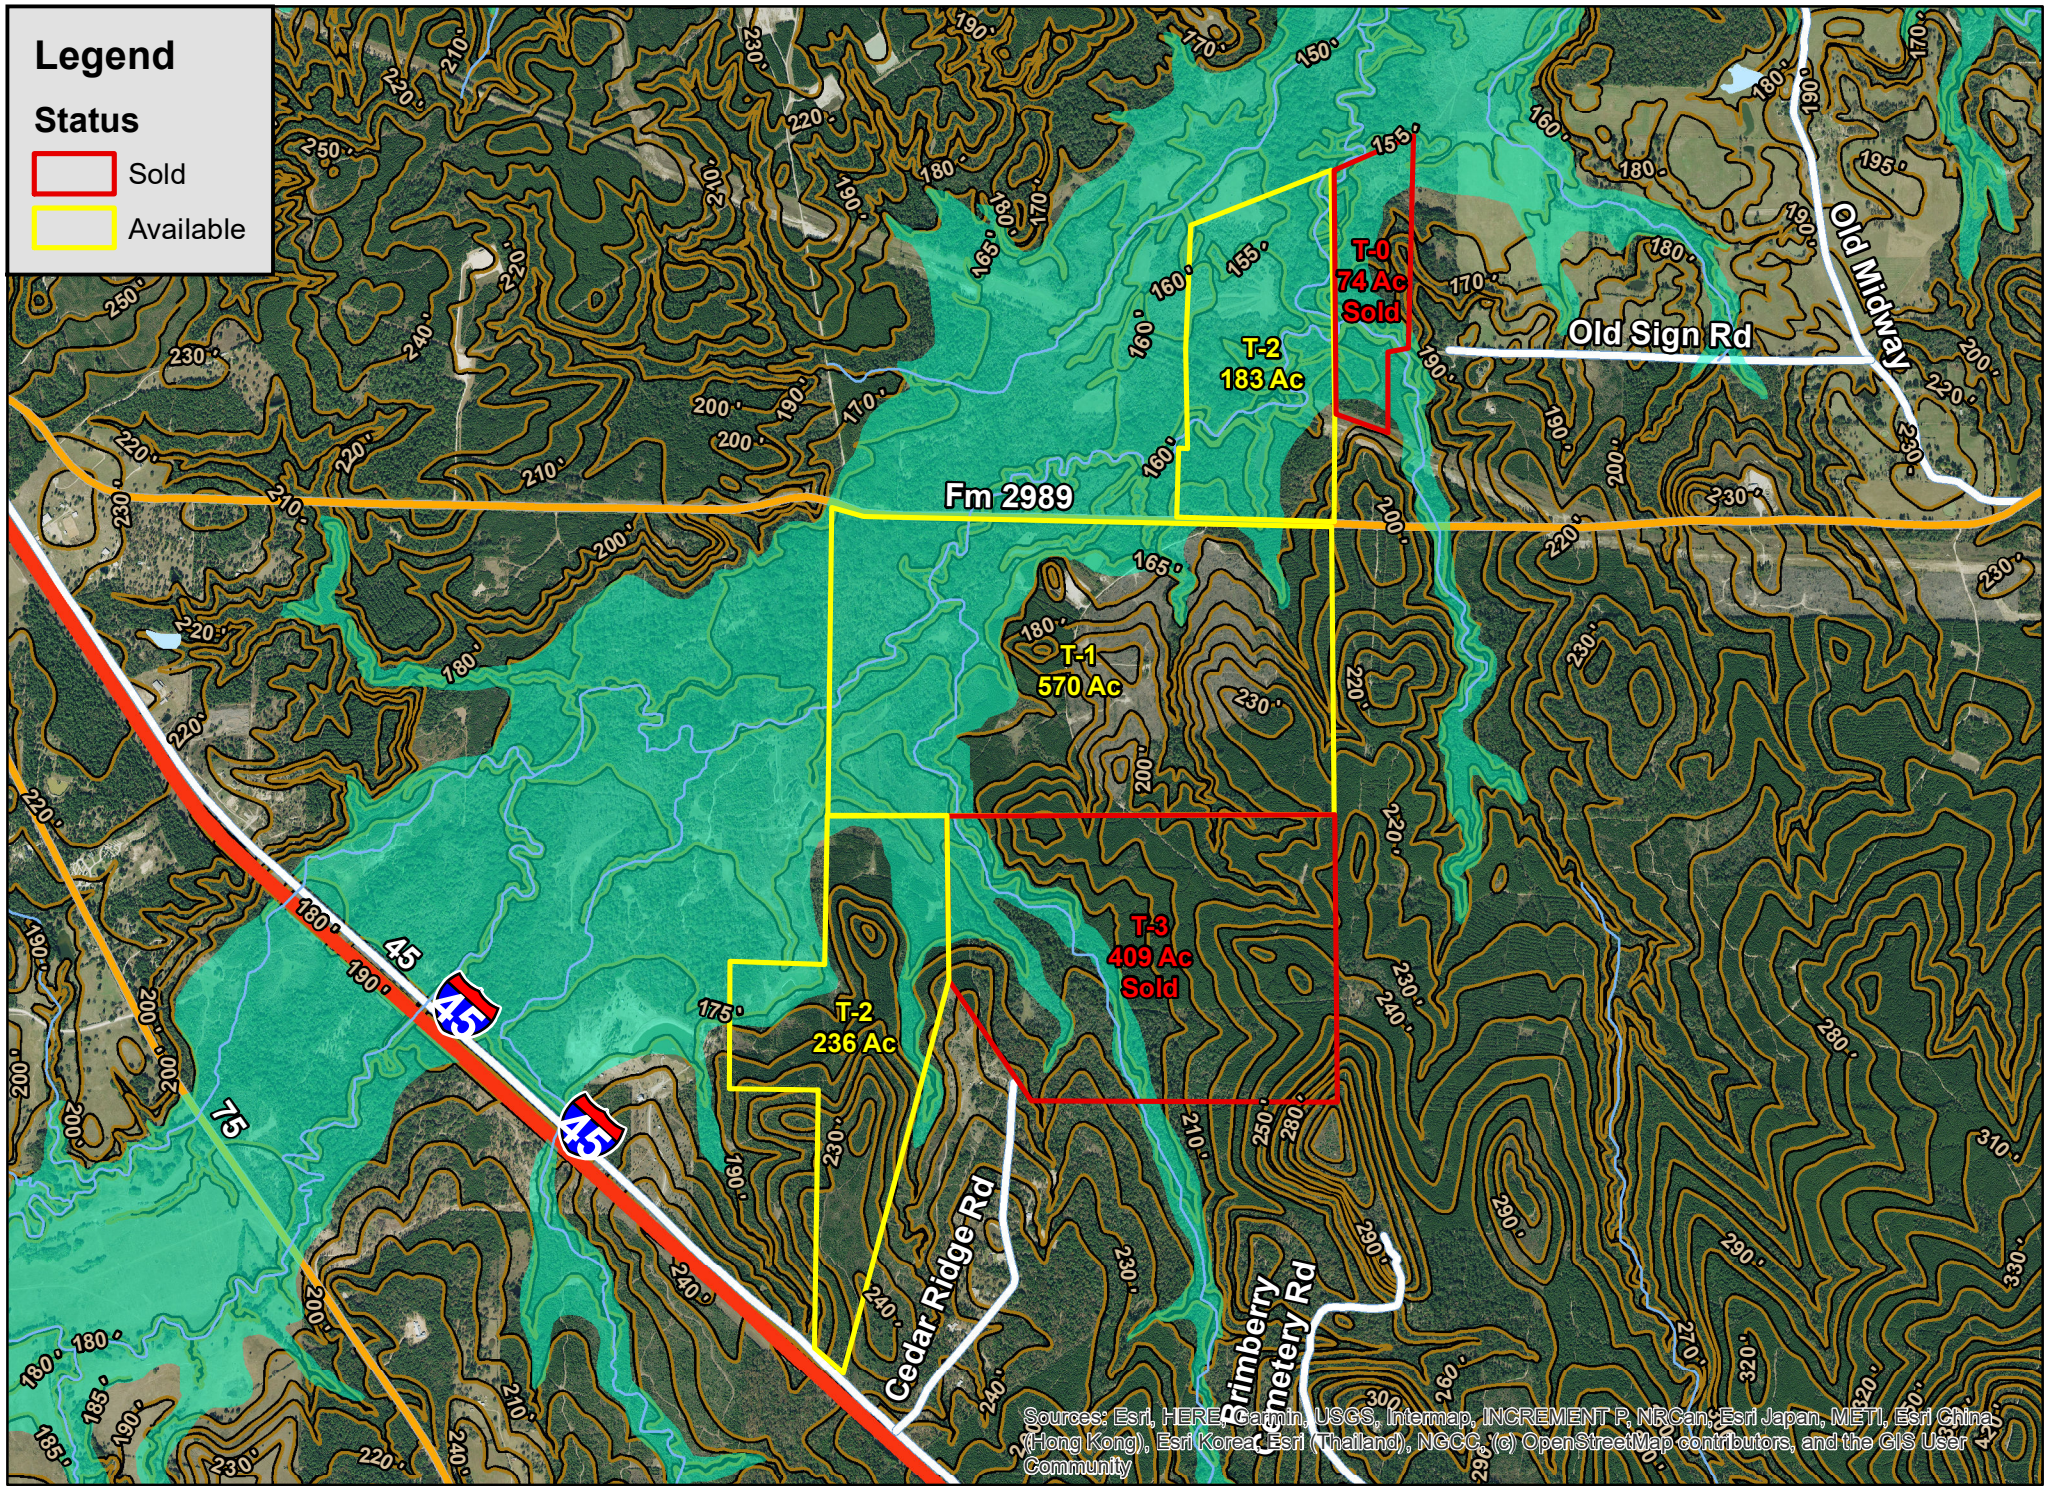

Legend

Status

- Sold
- Available

Sources: Esri, HERE, Garmin, USGS, Intermap, INCREMENT P, NRCan, Esri Japan, METI, Esri China (Hong Kong), Esri Korea, Esri (Thailand), NGCC, (c) OpenStreetMap contributors, and the GIS User Community

0 600 1,200 2,400 Feet

409 Acres | Cedar Ridge Rd. | Walker County, Texas

For illustration purposes only.