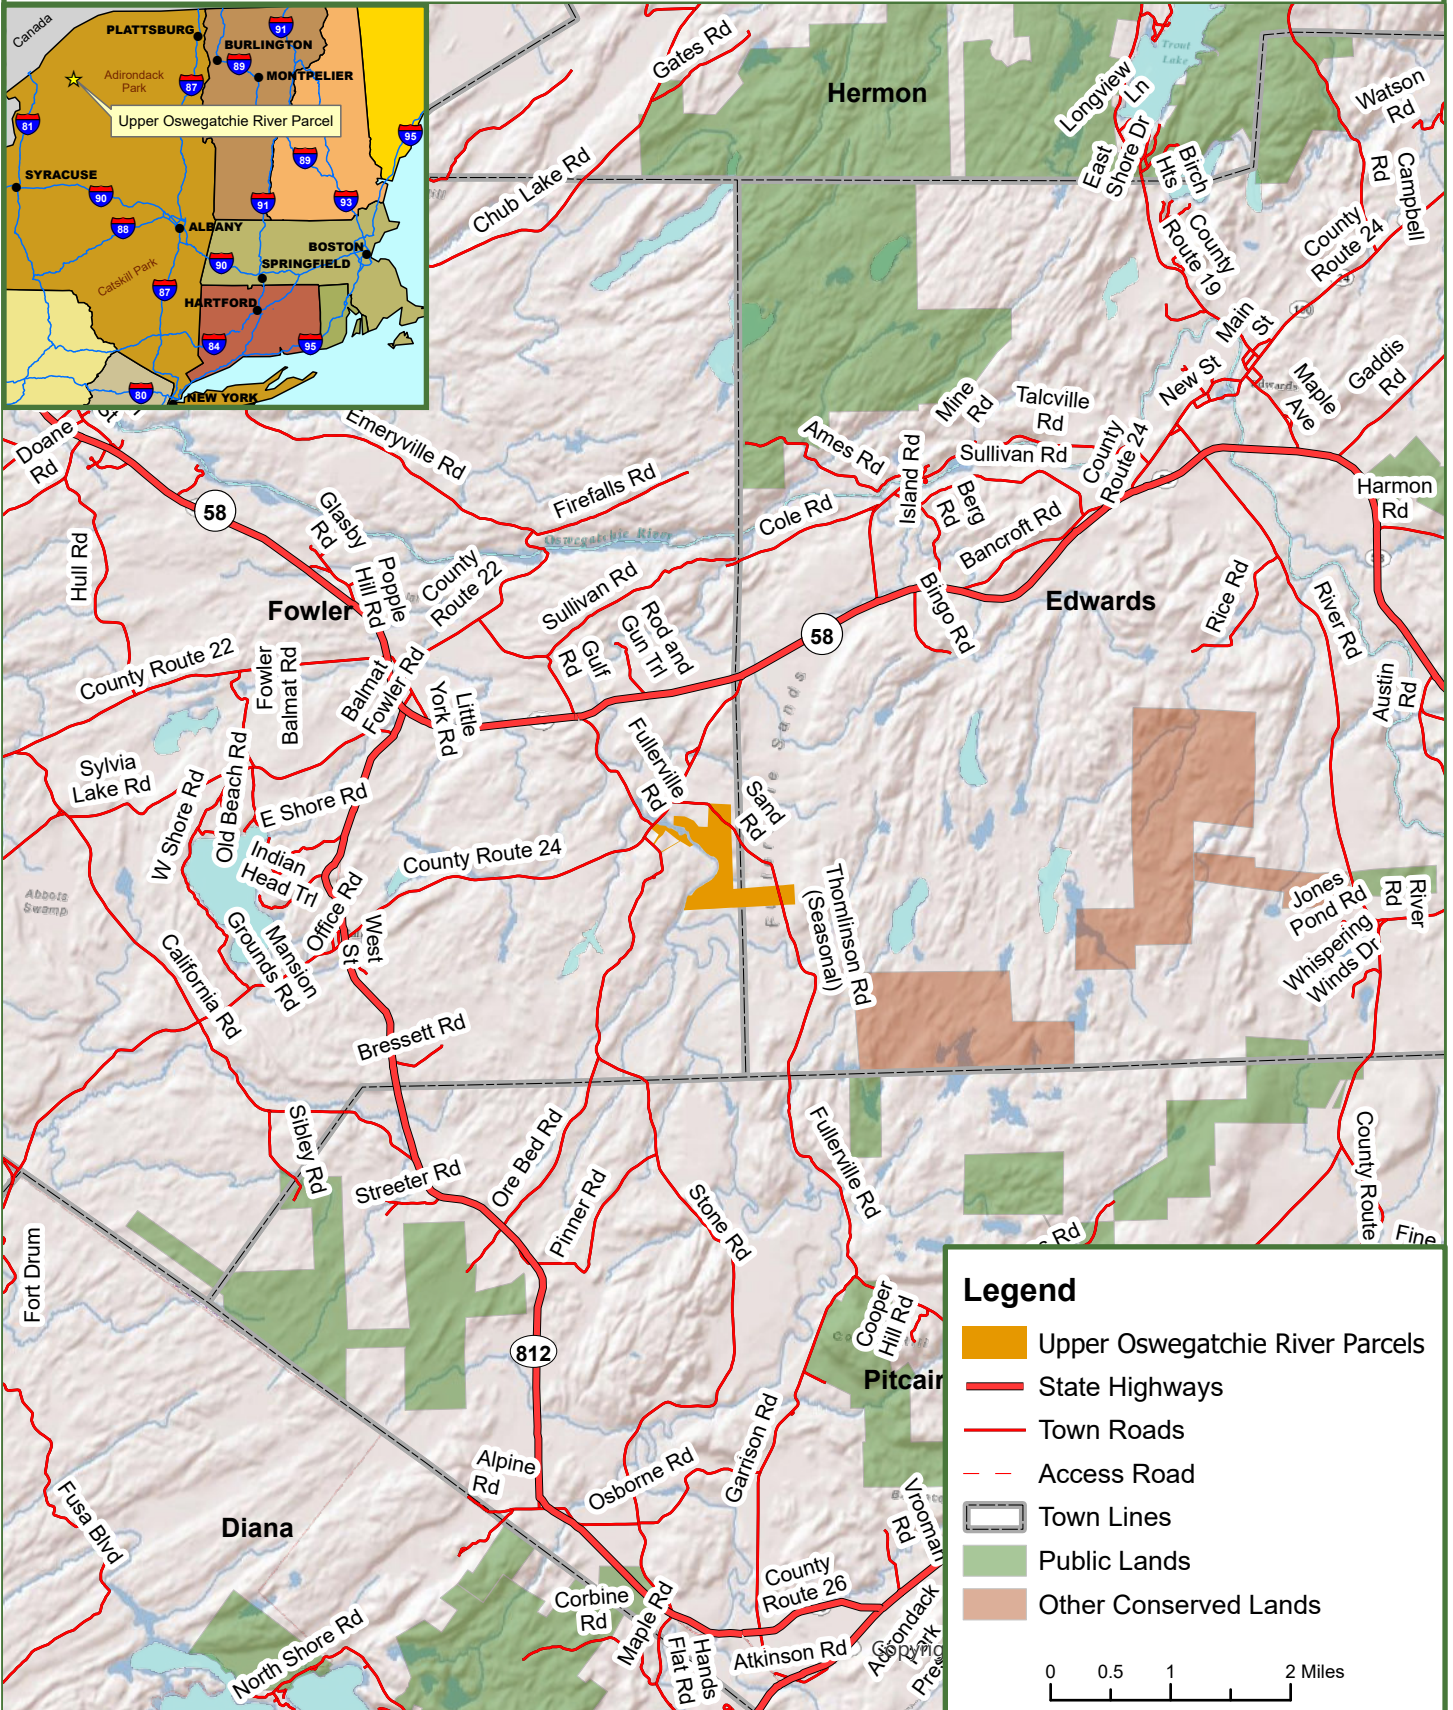

# Locus Map

## Upper Oswegatchie River Parcels

#### Fowler/Edwards, St. Lawrence County, NY

**Fountains Land**  
AN F&W COMPANY

**Legend**

- Upper Oswegatchie River Parcels
- State Highways
- Town Roads
- Access Road
- Town Lines
- Public Lands
- Other Conserved Lands

0 0.5 1 2 Miles