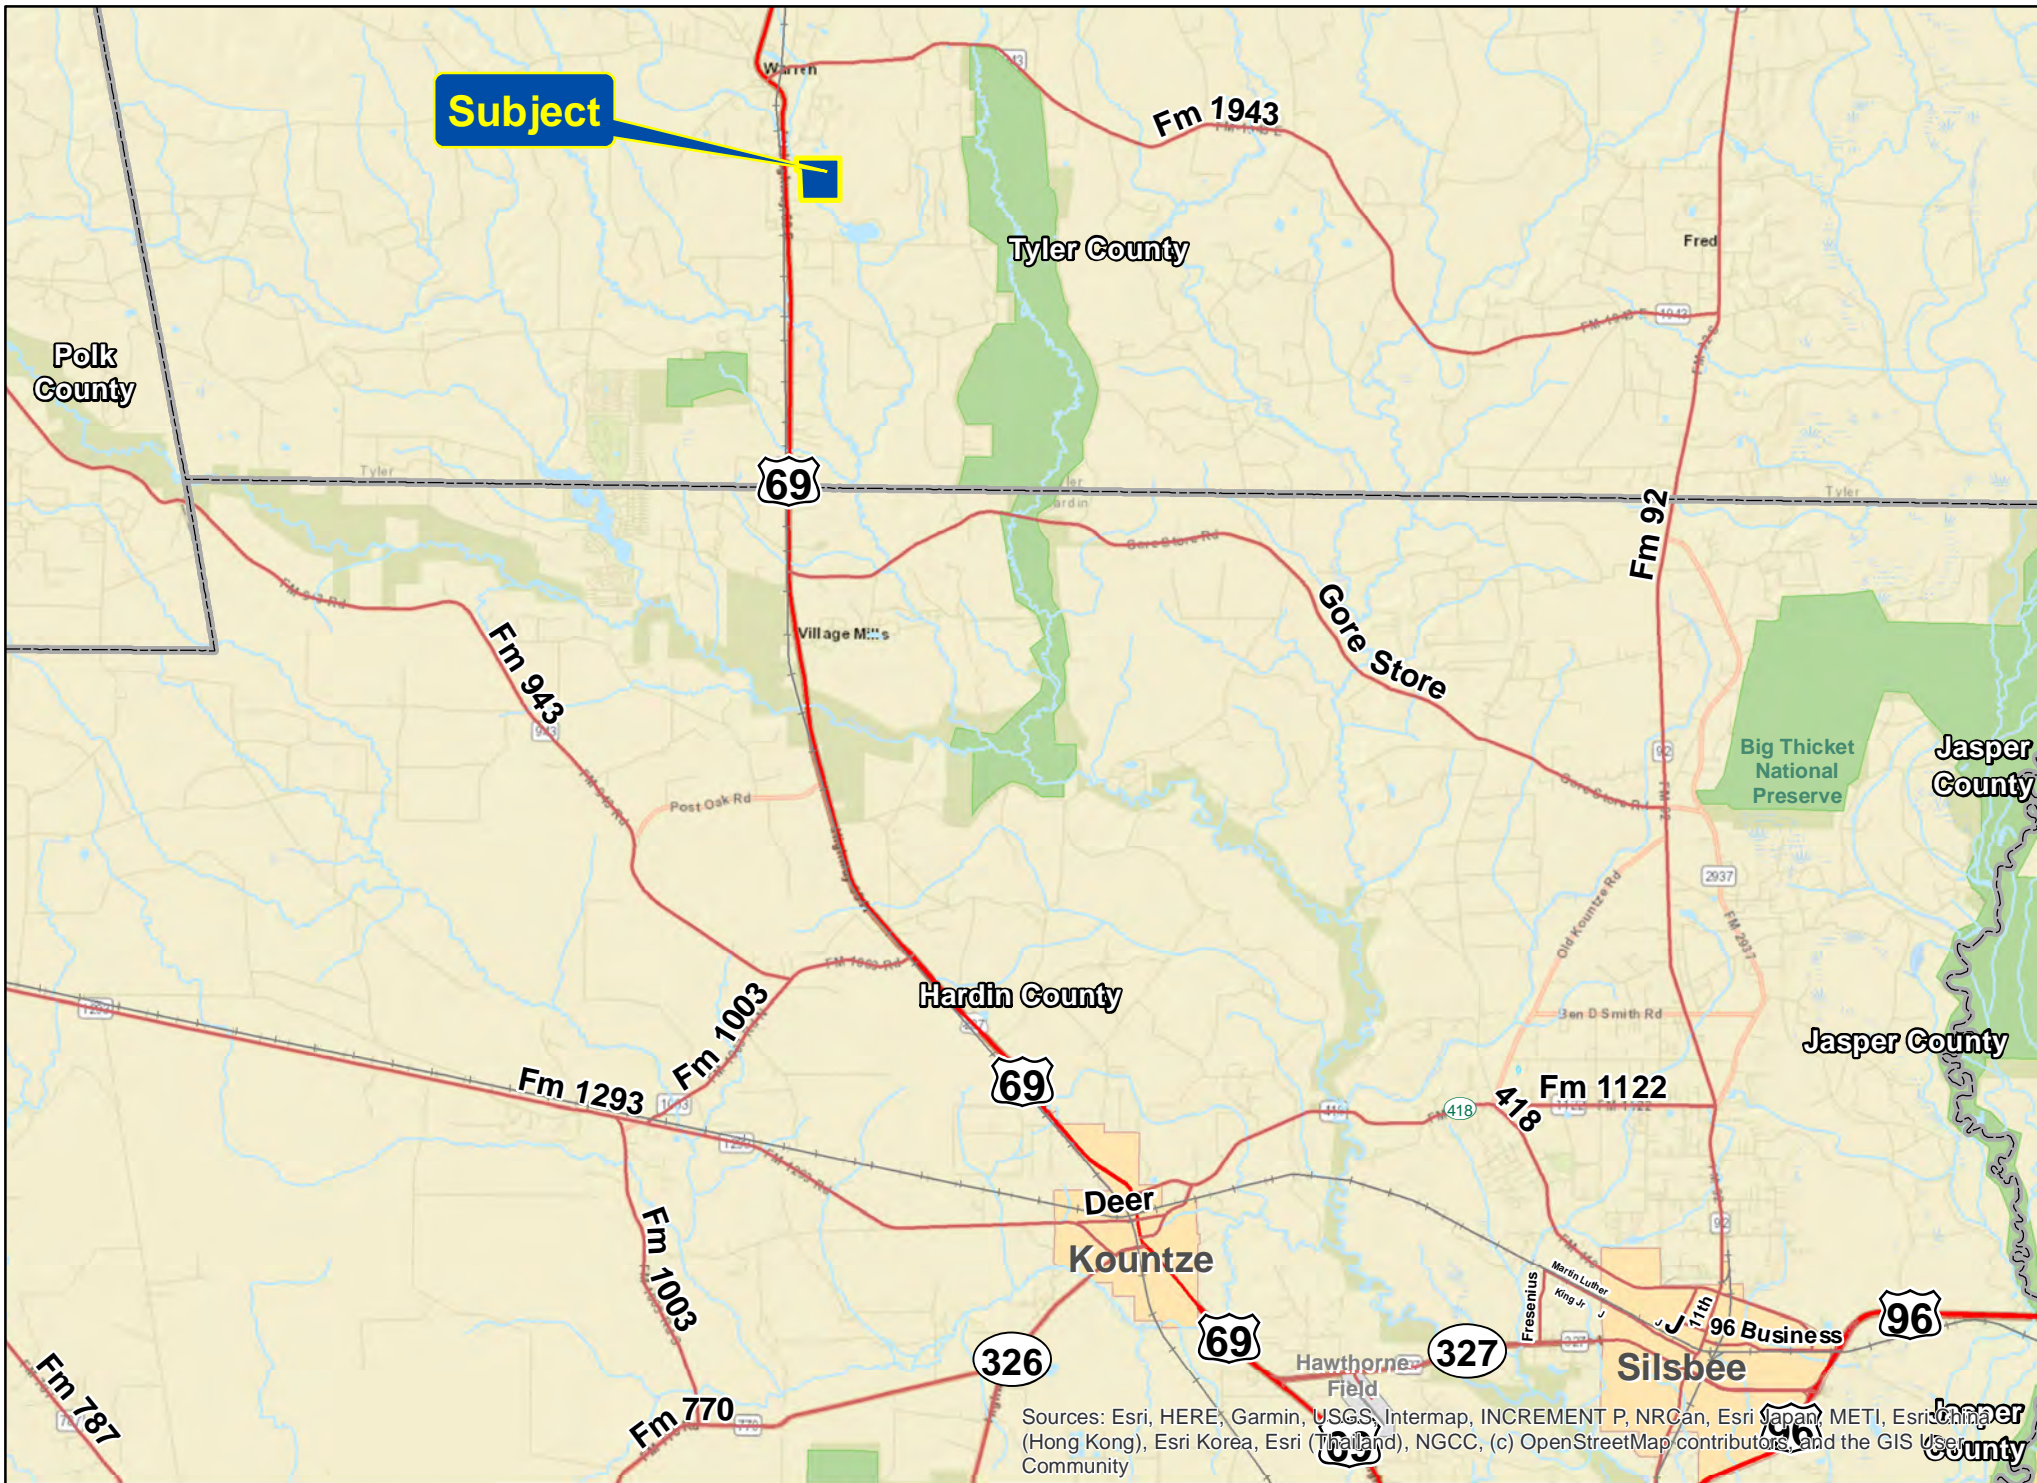

Sources: Esri, HERE, Garmin, USGS, Intermap, INCREMENT P, NRCan, Esri Japan, METI, Esri China (Hong Kong), Esri Korea, Esri (Thailand), NGCC, (c) OpenStreetMap contributors, and the GIS User Community

231 Acres | Highway 69 | Warren, Texas

For illustration purposes only.

Subject

Polk County

Tyler County

Hardin County

Jasper County

Jasper County

Jasper County

Big Thicket National Preserve

Sources: Esri, HERE, Garmin, USGS, Intermap, INCREMENT P, NRCan, Esri Japan, METI, Esri China (Hong Kong), Esri Korea, Esri (Thailand), NGCC, (c) OpenStreetMap contributors, and the GIS User Community

231 Acres | Highway 69 | Tyler Co., Texas

For illustration purposes only.

Subject

Sources: Esri, HERE, Garmin, USGS, Intermap, INCREMENT P, NRCan, Esri Japan, METI, Esri China (Hong Kong), Esri Korea, Esri (Thailand), NGCC, (c) OpenStreetMap contributors, and the GIS User Community