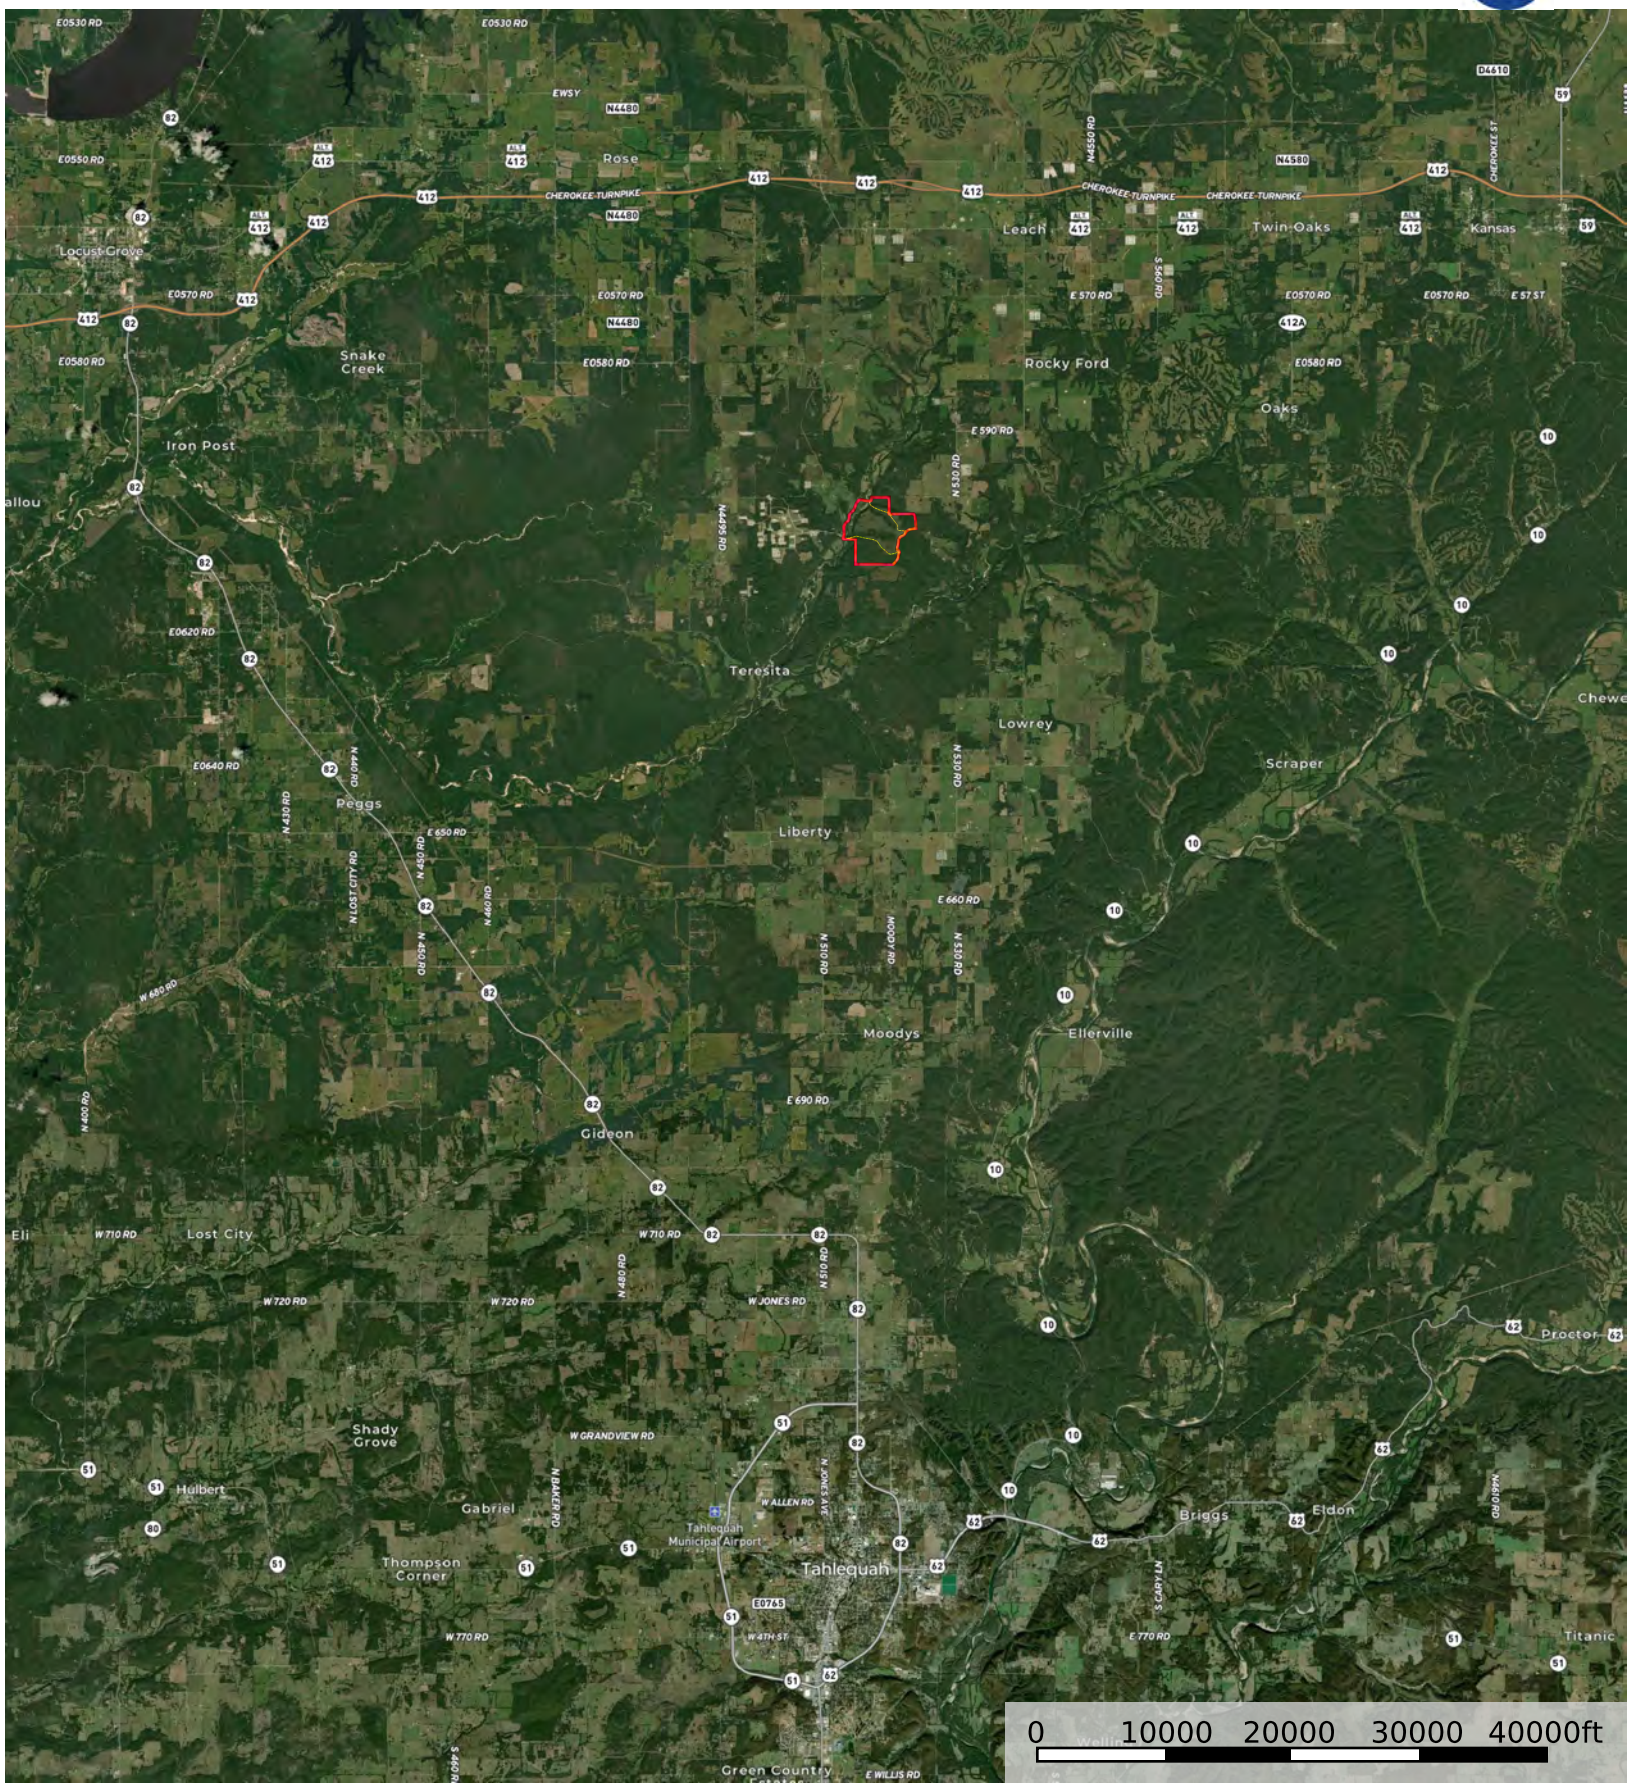

Cherokee 447

Cherokee County, Oklahoma, 447 AC +/-

--- Road / Trail □ Boundary