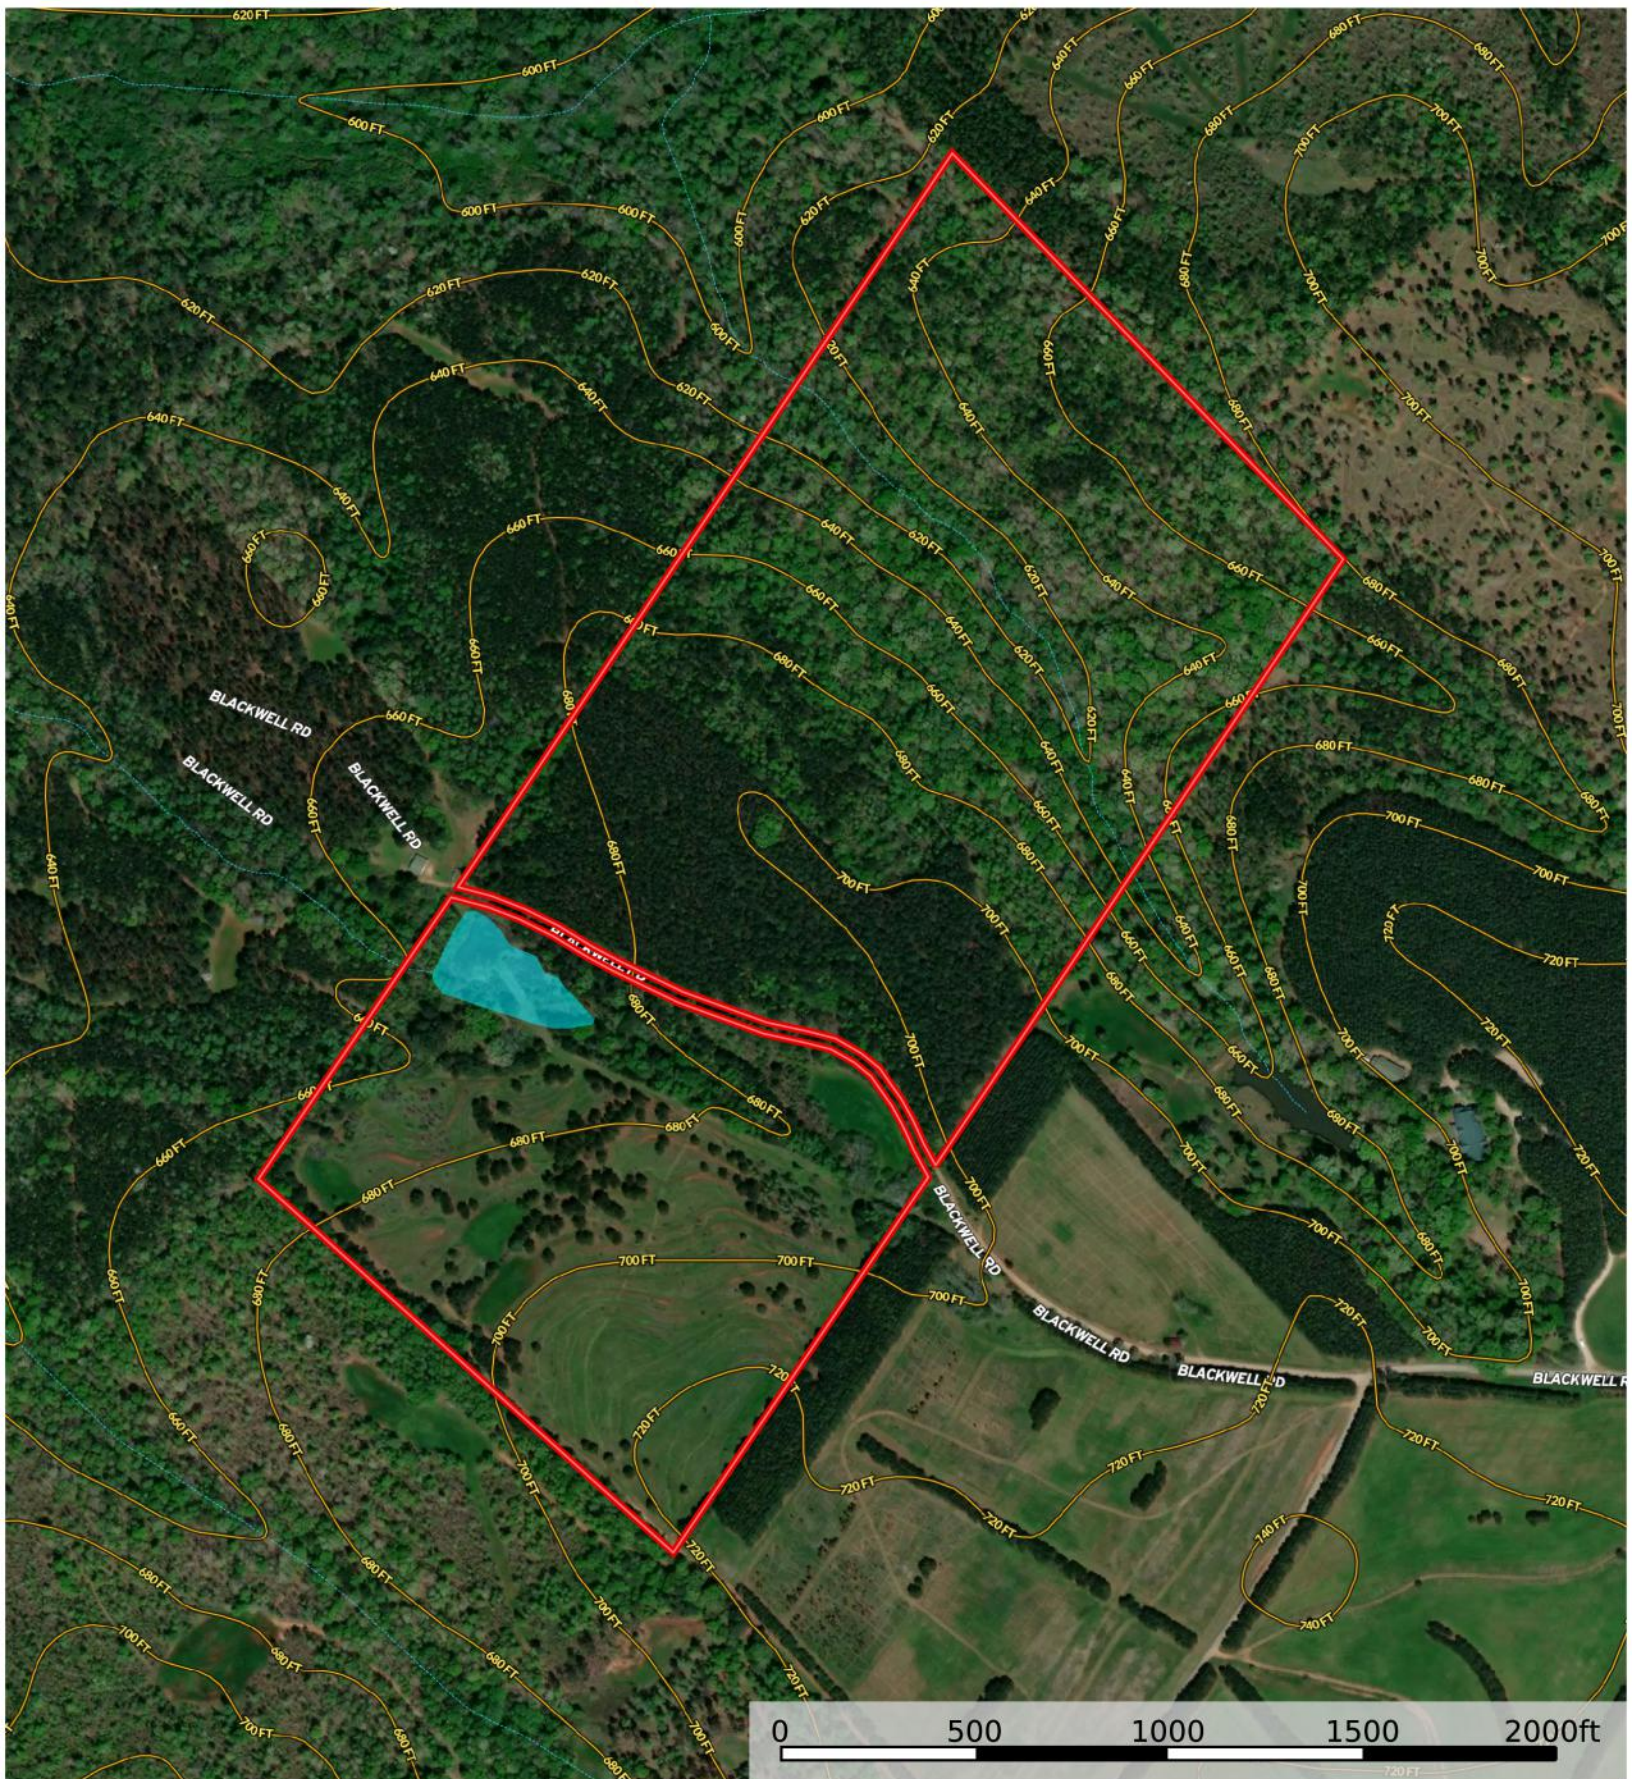

# 1330 Blackwell Road ~ Contour Lines Map

Morgan County, Georgia, 100.77 AC +/-

-  Boundary
-  Stream, Intermittent
-  River/Creek
-  Water Body