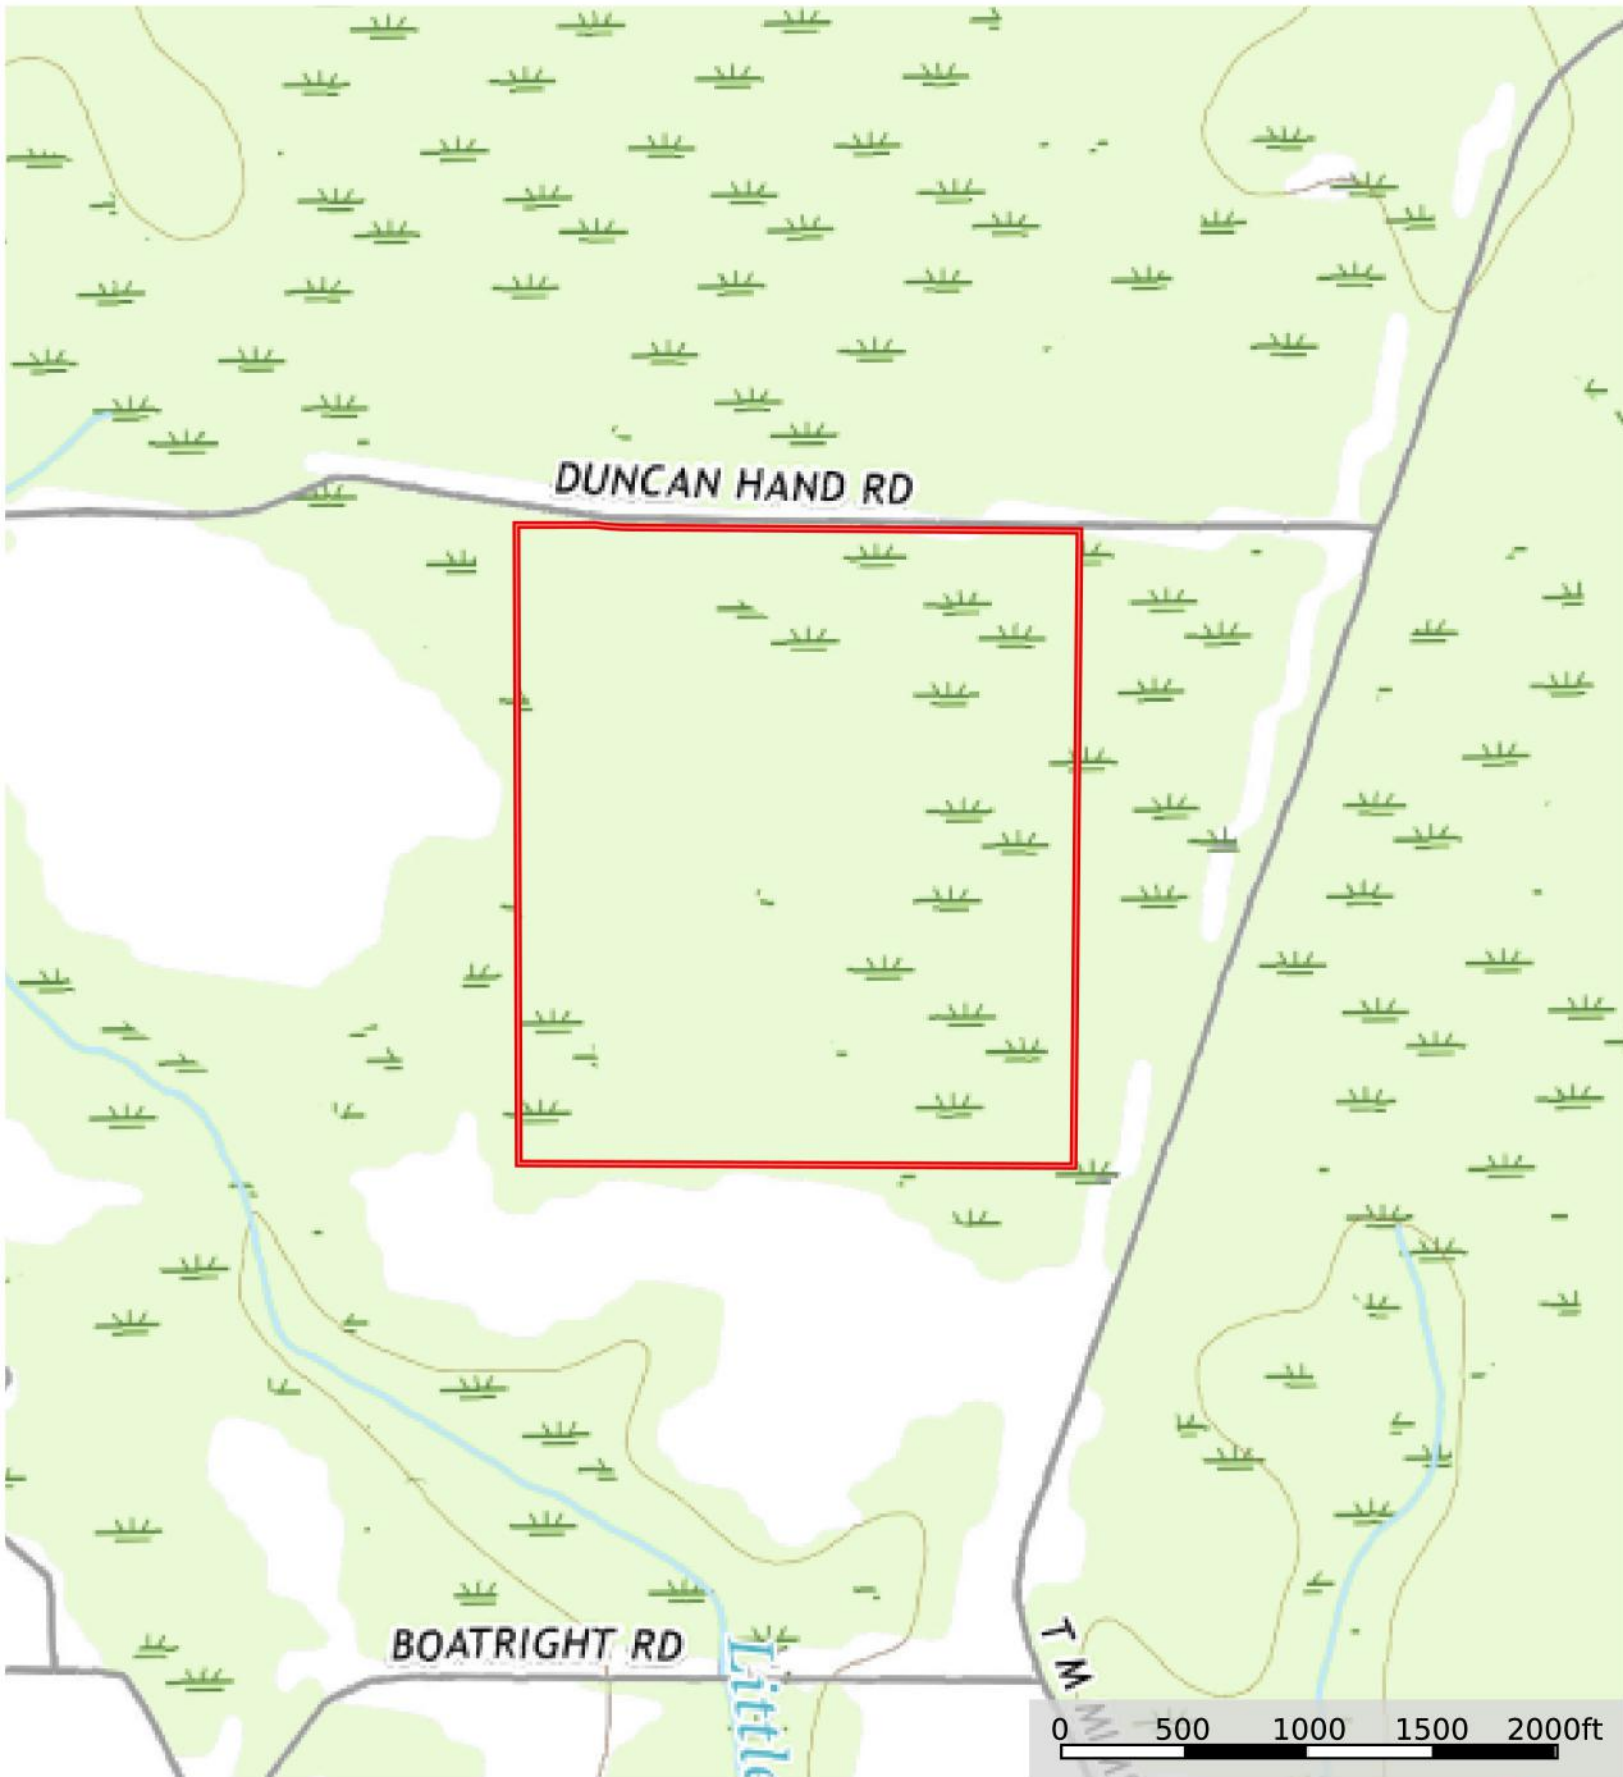

# Duncan Hand Road - Topography Map

Jeff Davis County, Georgia, 135 AC +/-

 Boundary