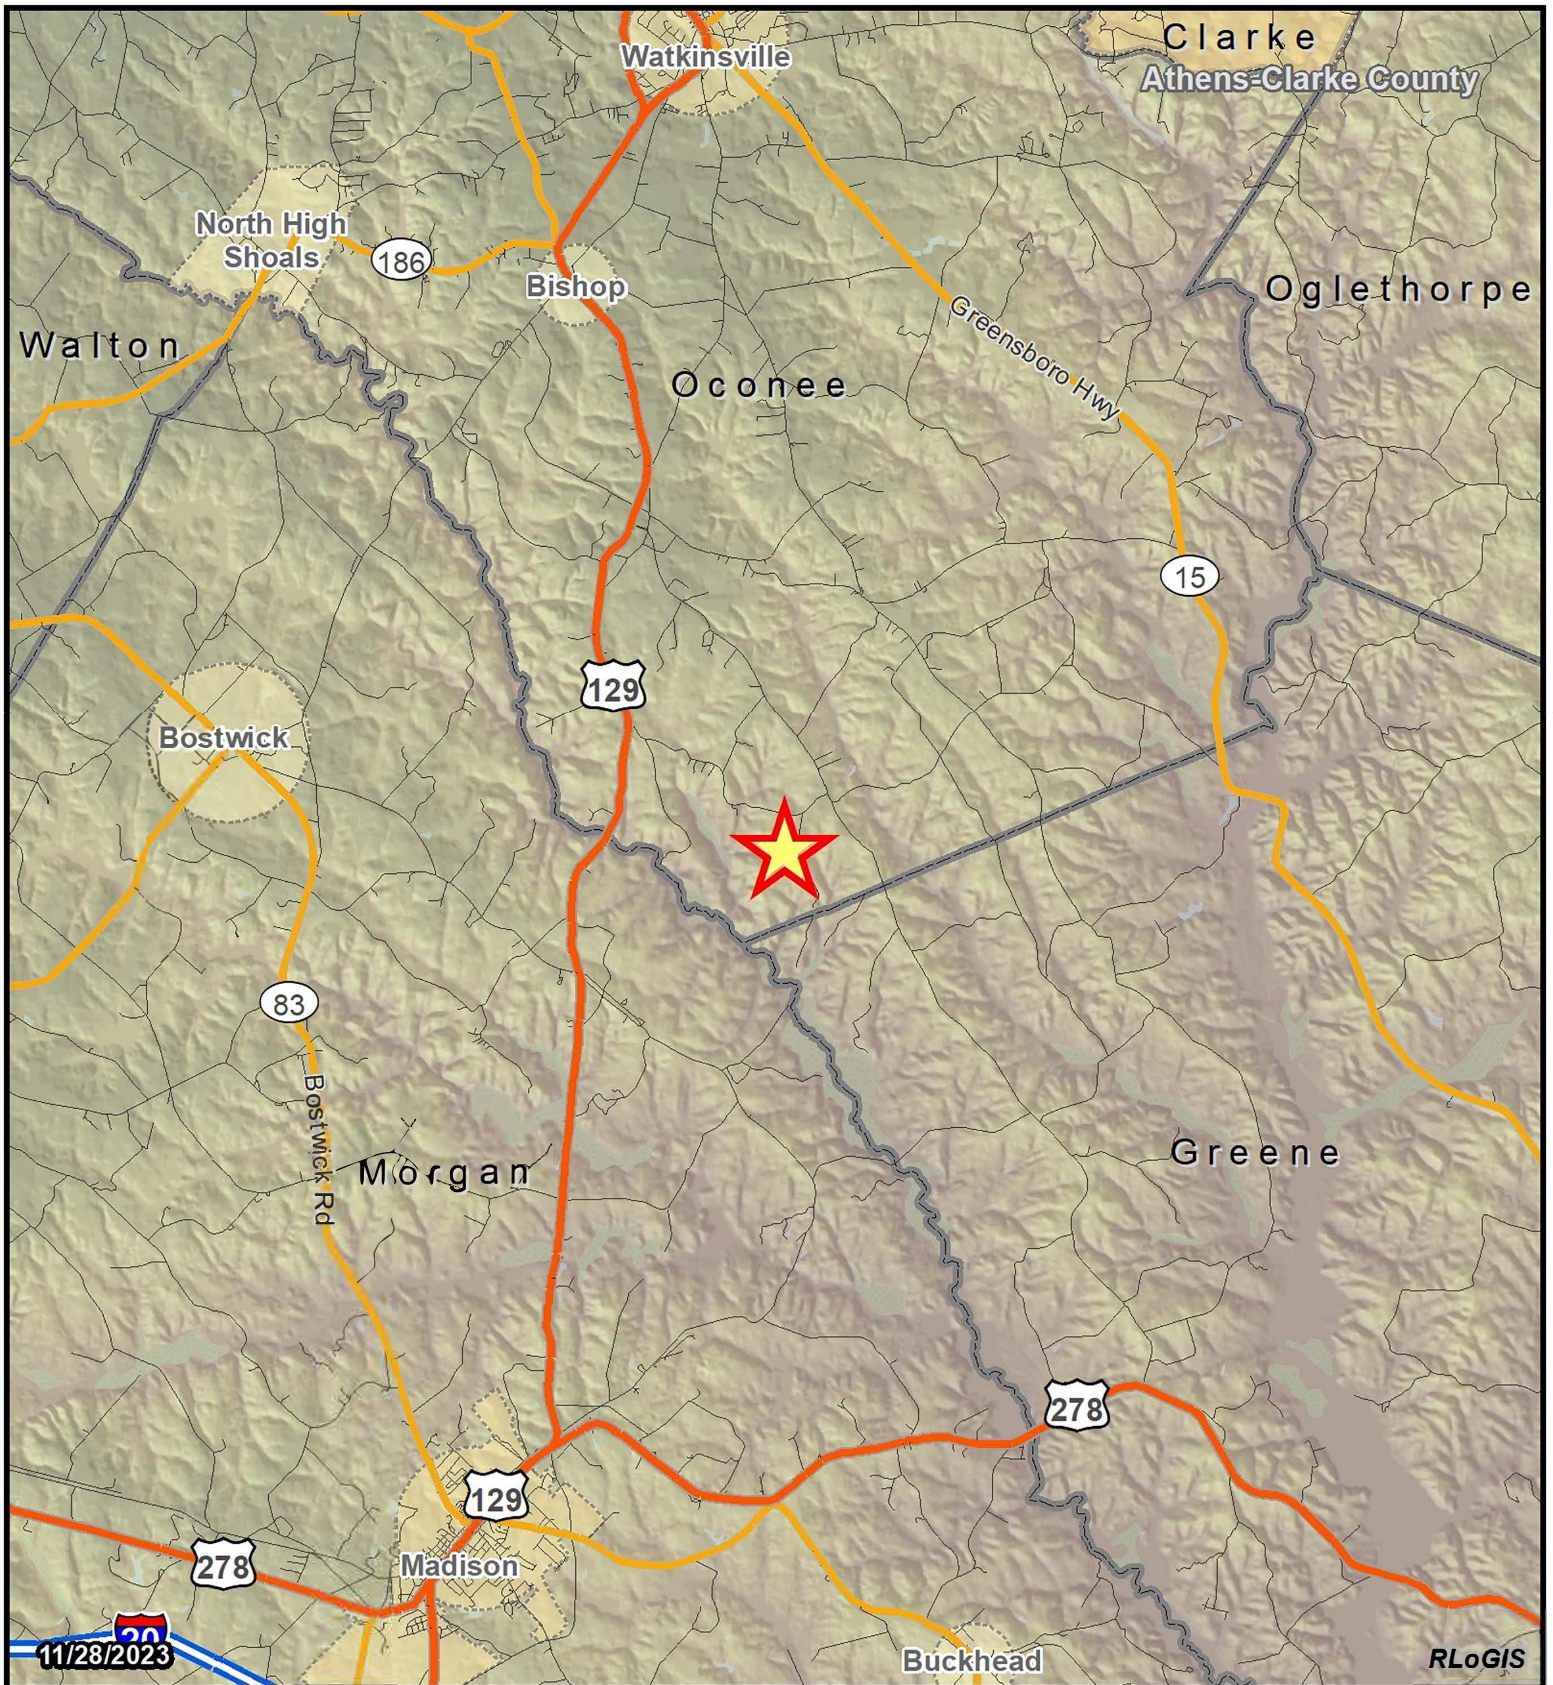

# Southern Land Exchange, LLC

Southern  
Land Exchange

**Oconee County, GA**  
**+/-53.26 Acres**

*This map is for illustrative purposes only. There is no warranty on acreage, explicit or implied*