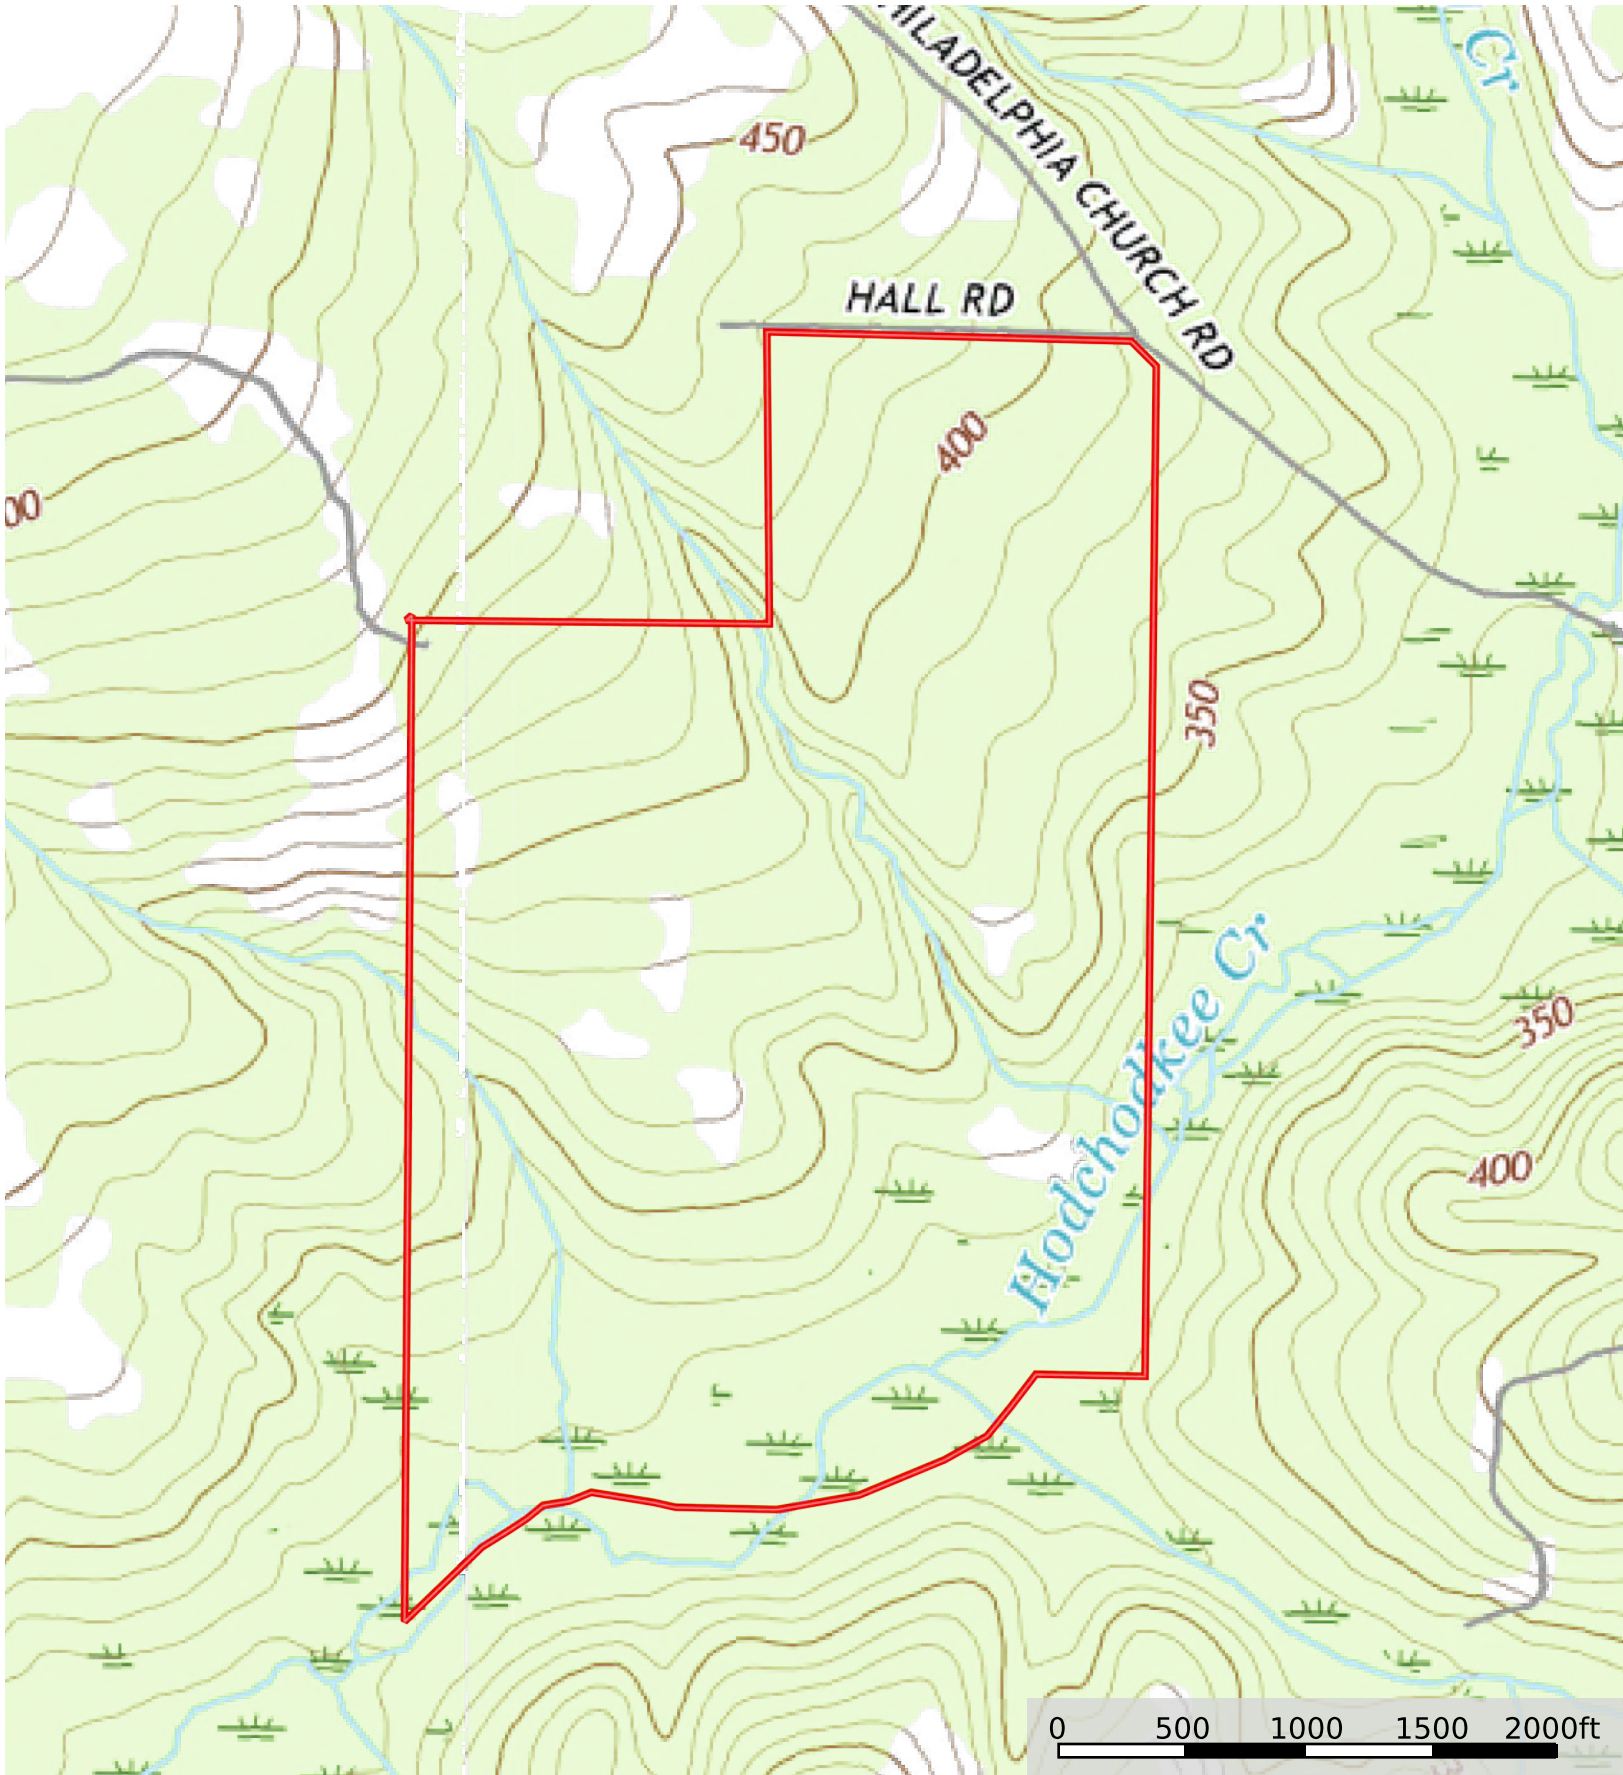

# Hodchodkee Creek Hunting Lodge

Stewart County, Georgia, 282 AC +/-

 Boundary