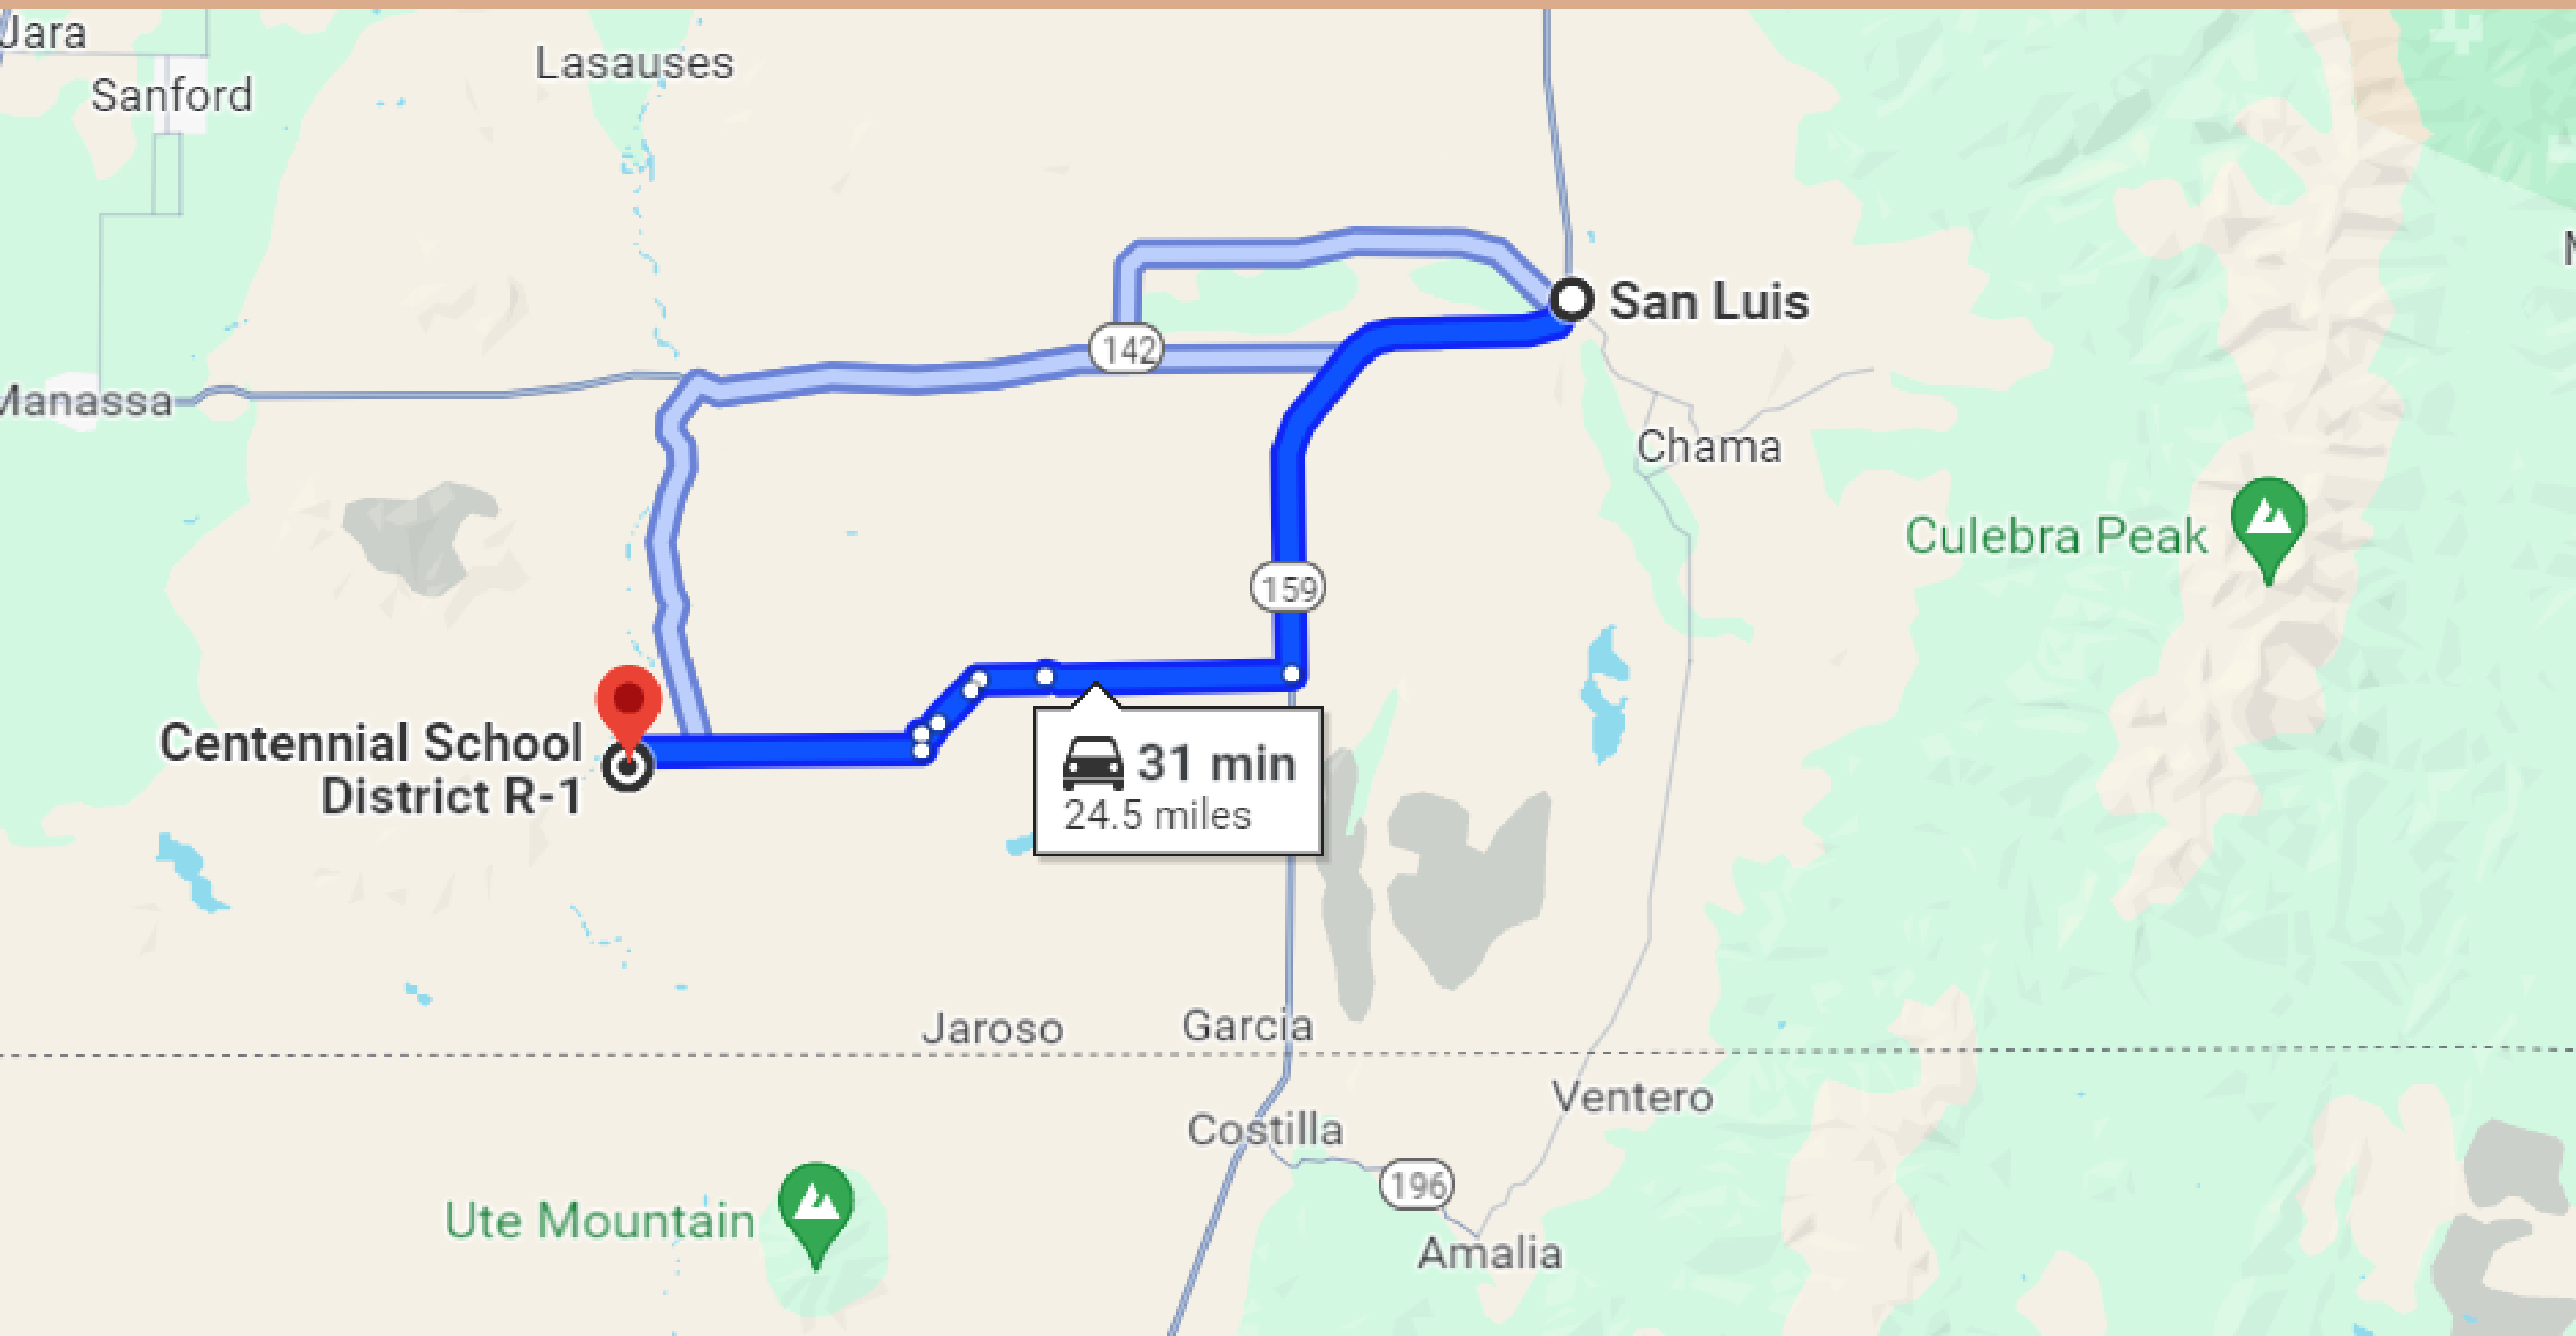

4 HRS & 9 MIN'S DRIVE TO DENVER

31-MINUTE DRIVE TO SAN LUIS TOWN

42-MINUTE DRIVE TO FORT GARLAND TOWN