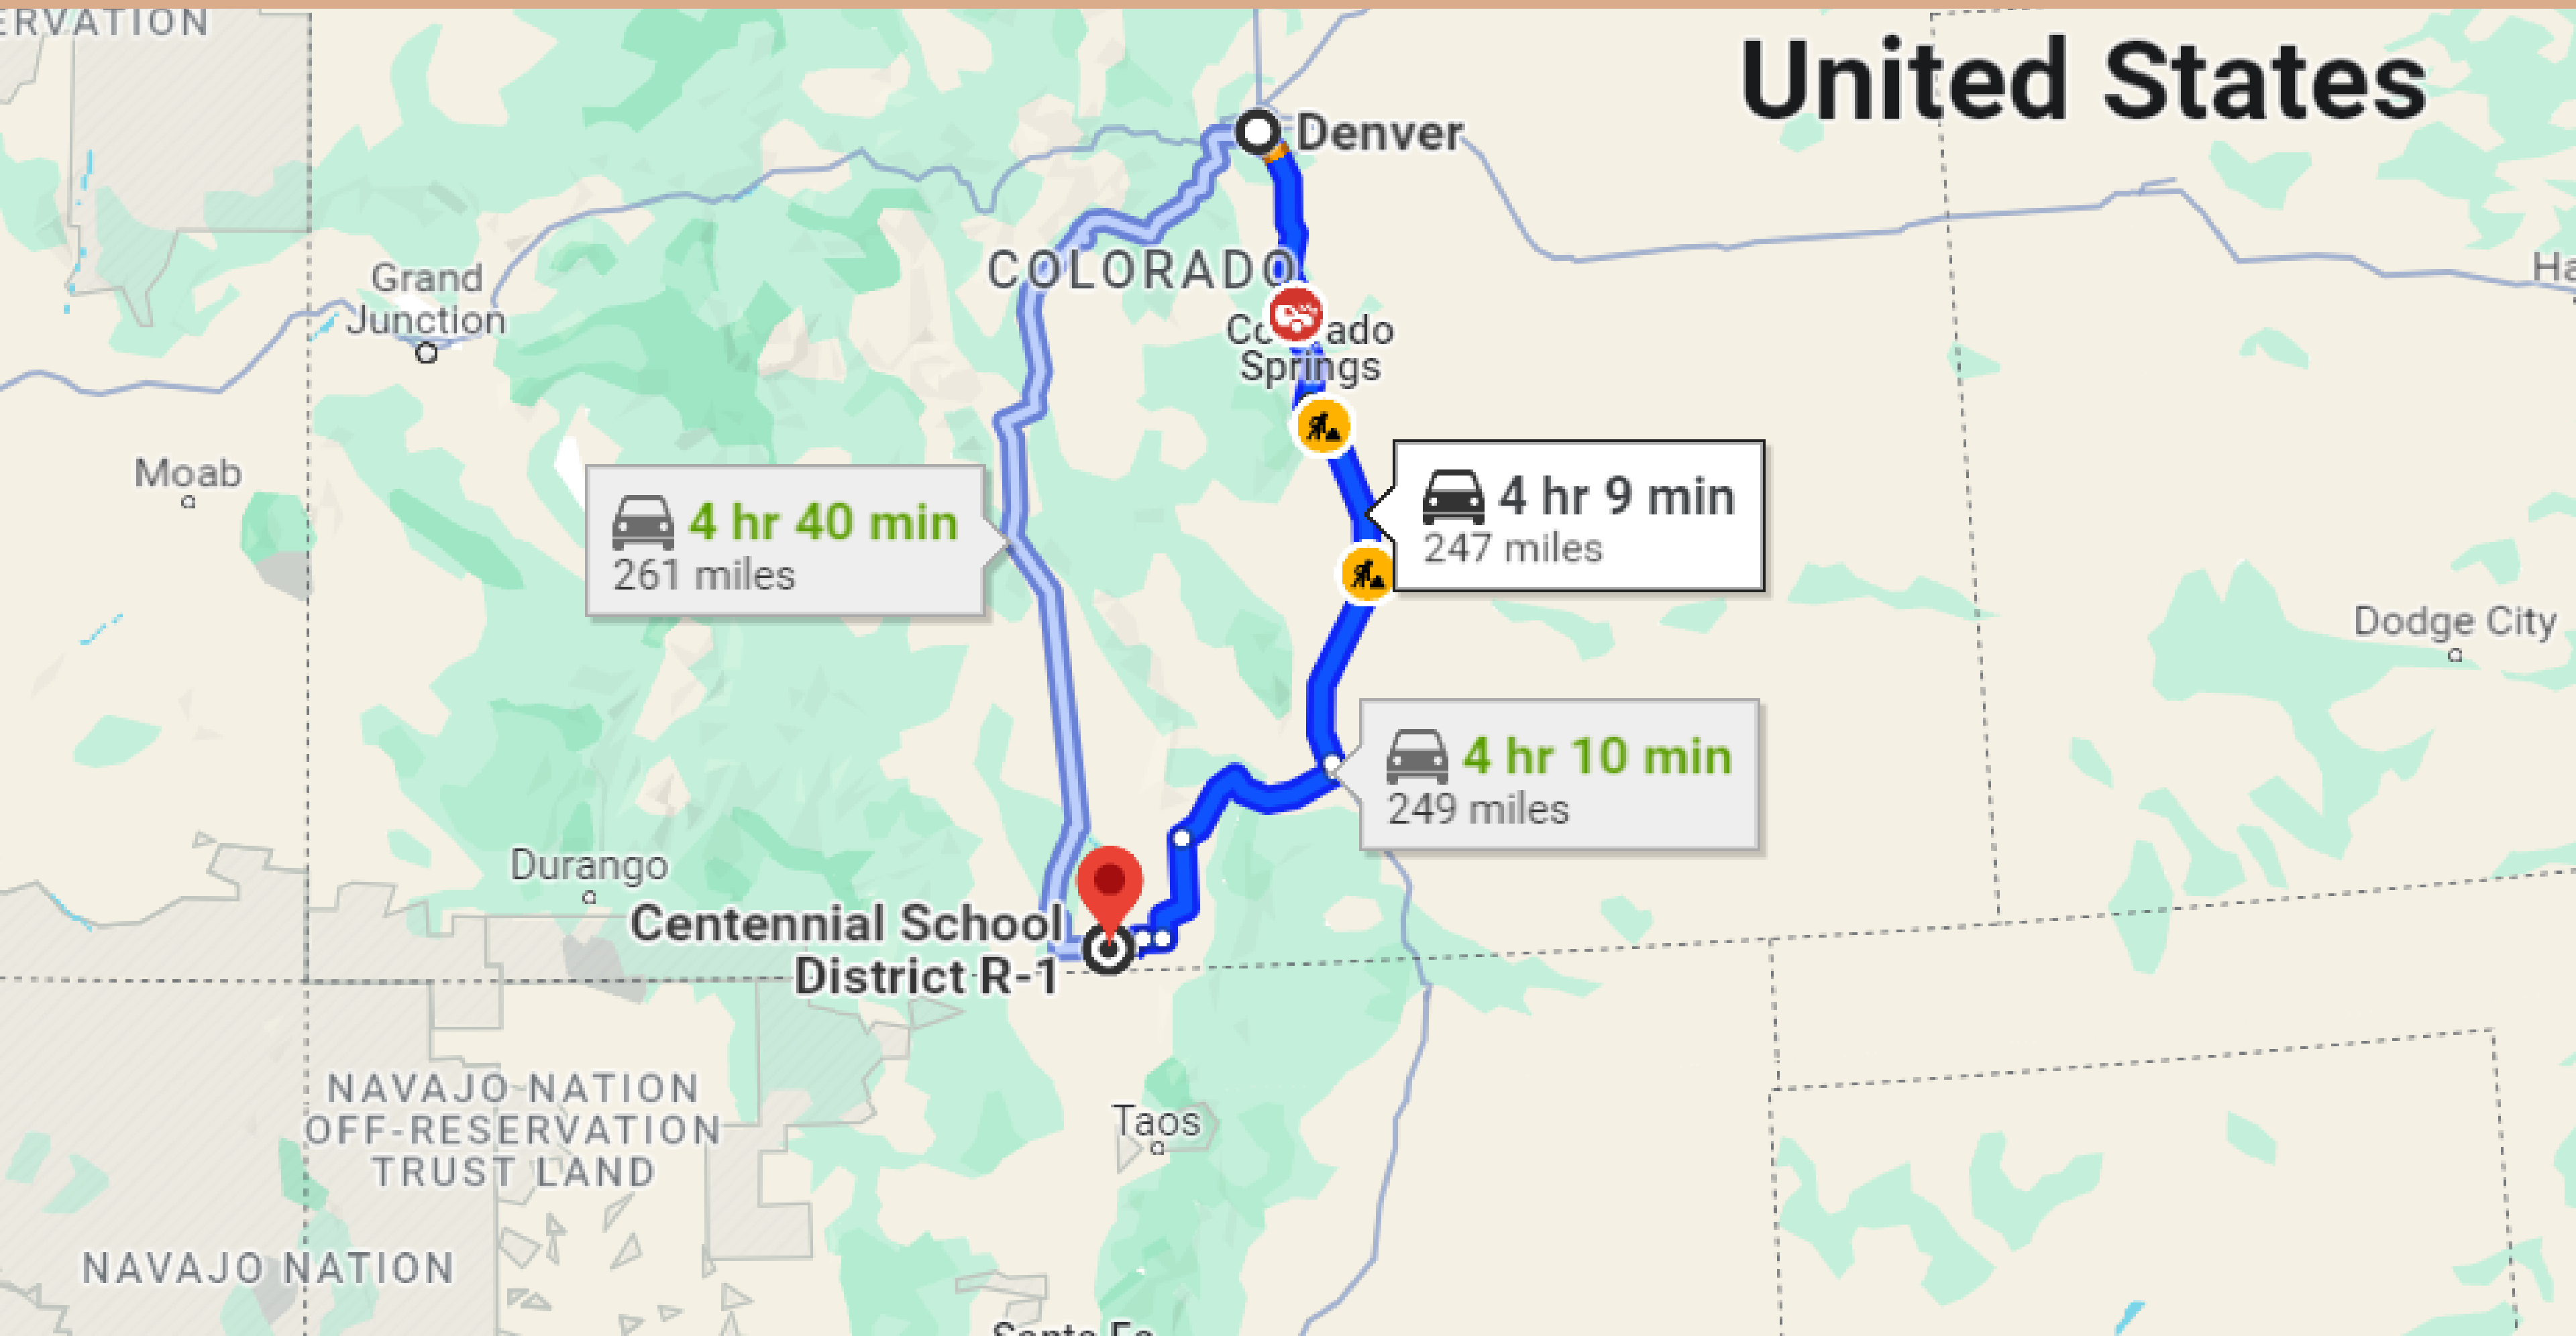

4 HRS & 9 MIN'S DRIVE TO DENVER

31-MINUTE DRIVE TO SAN LUIS TOWN

42-MINUTE DRIVE TO FORT GARLAND TOWN