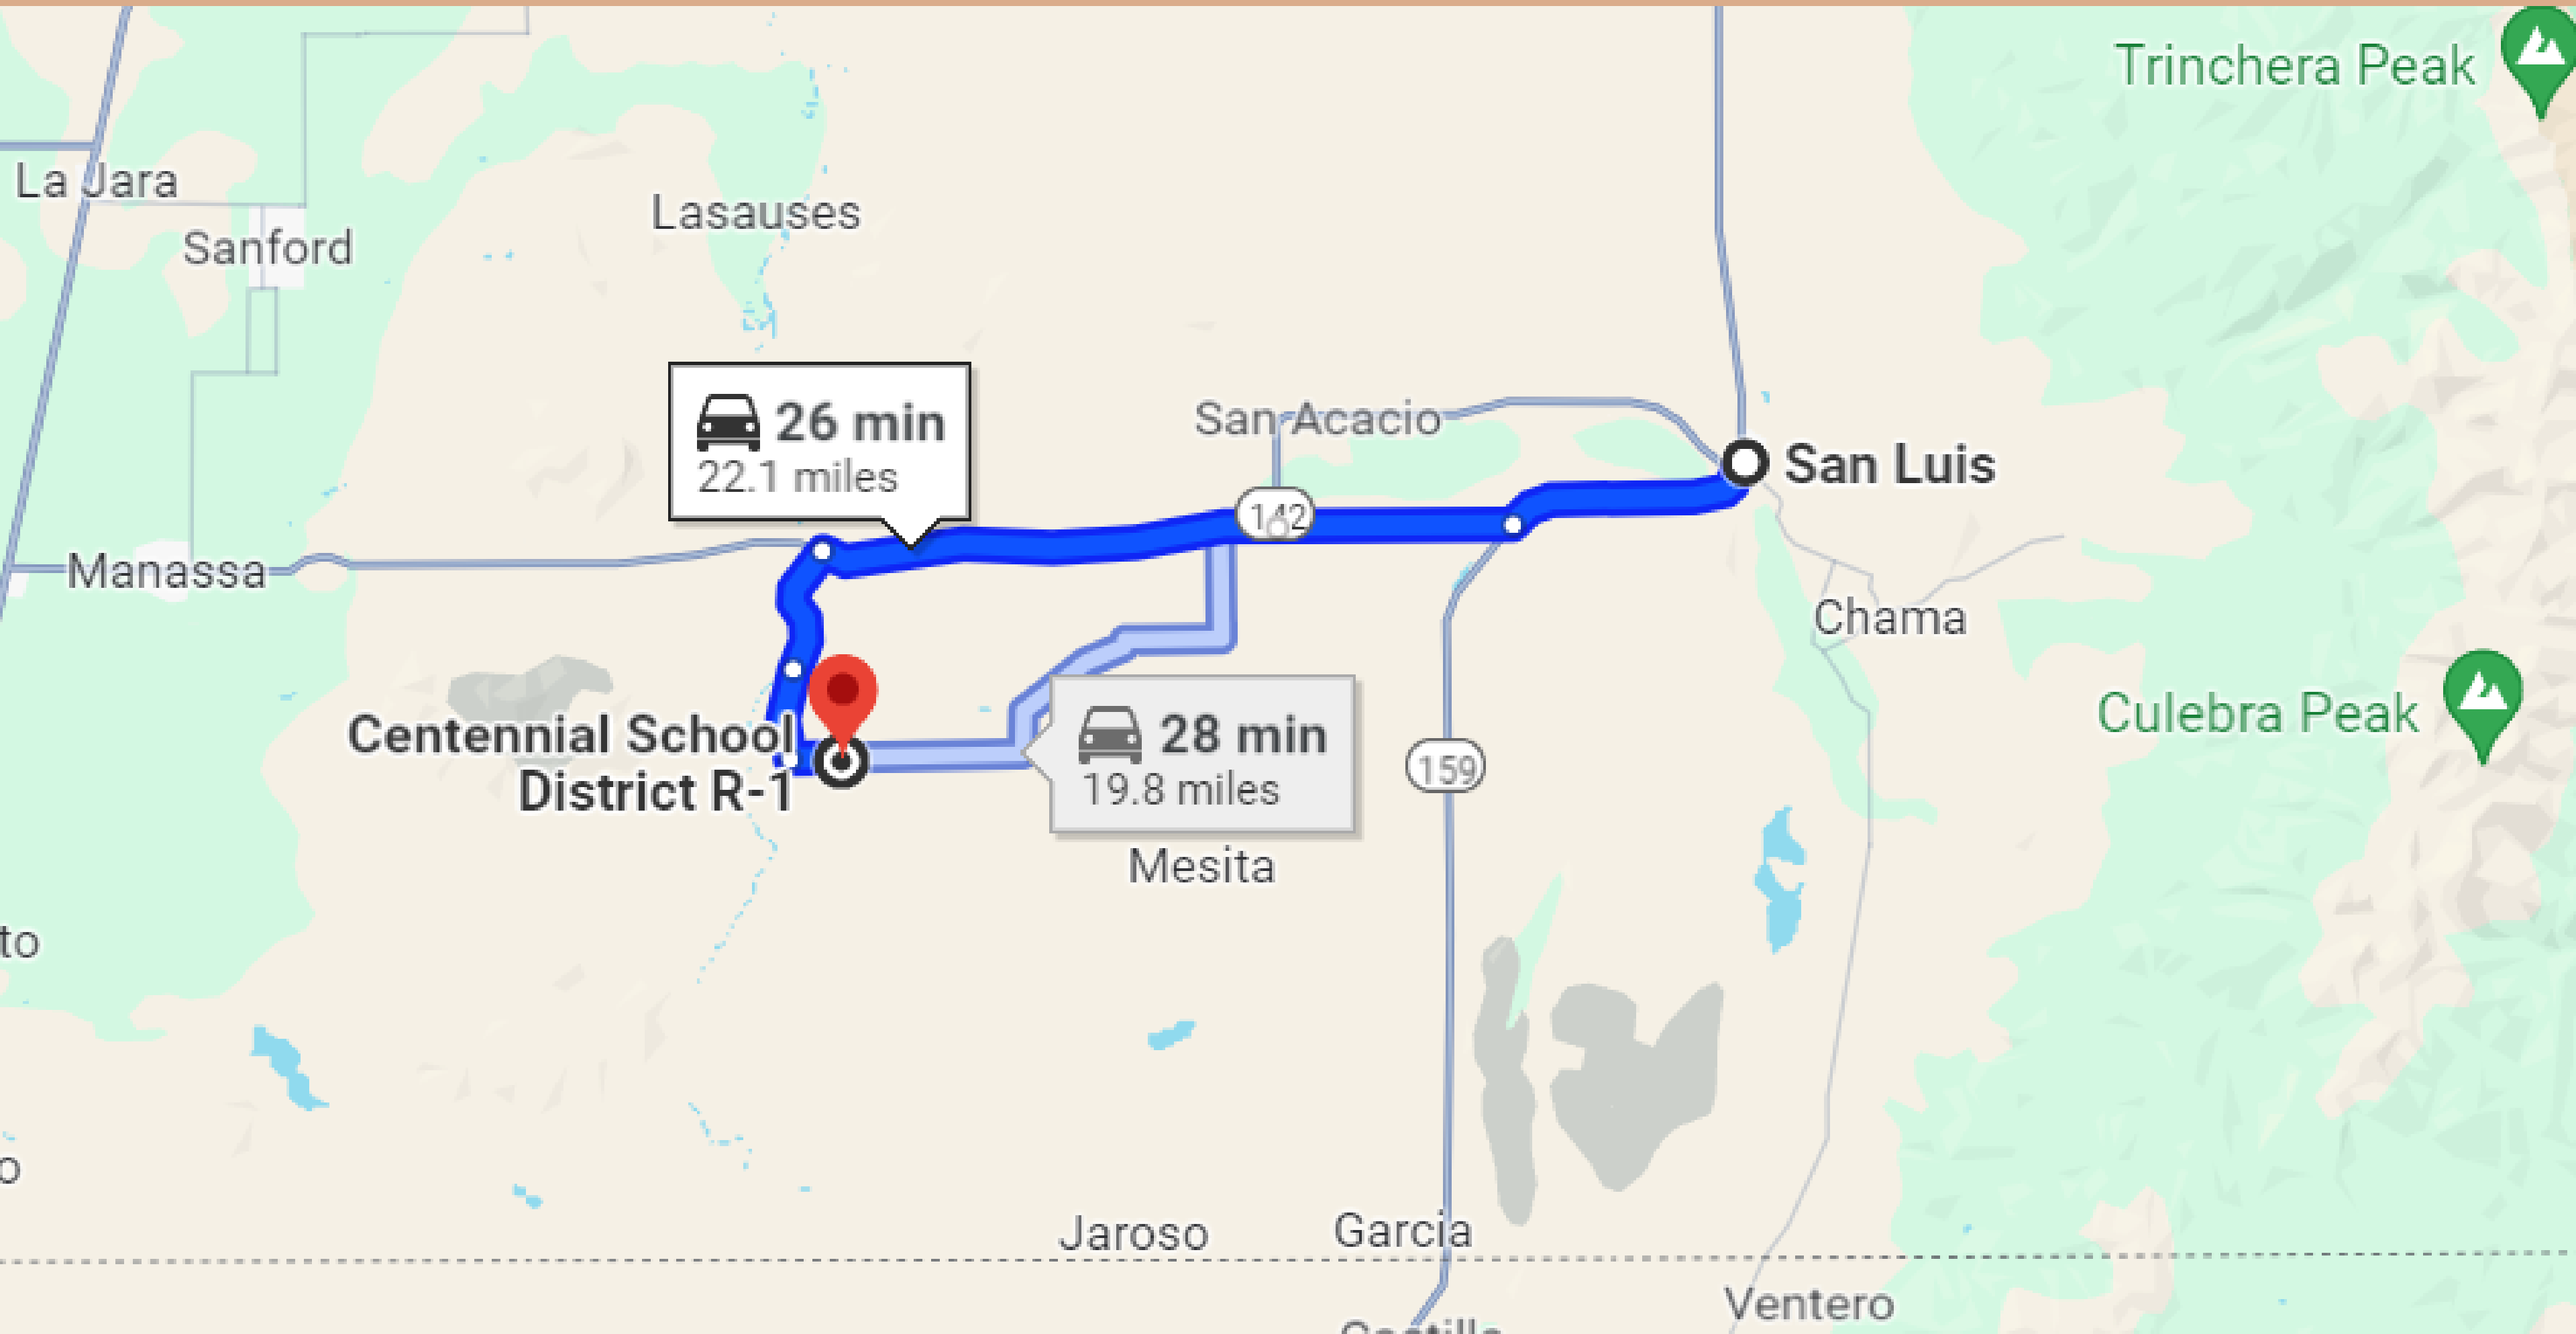

4 HRS & 2 MIN'S DRIVE TO DENVER

26-MINUTE DRIVE TO SAN LUIS TOWN

42-MINUTE DRIVE TO BLANCA TOWN