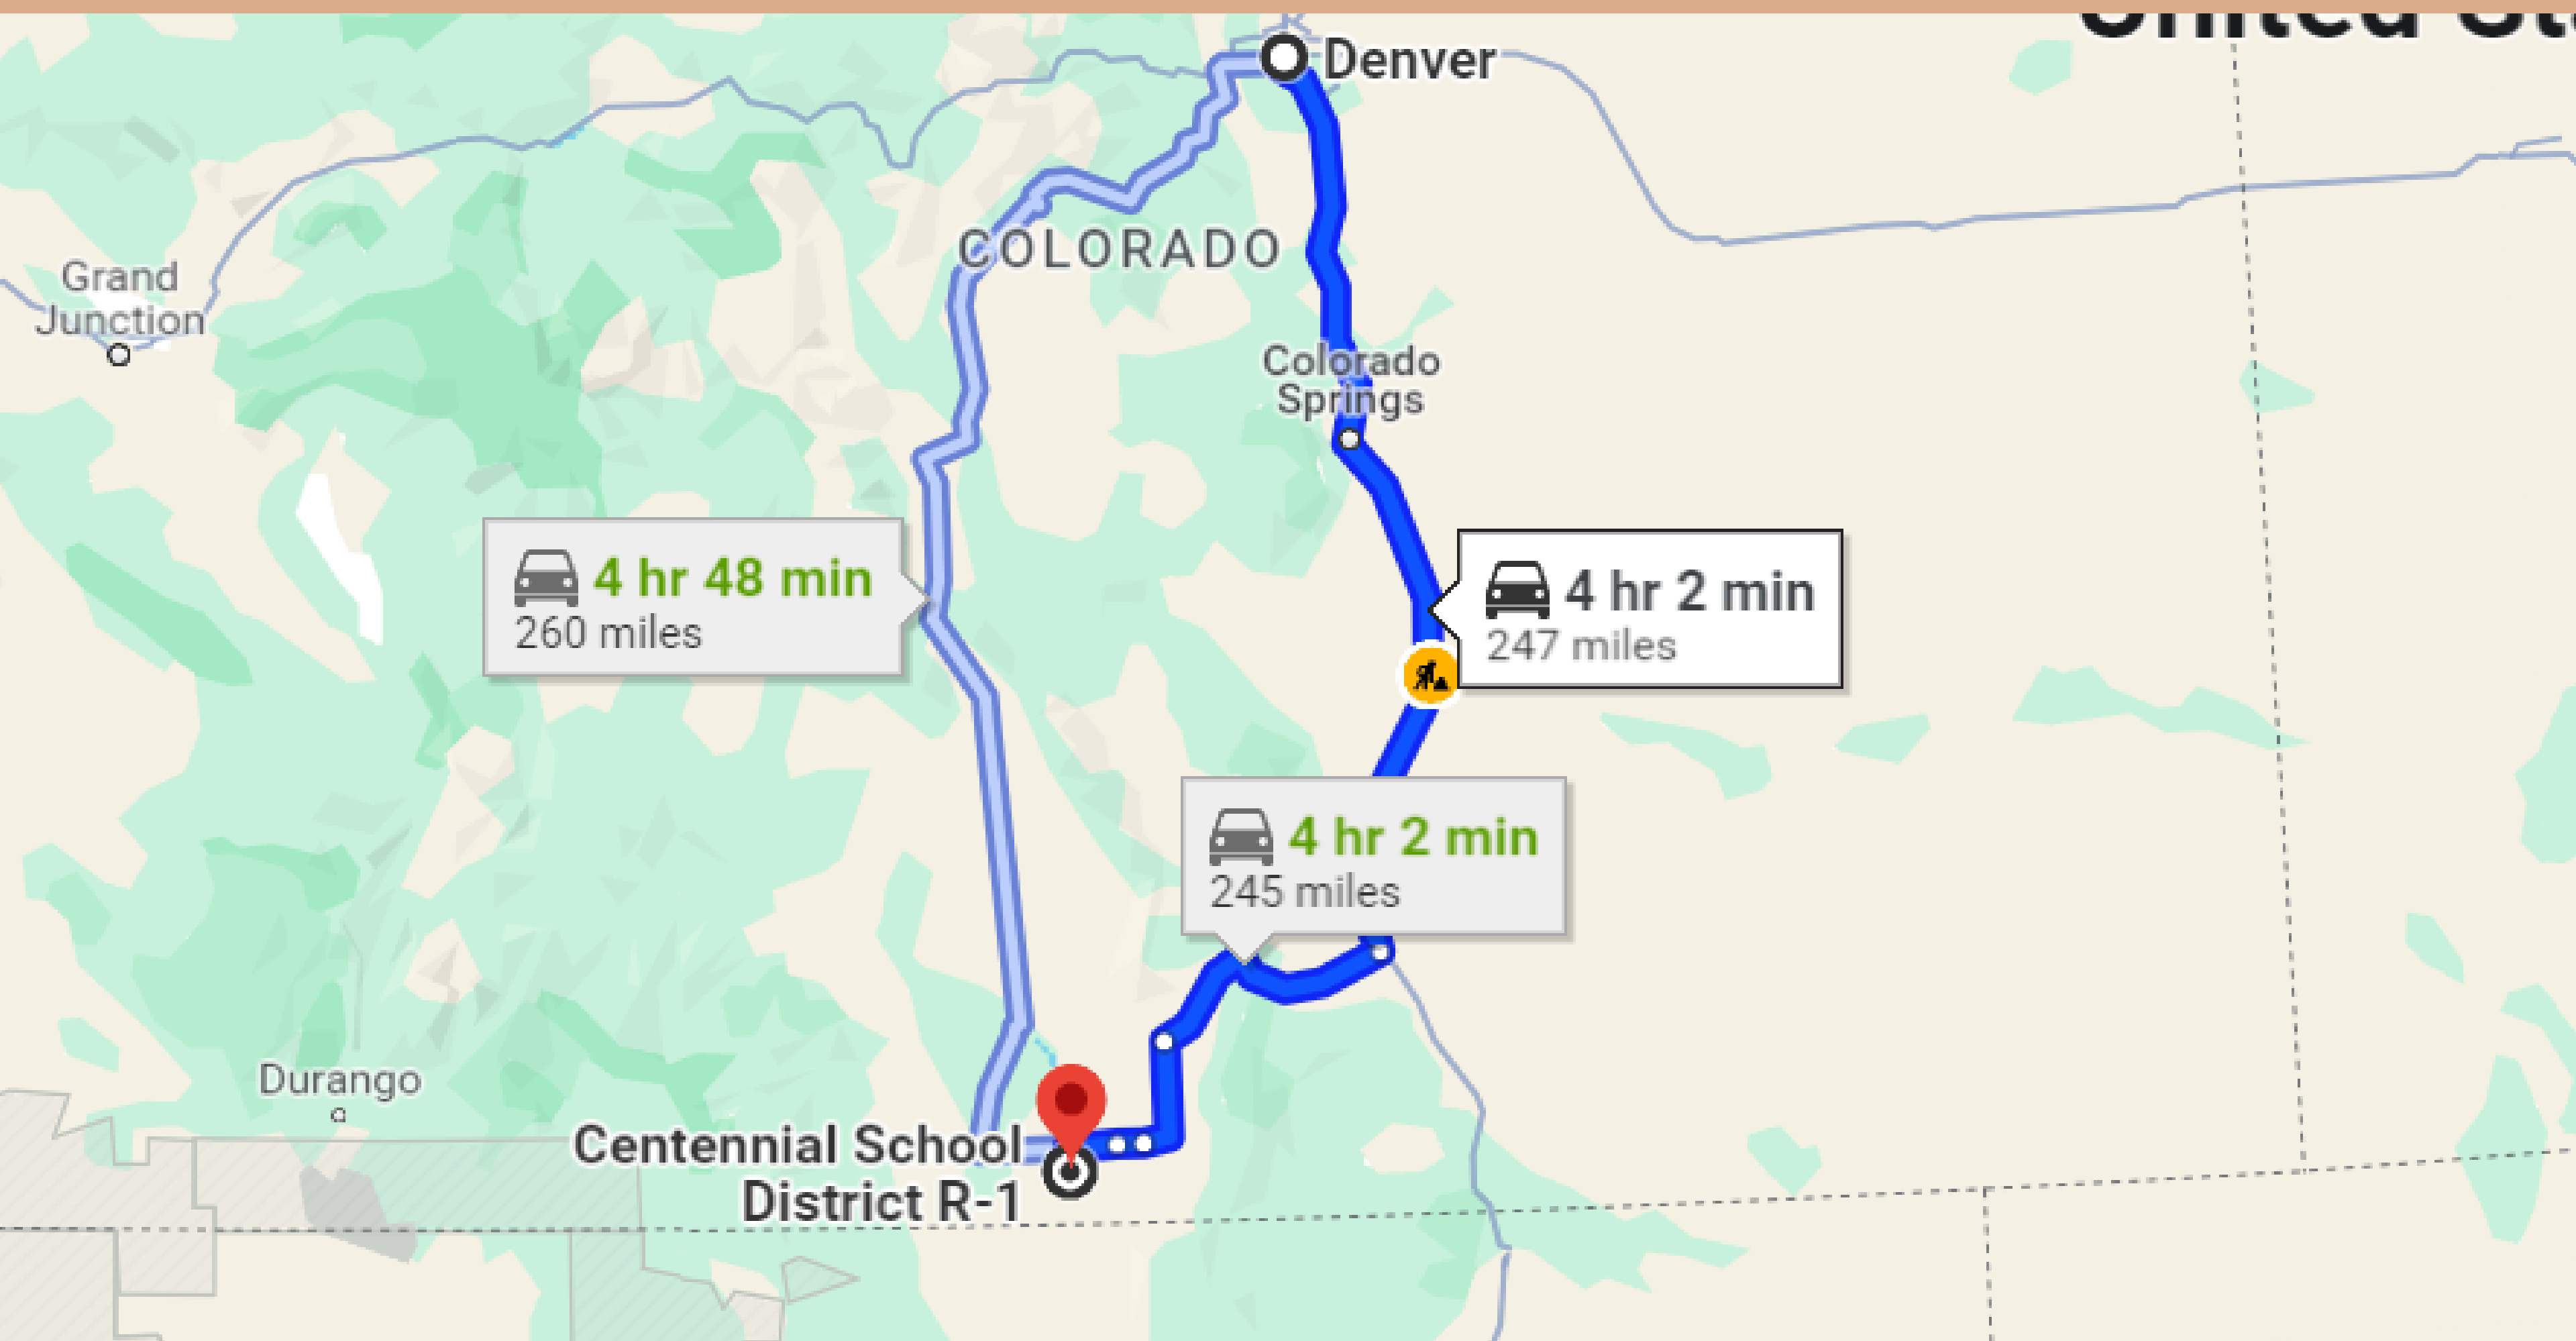

4 HRS & 2 MIN'S DRIVE TO DENVER

26-MINUTE DRIVE TO SAN LUIS TOWN

42-MINUTE DRIVE TO BLANCA TOWN