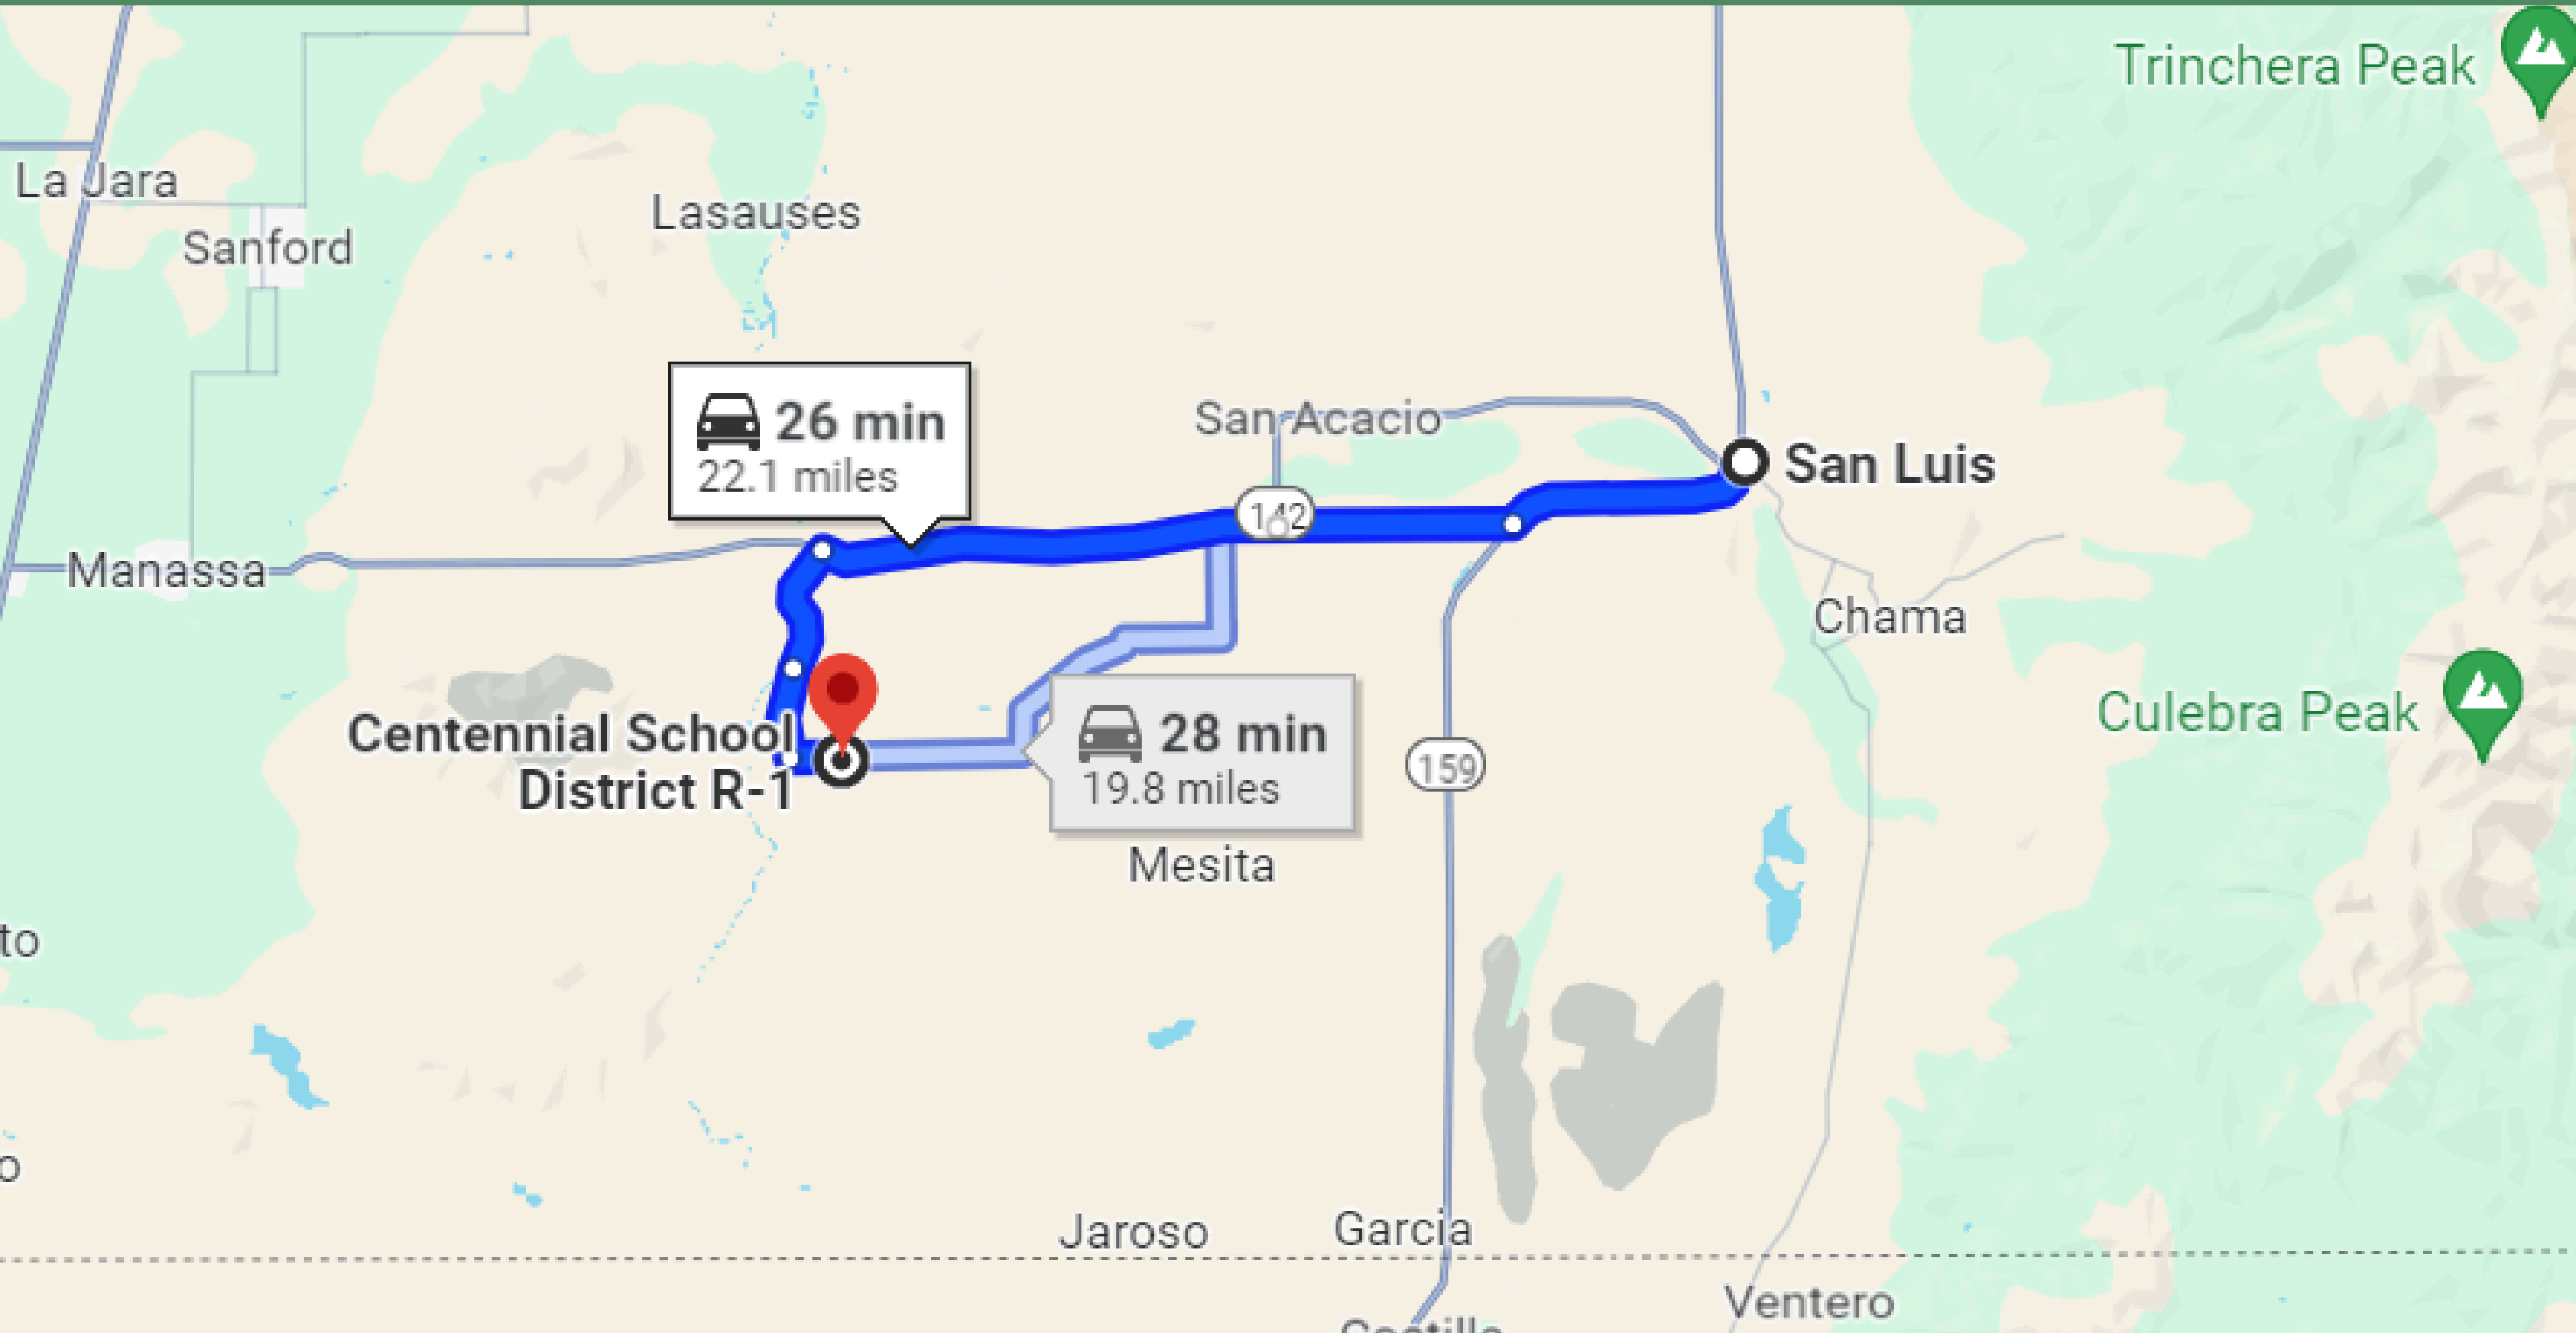

# 4 HRS DRIVE TO DENVER

# 26- MINUTE DRIVE TO SAN LUIS TOWN

# 42-MINUTE DRIVE TO BLANCA TOWN