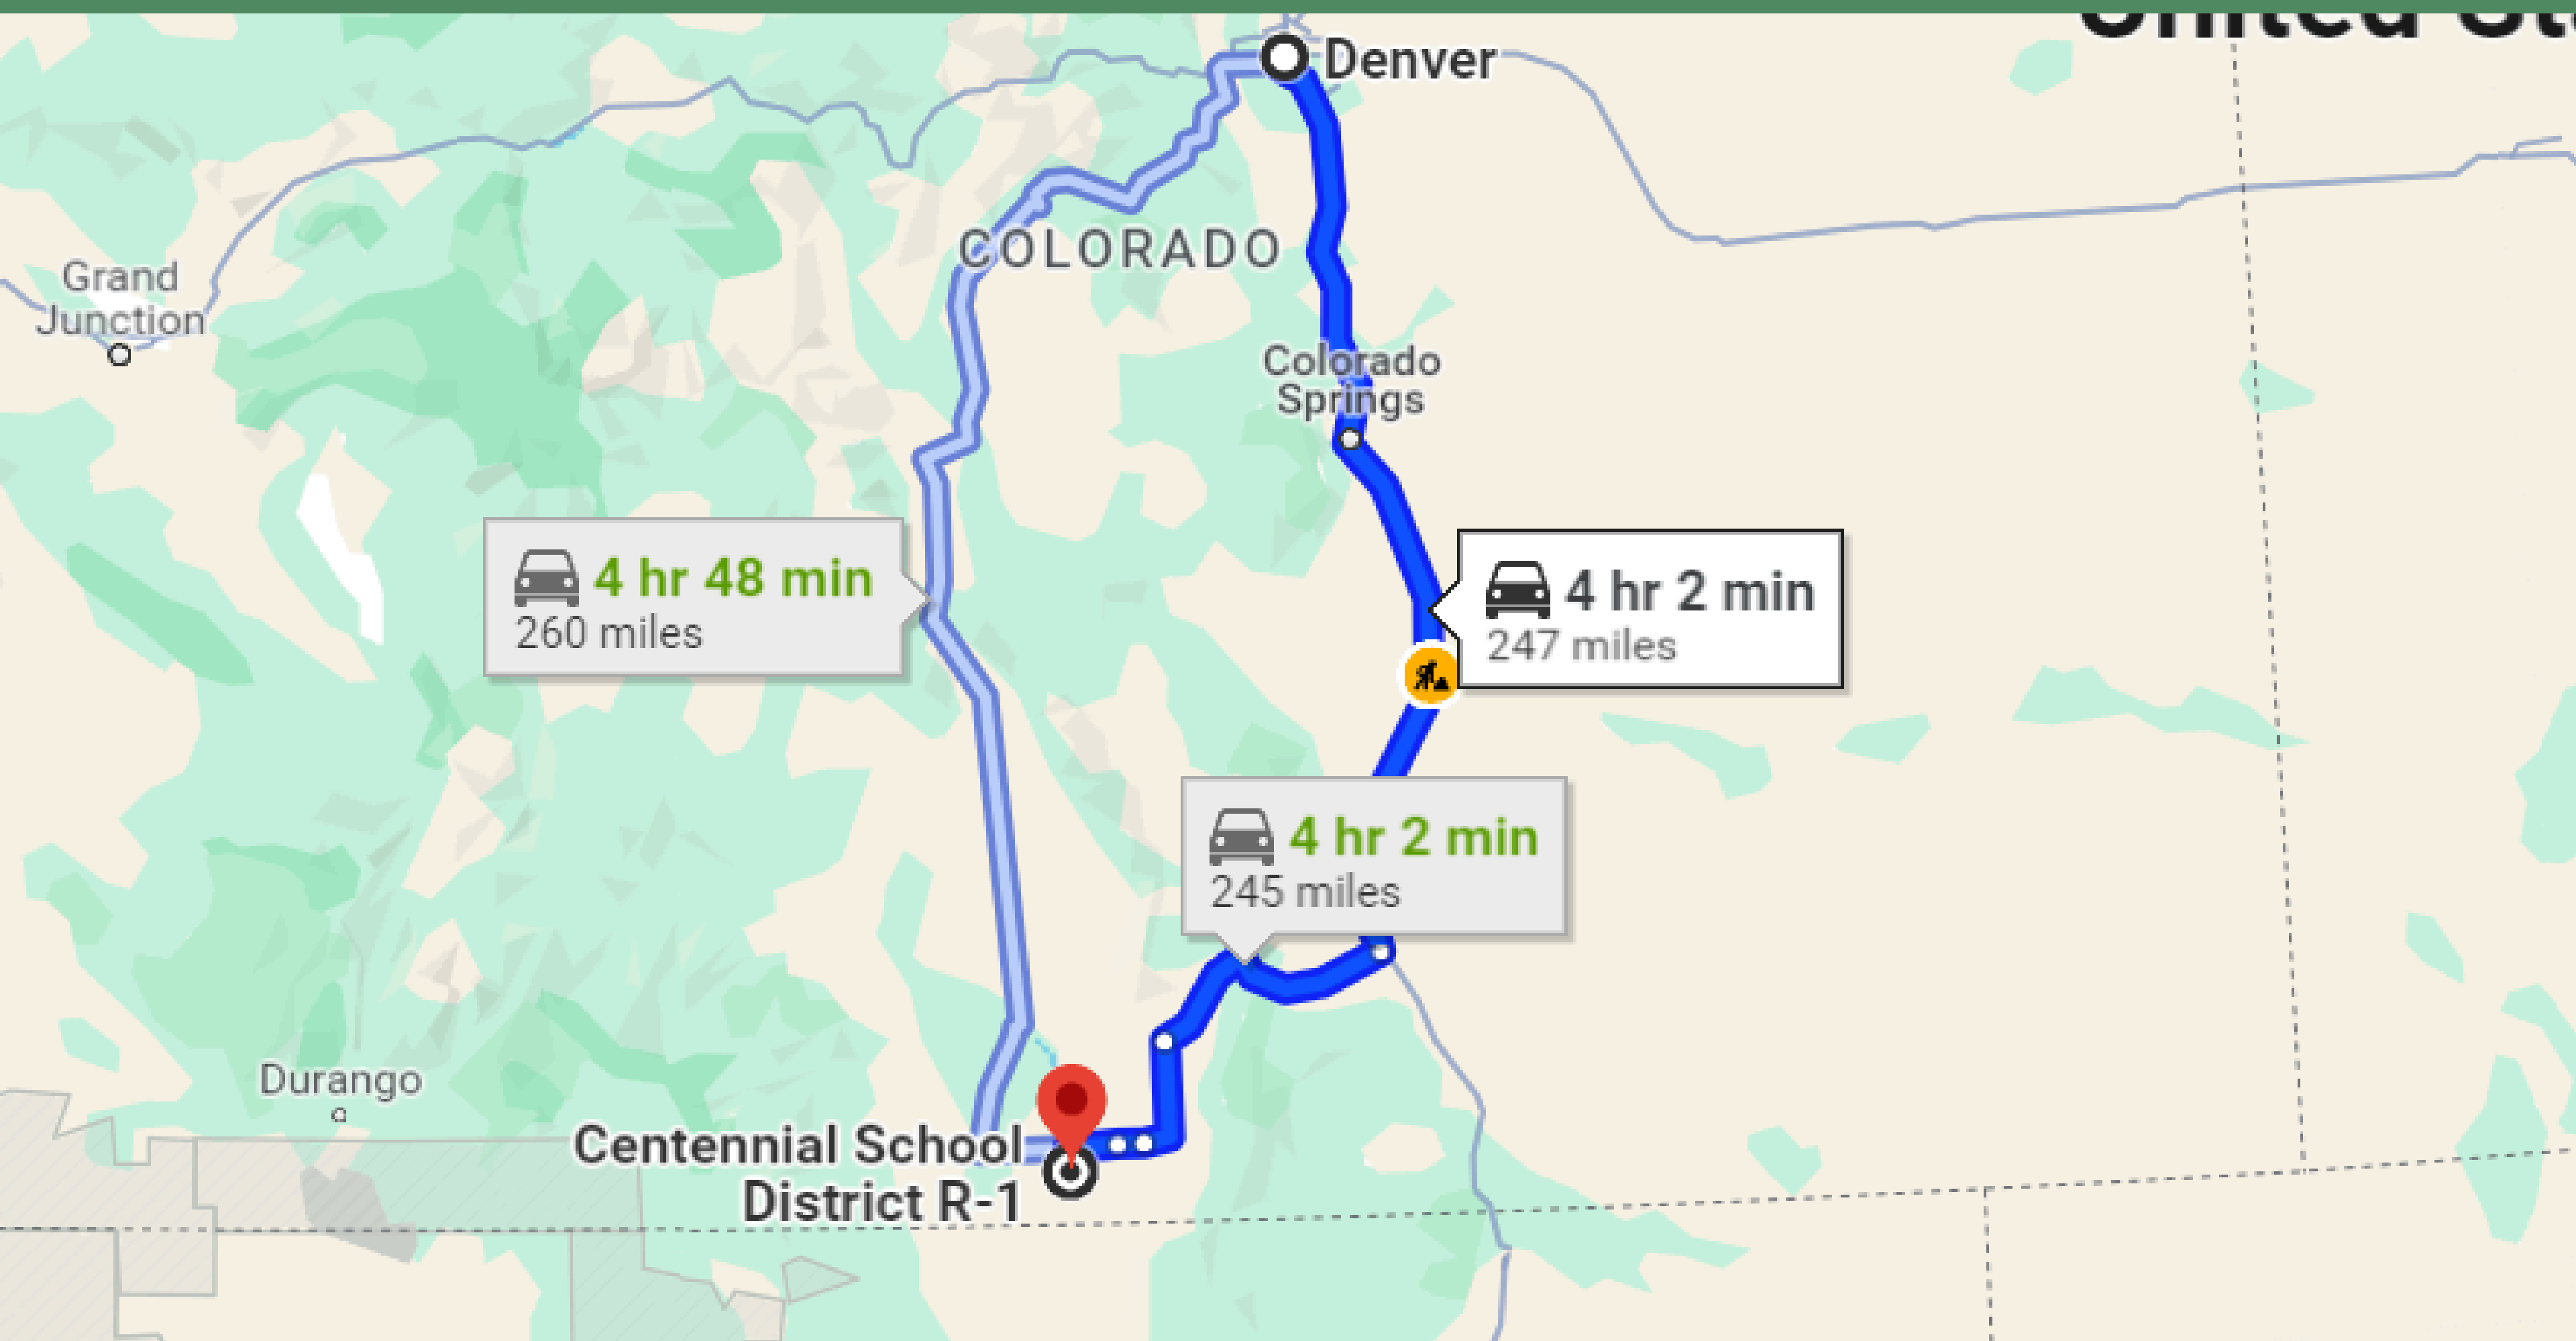

# 4 HRS DRIVE TO DENVER

# 26- MINUTE DRIVE TO SAN LUIS TOWN

# 42-MINUTE DRIVE TO BLANCA TOWN