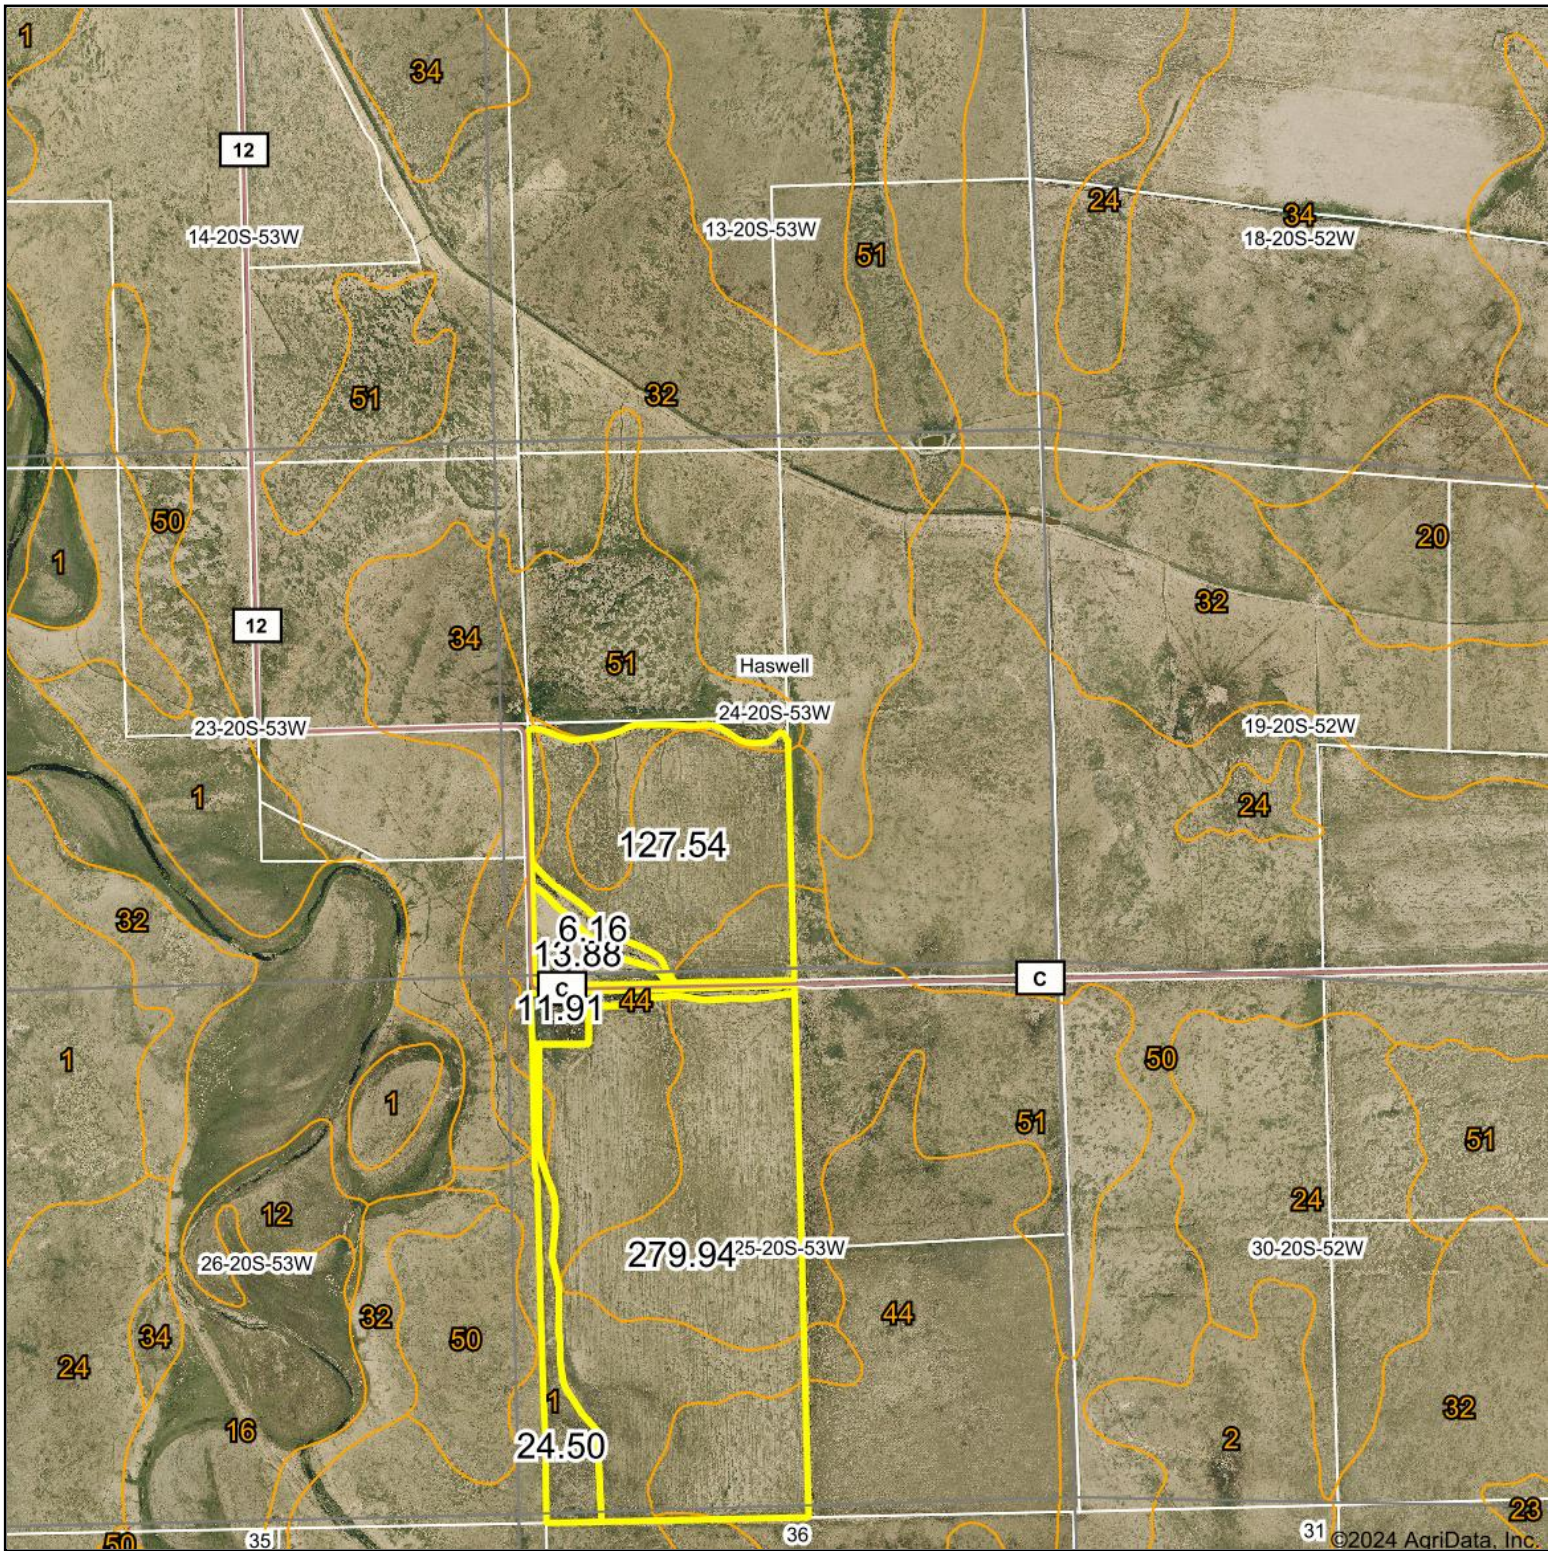

Aerial Map

Boundary Center: 38.291007, -103.295079

25-20S-53W
Kiowa County
Colorado

2/15/2024