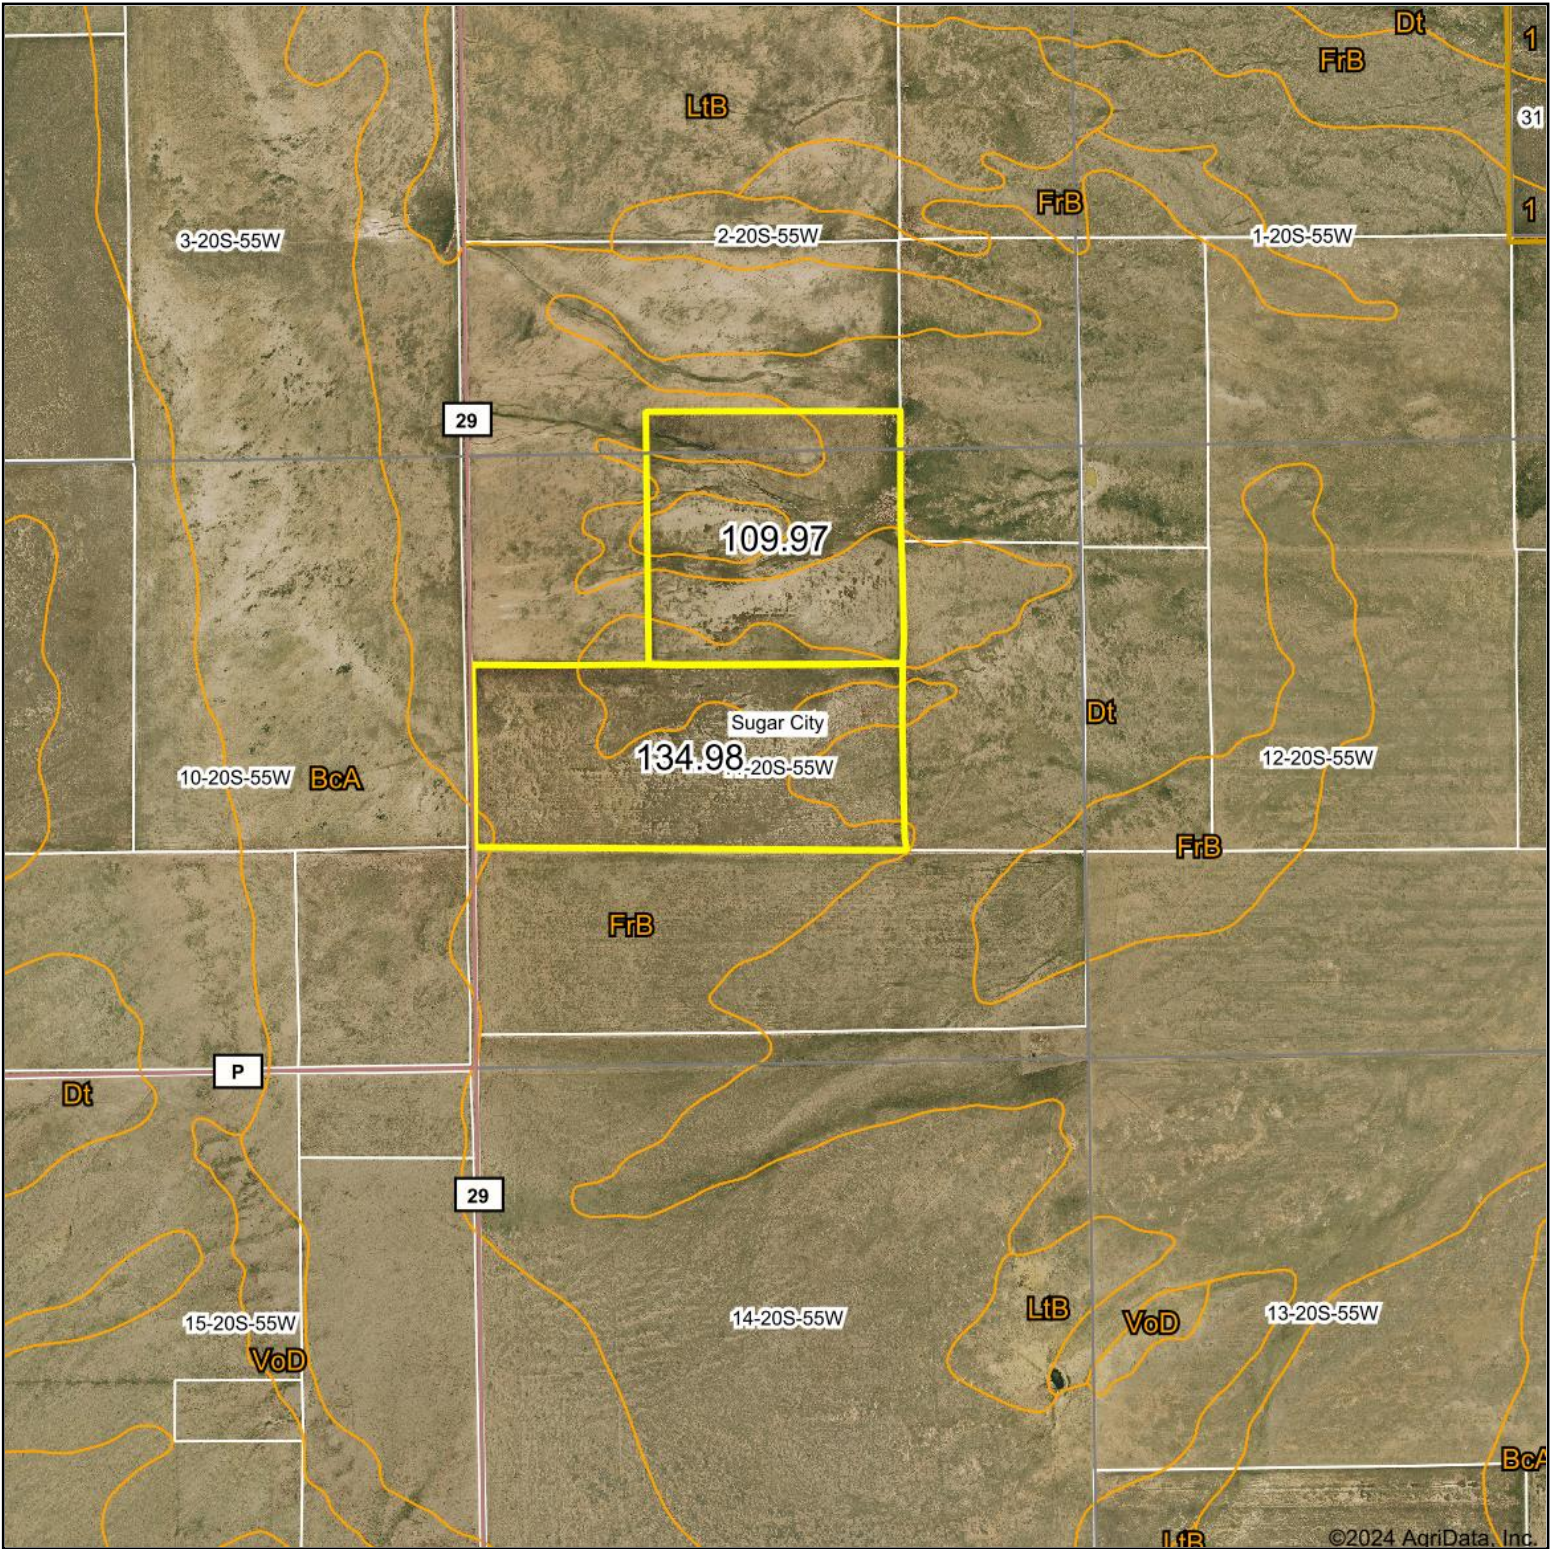

Aerial Map

Boundary Center: 38.333326, -103.531872

11-20S-55W
Crowley County
Colorado

Maps Provided By:

© AgriData, Inc. 2023 www.AgriDataInc.com

2/15/2024

Field borders provided by Farm Service Agency as of 5/21/2008.