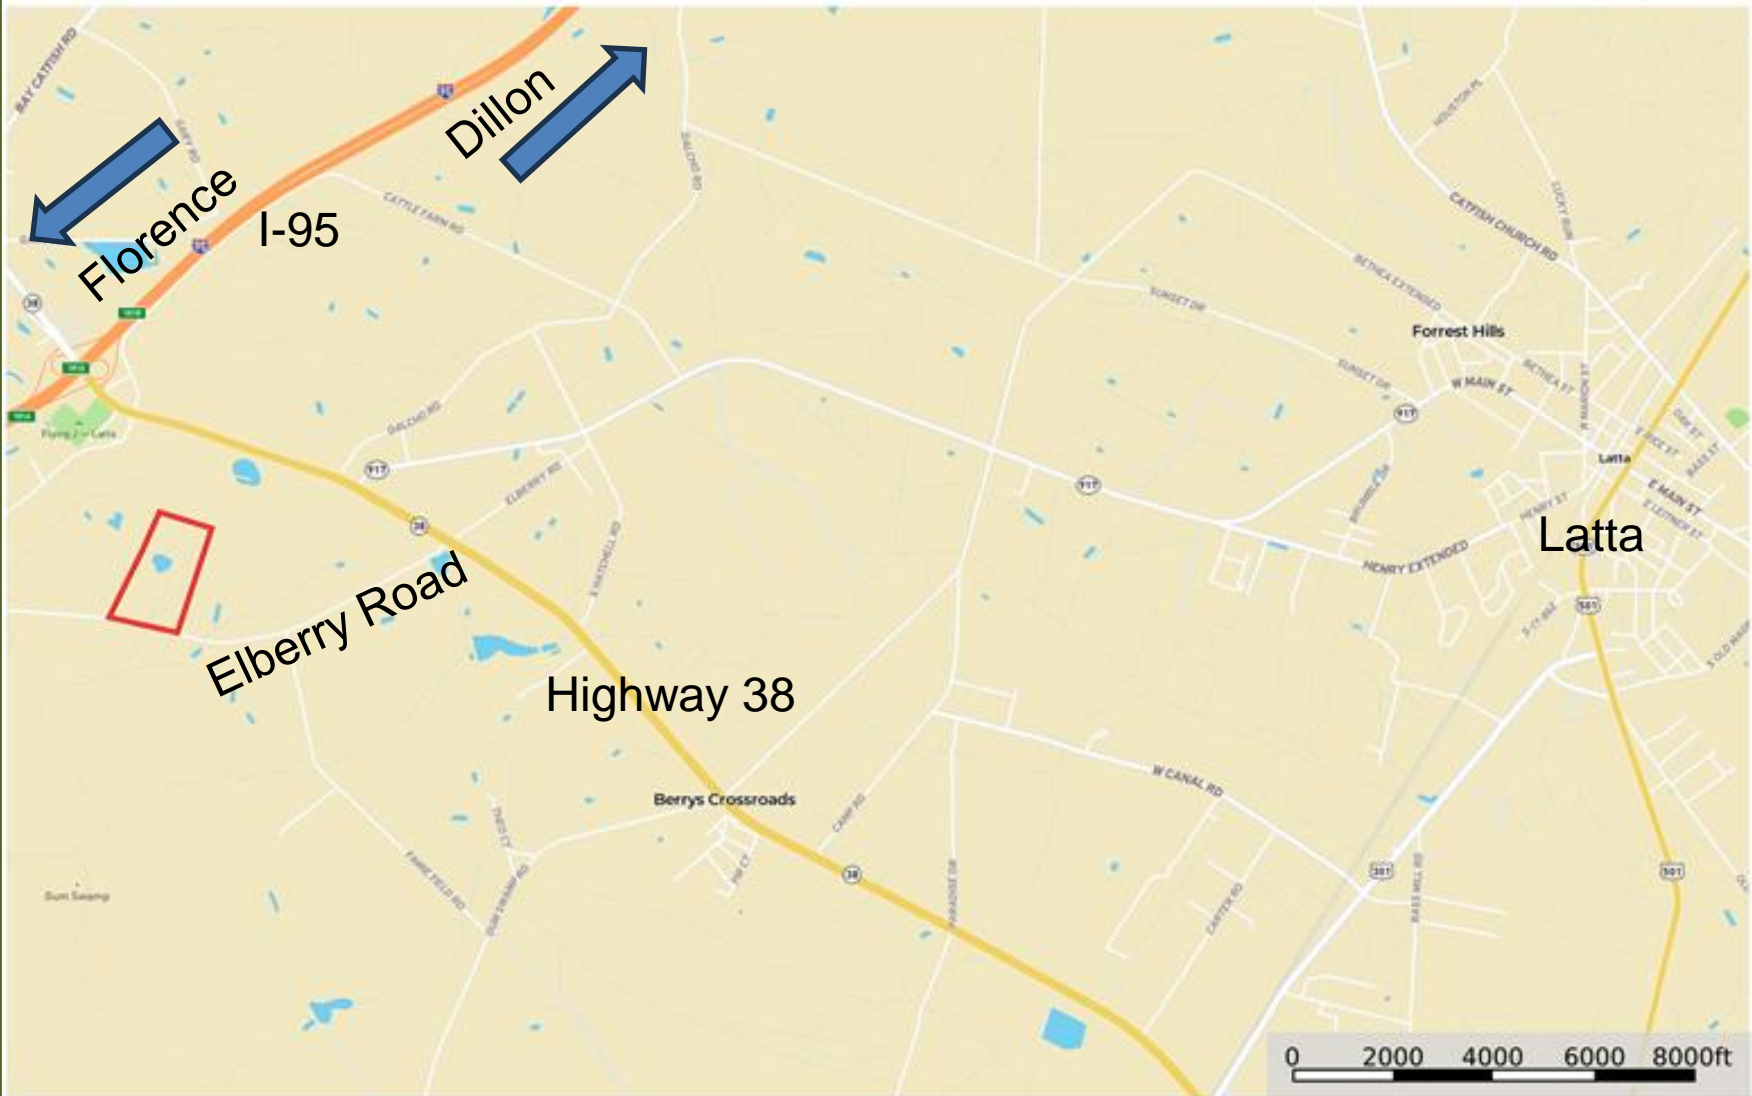

Latta Country Estate Location Map

Dillon County, South Carolina, 63 AC +/-

Boundary

Marty Lanier
P: (910) 617-4326

www.rockcreeklandcompany.com

604 George II Highway Winnabow NC 28479