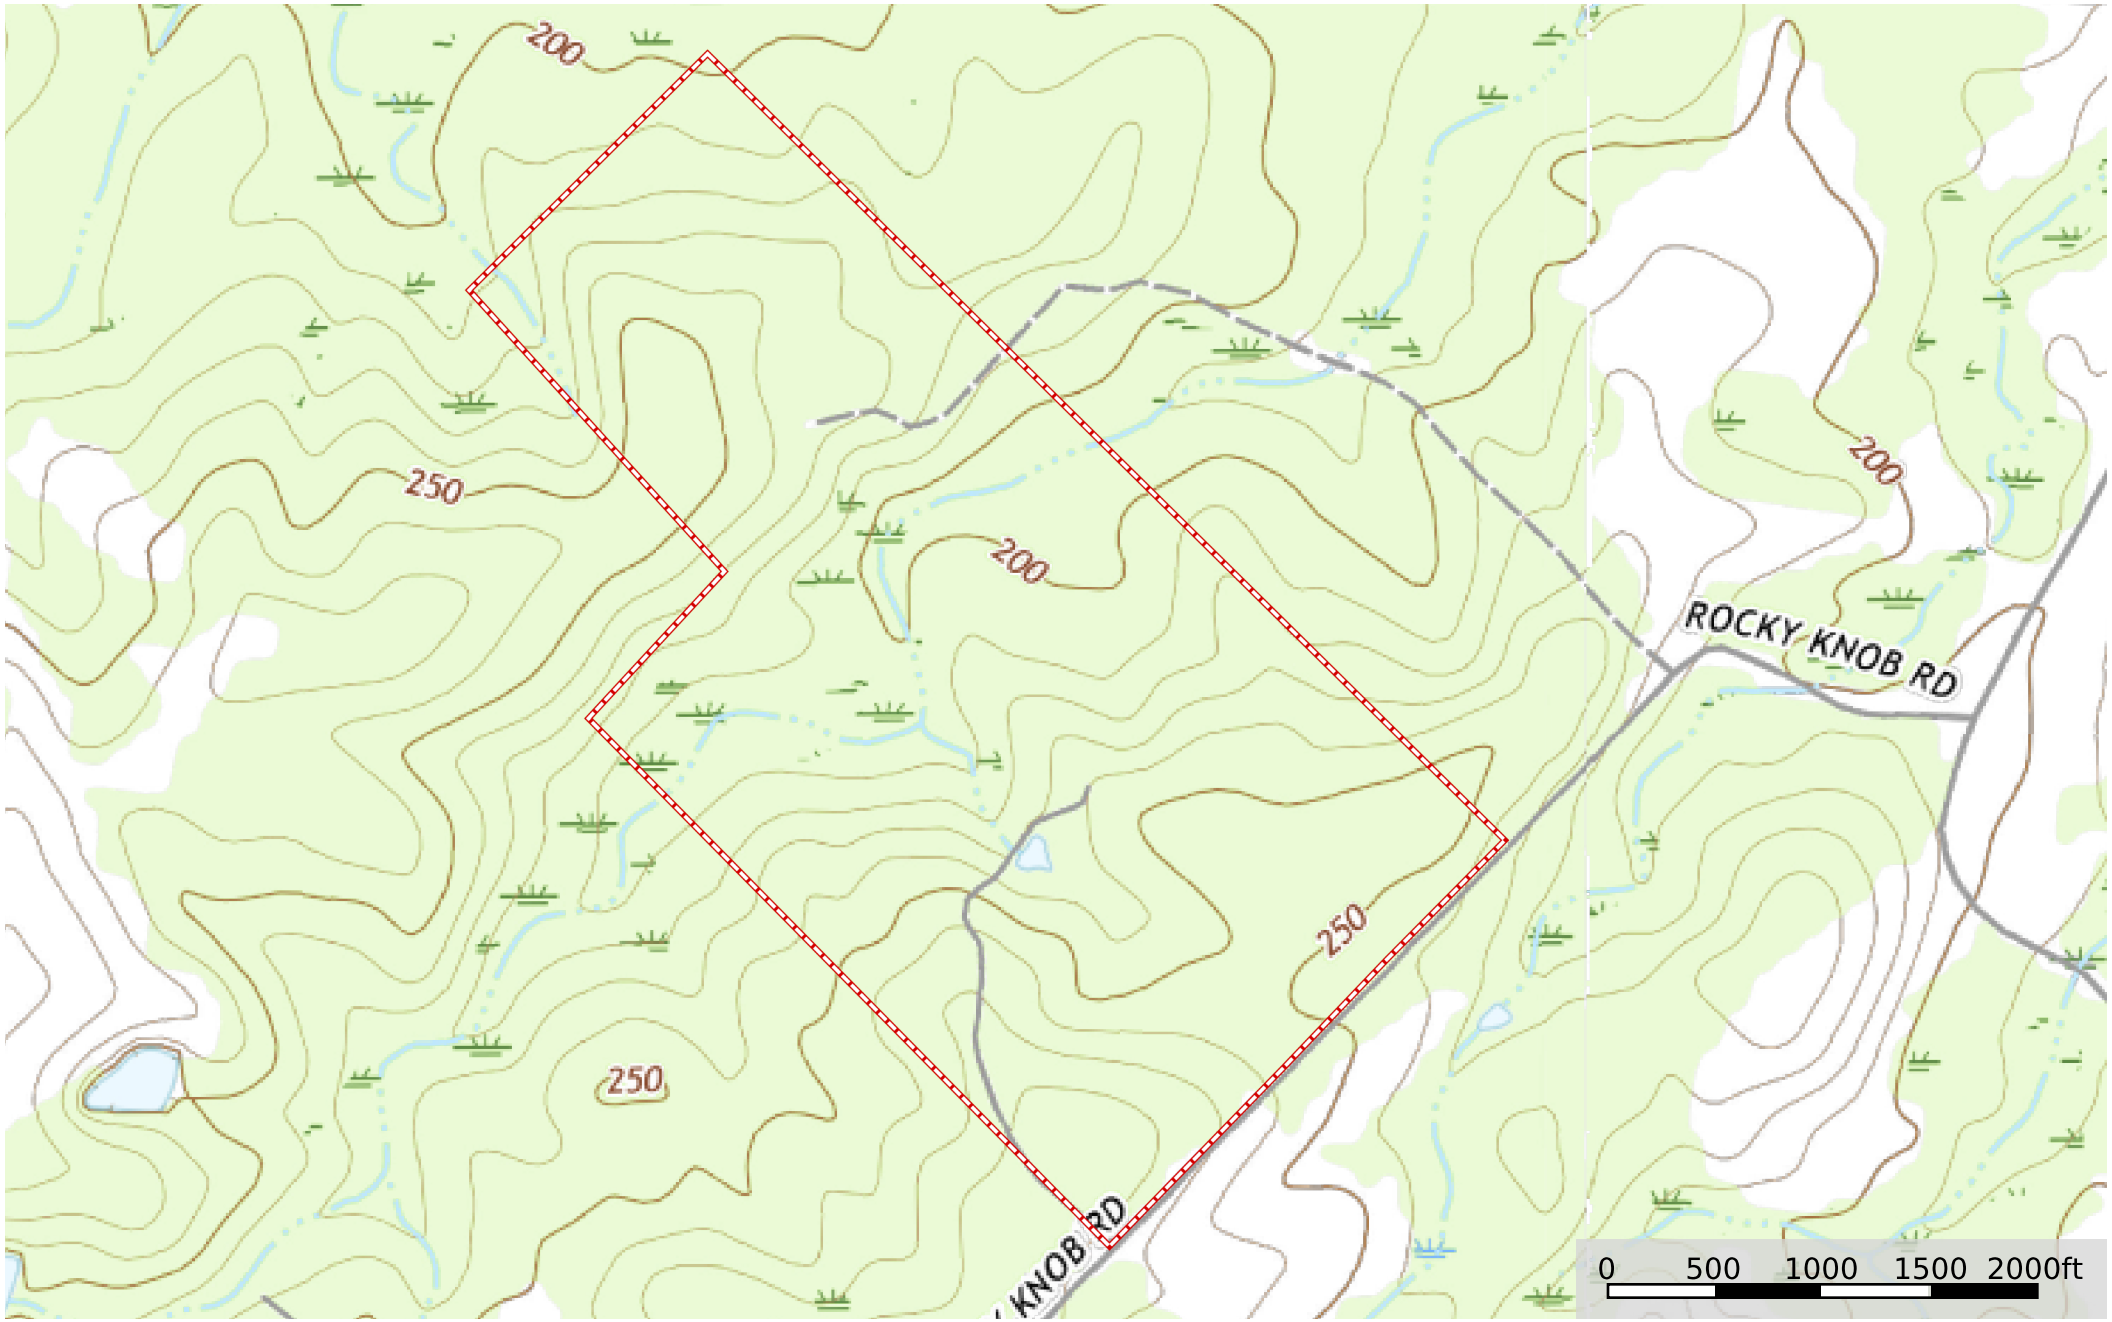

Rocky Knob Road

Screven County, Georgia, 80 AC +/-

 Boundary