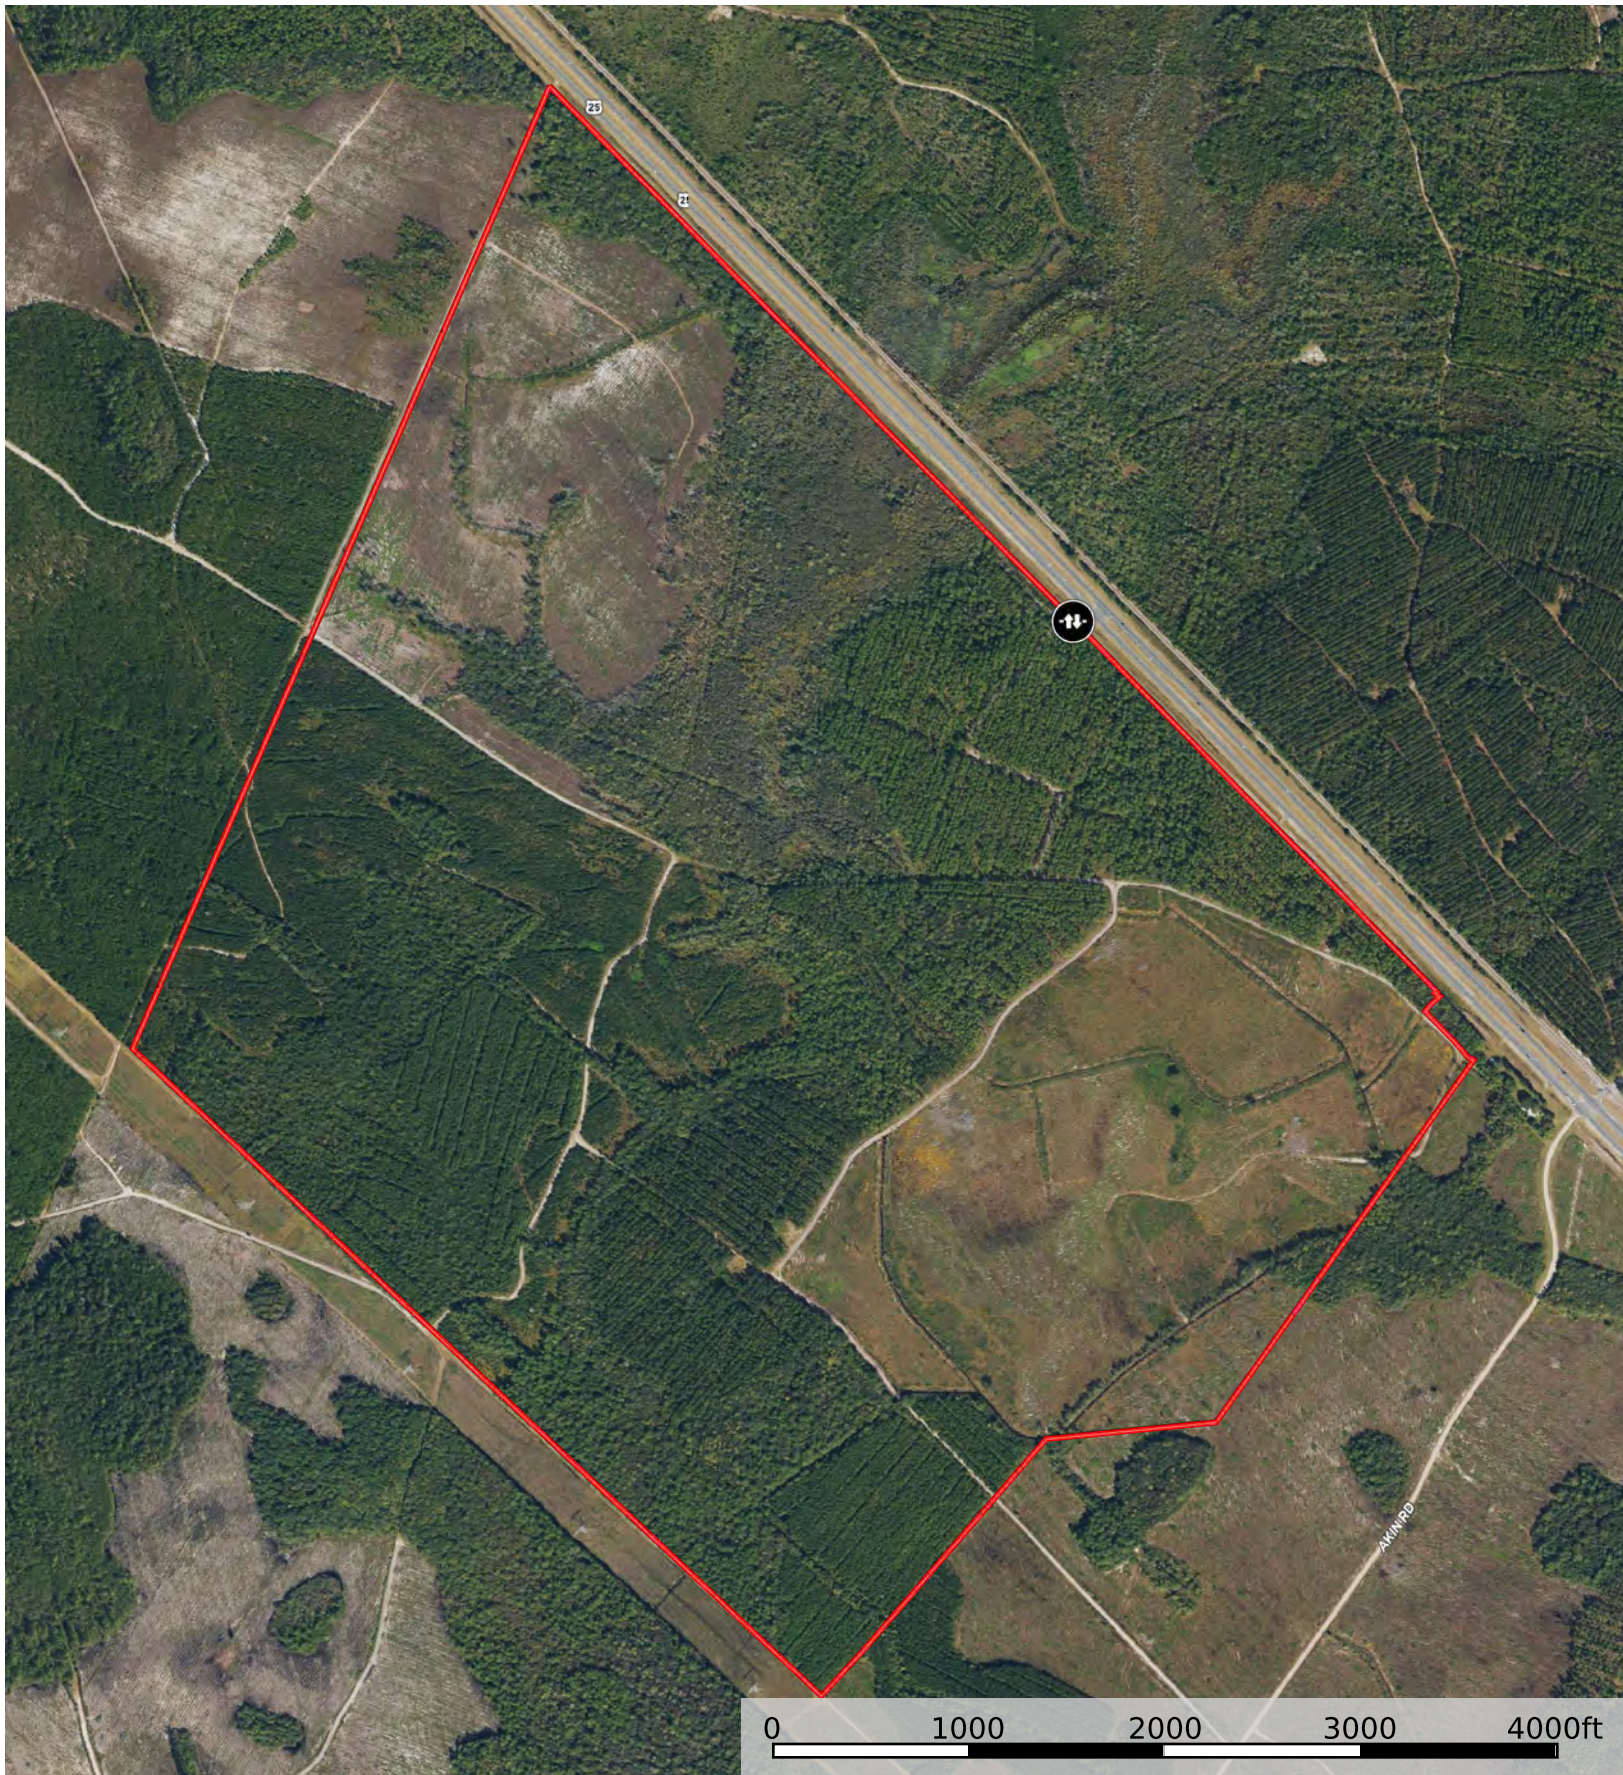

676+/- acs (Tract #8004) - 13826 US Hwy 341 S.  
Wayne County, Georgia, AC +/-

0 1000 2000 3000 4000ft

 Gate  Boundary