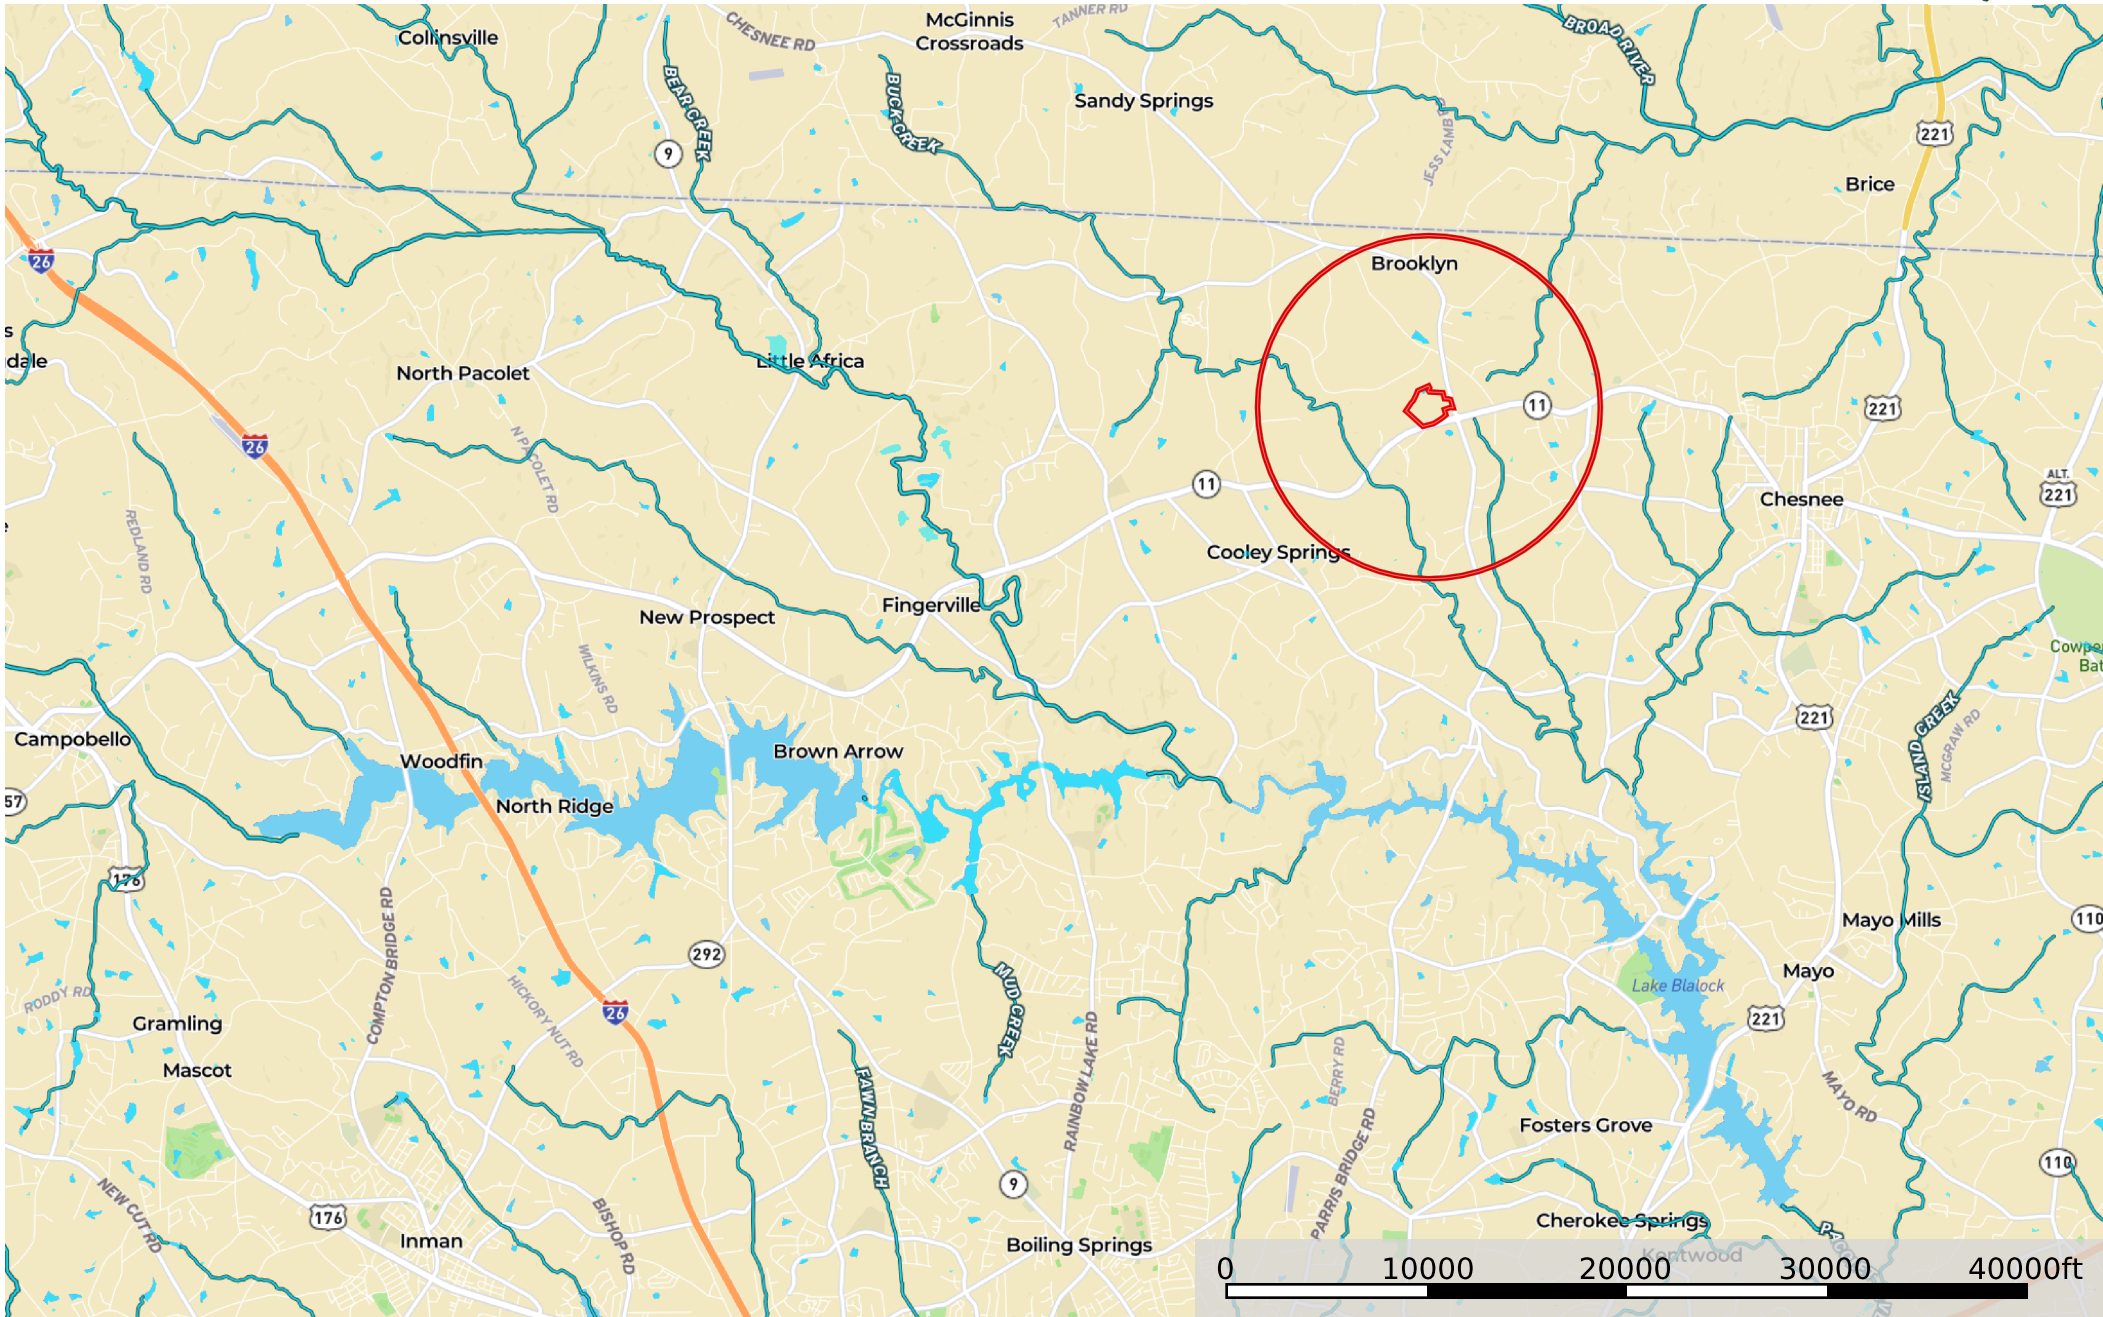

Painter

Spartanburg County, South Carolina, 62 AC +/-

- Boundary
- Pivot 1
- Stream, Intermittent
- River/Creek
- Water Body