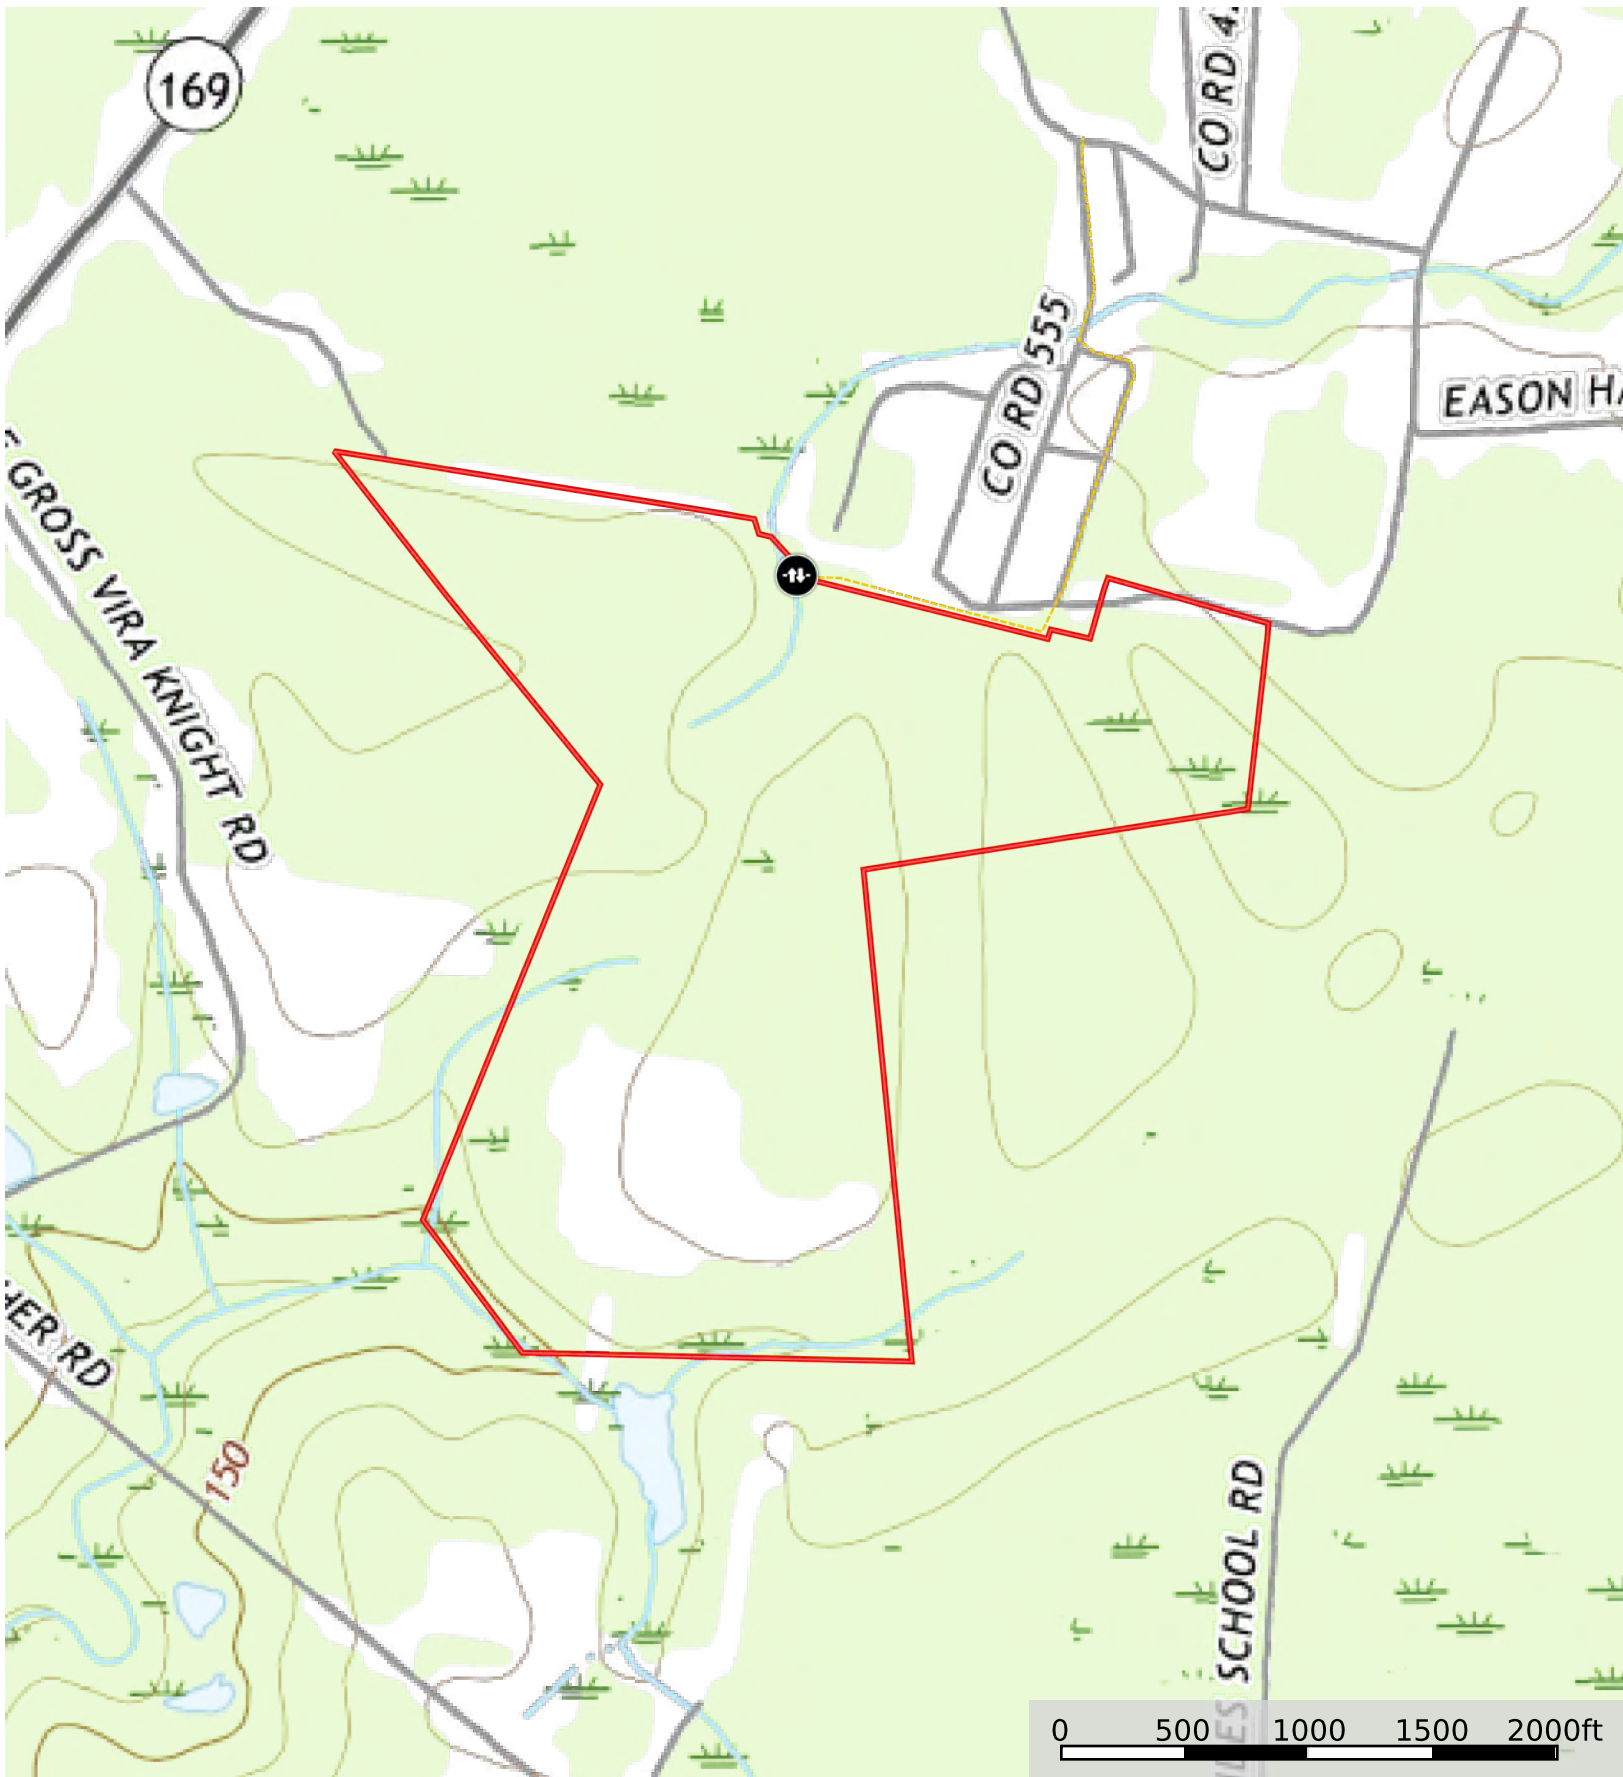

147+/- acs Deloach Ave (Off of Hwy 169 & Hwy 23)
Tattnall County, Georgia, AC +/-

11 Gate - - - - Access Road □ Boundary