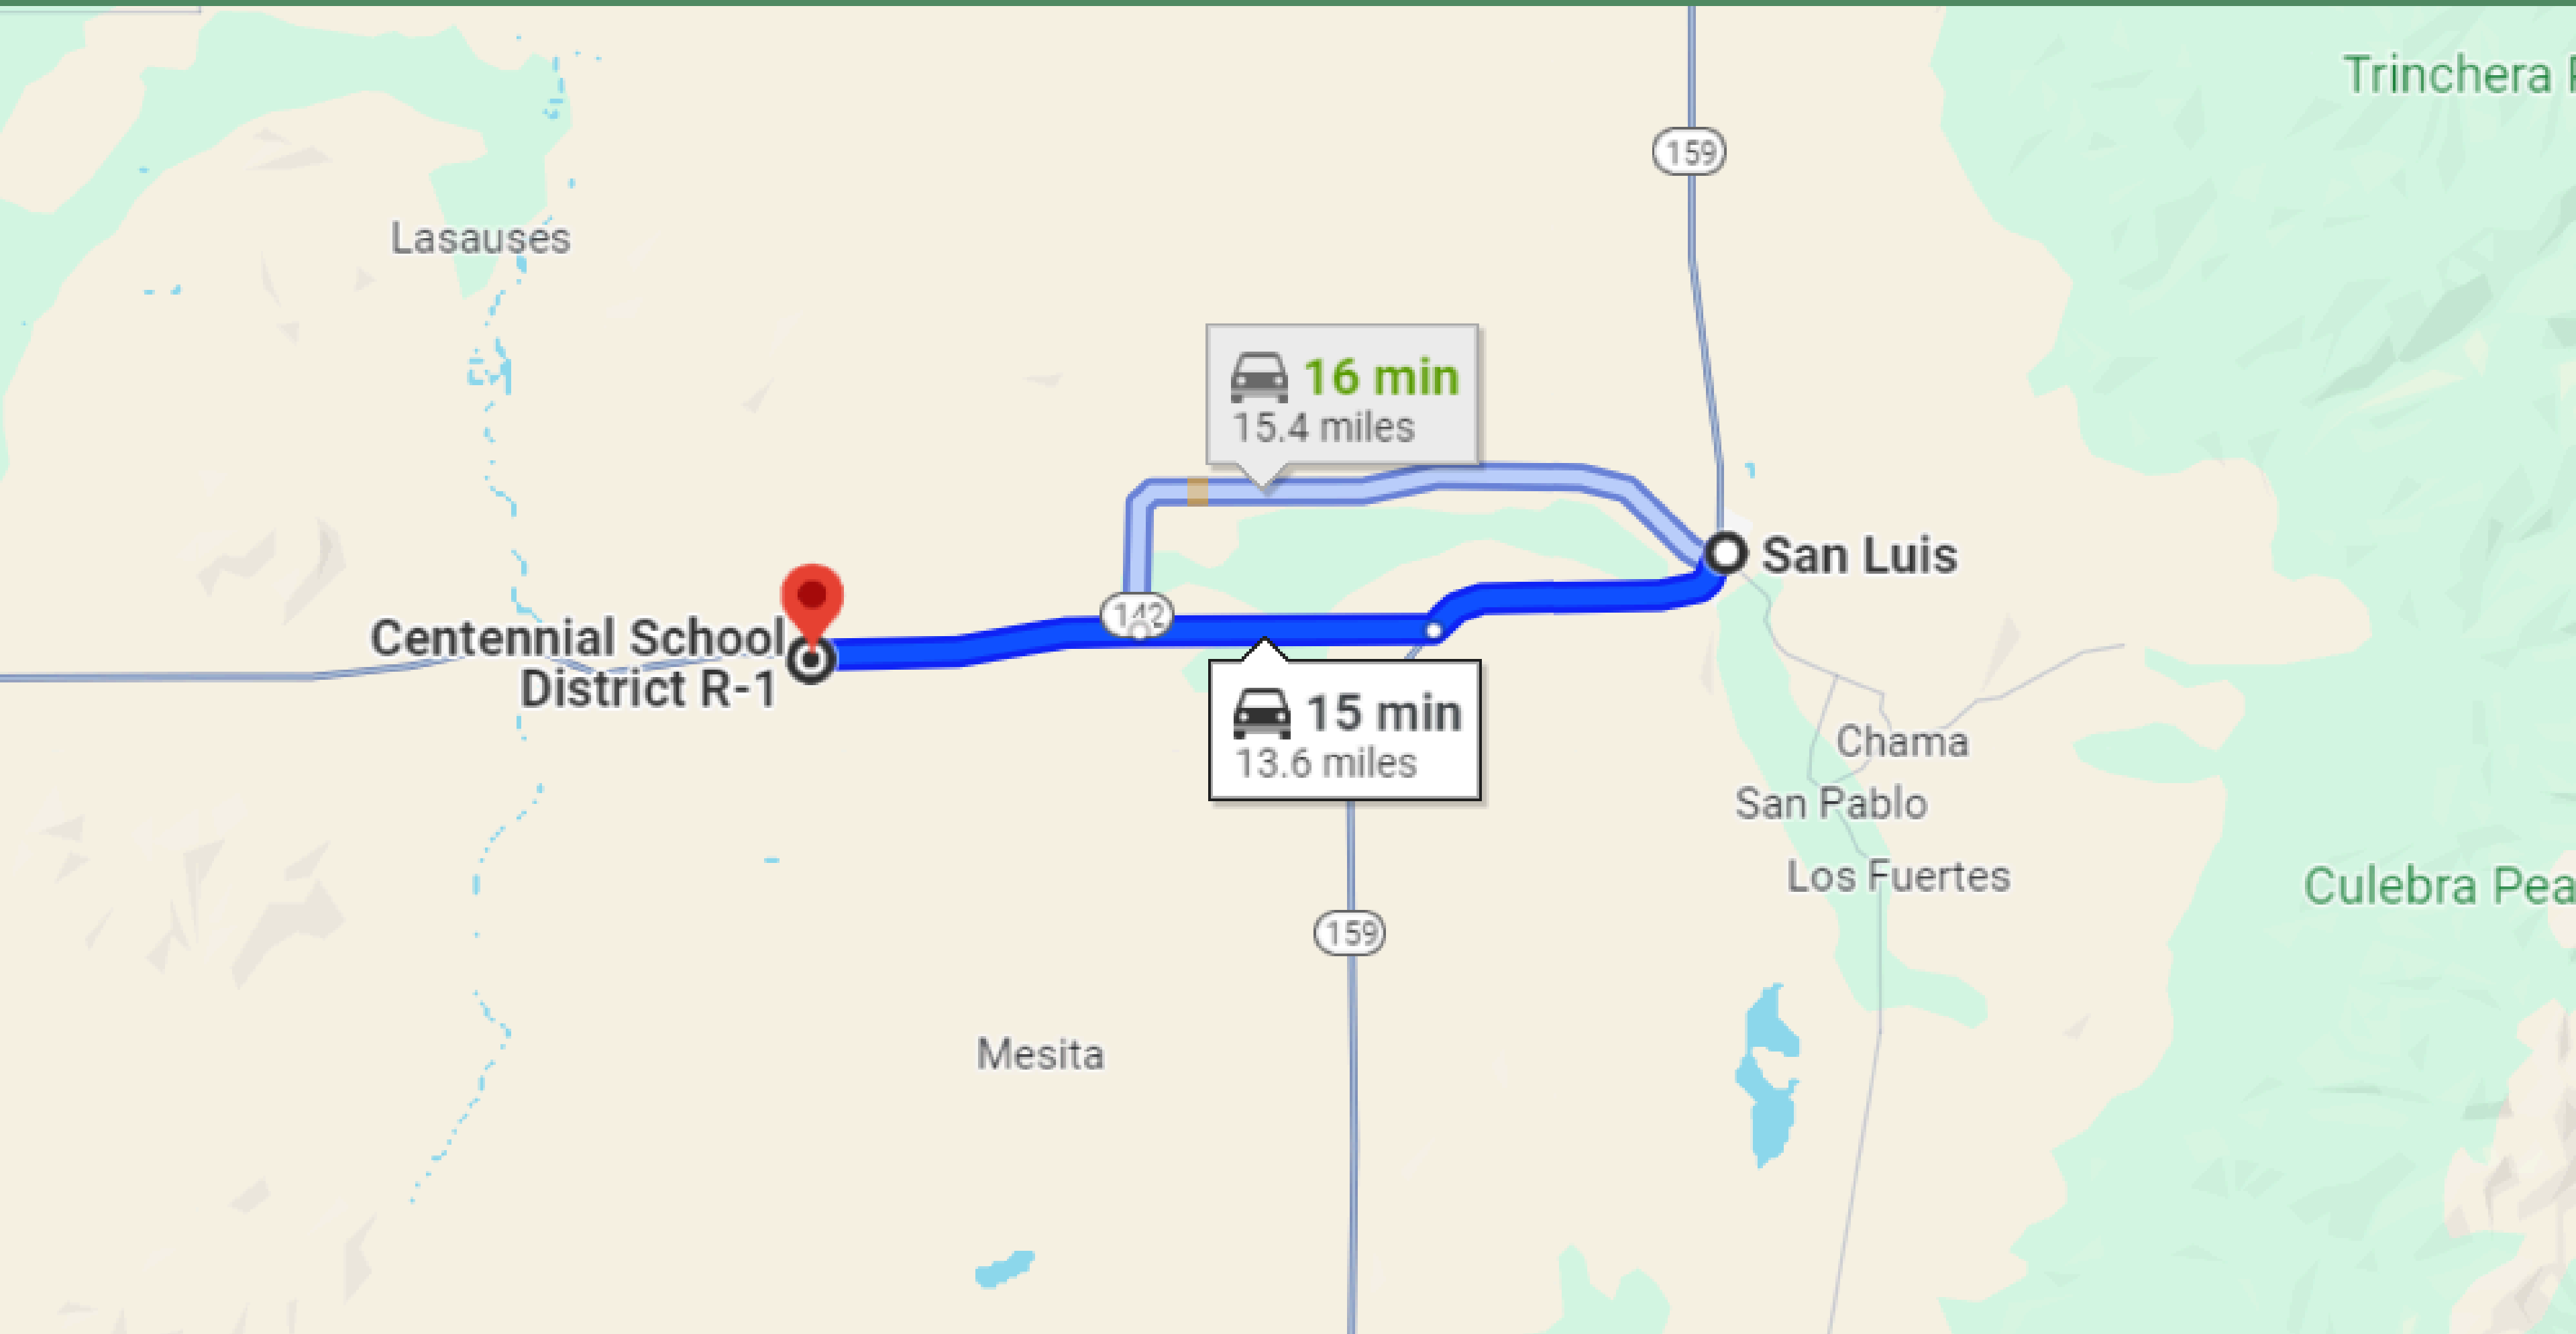

3.5 HRS DRIVE TO DENVER

15- MINUTE DRIVE TO SAN LUIS TOWN

30-MINUTE DRIVE TO FORT GARLAND TOWN