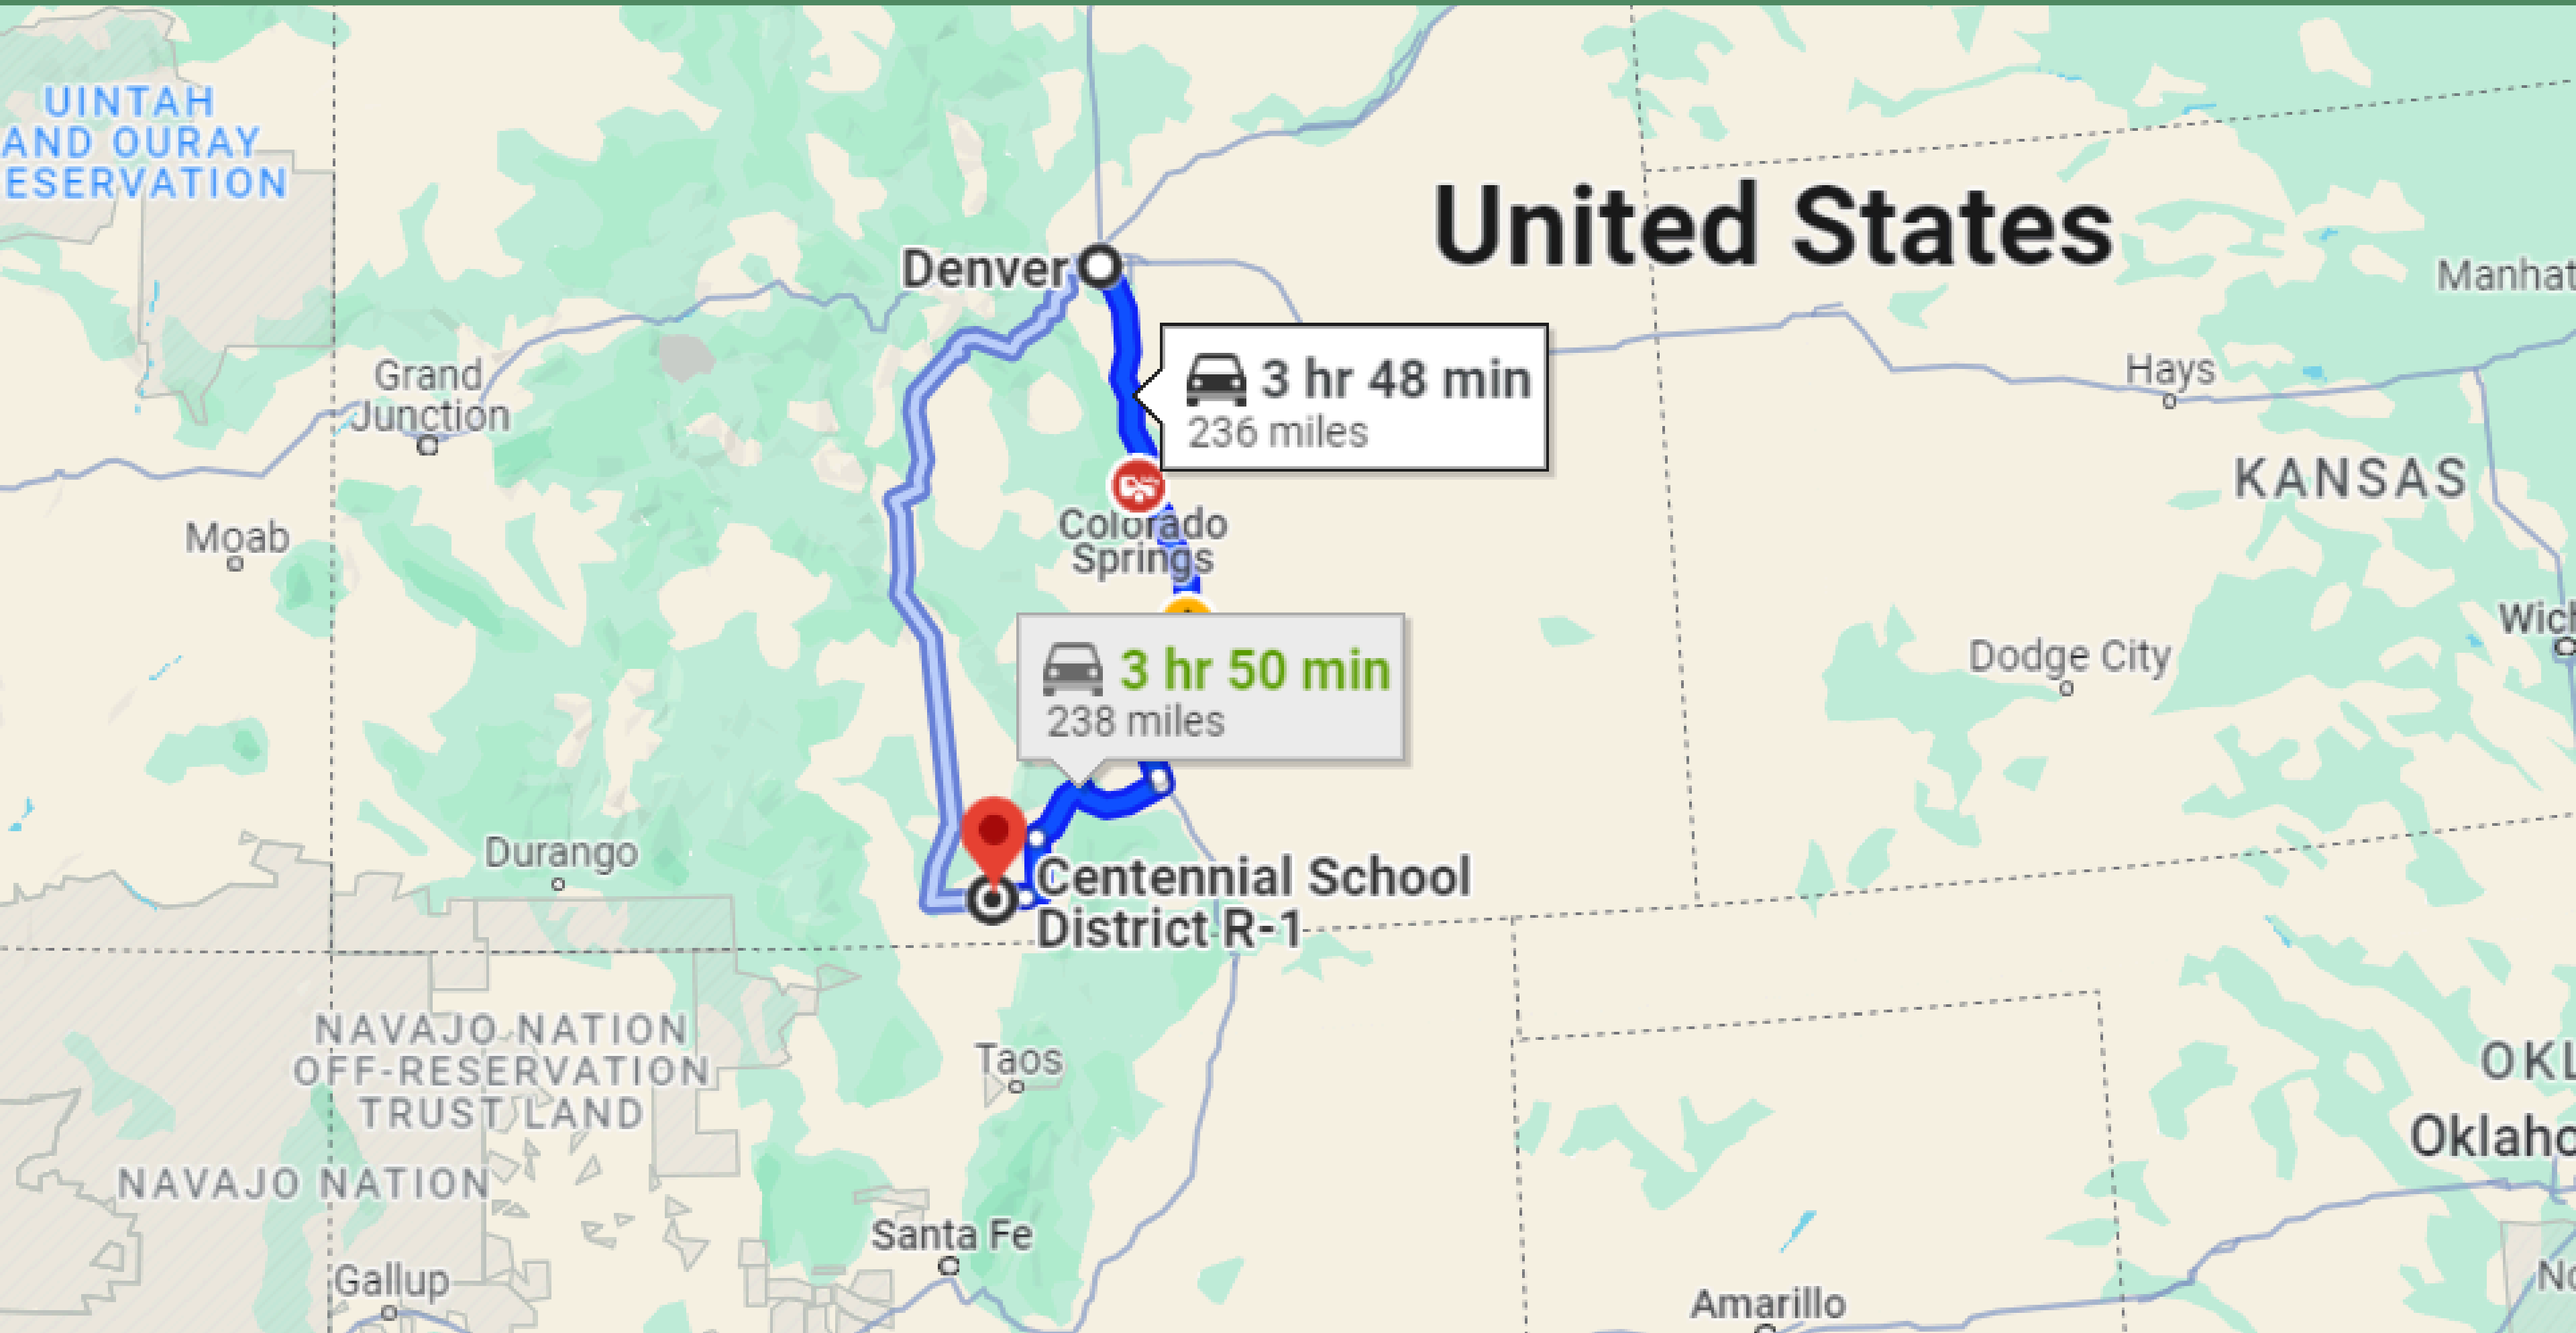

3.5 HRS DRIVE TO DENVER

15- MINUTE DRIVE TO SAN LUIS TOWN

30-MINUTE DRIVE TO FORT GARLAND TOWN