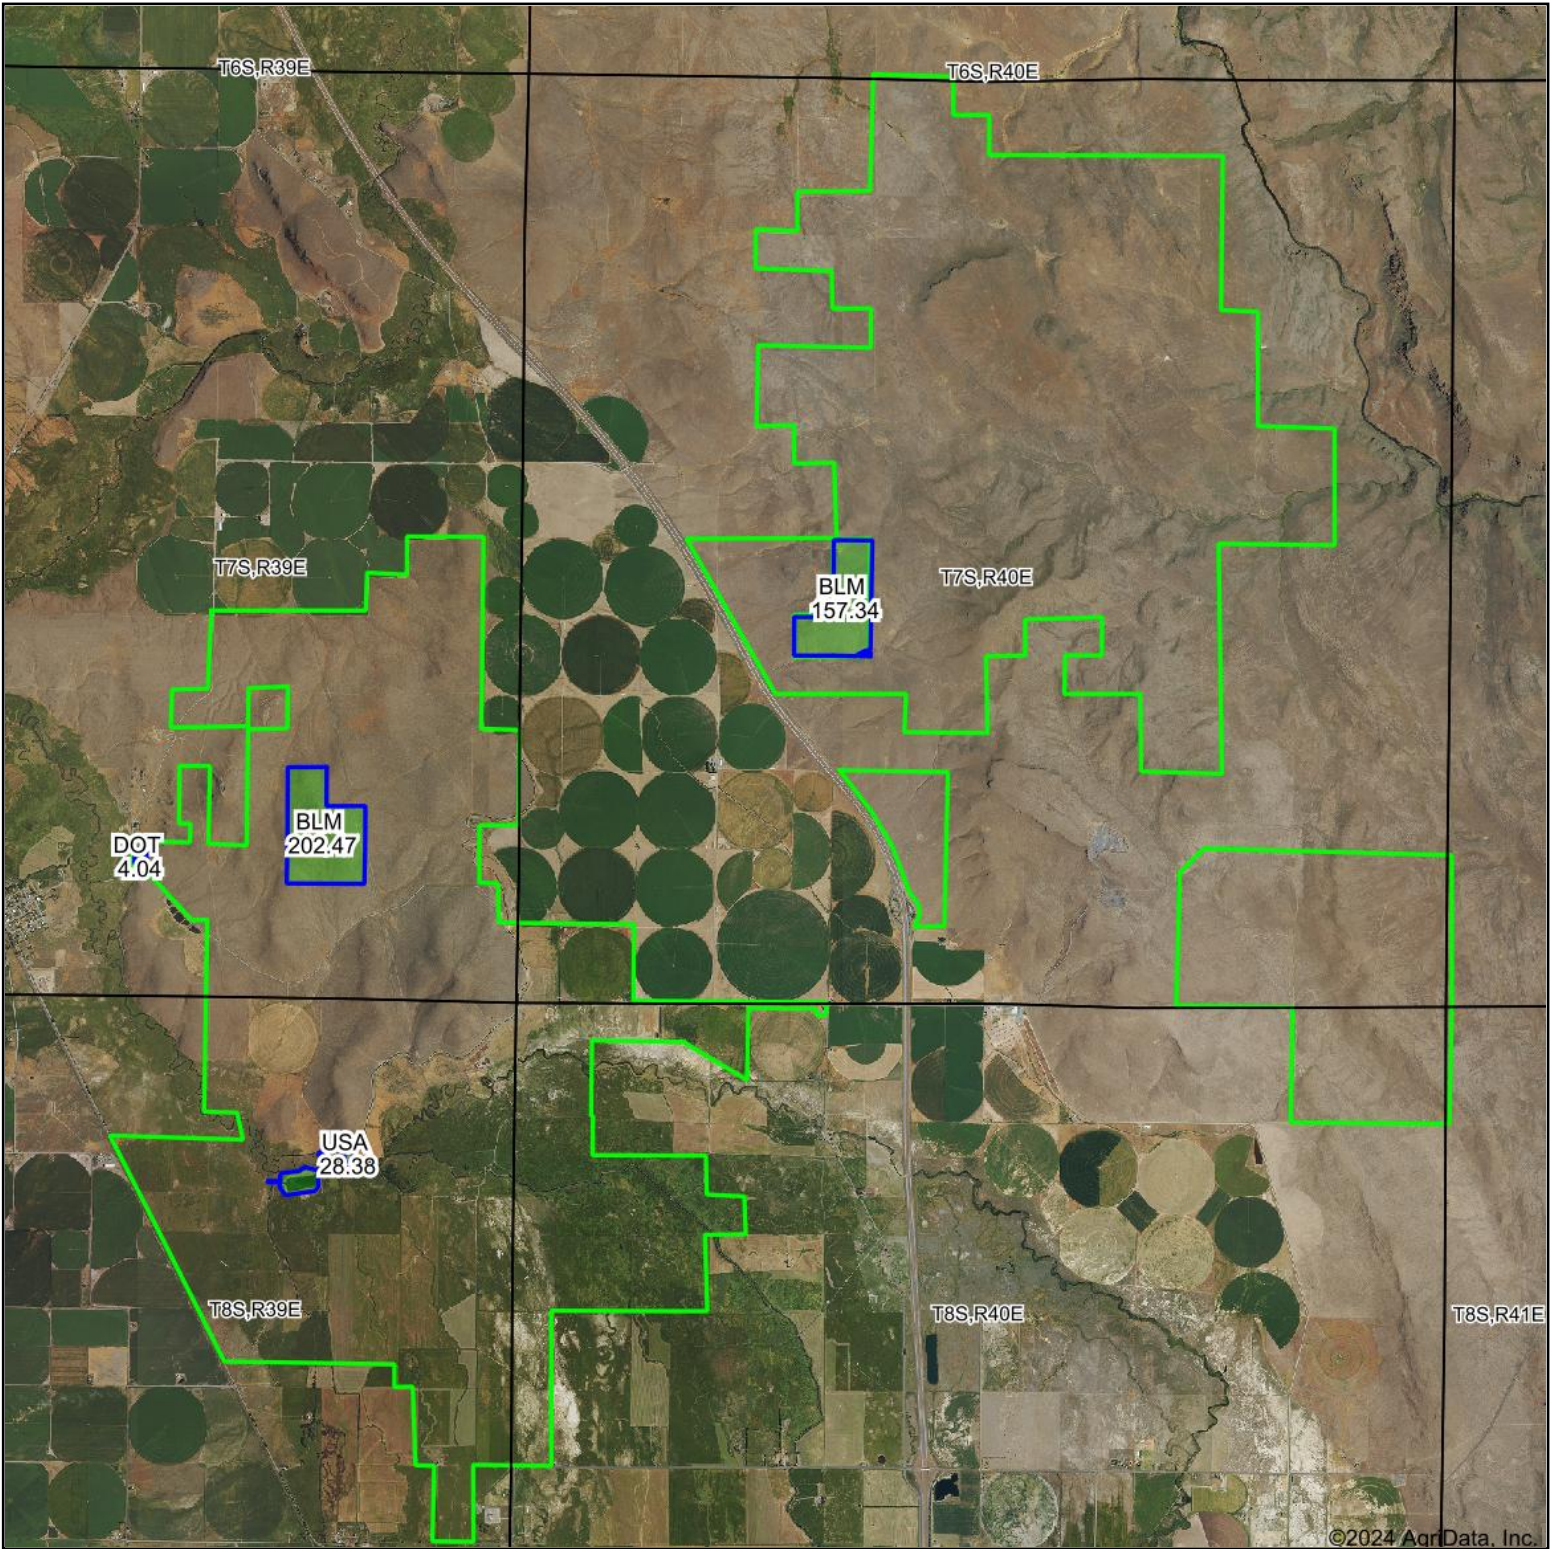

Aerial Map

©2024 AgriData, Inc.

Map Center: 44° 55' 34.81, -117° 50' 12.89

Intermountain
Realty, Inc.

29-7S-40E
Baker County
Oregon

Maps Provided By:

CUSTOMIZED ONLINE MAPPING
© AgriData, Inc. 2023 www.AgridataInc.com

3/5/2024