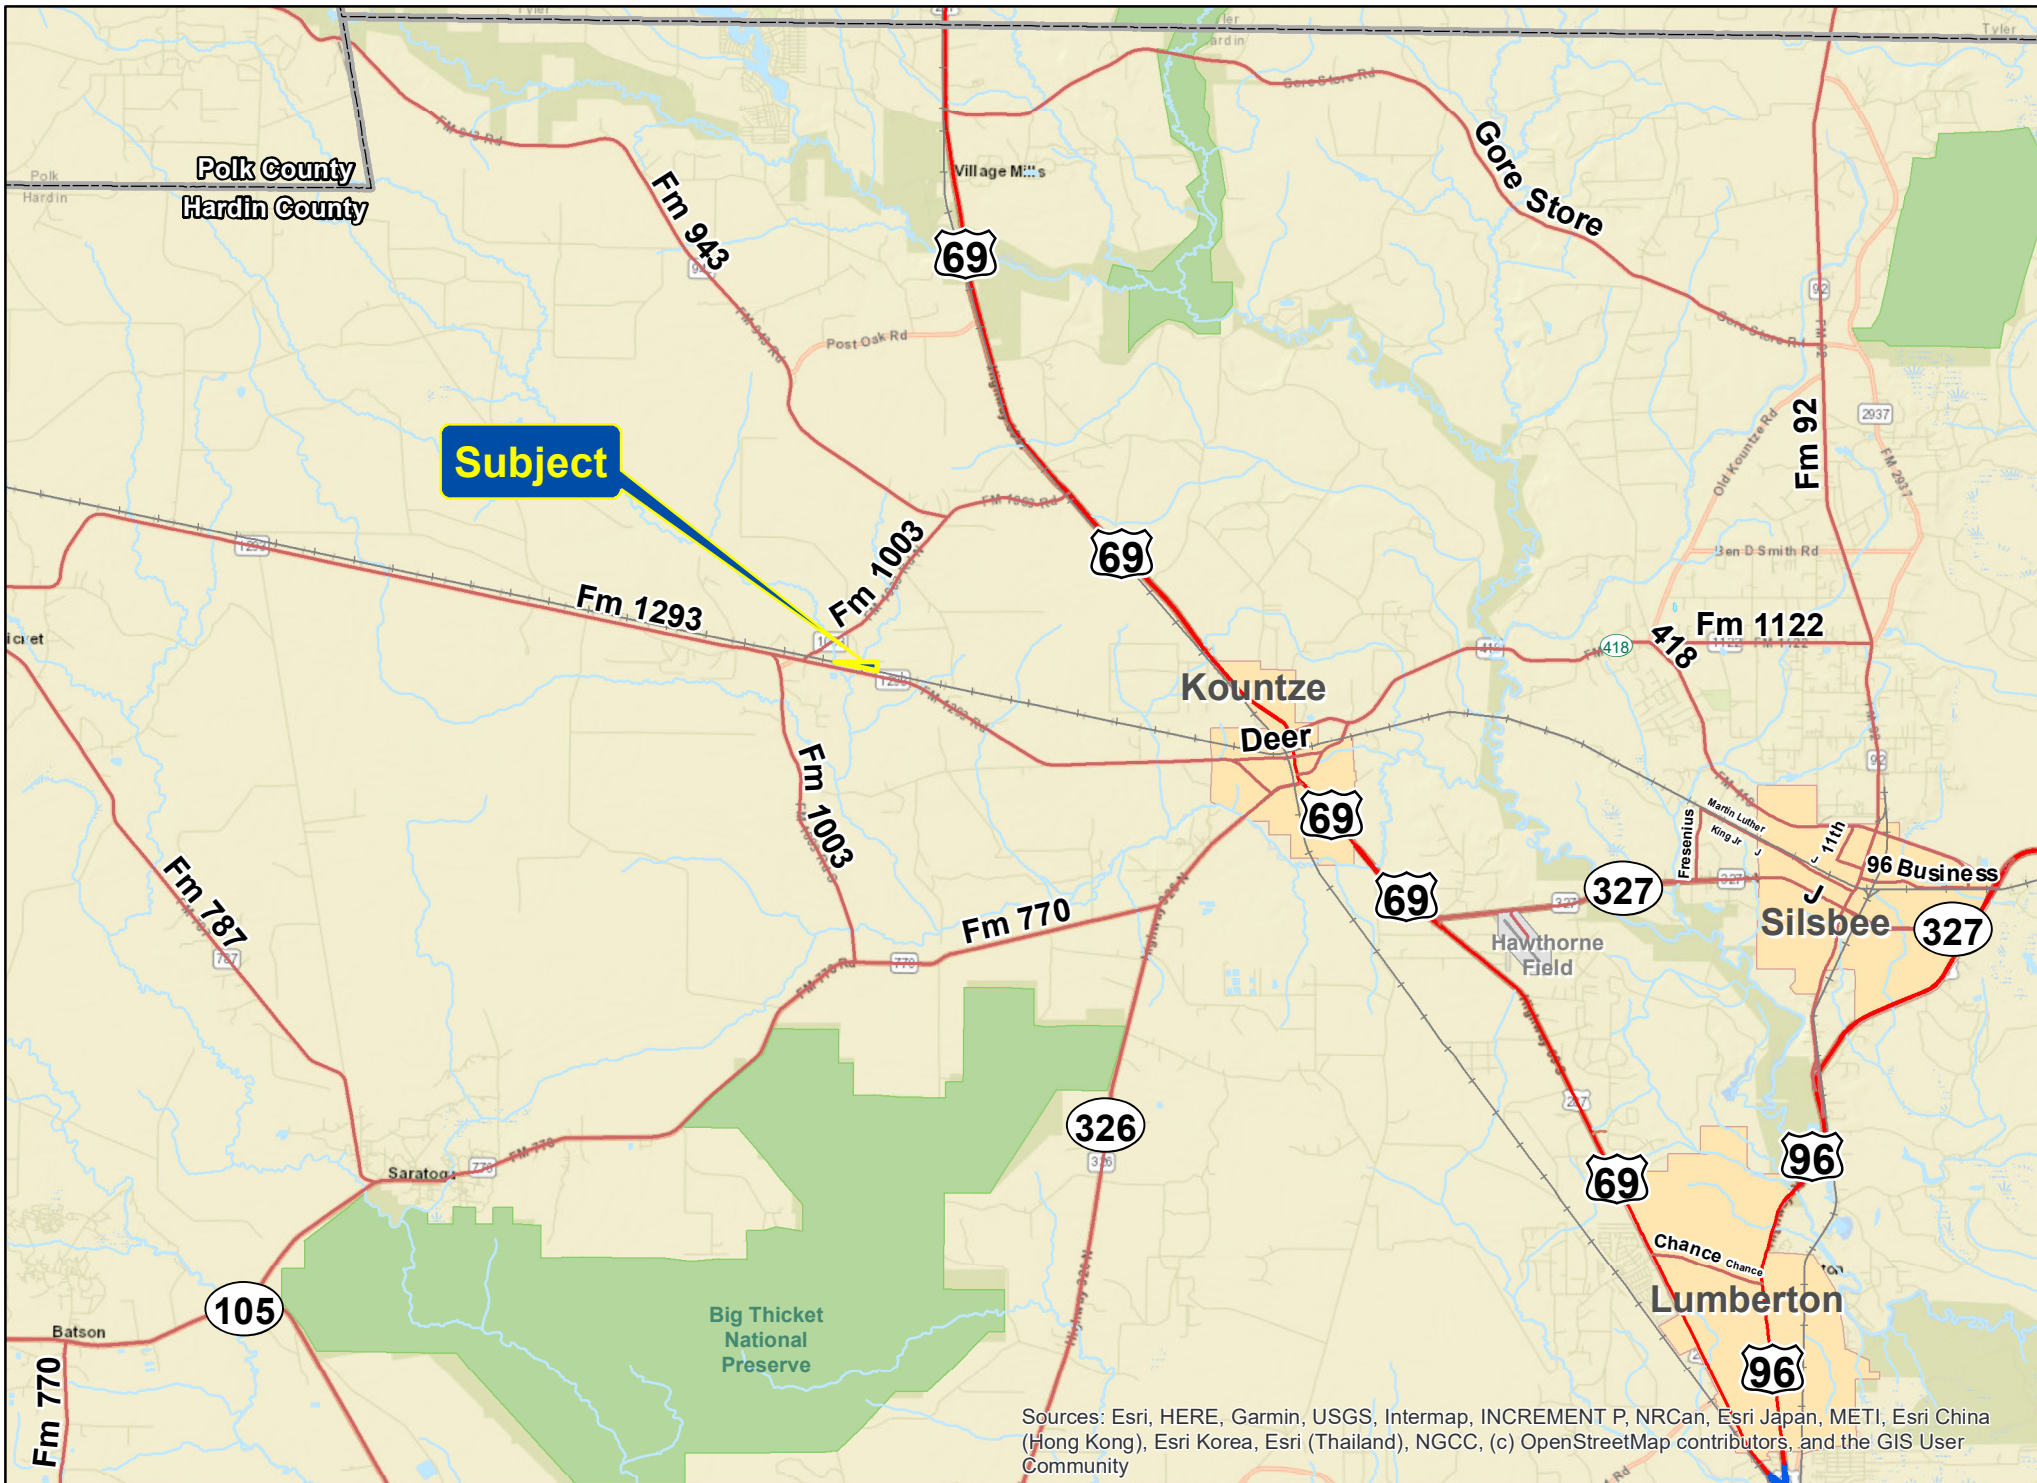

Sources: Esri, HERE, Garmin, USGS, Intermap, INCREMENT P, NRCan, Esri Japan, METI, Esri China (Hong Kong), Esri Korea, Esri (Thailand), NGCC, (c) OpenStreetMap contributors, and the GIS User Community

20 Acres | Bracken Cemetery Road | Hardin Co., Texas

For illustration purposes only.

Sources: Esri, HERE, Garmin, USGS, Intermap, INCREMENT P, NRCan, Esri Japan, METI, Esri China (Hong Kong), Esri Korea, Esri (Thailand), NGCC, (c) OpenStreetMap contributors, and the GIS User Community

20 Acres | Bracken Cemetery Road | Hardin Co., Texas

For illustration purposes only.