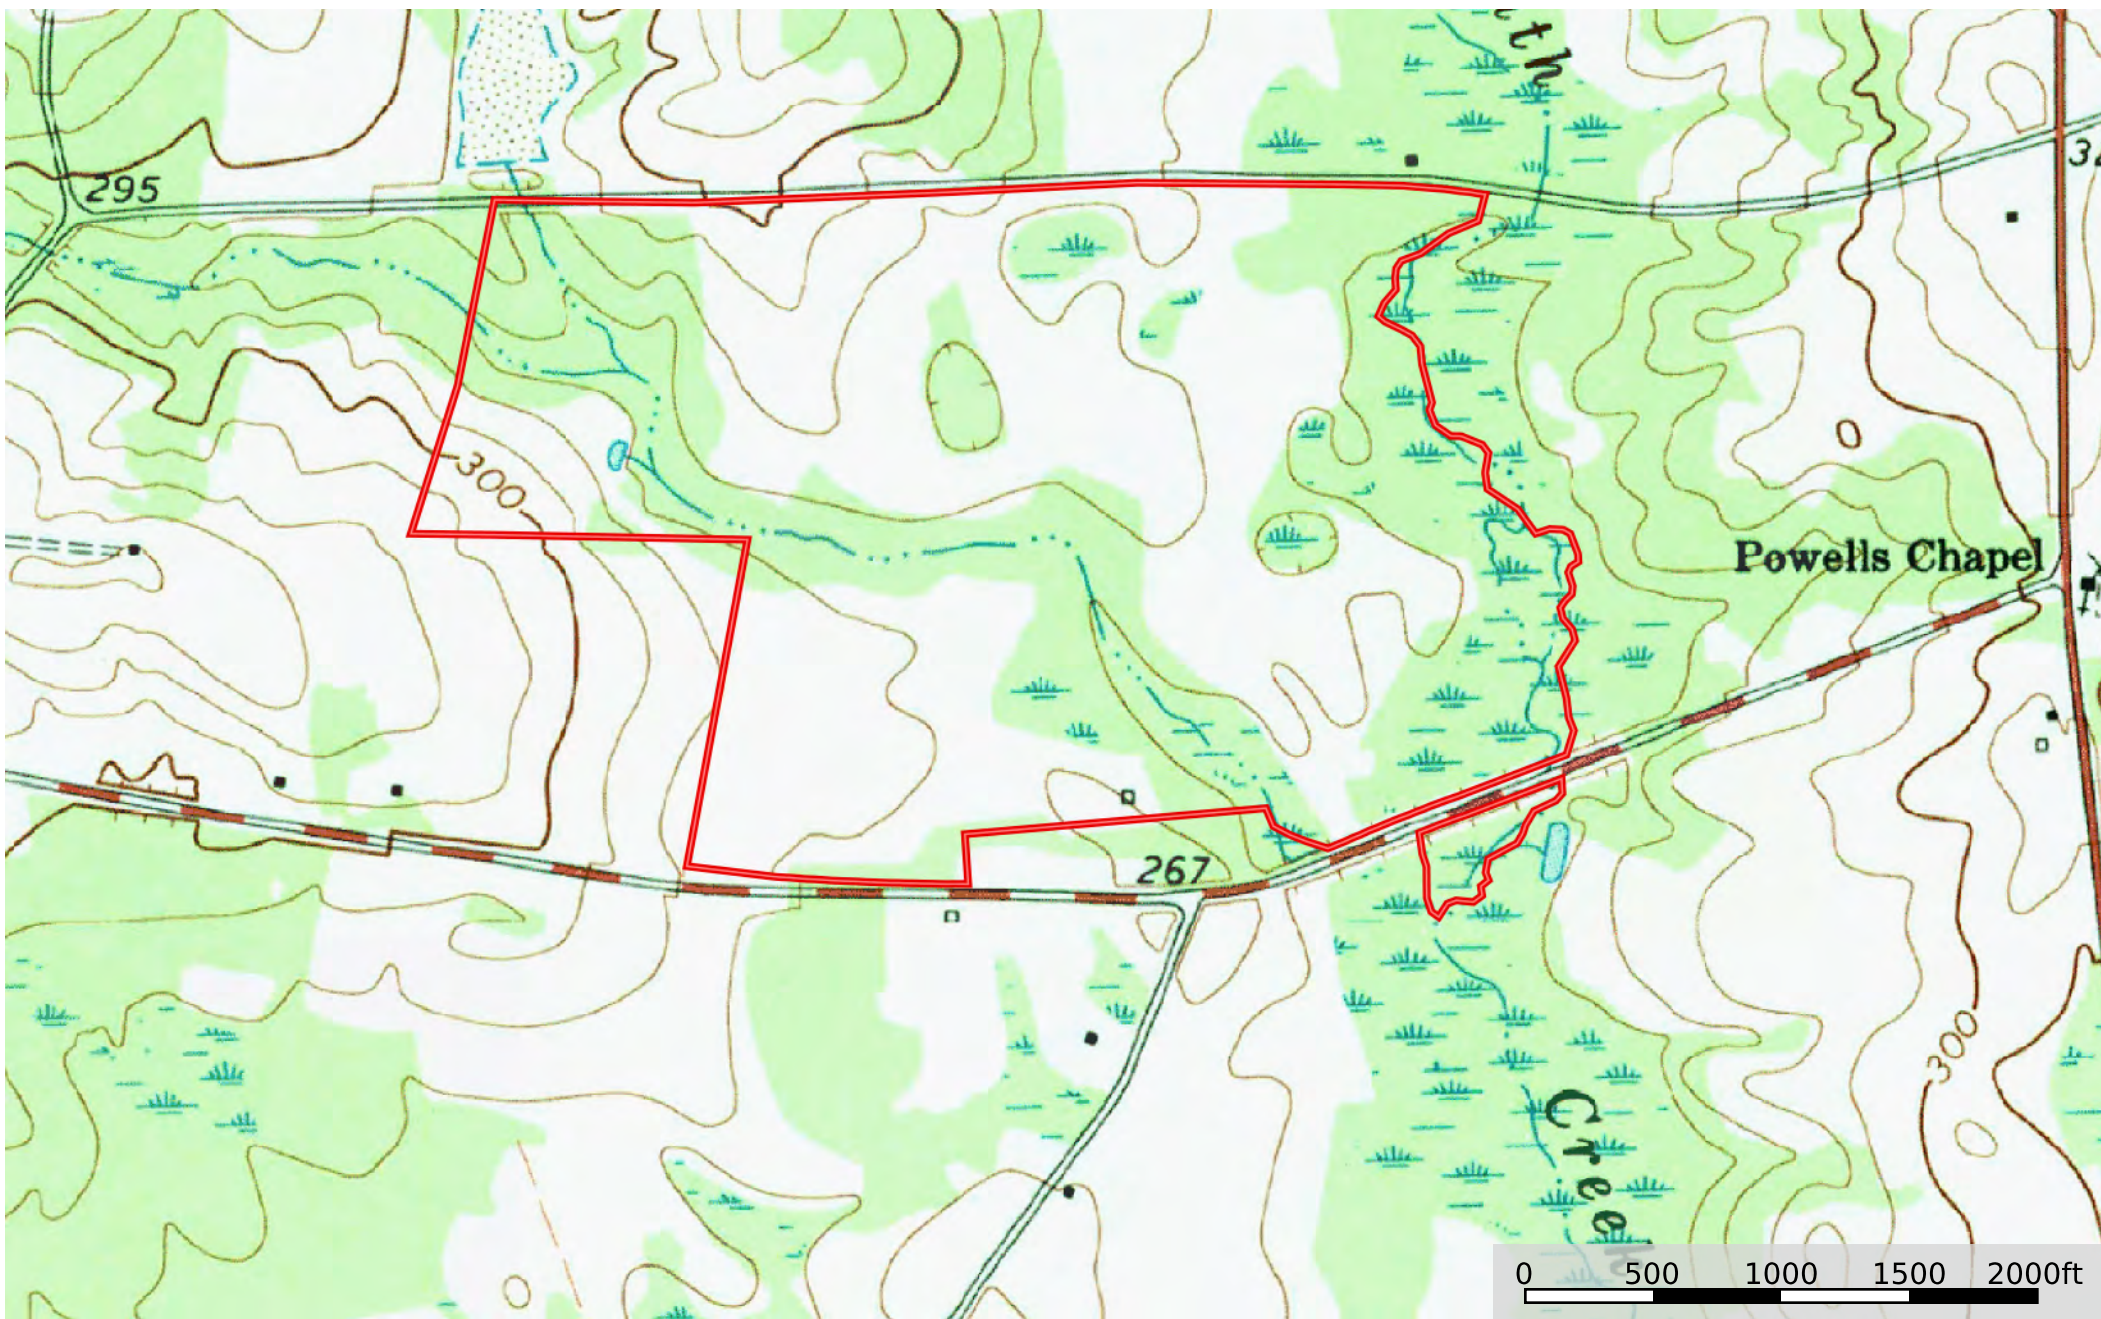

Shepard Road Farm- 209.4 Acres in Johnson Co.  
Georgia, AC +/-

 Boundary