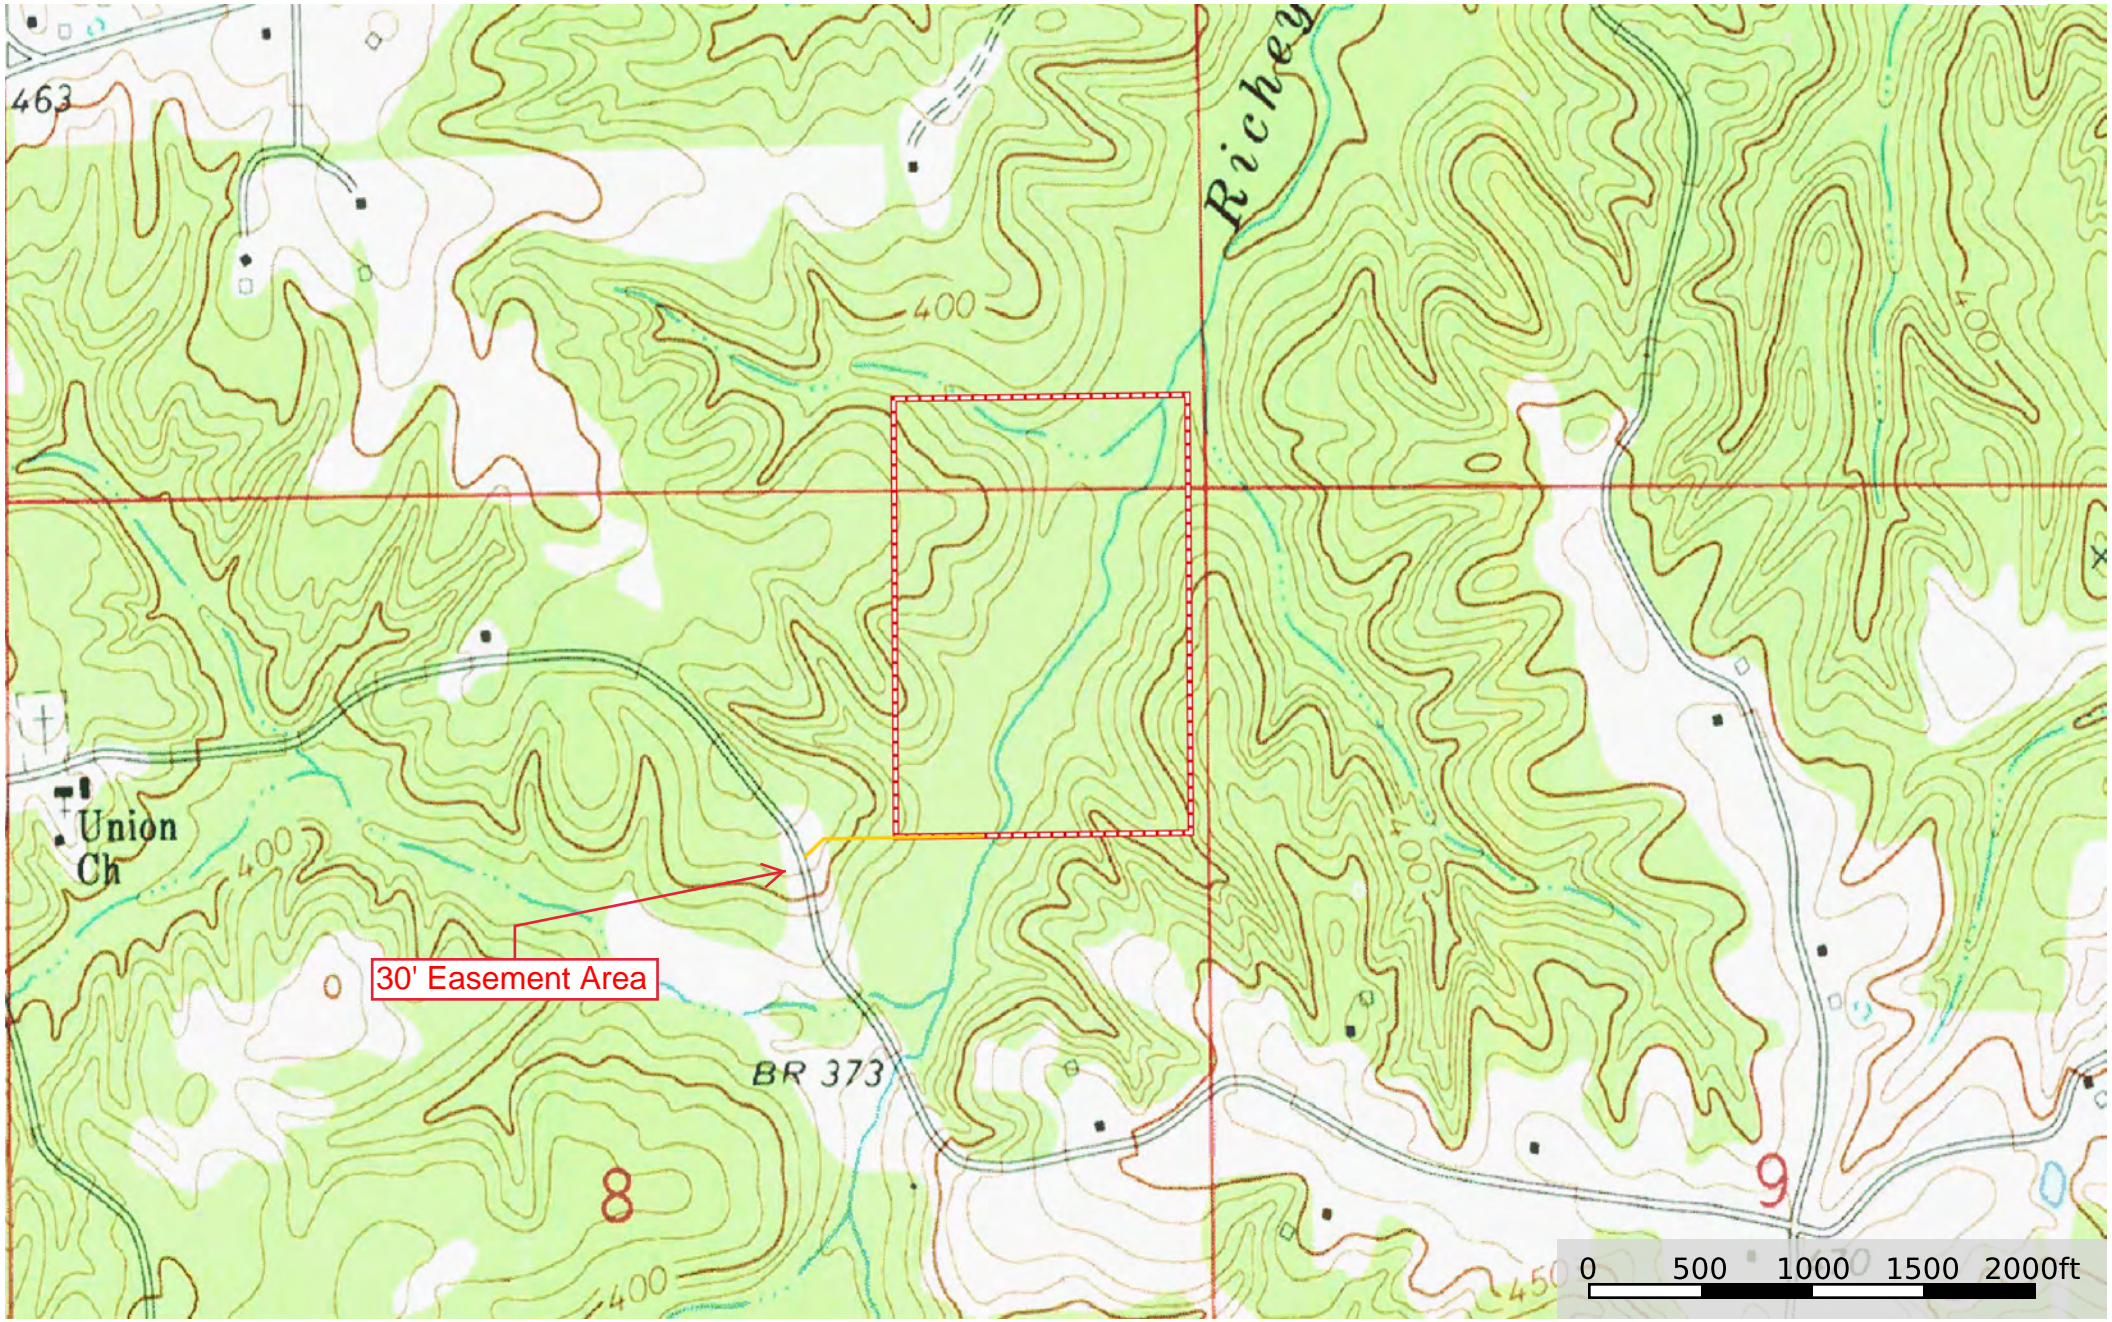

Lincoln 50

Great Hunting w/ live creek

Great Road Frontage

Great Homesites

Great School District- Enterprise

Great Area in SE Lincoln Co, MS

Tract Address: 2831 Union Rd SE, Brookhaven, MS 39601

"Your One Stop Real Estate Shop"

***I say, "Raise
your kids on dirt,
not concrete!"***

Lincoln 50- Adams

Lincoln County, Mississippi, 50 AC +/-

Primary Road Boundary

Lincoln 50- Adams
Lincoln County, Mississippi, 50 AC +/-

30' Easement

Primary Road Boundary

Lincoln 50- Adams
Lincoln County, Mississippi, 50 AC +/-

Primary Road Boundary