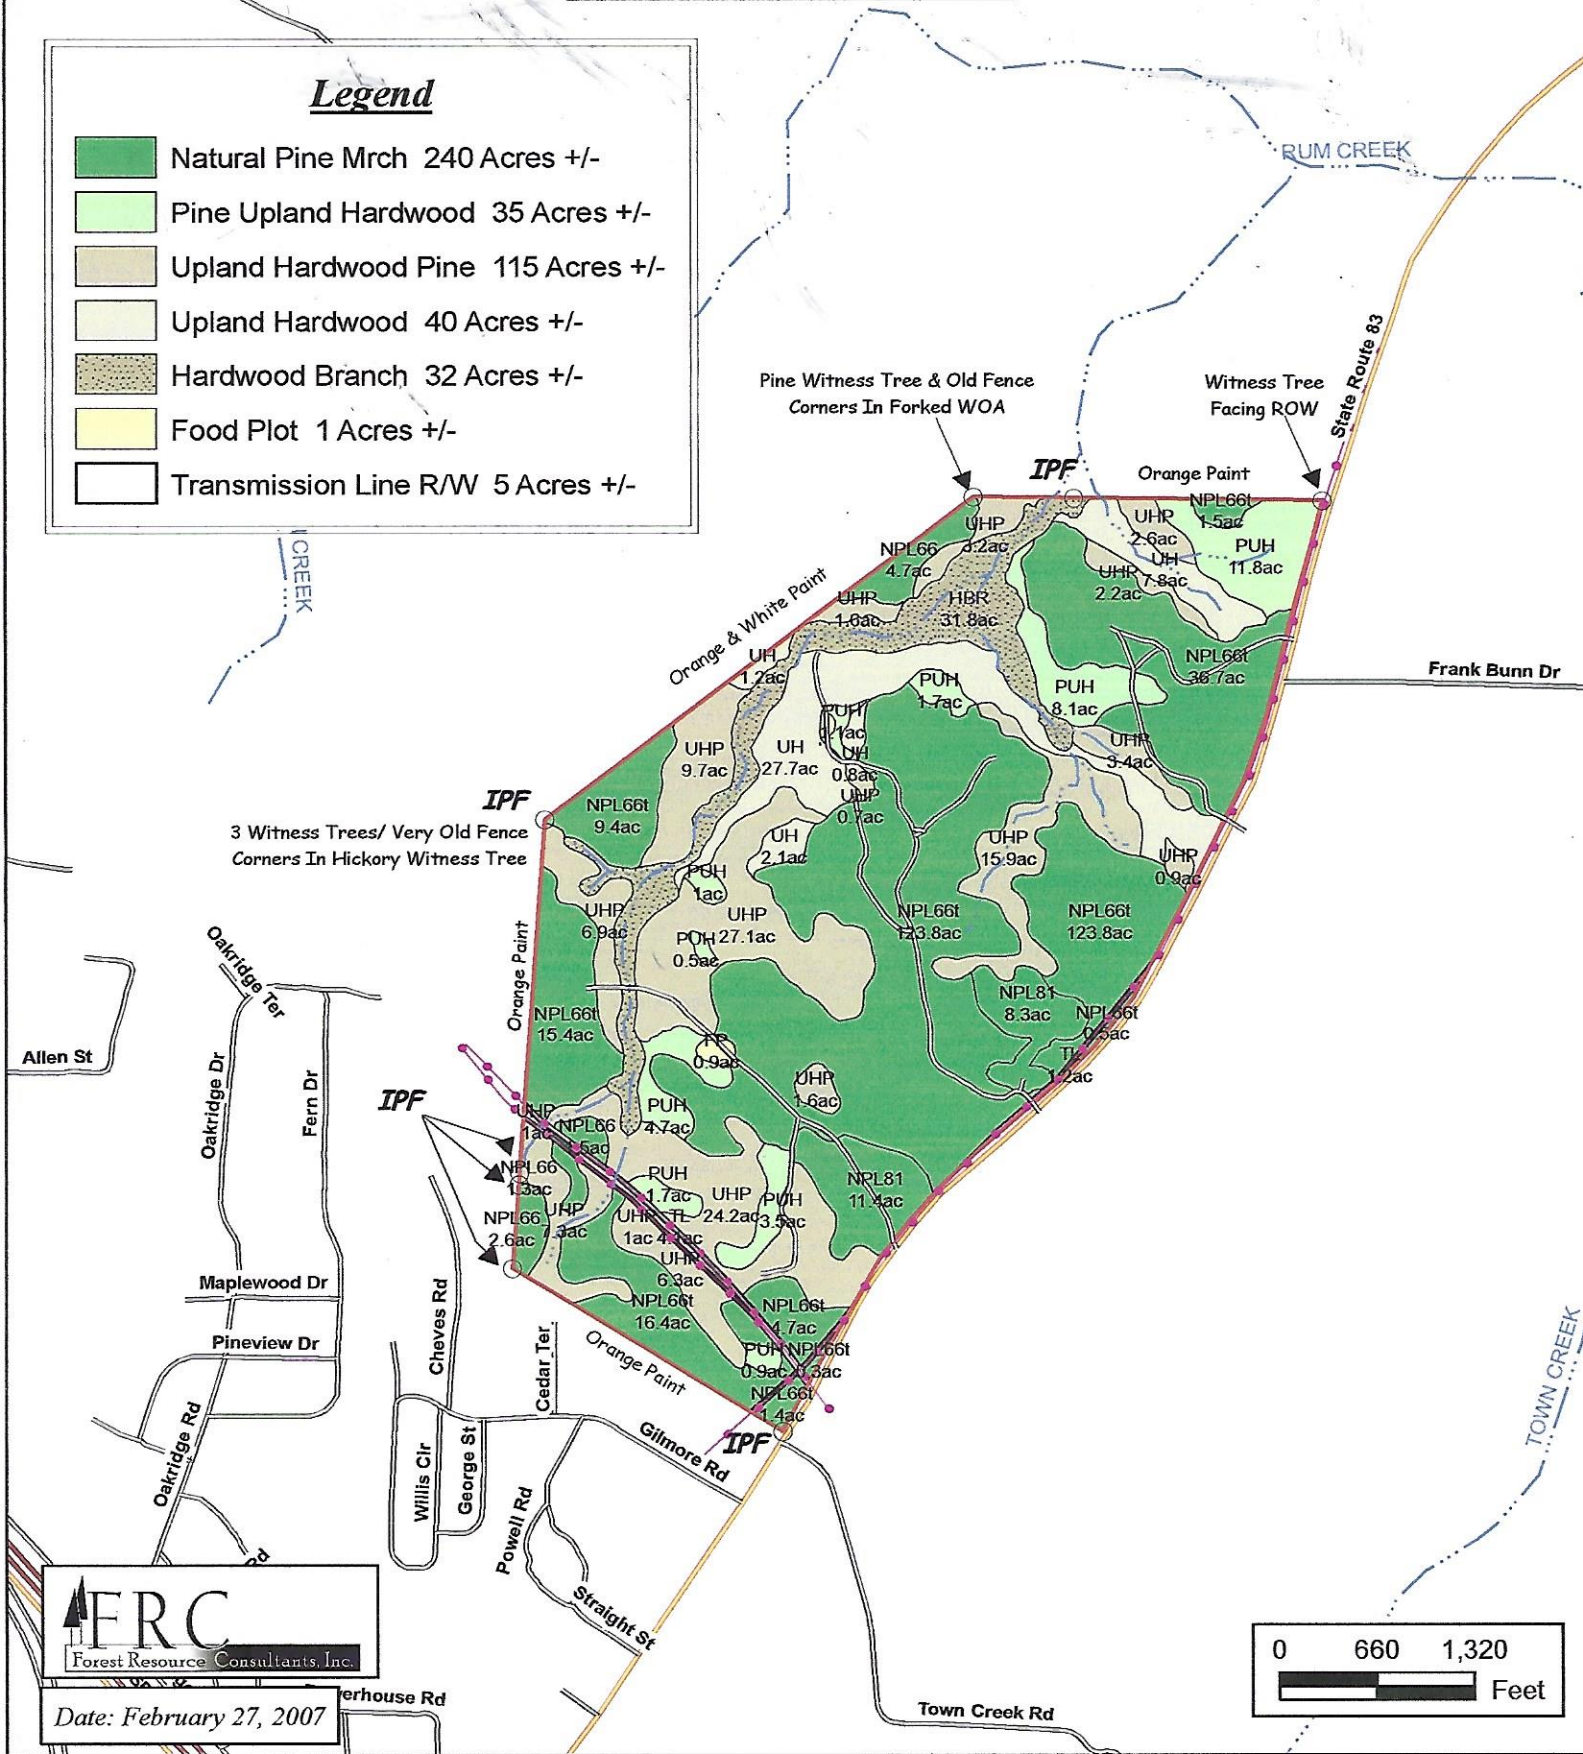

Wriclay Company, LLP
Hollis Tract
Monroe County, GA
Total Acres +/-468

Legend

- Natural Pine Mrch 240 Acres +/-
- Pine Upland Hardwood 35 Acres +/-
- Upland Hardwood Pine 115 Acres +/-
- Upland Hardwood 40 Acres +/-
- Hardwood Branch 32 Acres +/-
- Food Plot 1 Acres +/-
- Transmission Line R/W 5 Acres +/-