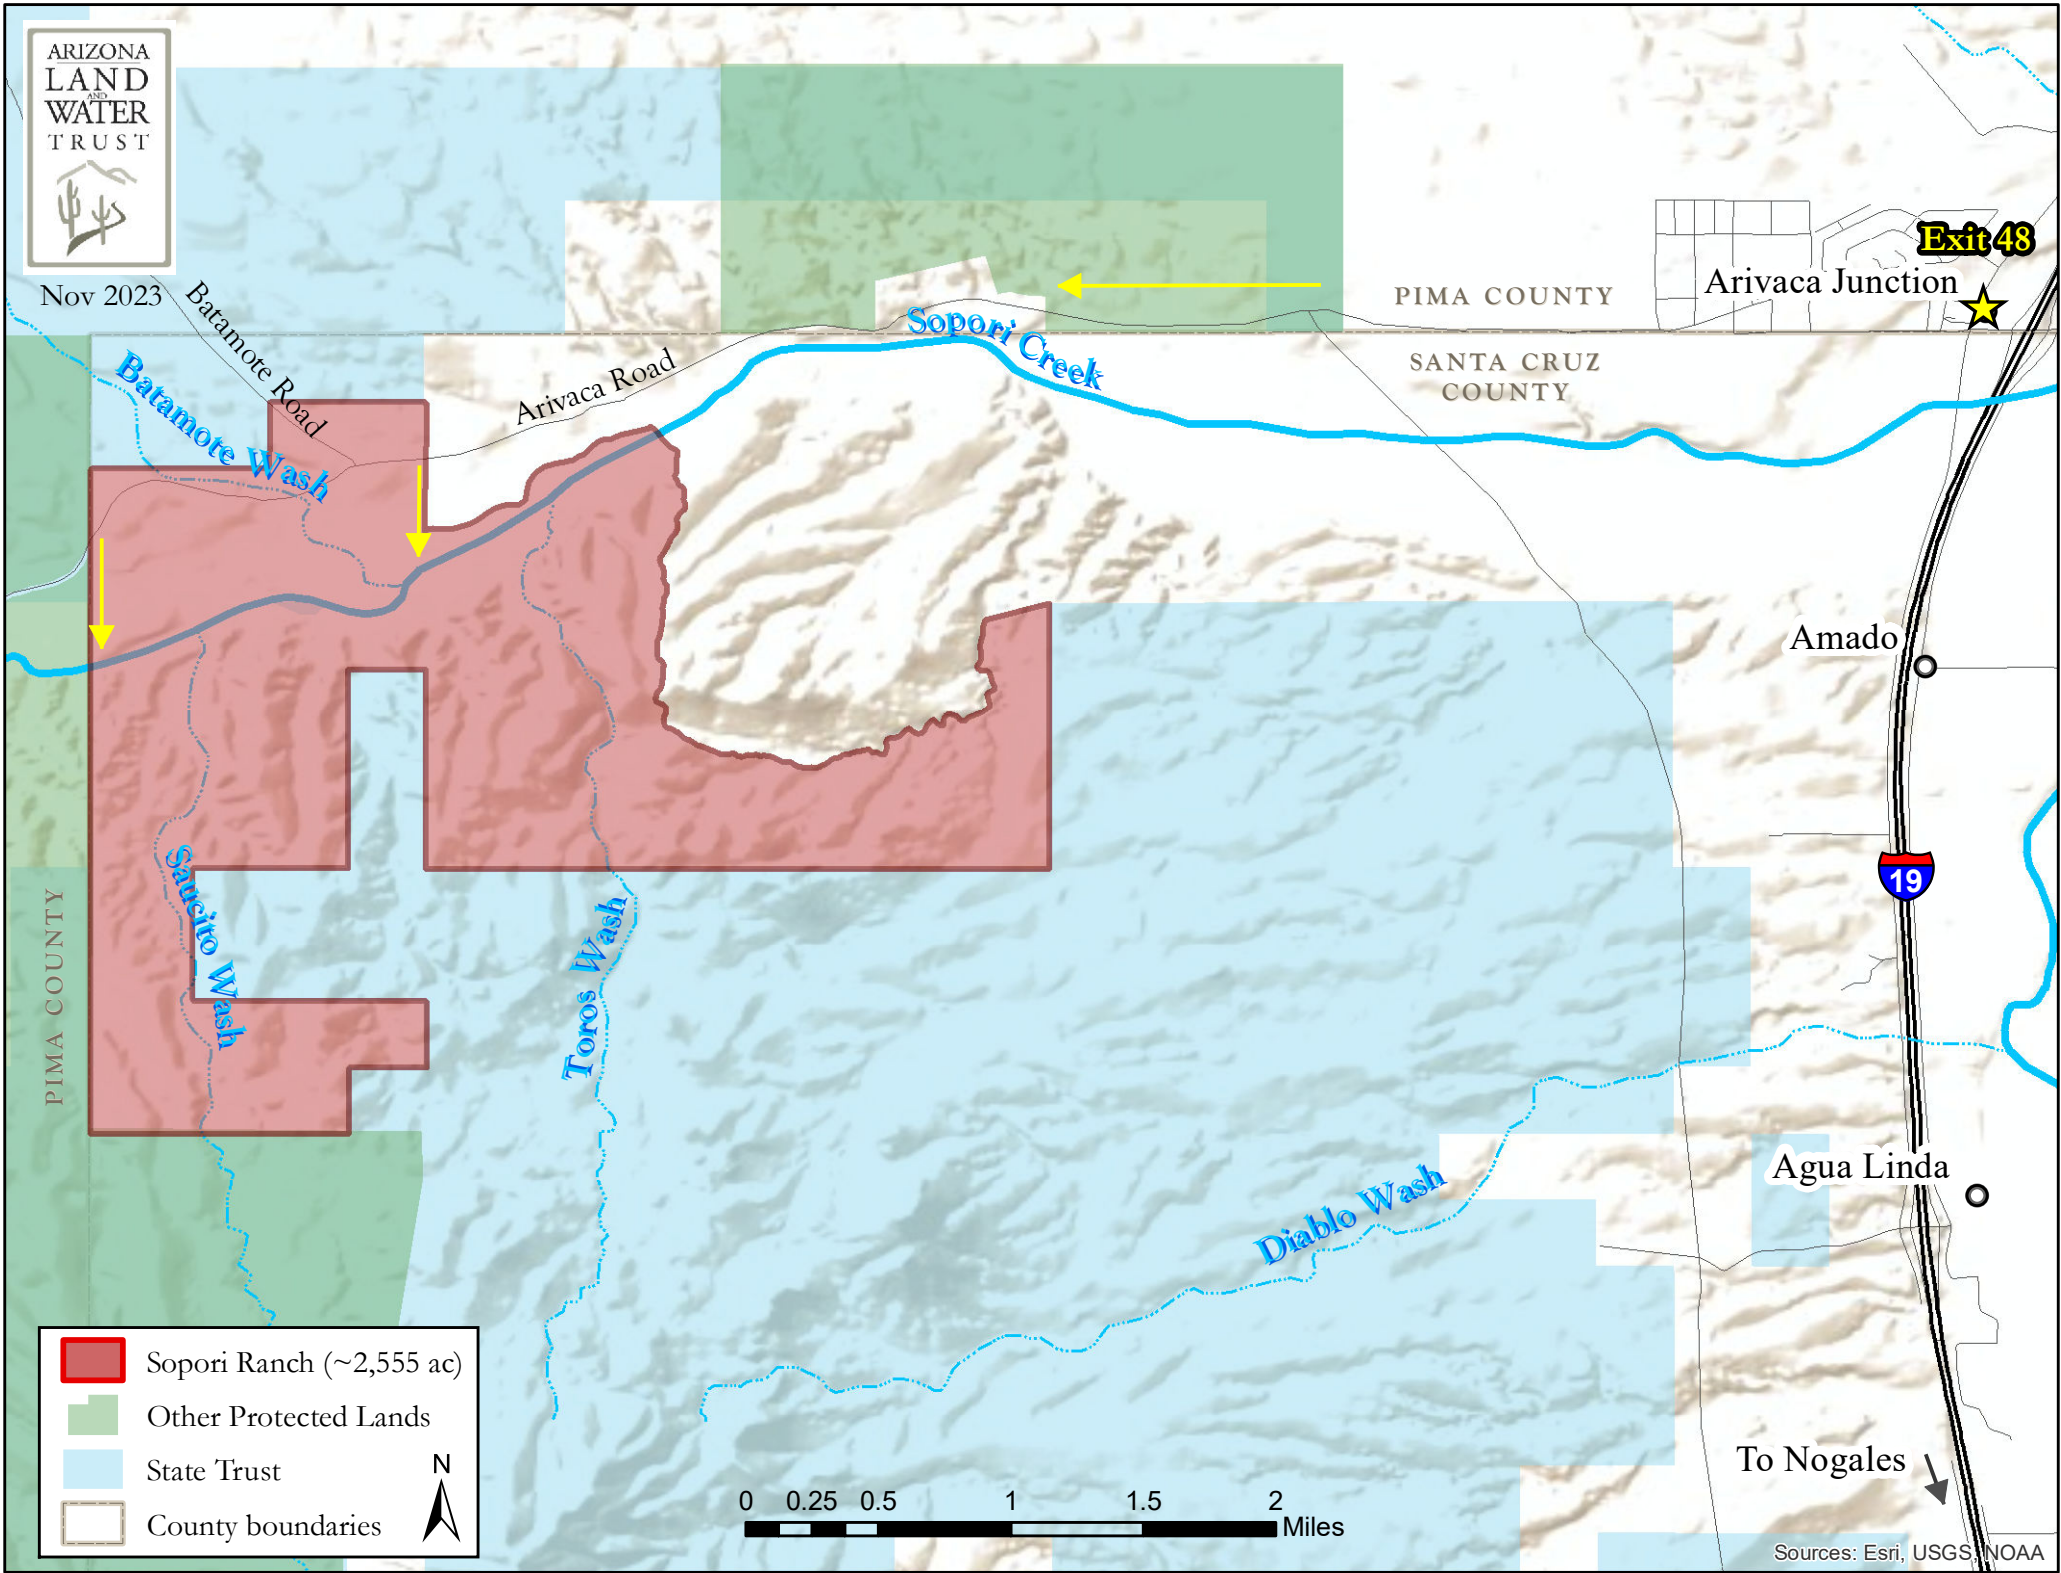

Nov 2023

Exit 48

Arivaca Junction

PIMA COUNTY

SANTA CRUZ  
COUNTY

Amado

19

Agua Linda

To Nogales

- Sopori Ranch (~2,555 ac)
- Other Protected Lands
- State Trust
- County boundaries

0 0.25 0.5 1 1.5 2 Miles