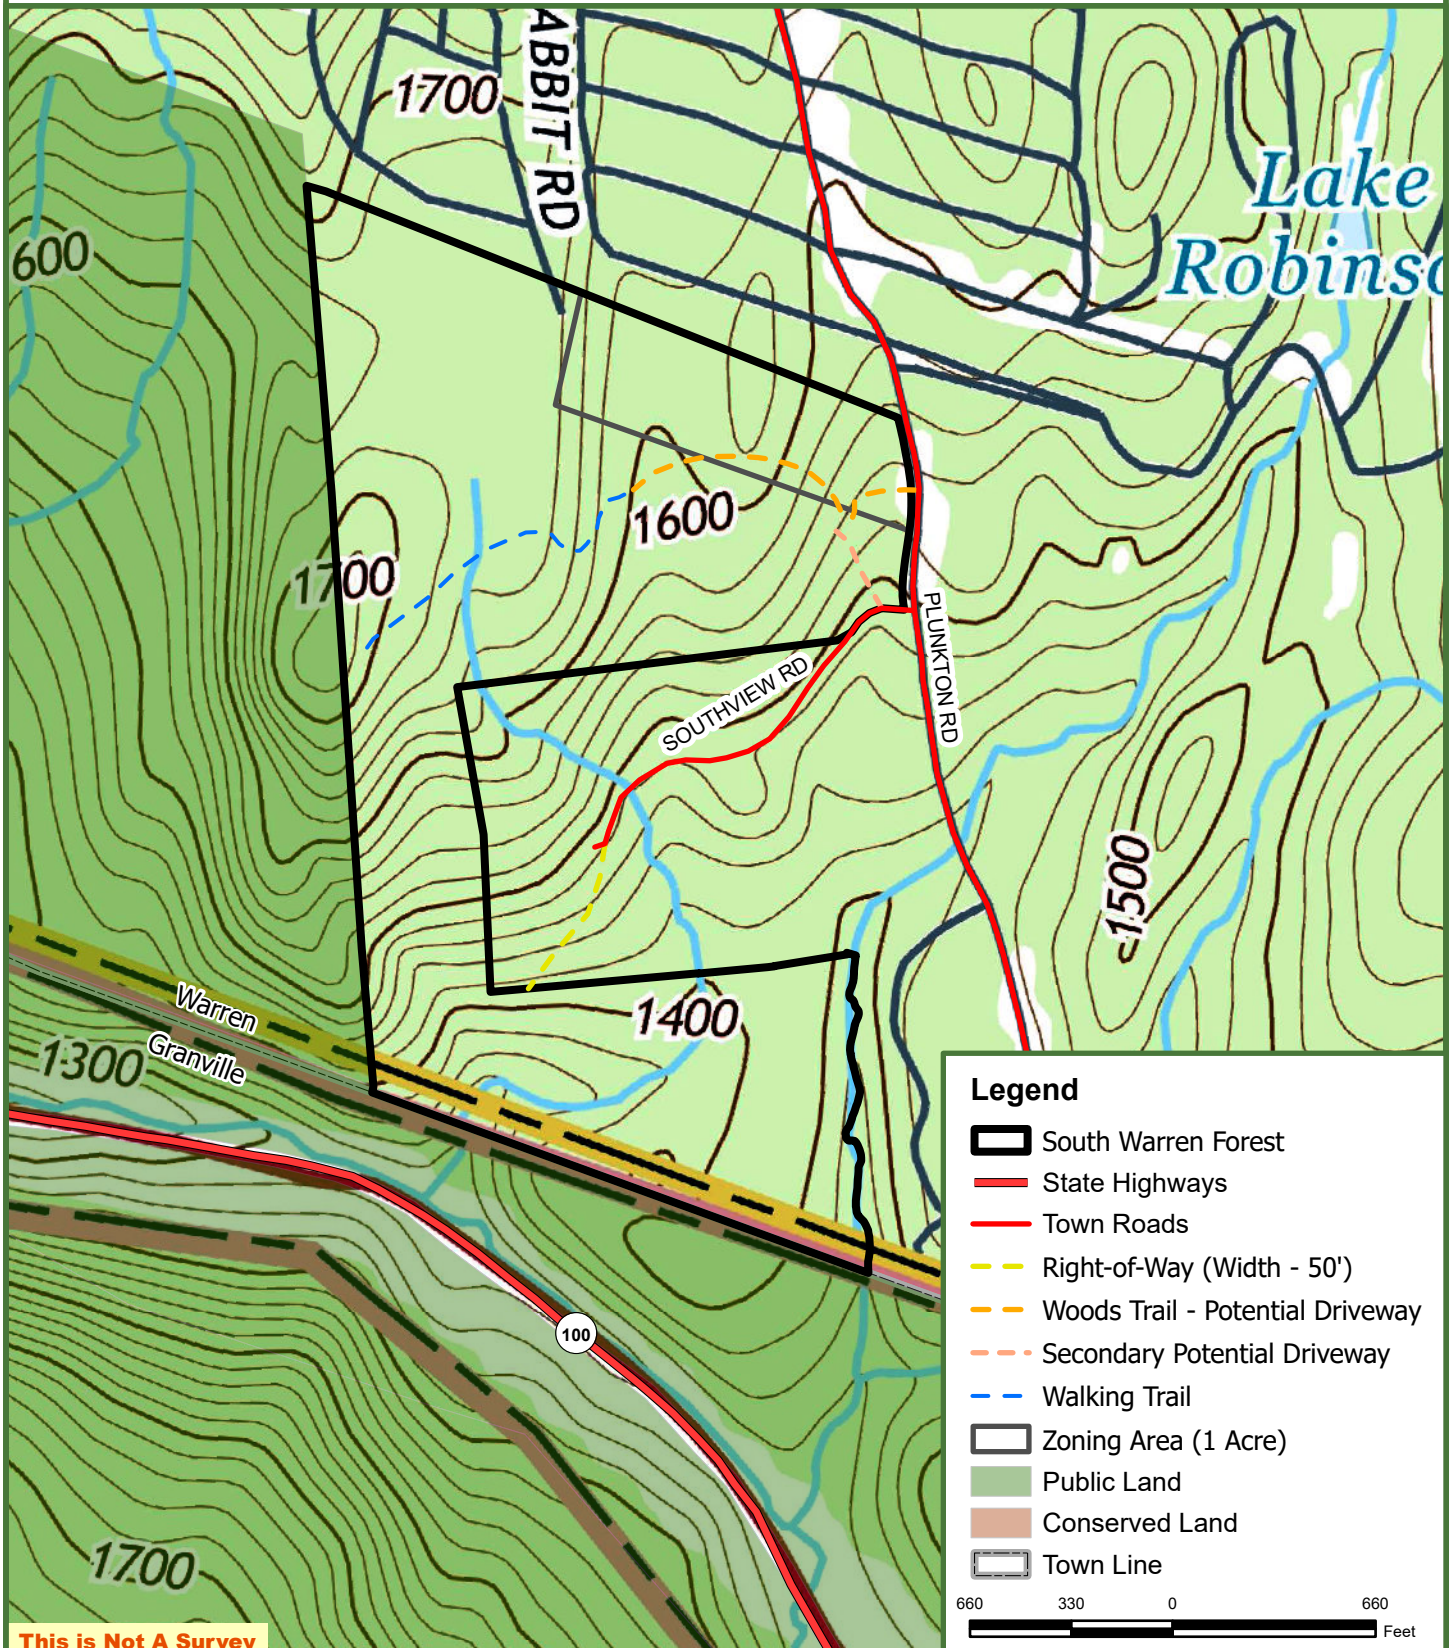

South Warren Forest

88.4 Grand List Acres
Warren, Washington County, Vermont

This is Not A Survey

Map produced from the best available information including VCGI town tax maps polygon, hand held GPS data, aerial photography and reference information obtained from publicly available GIS sources. Boundary lines portrayed on this map are approximate and could be different than the actual location of boundaries found in the field. Map is not a survey.