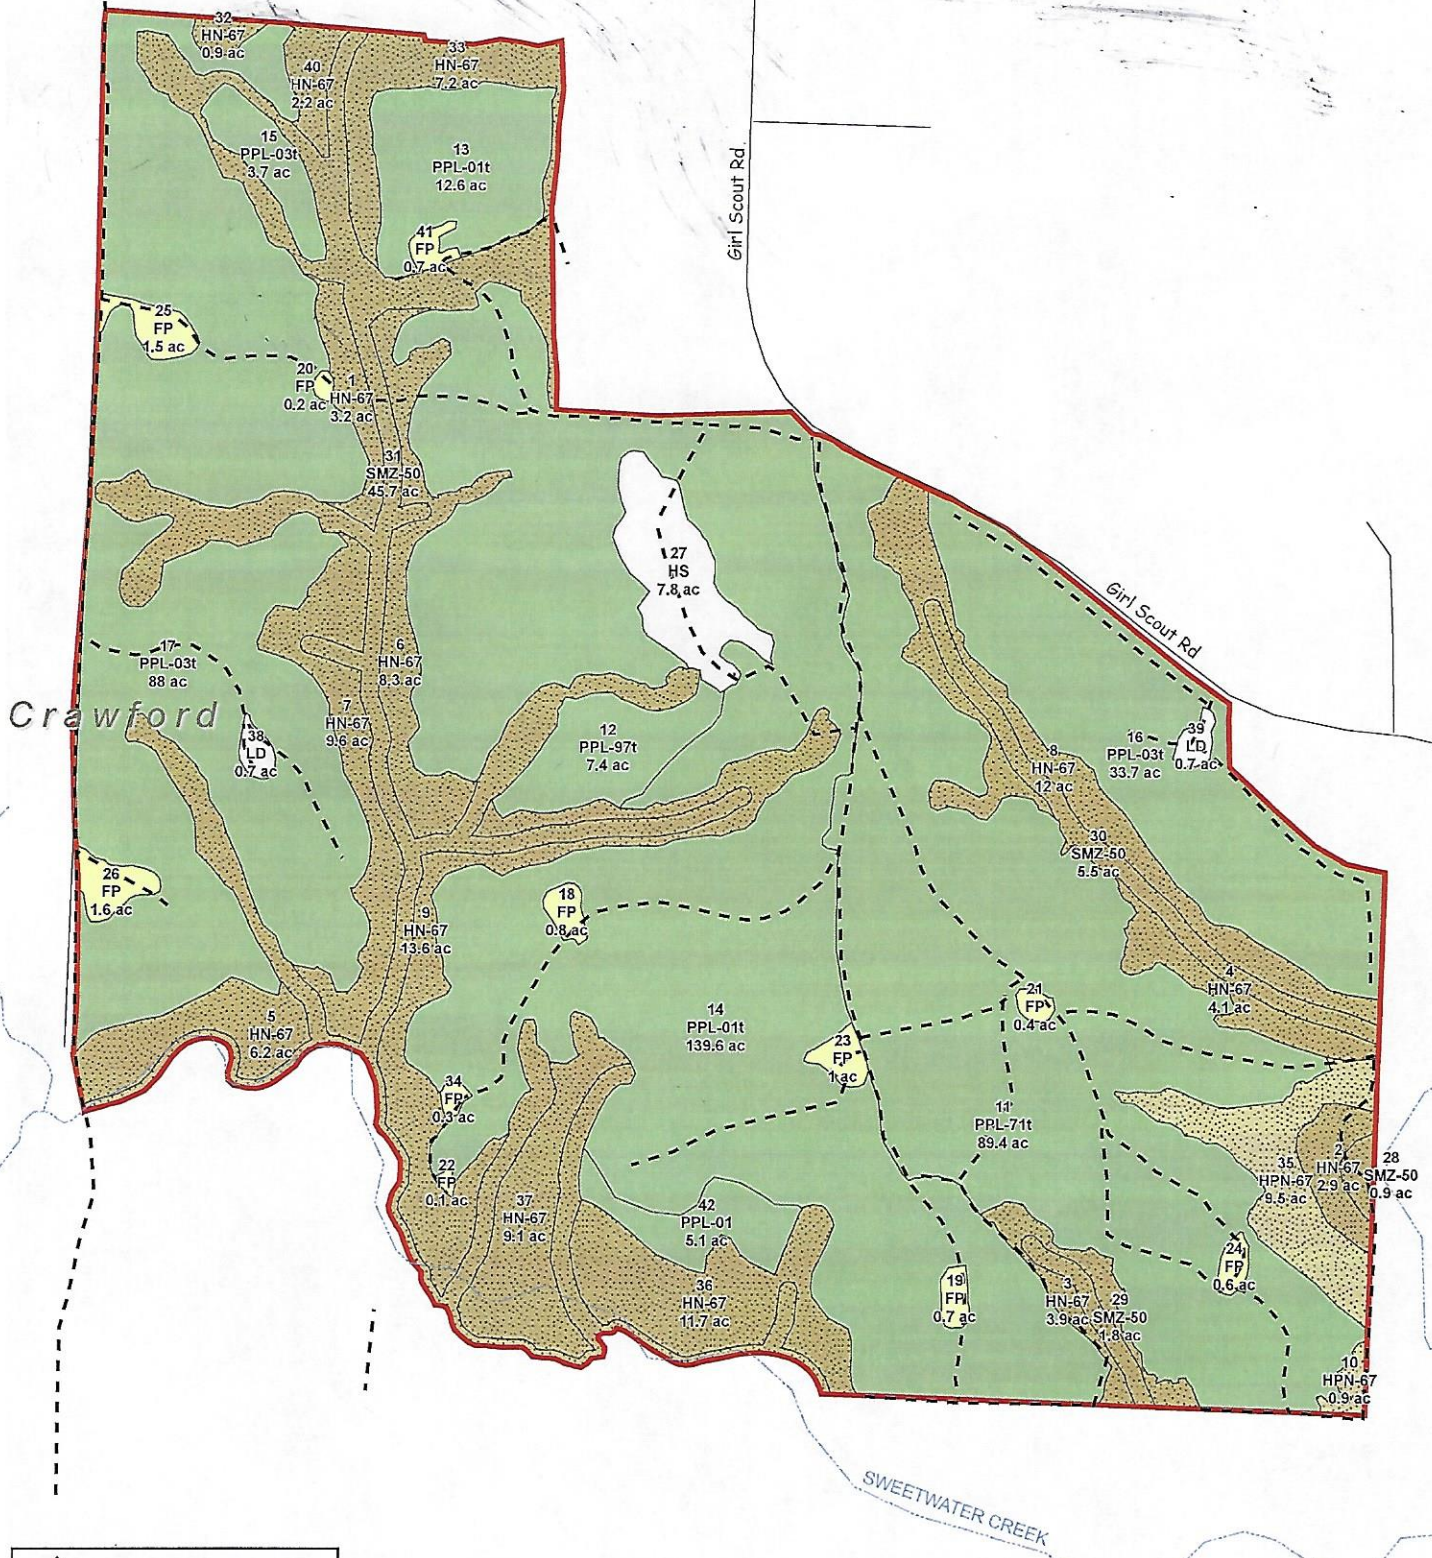

Sweetwater Creek Tract
Crawford County, GA
Total Book Acres: ± 556

Legend

- Planted Pine Mrch
- Field/Open
- Hardwood Pine Non-Convertible
- Non-forest
- Hardwood Non-Convertible

FRC FOREST RESOURCE CONSULTANTS, INC.
 WWW.FRC.US.COM

Date: May 14, 2024