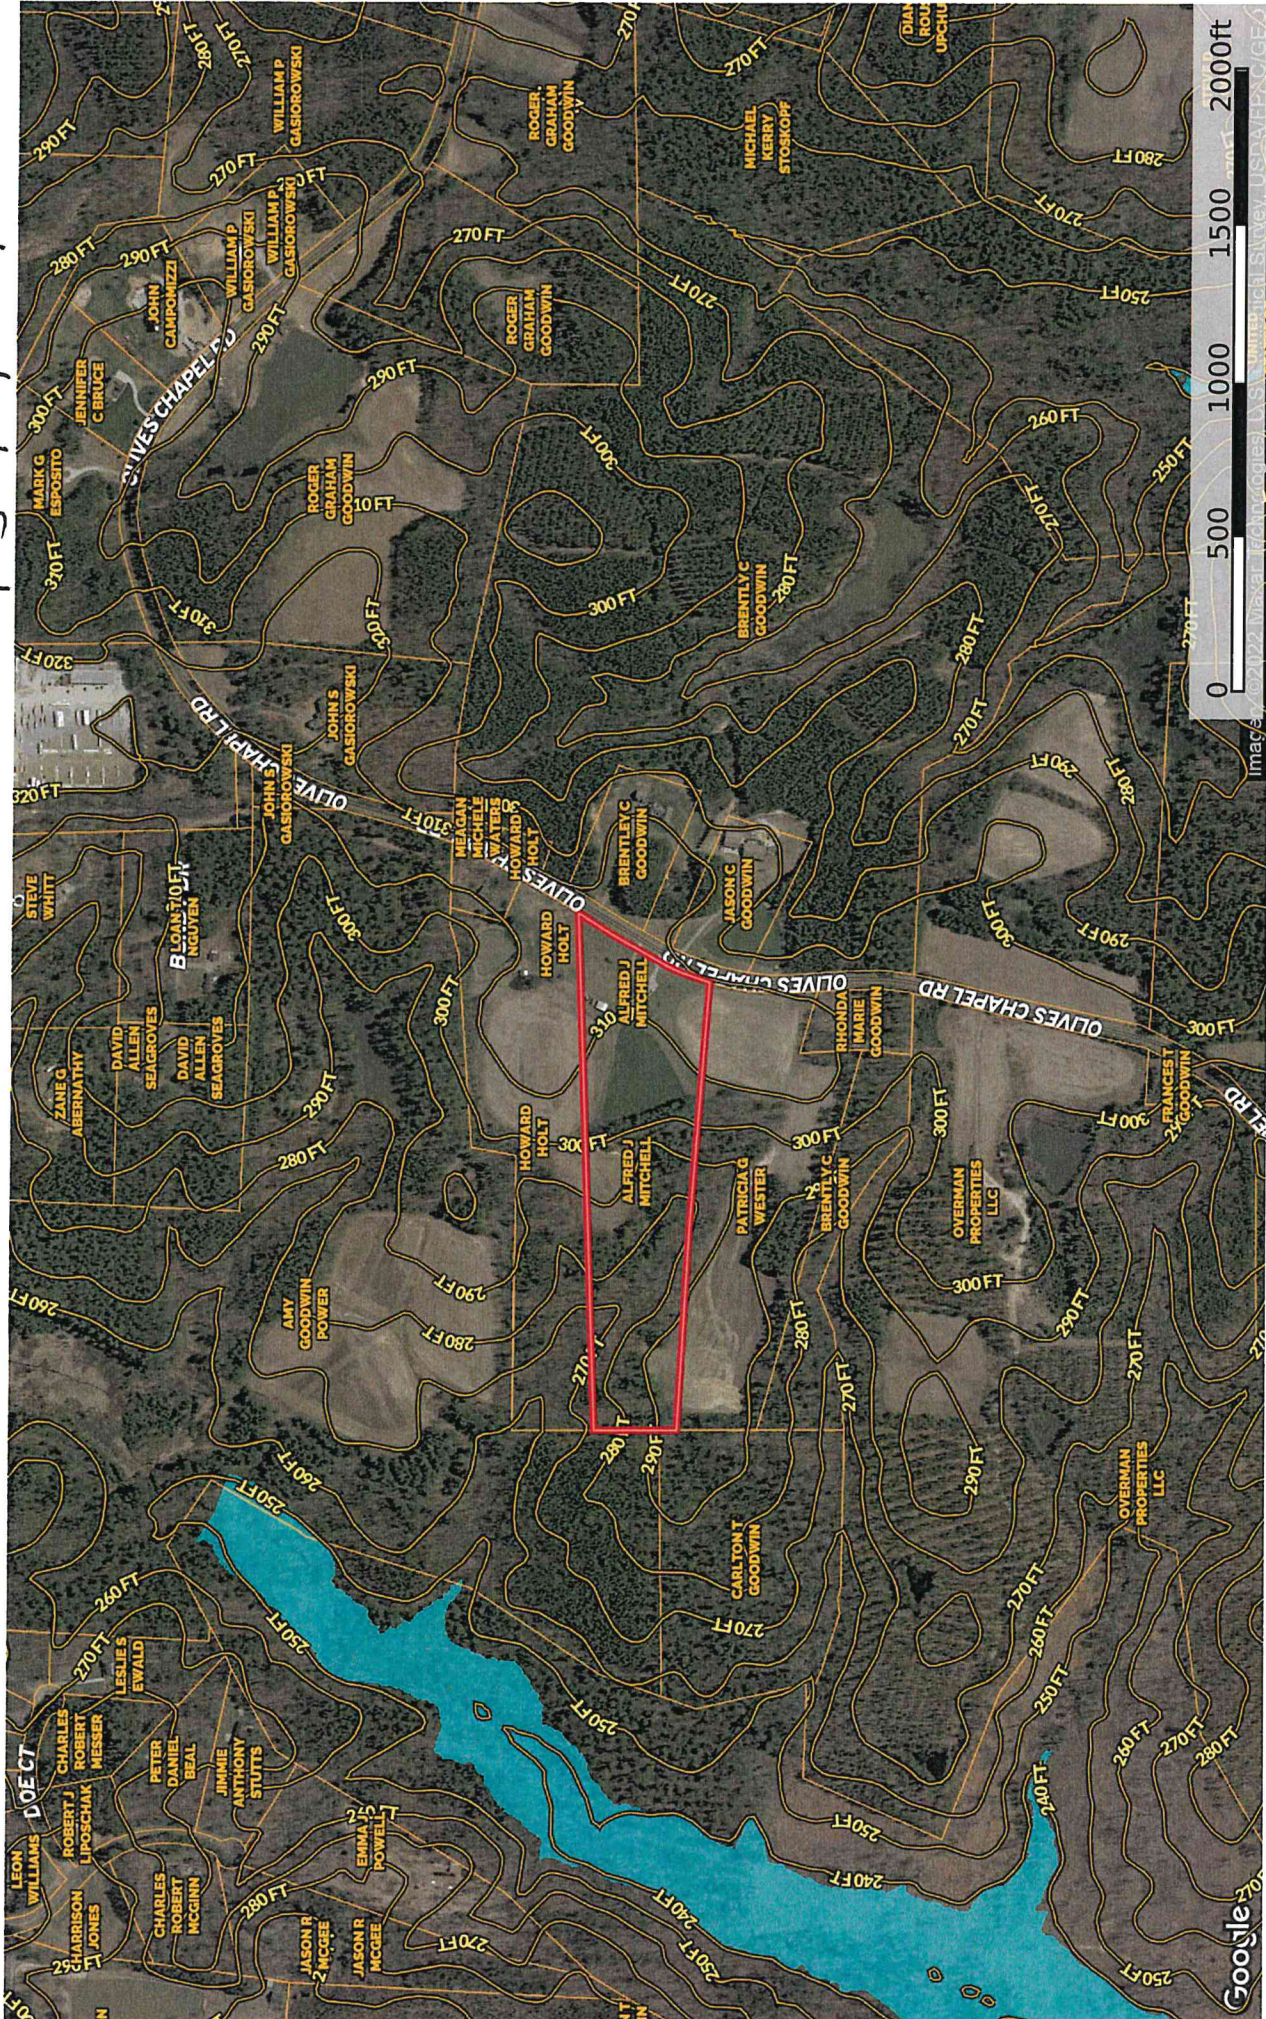

# Topography Map

North Carolina, AC +/-

- Boundary
- 100 Year Floodplain
- 500 Year Floodplain
- Floodway
- Special
- Unmapped/ Not Included