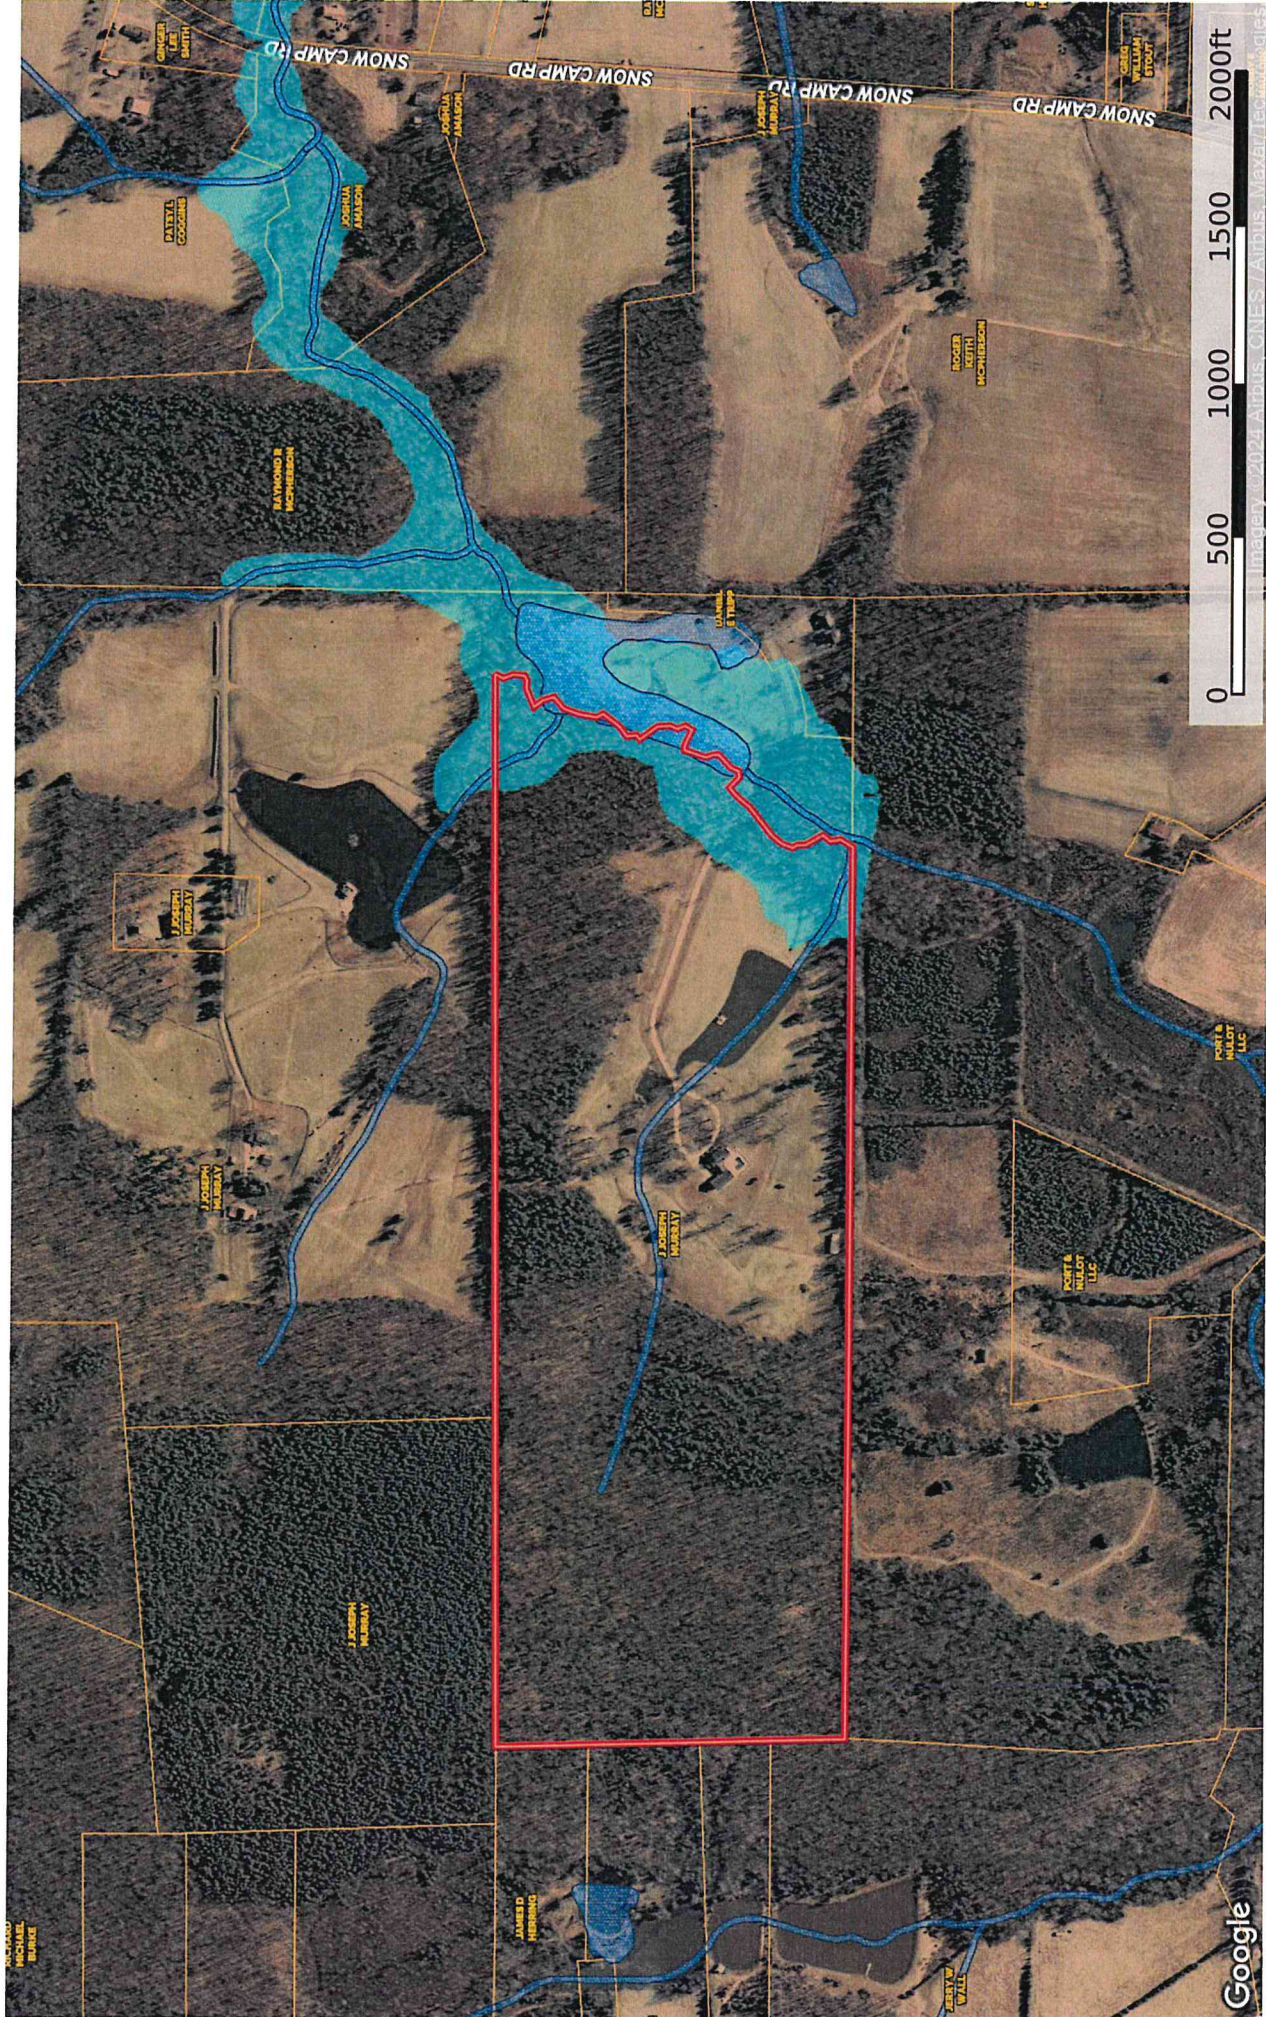

Hydro Map

North Carolina, AC +/-

- Boundary
- 100 Year Floodplain
- 500 Year Floodplain
- Floodway
- Special
- Unmapped/ Not Included
- Wetlands
- Riparian

The information contained herein was obtained from sources deemed to be reliable. Land id[®] Services makes no warranties or guarantees as to the completeness or accuracy thereof.