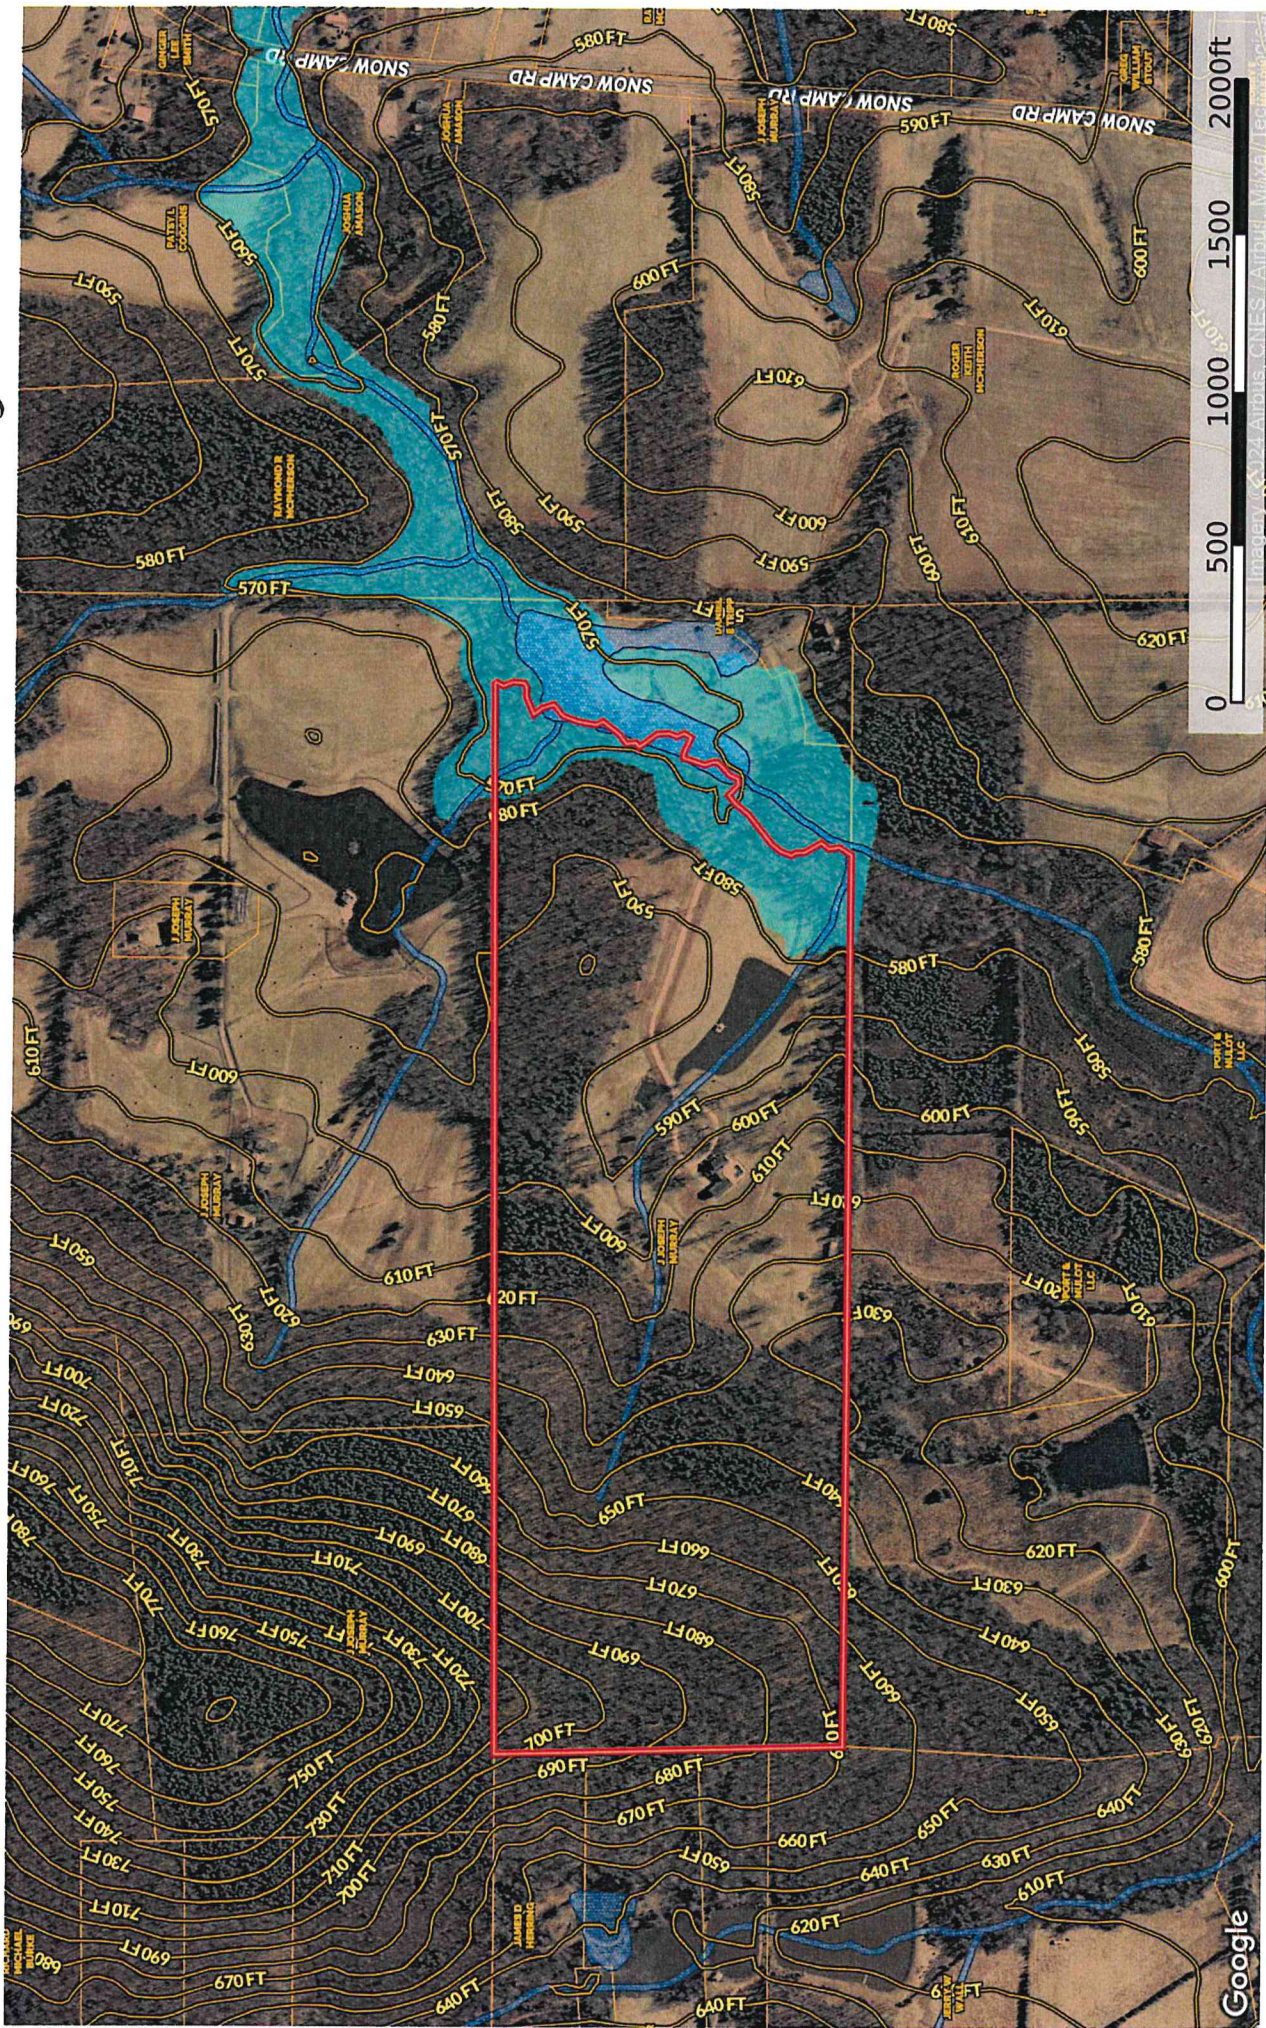

Topography Map

North Carolina, AC +/-

- Boundary
- 100 Year Floodplain
- 500 Year Floodplain
- Floodway
- Special
- Unmapped/ Not Included
- Wetlands
- Riparian

eric andrews