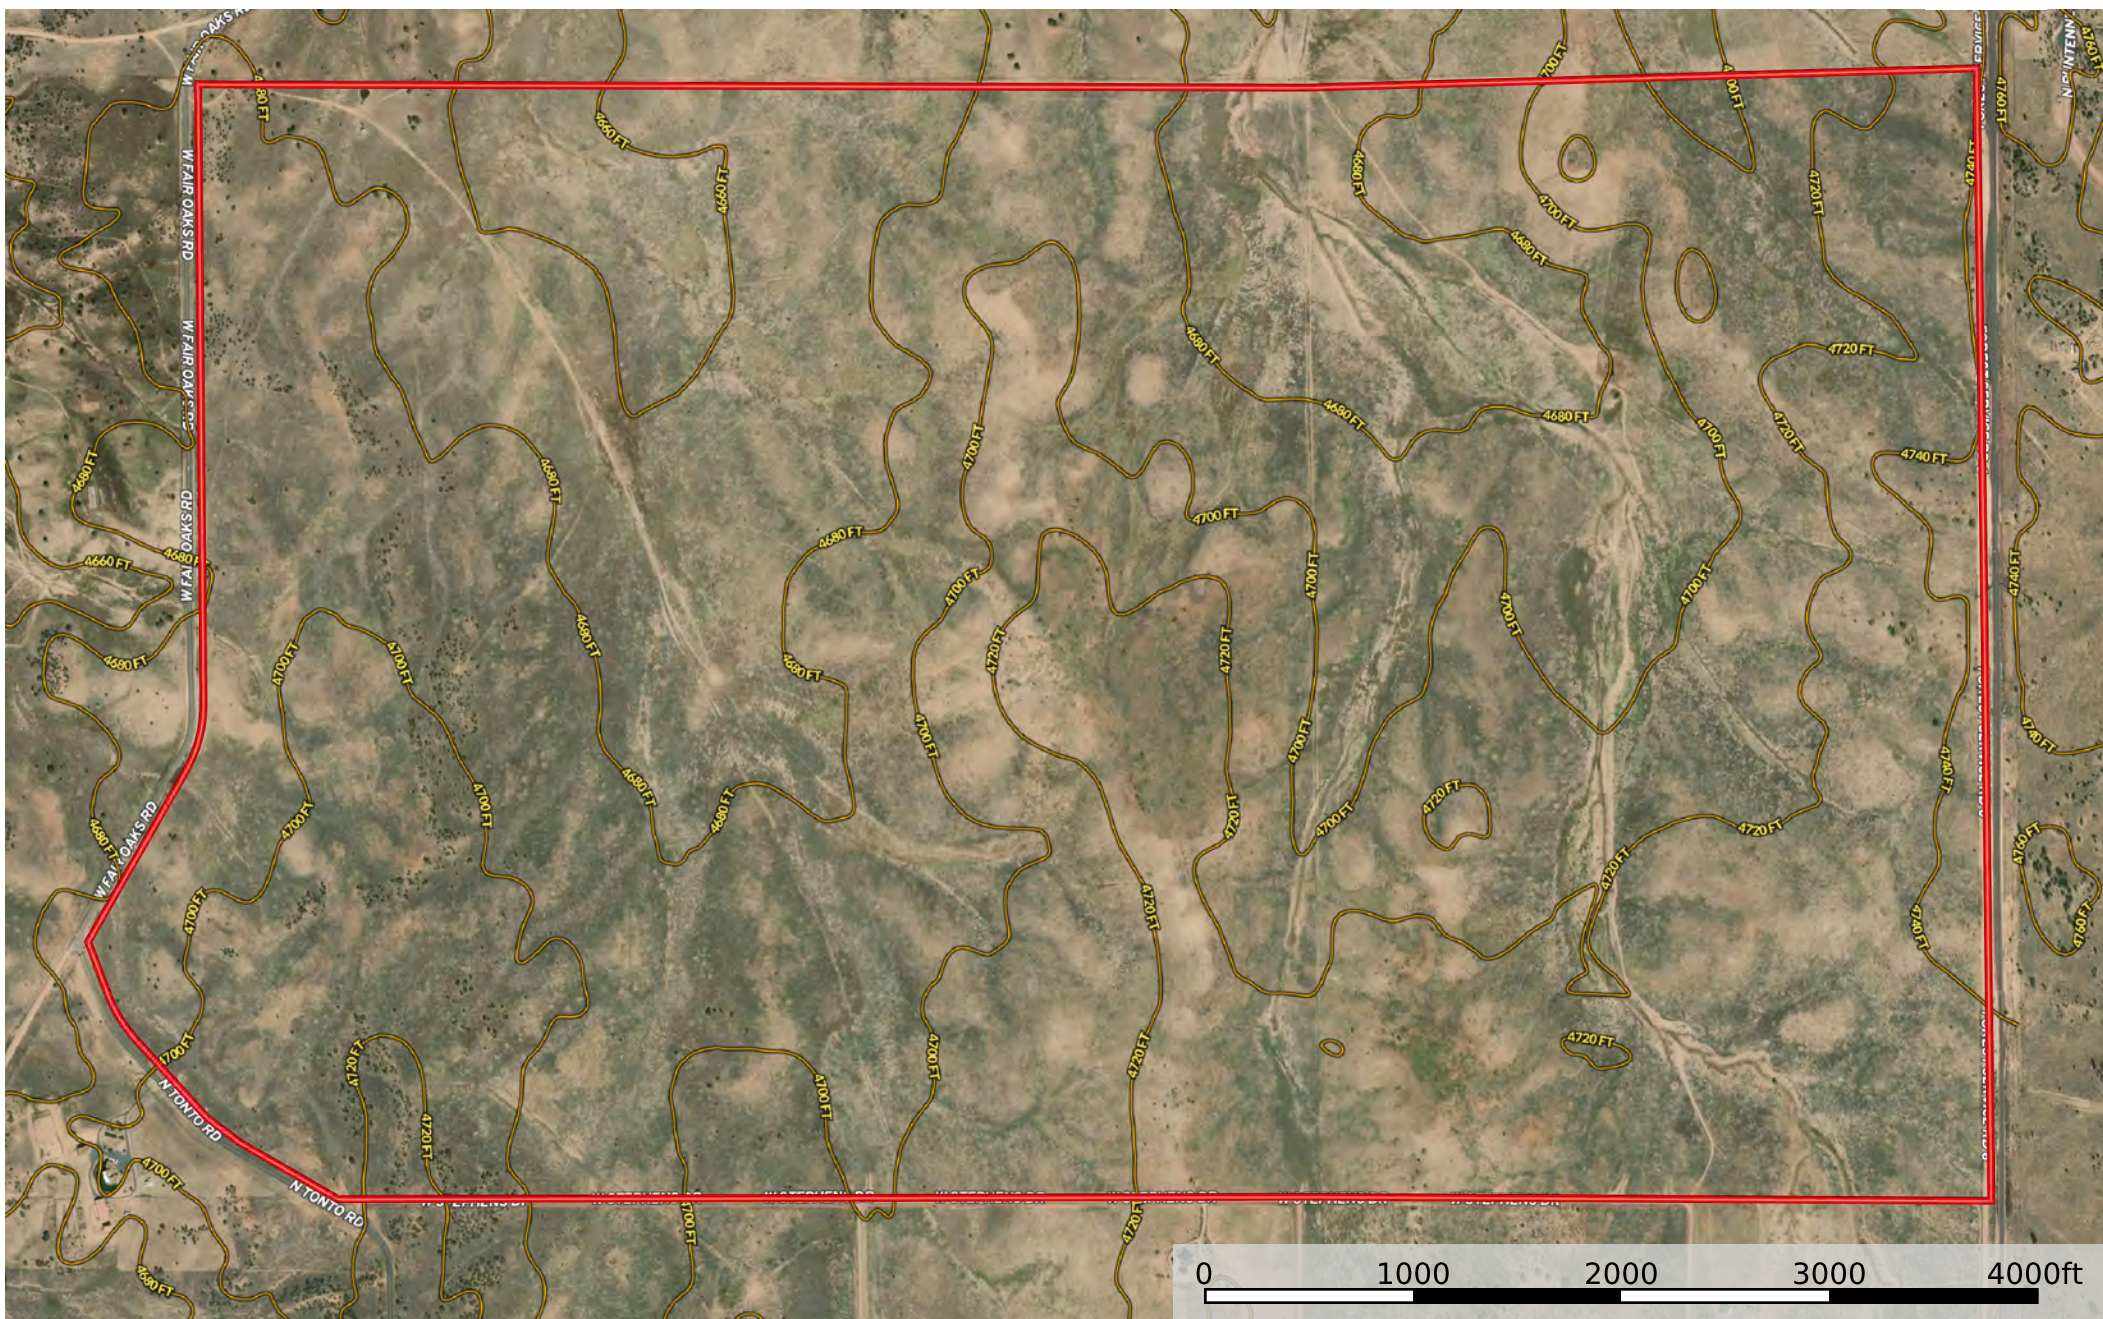

Long Meadow Ranch - Stephens Pasture

Yavapai County, Arizona, 1057.53 AC +/-

 Boundary

MARTY RYAN
P: 520-429-0746

 The information contained herein was obtained from sources deemed to be reliable. Land id™ Services makes no warranties or guarantees as to the completeness or accuracy thereof.