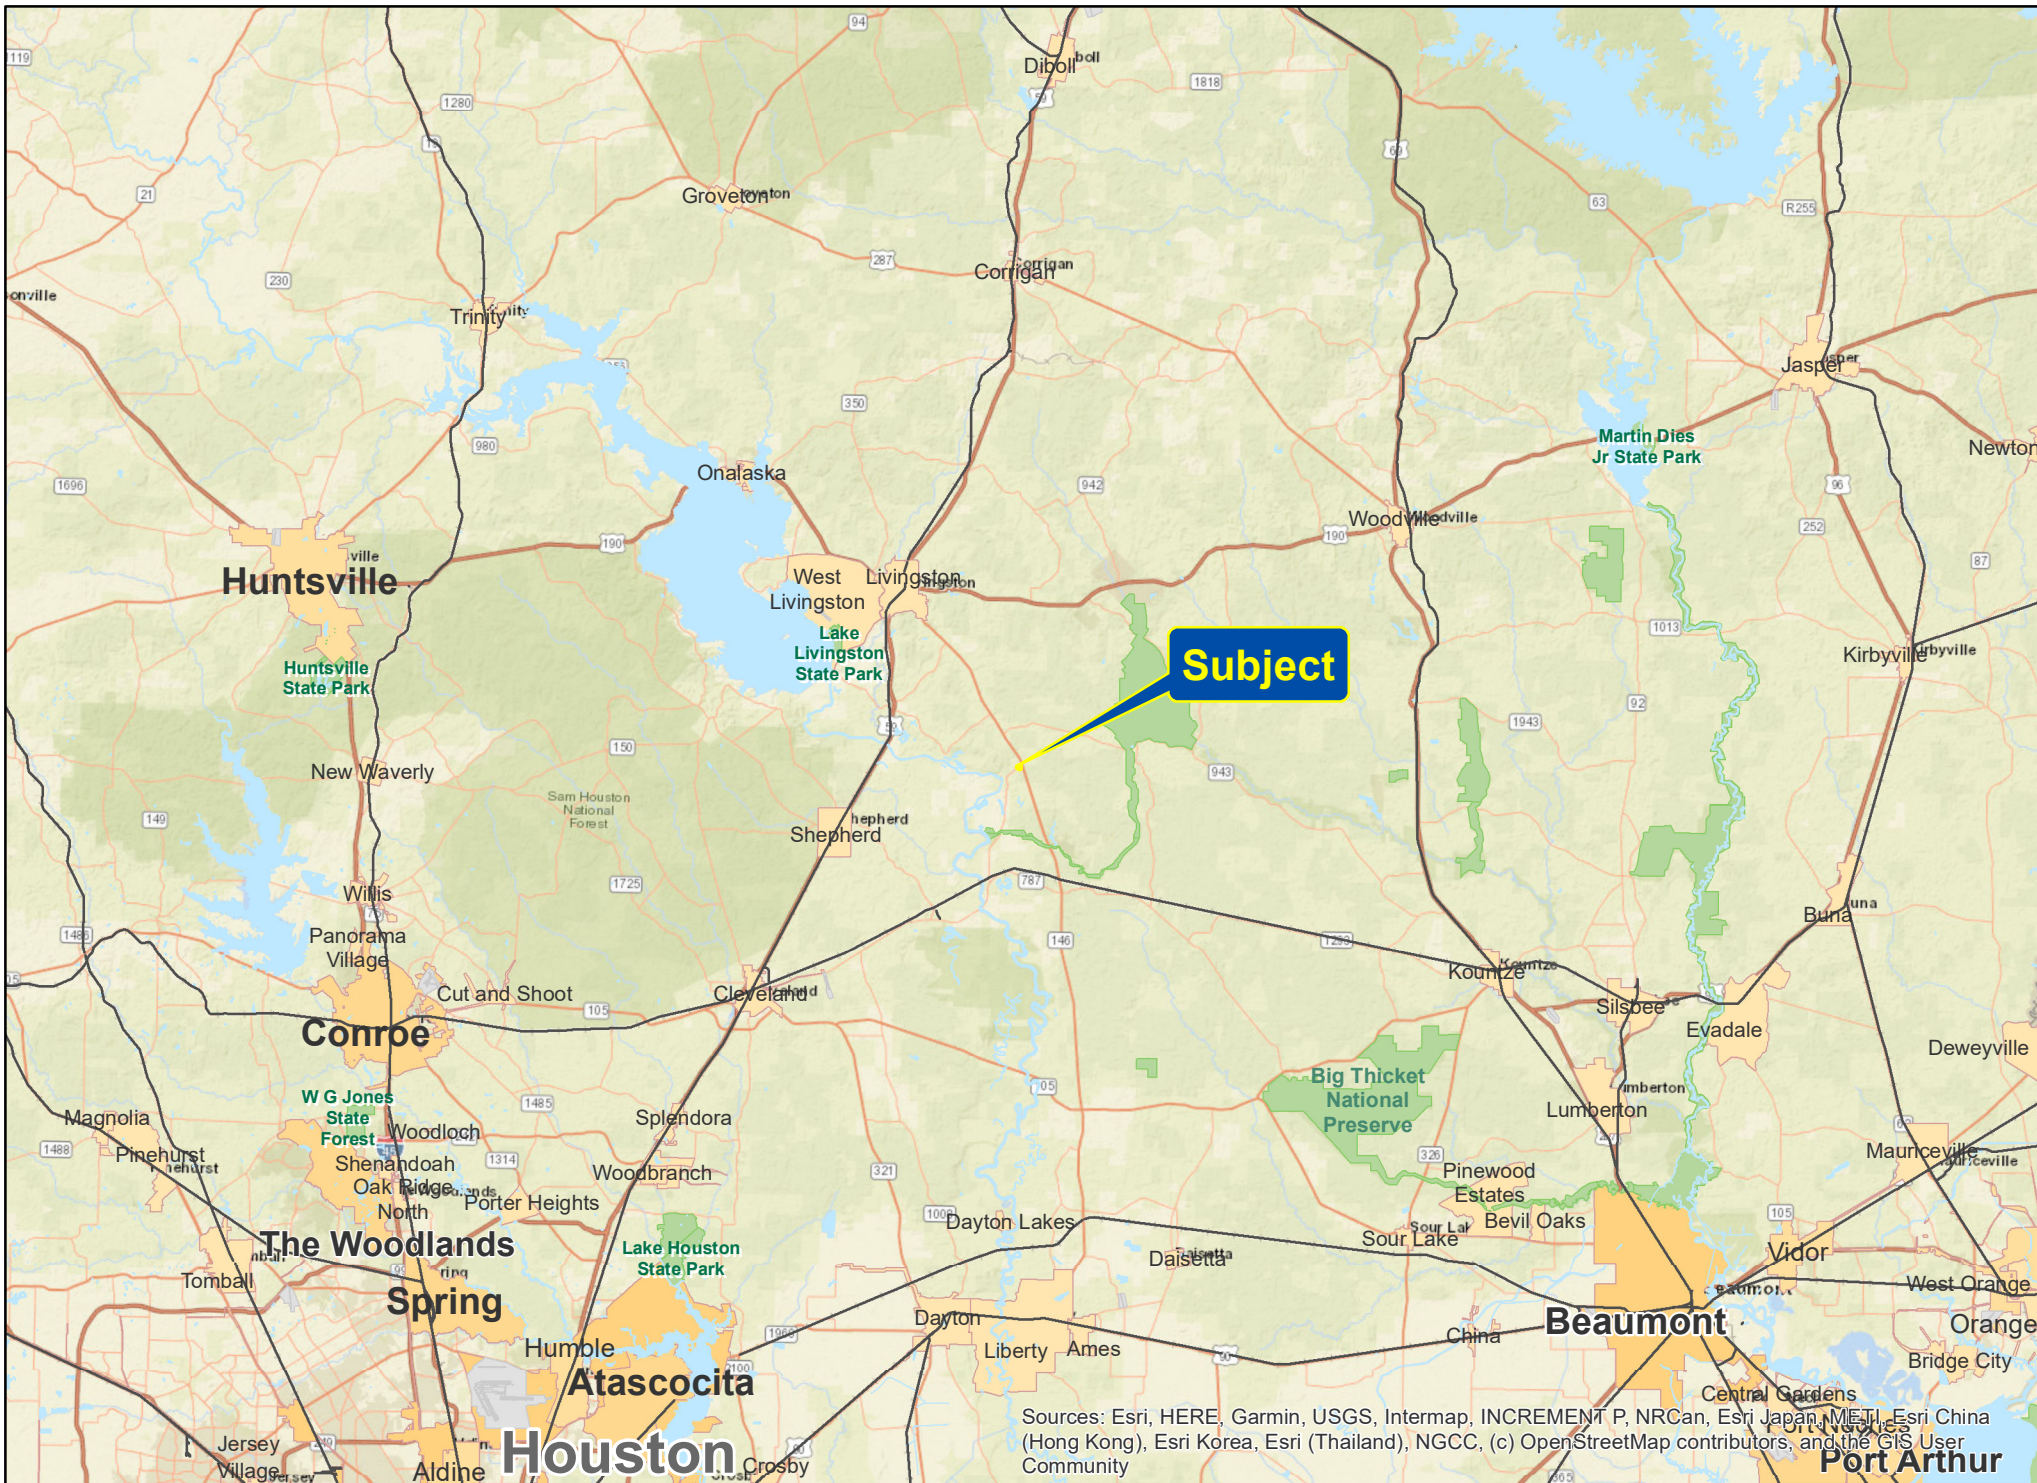

Subject

Sources: Esri, HERE, Garmin, USGS, Intermap, INCREMENT P, NRCan, Esri Japan, METI, Esri China (Hong Kong), Esri Korea, Esri (Thailand), NGCC, (c) OpenStreetMap contributors, and the GIS User Community