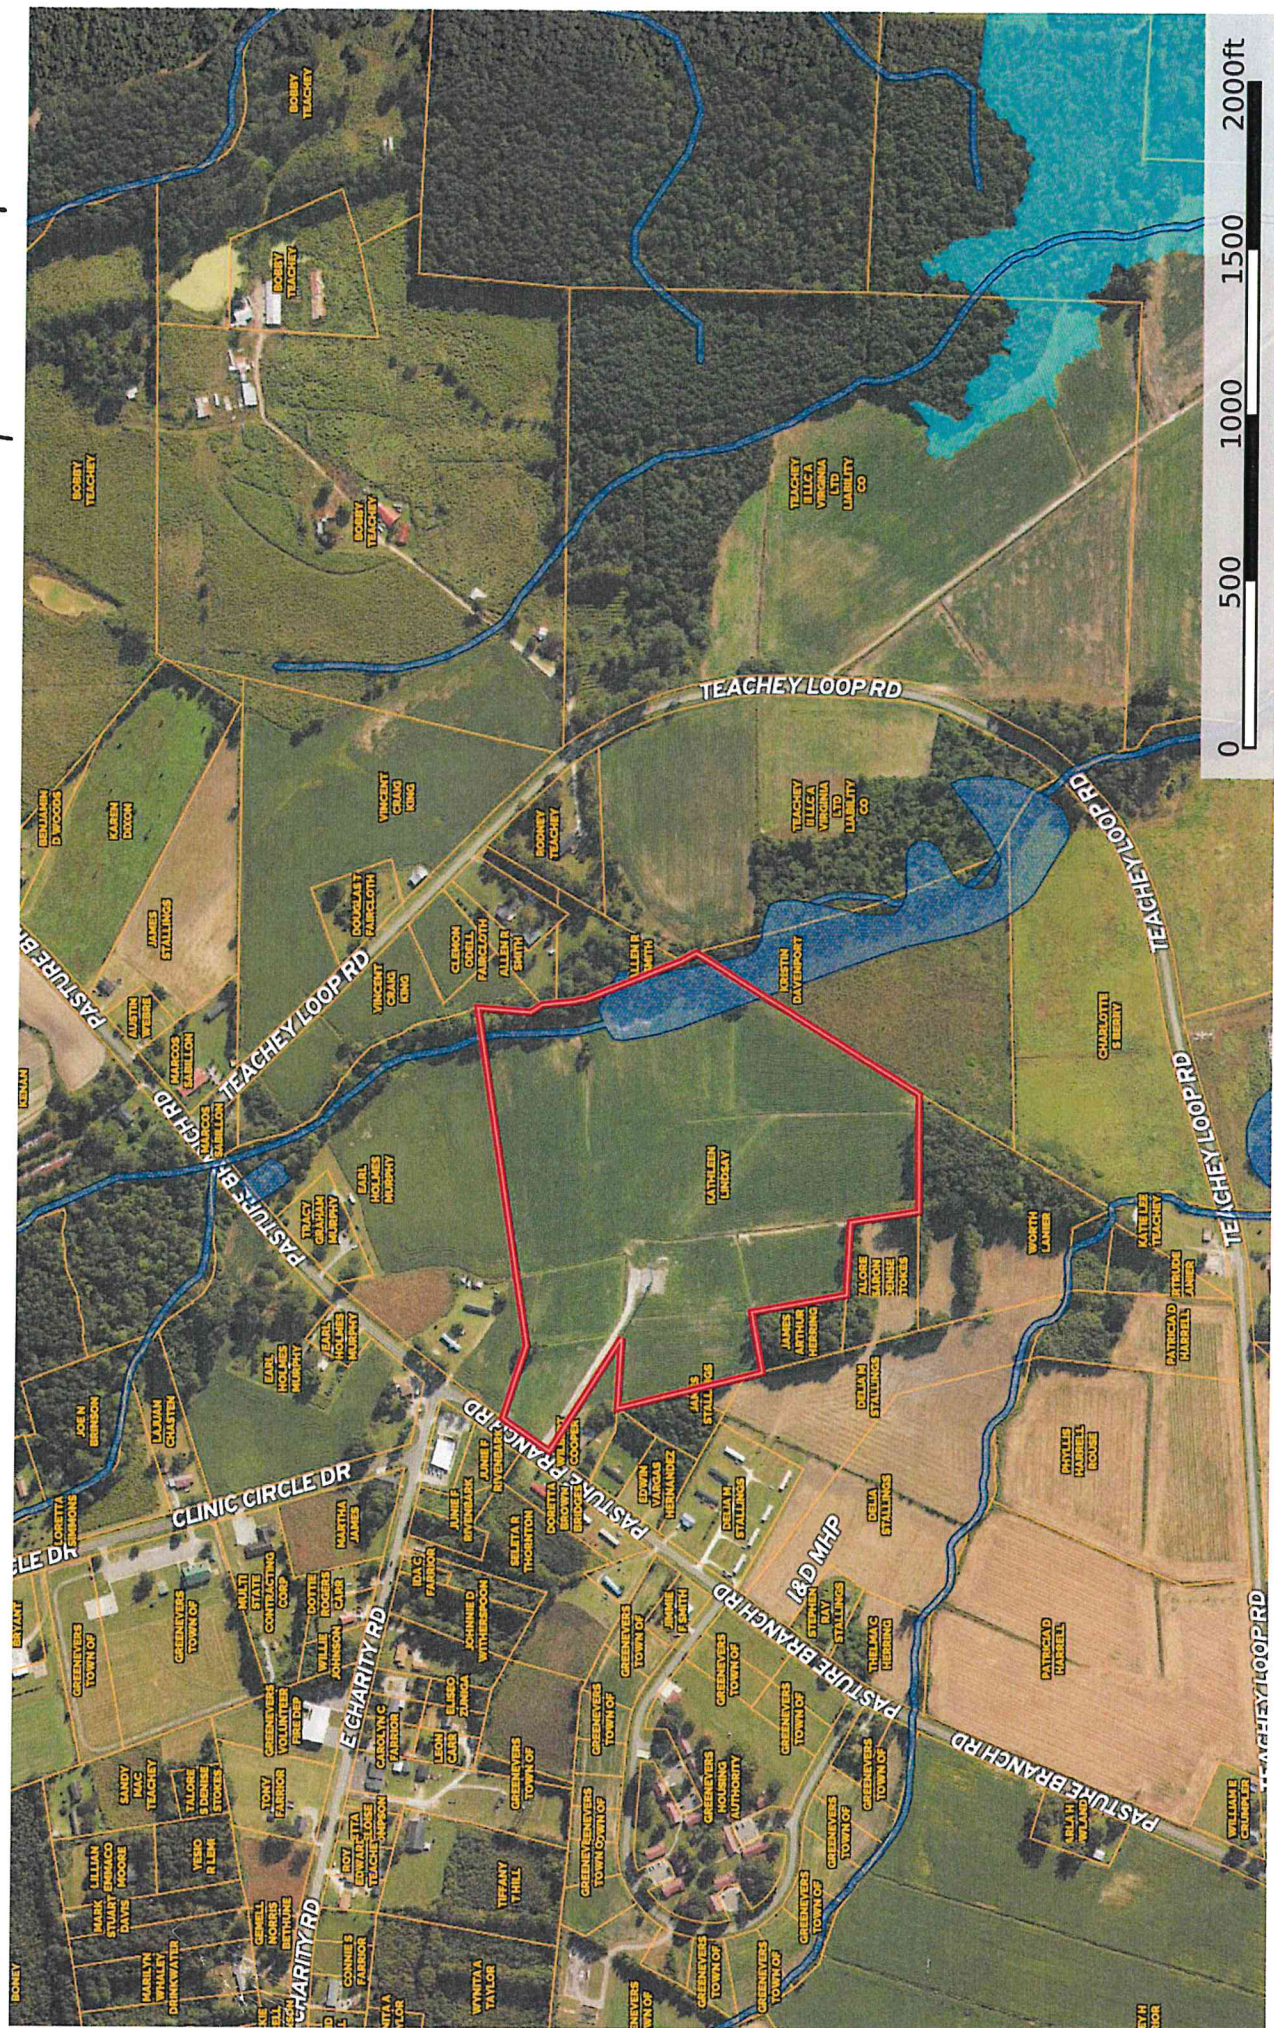

Hydro Map

North Carolina, AC +/-

- Boundary
- 100 Year Floodplain
- 500 Year Floodplain
- Floodway
- Special
- Unmapped/ Not Included
- Wetlands
- Riparian