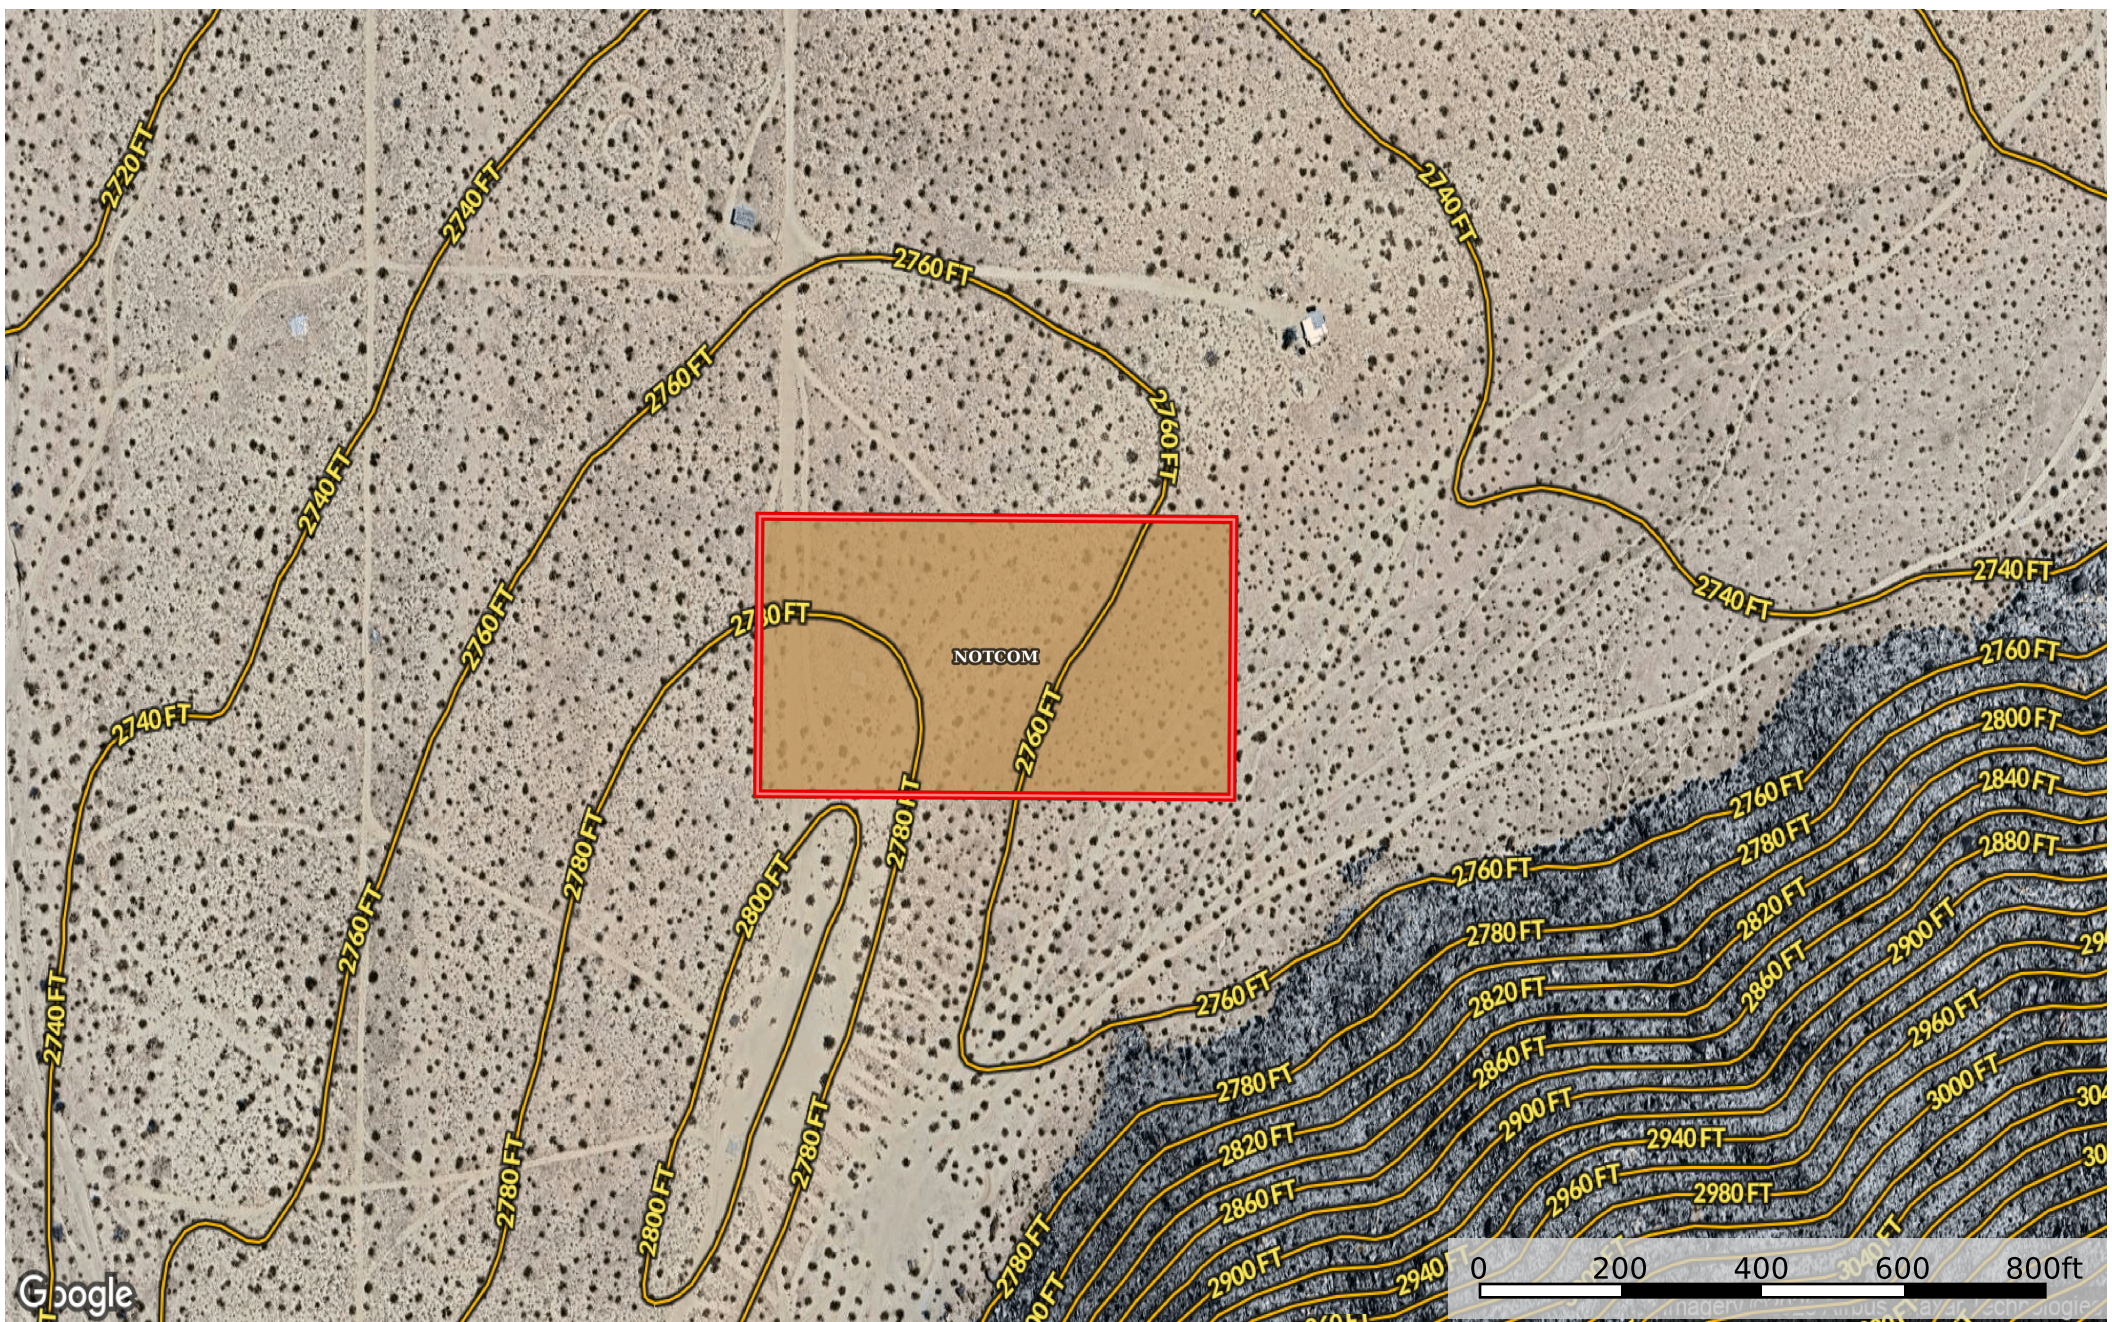

5 Acres Landers, San Bernardino County, CA 0635-121-02-  
San Bernardino County, California, 5 AC +/-

 Boundary

Boundary 5.07 ac

SOIL CODE	SOIL DESCRIPTION	ACRES	%	CPI	NCCPI	CAP
NOTCOM	No Digital Data Available	5.07	100	0	-	-
TOTALS		5.07(*)	100%	-	-	-

(\*) Total acres may differ in the second decimal compared to the sum of each acreage soil. This is due to a round error because we only show the acres of each soil with two decimal.