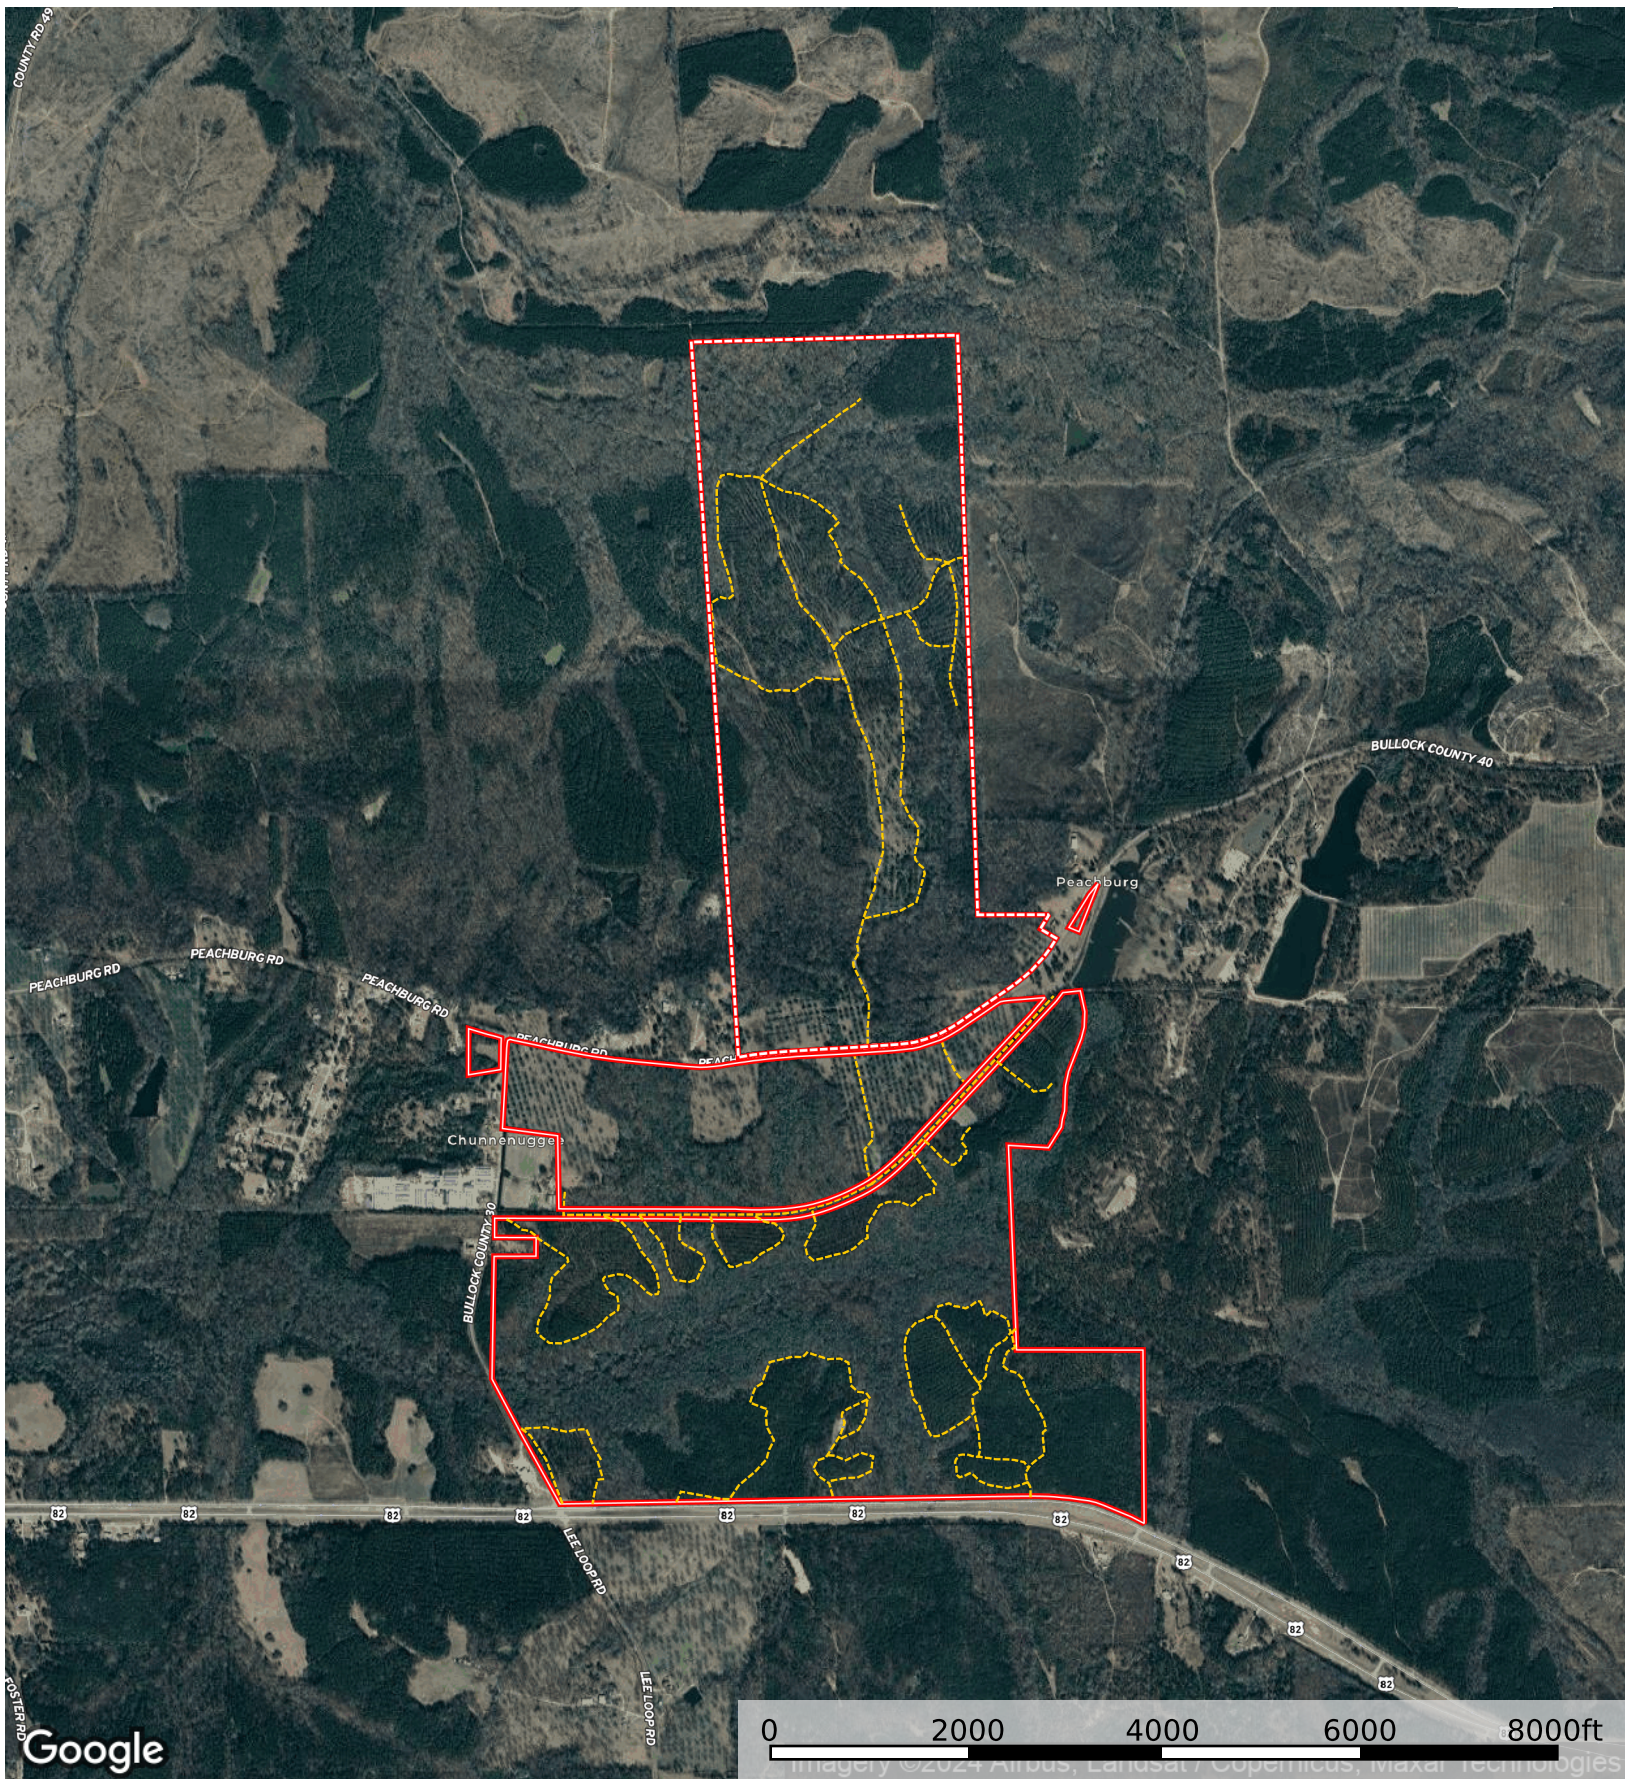

AU- Union Springs- Roads and Trails

Bullock County, Alabama, 1028 AC +/-

--- Road / Trail - - - - - Boundary - - - - - Boundary