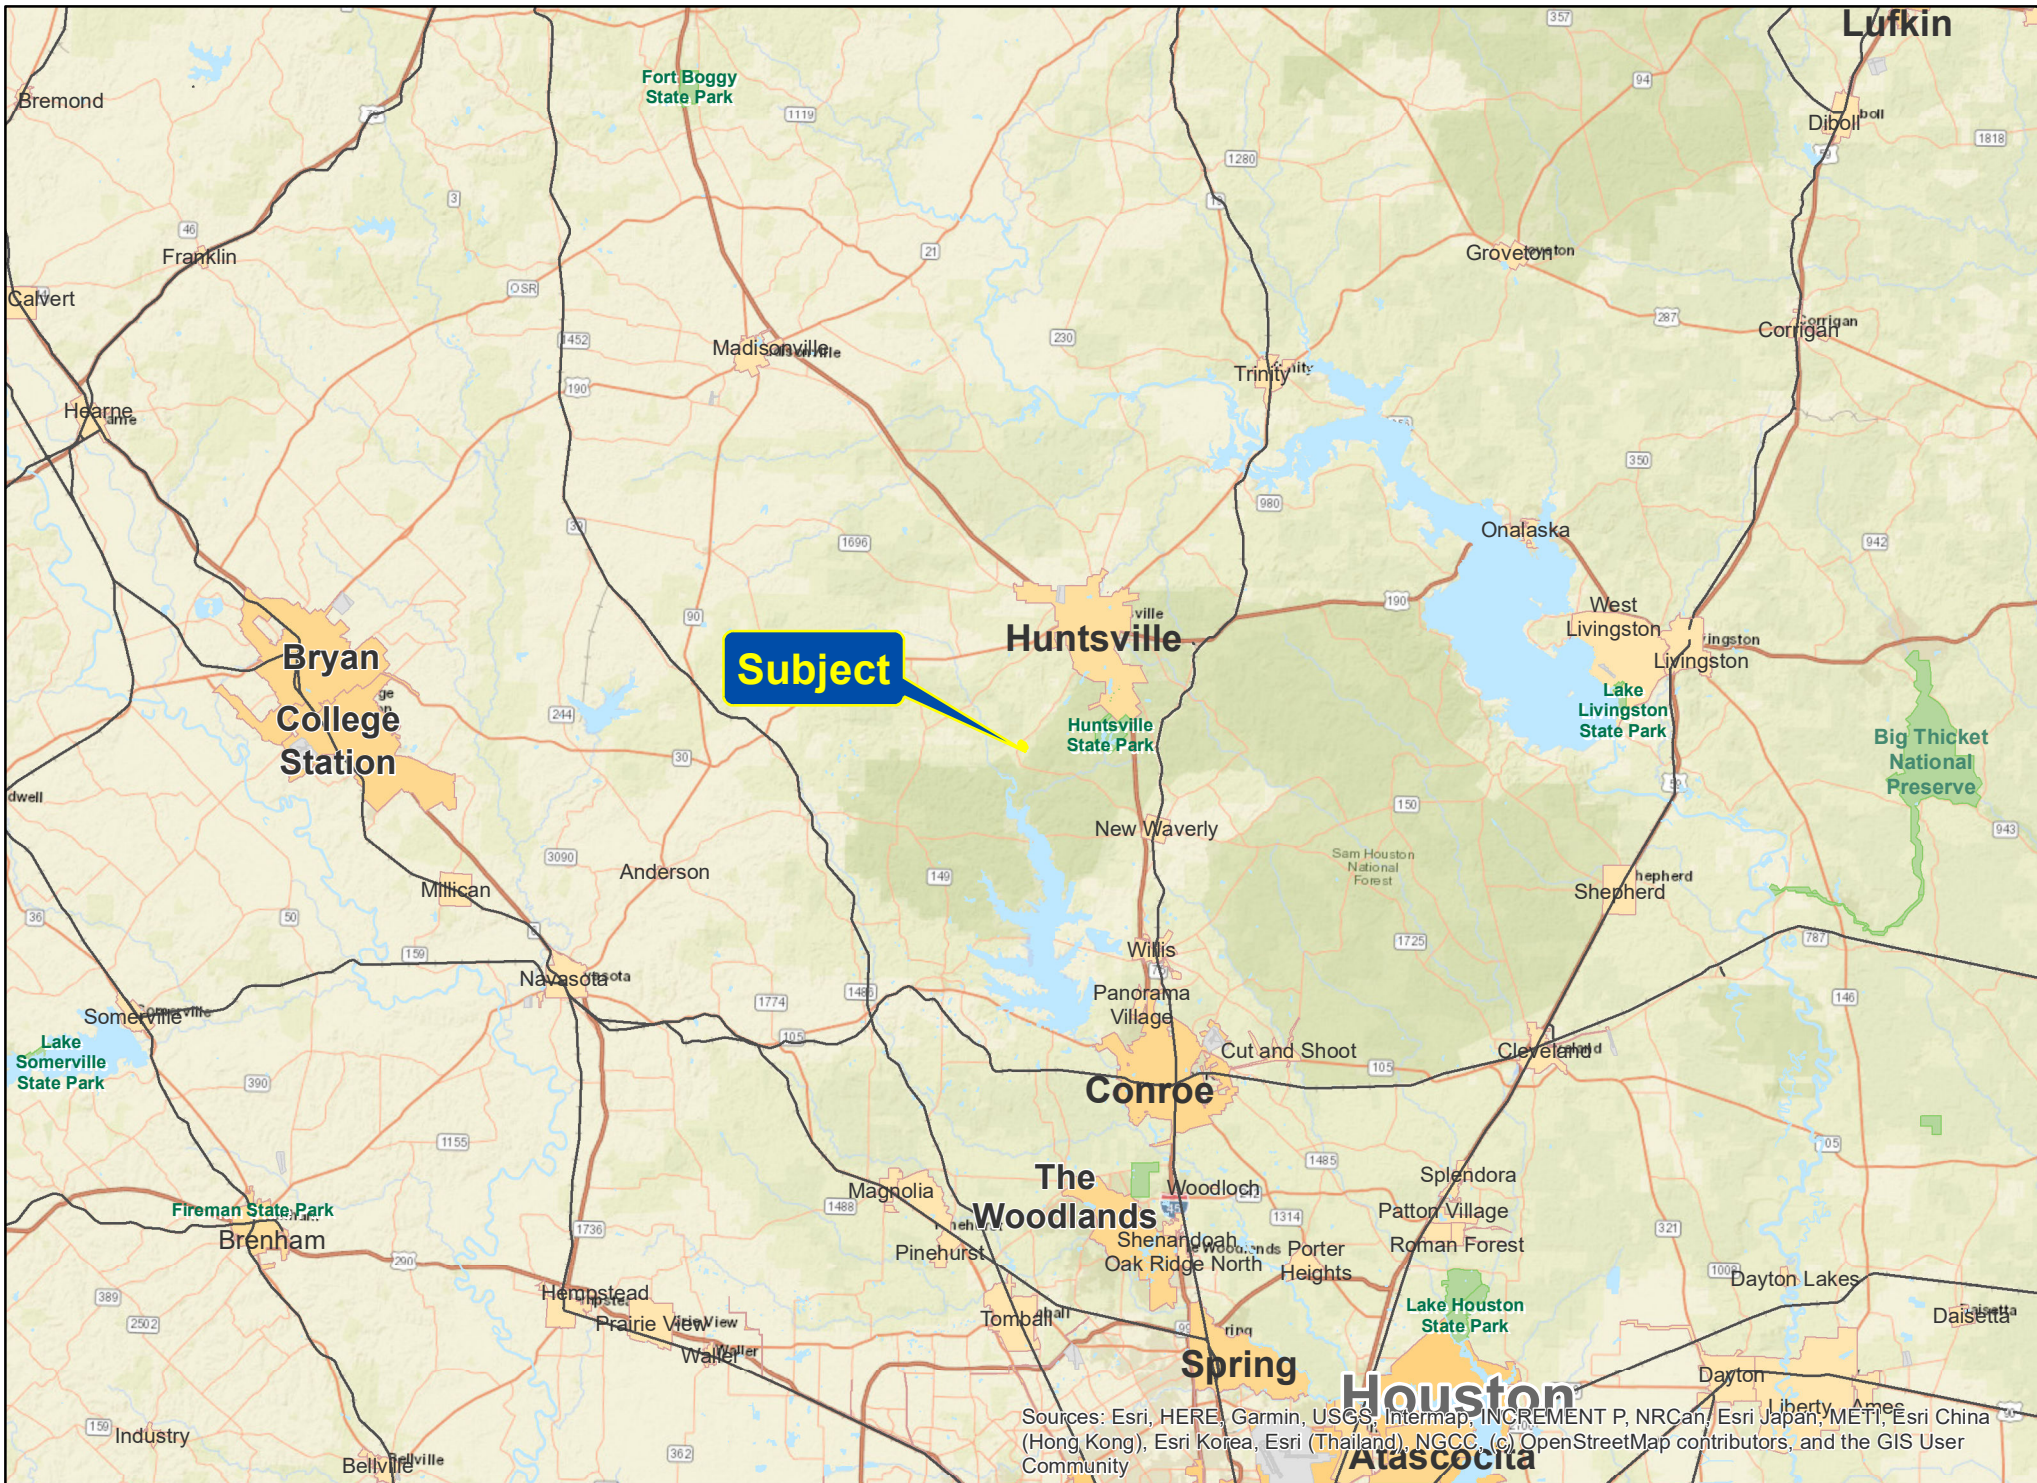

Sources: Esri, HERE, Garmin, USGS, Intermap, INCREMENT P, NRCan, Esri Japan, METI, Esri China (Hong Kong), Esri Korea, Esri (Thailand), NGCC, (c) OpenStreetMap contributors, and the GIS User Community

52 Acres | 4955 FM 1374 | Walker County, Texas

For illustration purposes only.