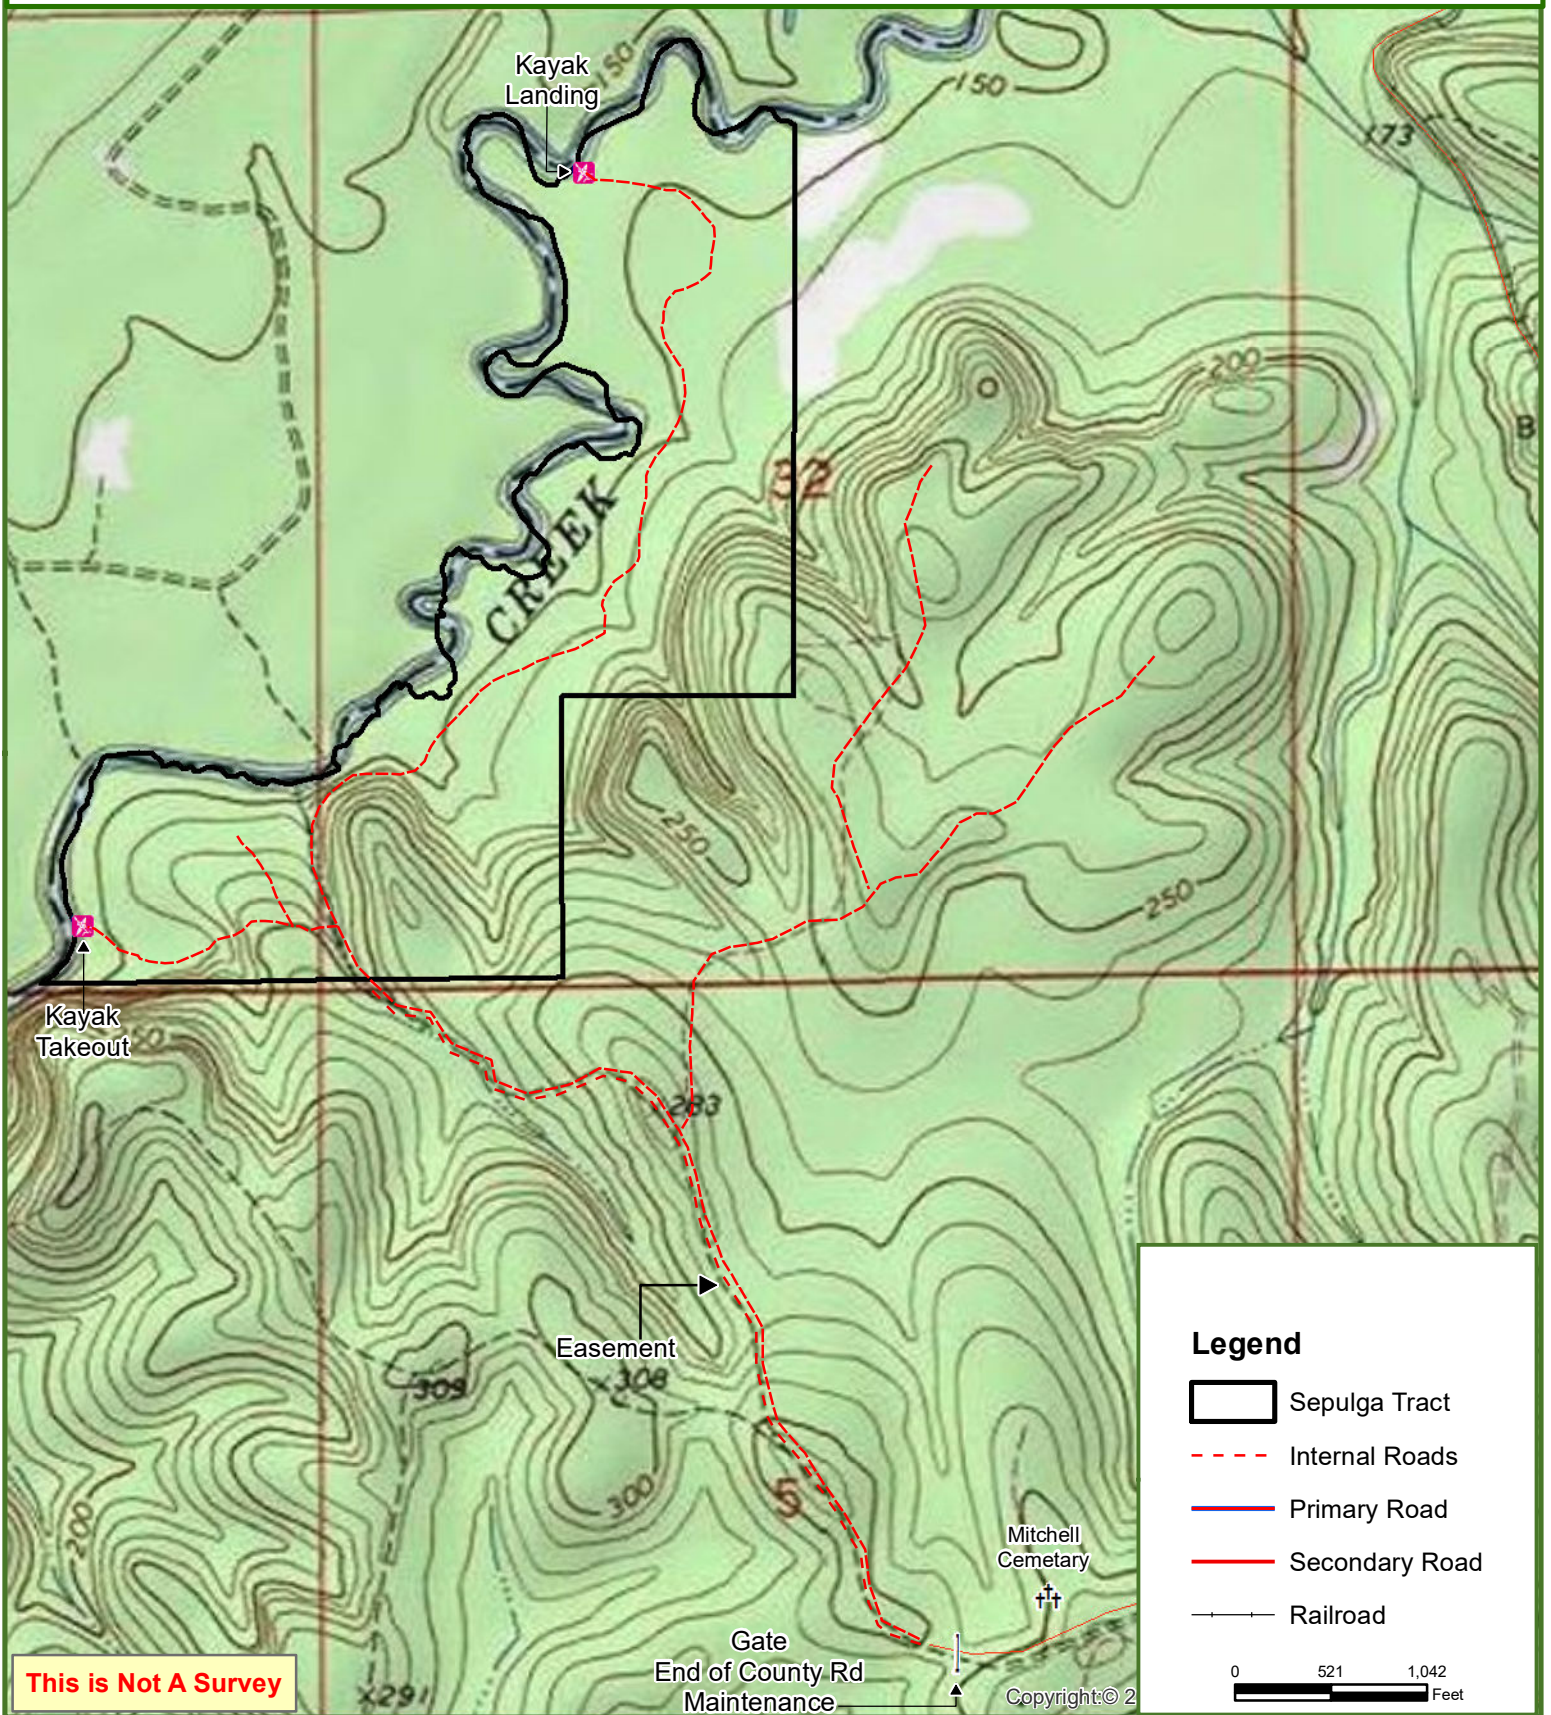

Sepulga Tract

Covington County, AL

196.00 ± Acres

This is Not A Survey

This map was produced from information supplied by the seller and the use of aerial photography. The boundary lines portrayed on this map are approximate and could be different than the actual location of the boundaries found in the field.